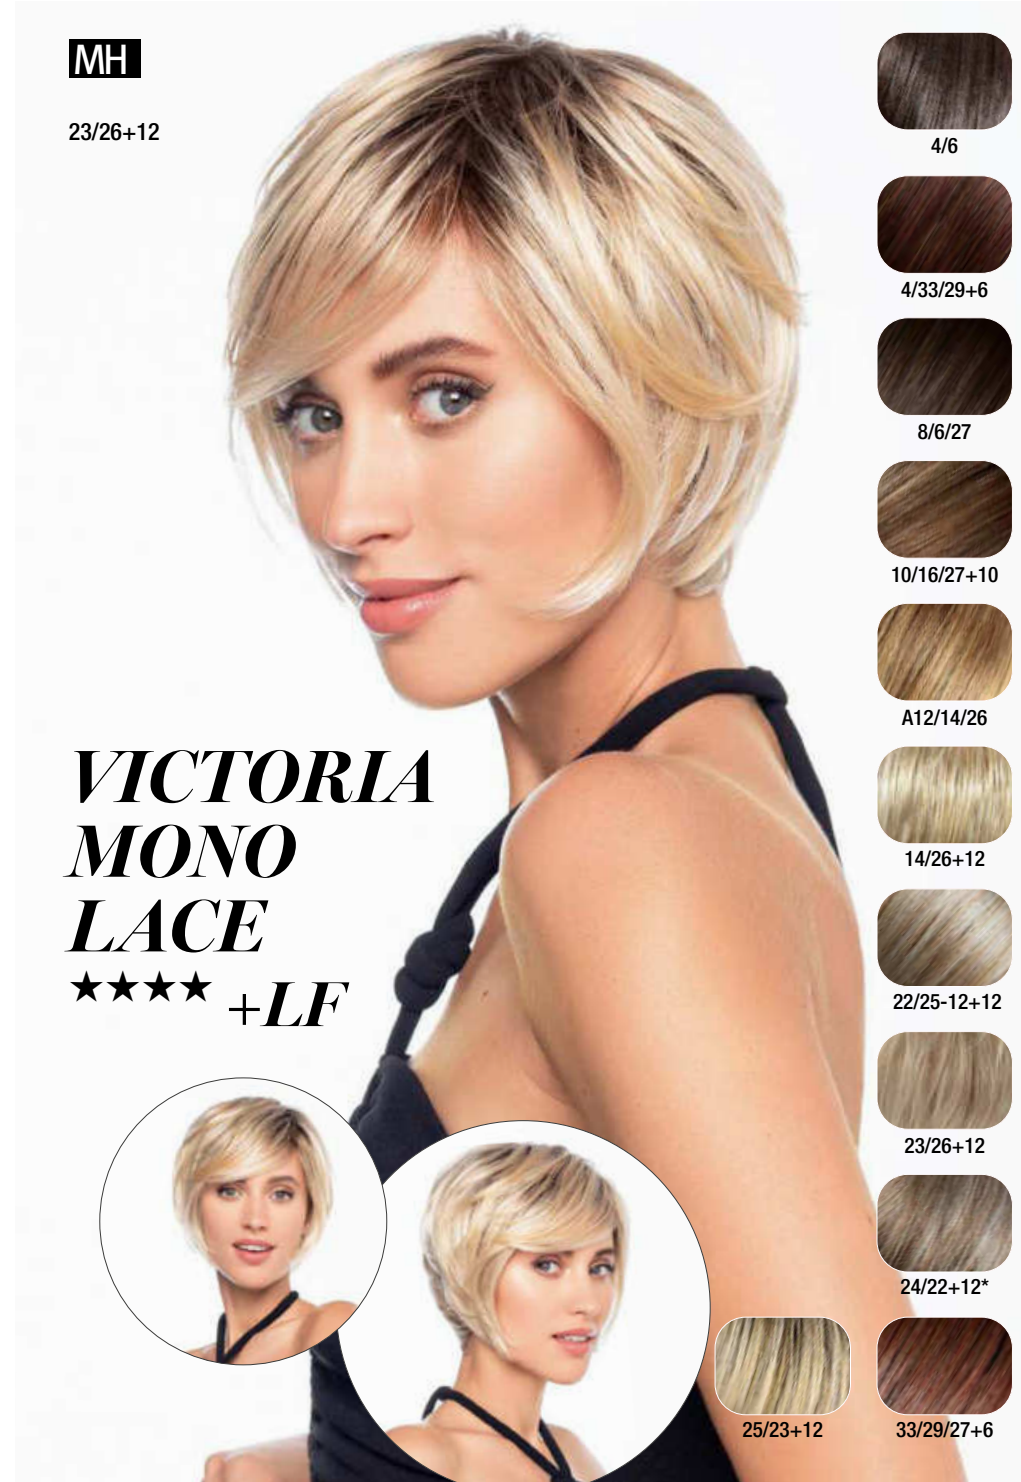

8/29#4

10/26#6

14/88#8

8/9/60#1B

MH

23/26+12

**VICTORIA  
MONO  
LACE**  
★★★★ +LF

4/6