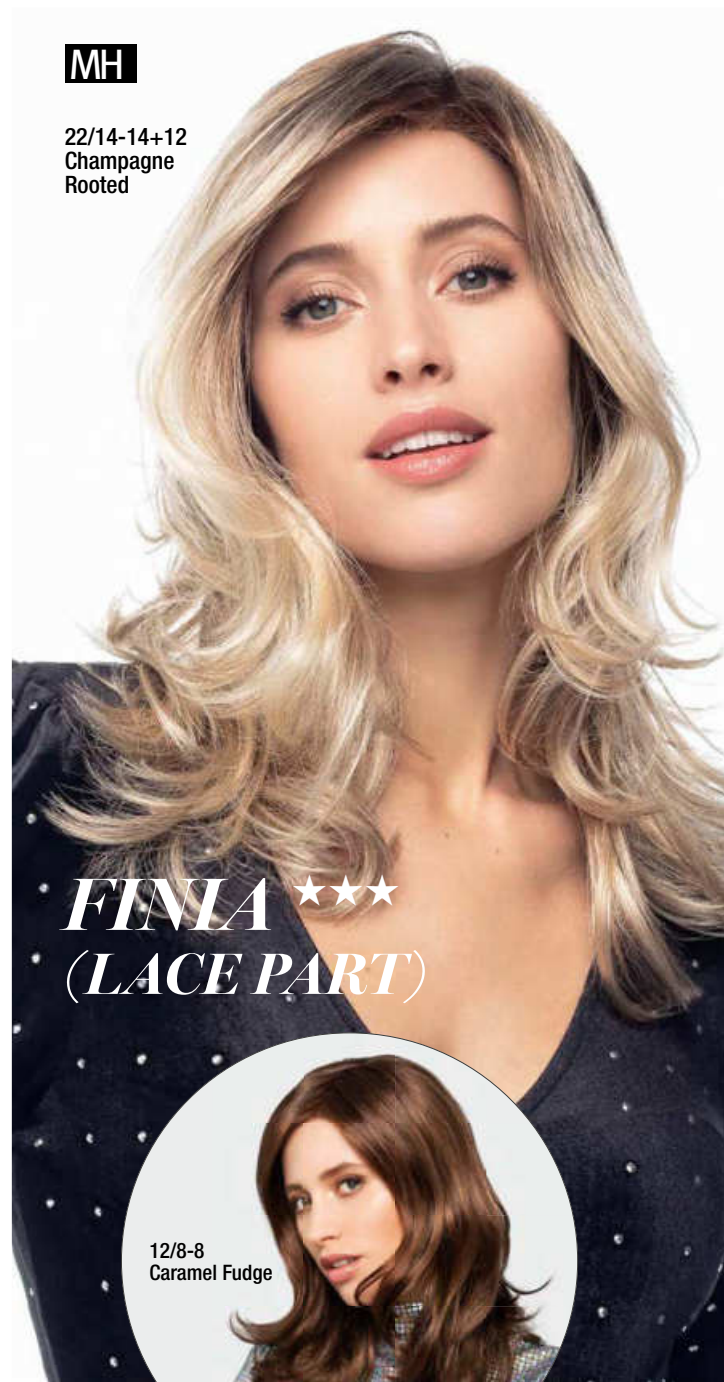

1B
Black

4/6
Dark Brown

27/4-4
Chocolate Hazelnut

8/6/27
Mocca Mix

12/8-8
Caramel Fudge

12/26+8
Dark Blond Rooted

22/14-14+12
Champagne Rooted

L22+4
Light Blond Rooted

23/14
Biscuit Blond

Dark
Beaujolais

28-1002+8
Fire Rooted

33/29/27+6
Terracotta Gold
Rooted

MH

22/14-14+12
Champagne
Rooted

FINIA ★★★
(LACE PART)