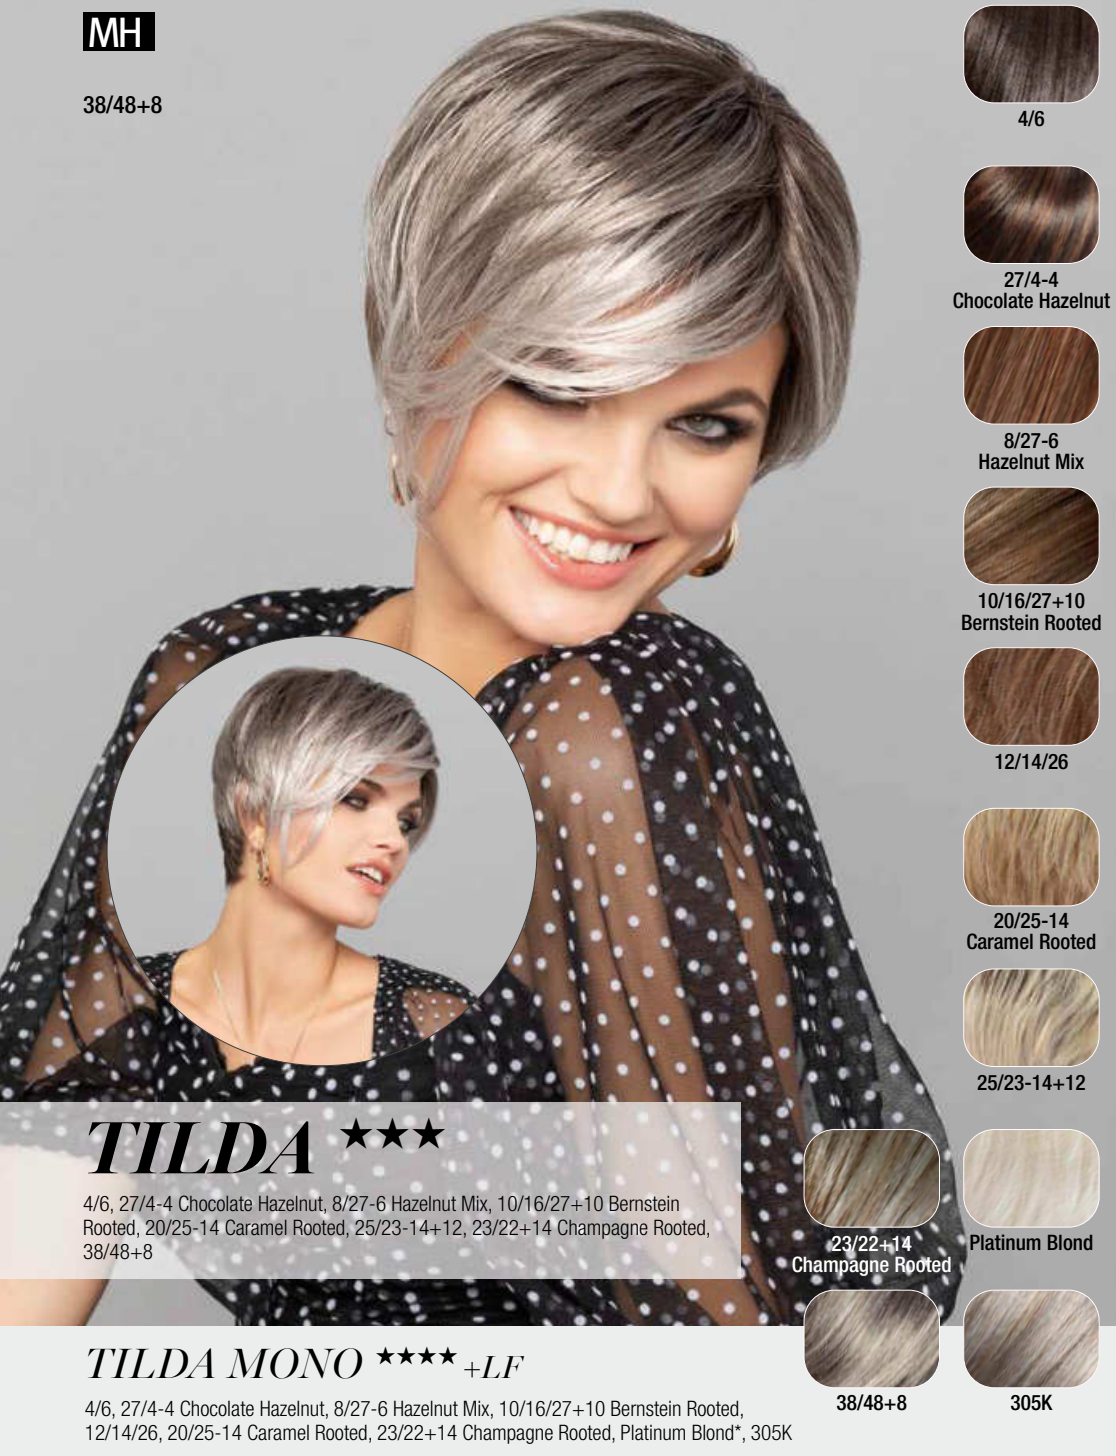

MH

38/48+8

4/6

27/4-4
Chocolate Hazelnut

8/27-6
Hazelnut Mix

10/16/27+10
Bernstein Rooted

12/14/26

20/25-14
Caramel Rooted

25/23-14+12

23/22+14
Champagne Rooted

Platinum Blond

38/48+8

305K

TILDA ★★★

4/6, 27/4-4 Chocolate Hazelnut, 8/27-6 Hazelnut Mix, 10/16/27+10 Bernstein Rooted, 20/25-14 Caramel Rooted, 25/23-14+12, 23/22+14 Champagne Rooted, 38/48+8

TILDA MONO ★★★★★+LF

4/6, 27/4-4 Chocolate Hazelnut, 8/27-6 Hazelnut Mix, 10/16/27+10 Bernstein Rooted, 12/14/26, 20/25-14 Caramel Rooted, 23/22+14 Champagne Rooted, Platinum Blond*, 305K

* Nur solange Vorrat! / While stocks last!

MH

22/25-12+12