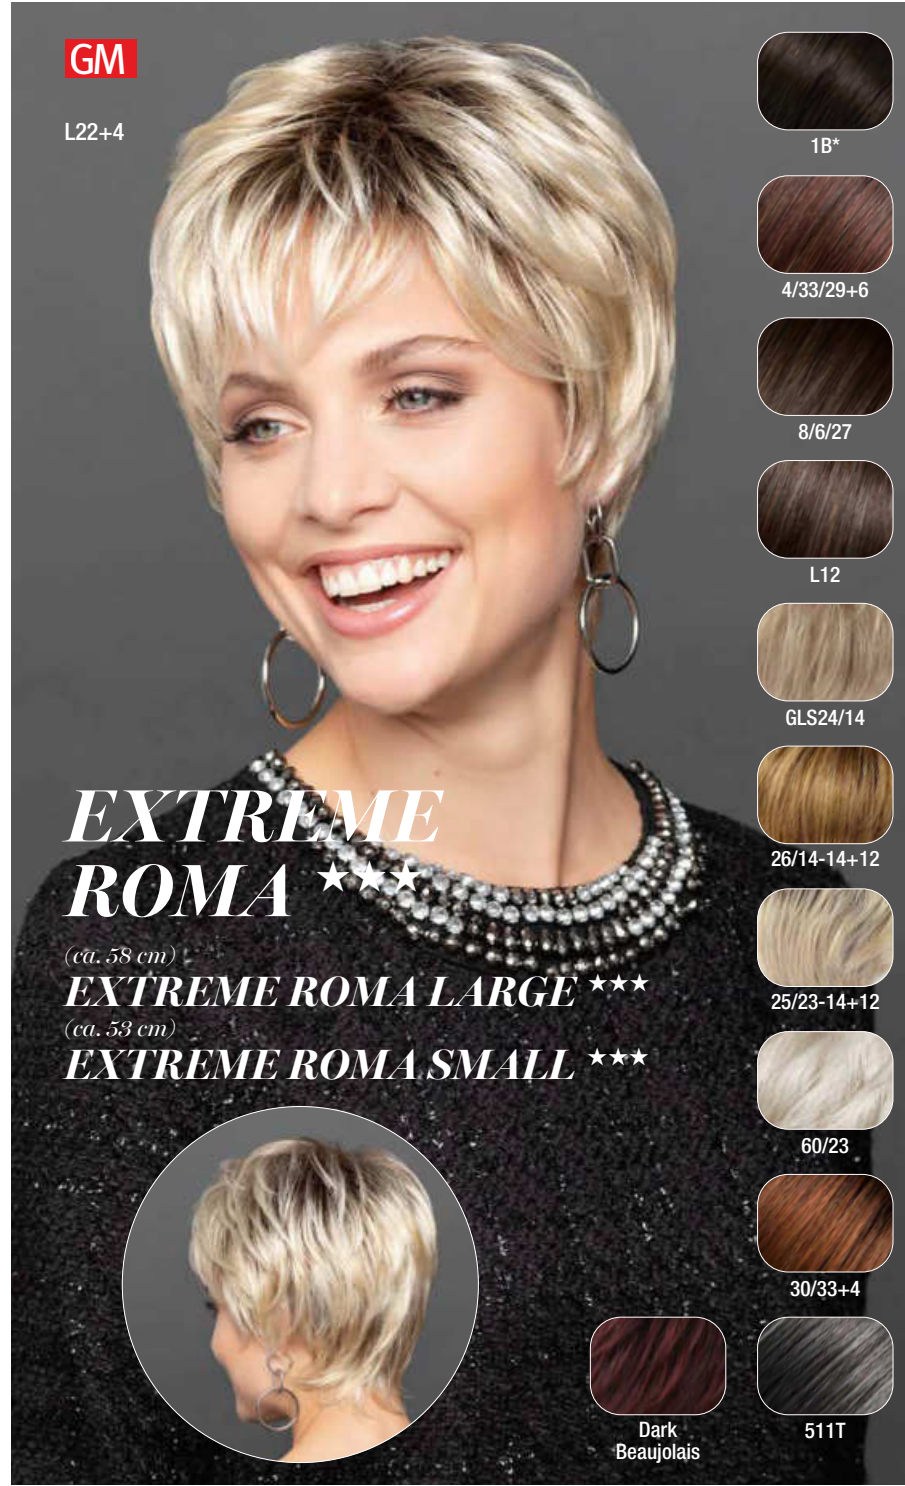

GM

L22+4

EXTREME ROMA ★★★

(ca. 58 cm) EXTREME ROMA LARGE ★★★

(ca. 53 cm) EXTREME ROMA SMALL ★★★