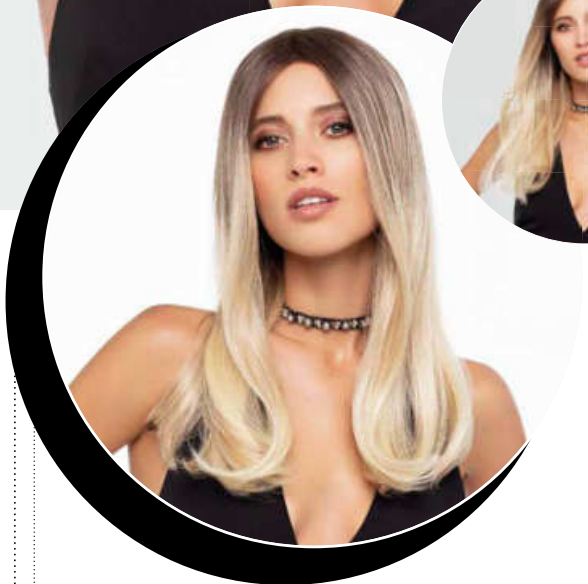

Ice Grey Mix

61A  
Pearl Grey

MH

14/88+8  
Champagne  
Balayage

100% High Heat Fiber

**HI BESO**

★★★ +LF

1B  
Black