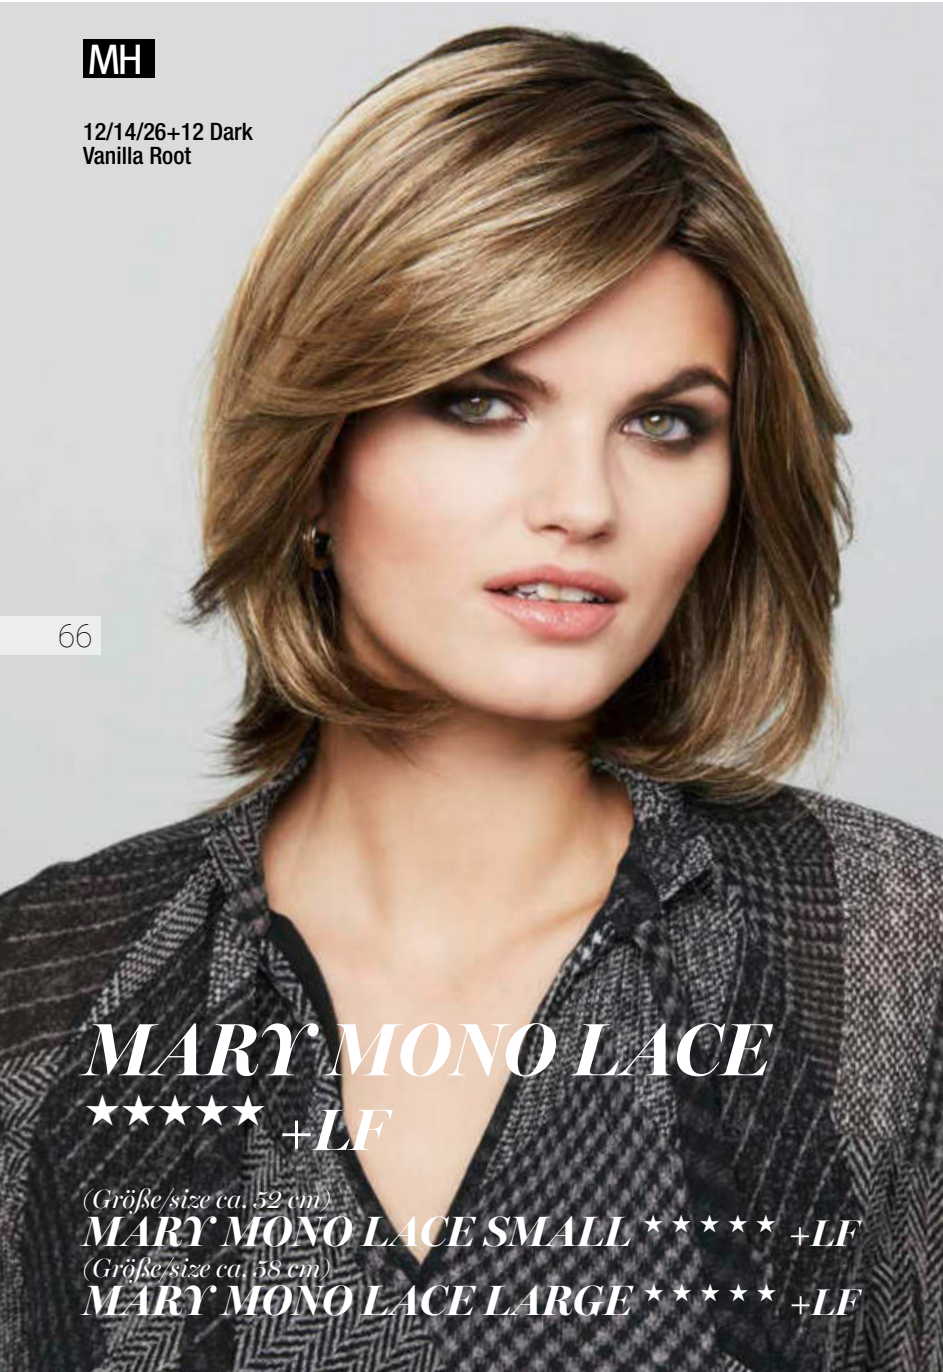

# MARY MONO LACE

★★★★★ +LF

(Größe/size ca. 52 cm)

MARY MONO LACE SMALL ★★★★★ +LF

(Größe/size ca. 58 cm)

MARY MONO LACE LARGE ★★★★★ +LF

4/6

8/27/16+10  
Light Chocolate Mix