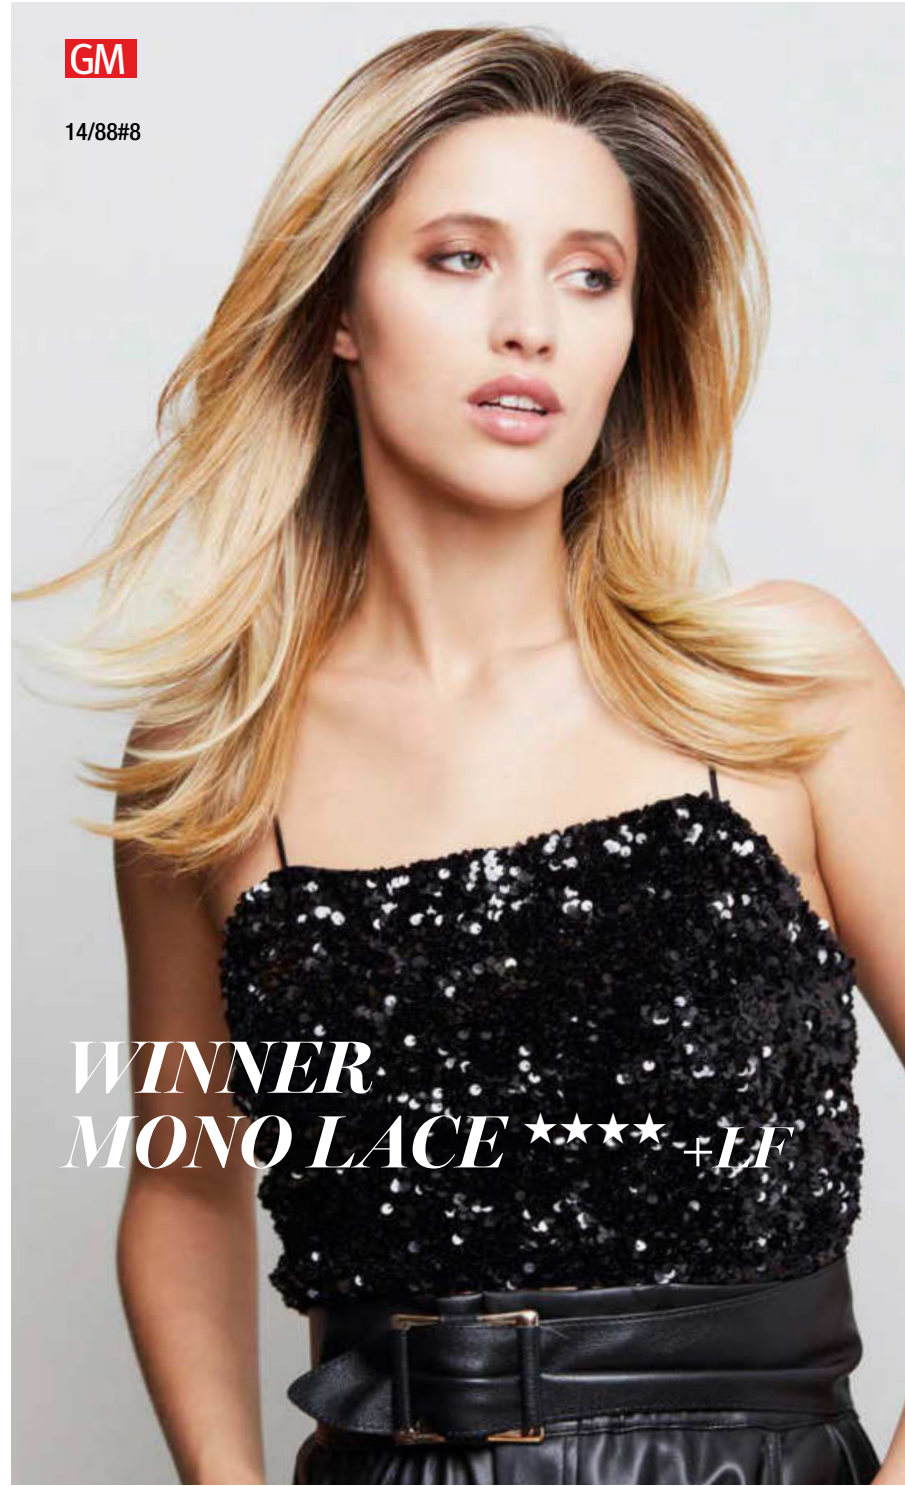

4/6

14/88+8

Bernstein Rooted

Tobacco Rooted

Silver Rooted

GM

14/88#8