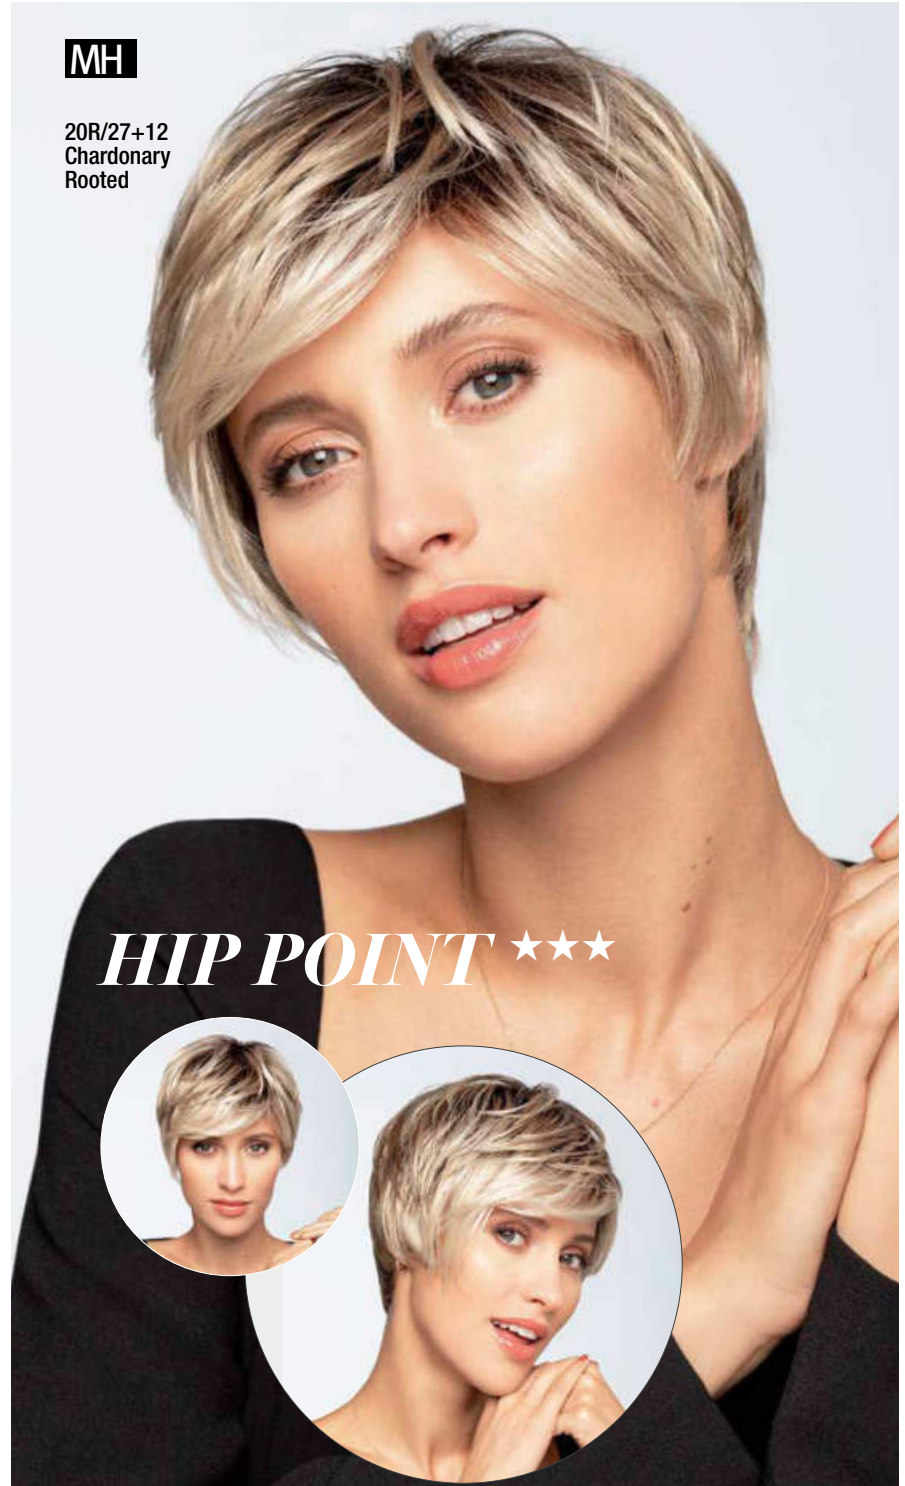

NEW COOL ★★ +SLF

4/6 Espresso Mix, 8/6/27 Havana Mix, 12/8-8 Caramel Fudge, 12/14-12+12 Vanilla Rooted, 14/26/24+12 Light Caramel Rooted, 20R/27+12 Chardonary Rooted, G23/20+12 Honey Toast Rooted, 1001/22-20+14 Ash Blond Rooted, 133/131V Flame Aubergine, 1002F New Orange Red*, 101/20+12 Smoky Grey

* Nur solange Vorrat! / While stocks last!

MH

20R/27+12
Chardonary
Rooted