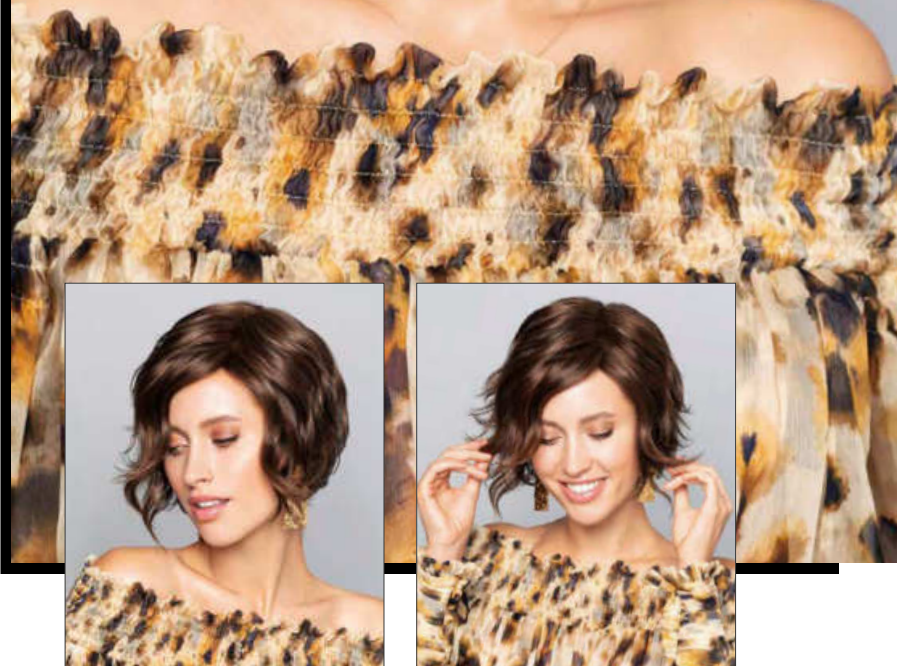

YUNA ★★★ (LACE PART)

1BH

4GR

5H

10/613GR

24H18

26GR

27AH