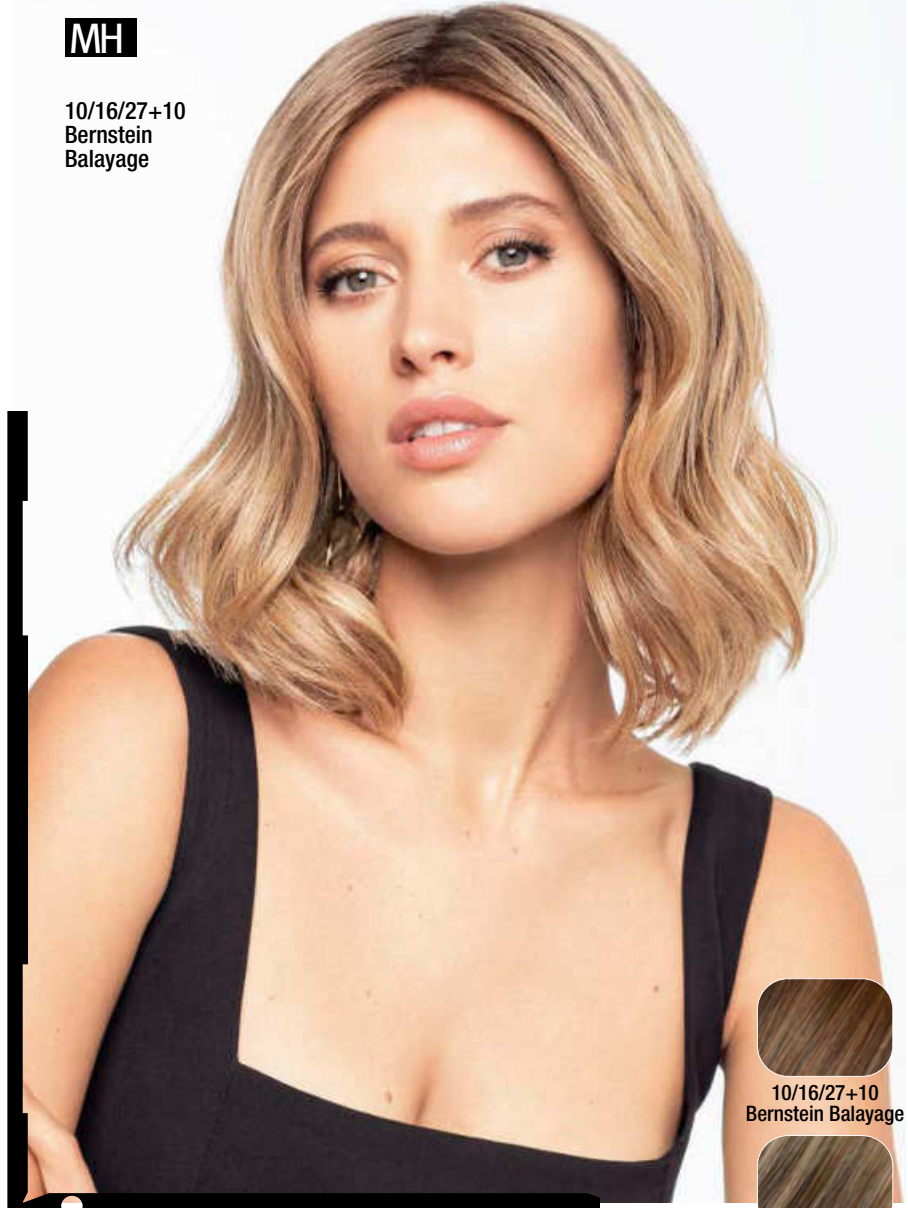

1B
Black

4/6
Dark Brown

27/4-4
Chocolate Hazelnut

8/6/27
Mocca Mix

12/8-8
Caramel Fudge

12/26+8
Dark Blond Rooted

22/14-14+12
Champagne Rooted

L22+4
Light Blond Rooted

23/14
Biscuit Blond

Dark
Beaujolais

28-1002+8
Fire Rooted

33/29/27+6
Terracotta Gold Rooted

MH

10/16/27+10
Bernstein
Balayage