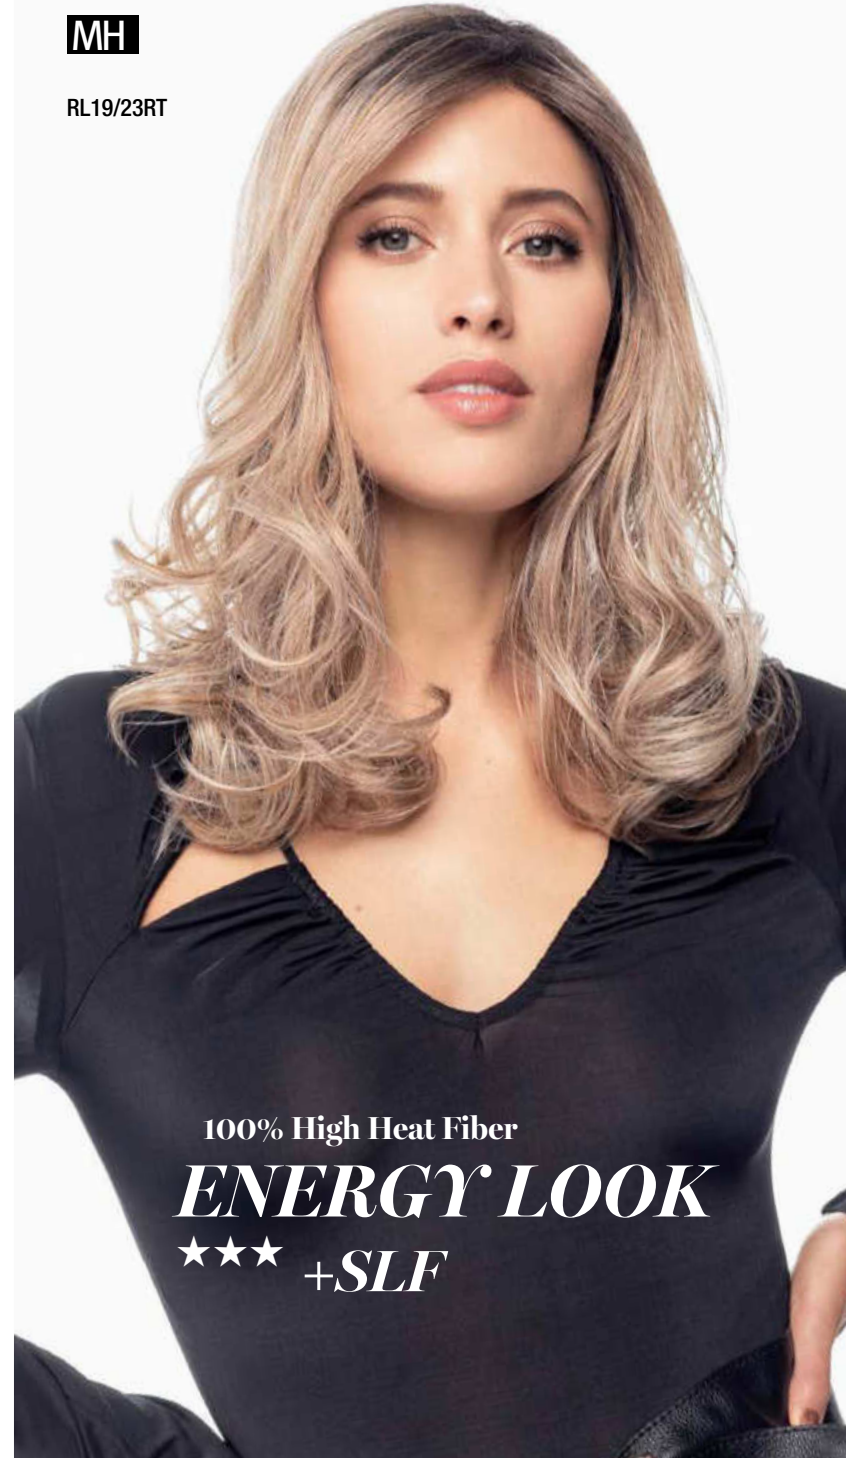

100% High Heat Fiber  
**ENERGY LOOK**  
★★★ +SLF

1B

4/6

8/6/27

12/14/26+12

RL19/23RT

22

33/130+4