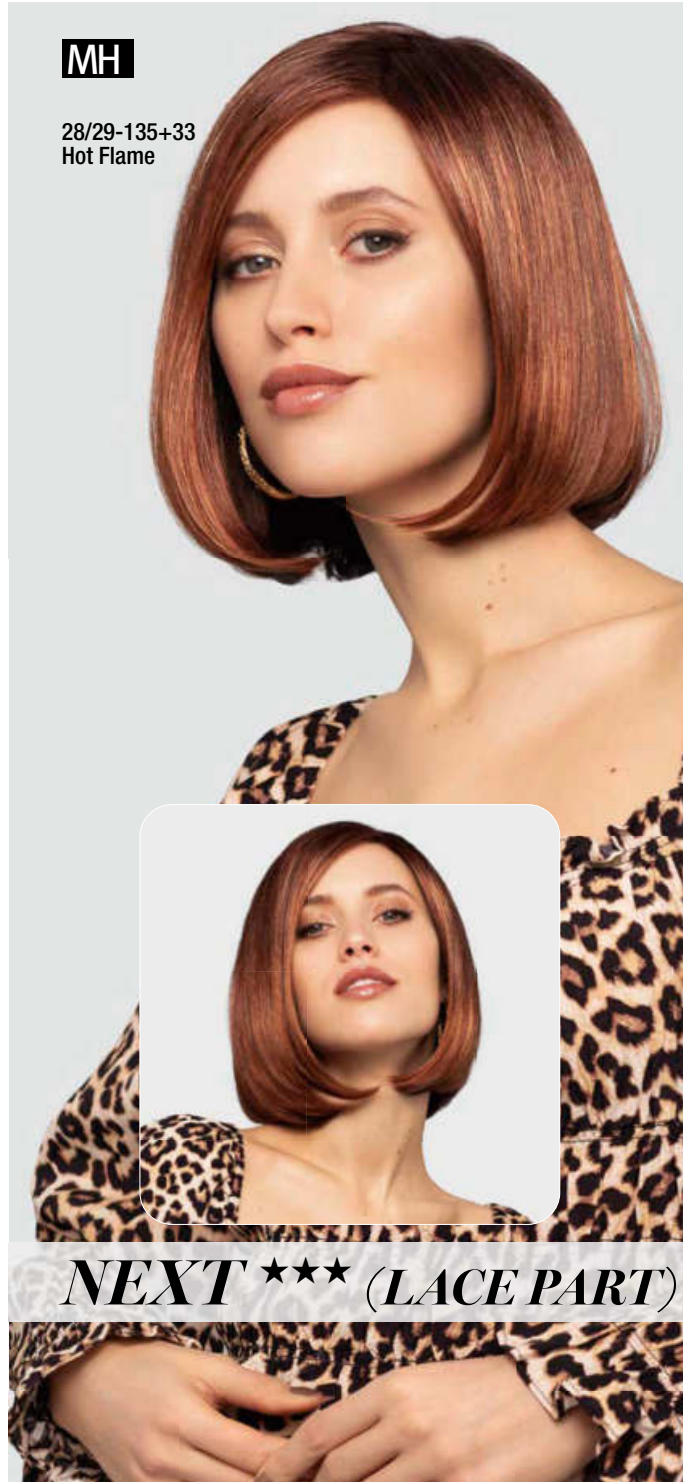

1B
Black

4/6
Dark Brown

27/4-4
Chocolate Hazelnut

8/6/27
Mocca Mix

10/16/27+10
Bernstein Rooted

12/14/26+12
Dark Blond Rooted

14/88+8
Champagne Rooted

RN22/14-14
Golden Blond Mix

23/14+6
Pearl Blond Rooted

23/14
Biscuit Blond

23/14-14
Sandy Blond Mix

28-1002+8
Fire Rooted

Dark
Beaujolais

MH

28/29-135+33
Hot Flame