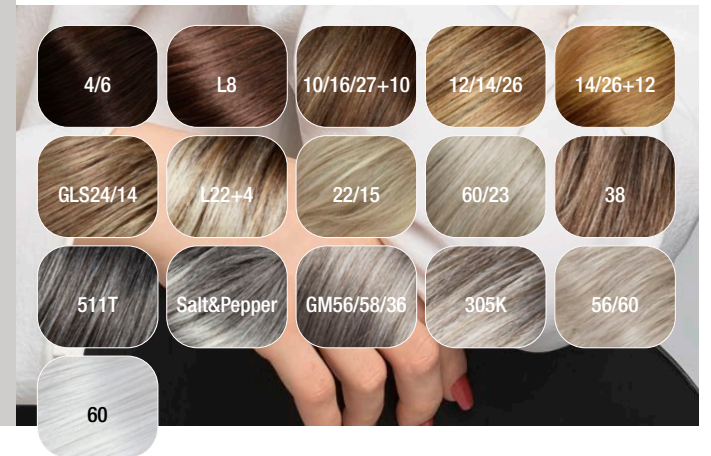

BAHAMA MONO LIGHT ★★★★★+LF

Mono - Weft + Lace Front / Size ca. 53 - 54 cm