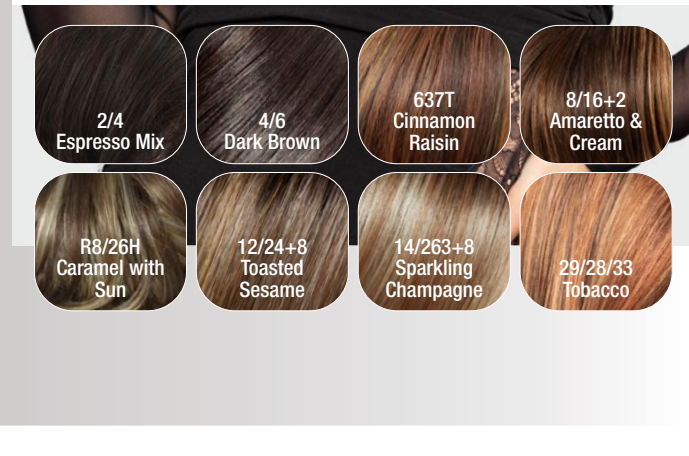

MARO MONO LACE LARGE ****+LF

Weft – Mono + Lace Front / Size ca. 57 cm