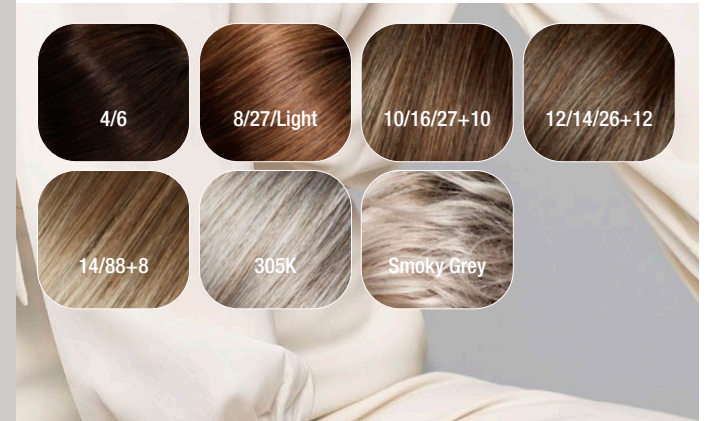

NINA MONO DELUXE LARGE ★★★★★+LF

Mono - 100% hand knotted + Full Lace Front / Size ca. 57,5 cm