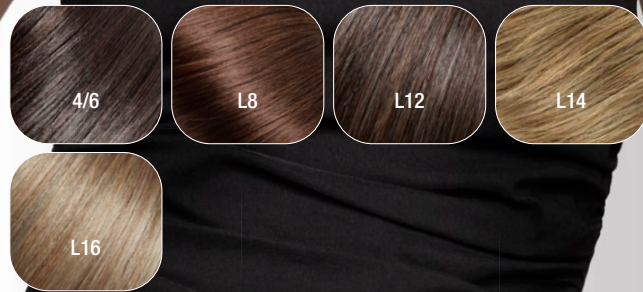

L8

MH

AHEAD SMALL ★★★+SLF

Weft - Mono Part + Small Lace / Size ca. 52 - 53 cm

L8

MH

PAULINE SMALL ★★★

Weft - Mono Part / Size ca. 52 - 53 cm

PAULINE MONO LACE SMALL ★★★★★+LF

Weft - Mono + Lace Front / Size ca. 52 - 53 cm

22/15H

MH

IVANKA MONO LONG LACE SMALL ★★★★★+LF

Weft - Mono + Lace Front / Size ca. 52 - 53 cm