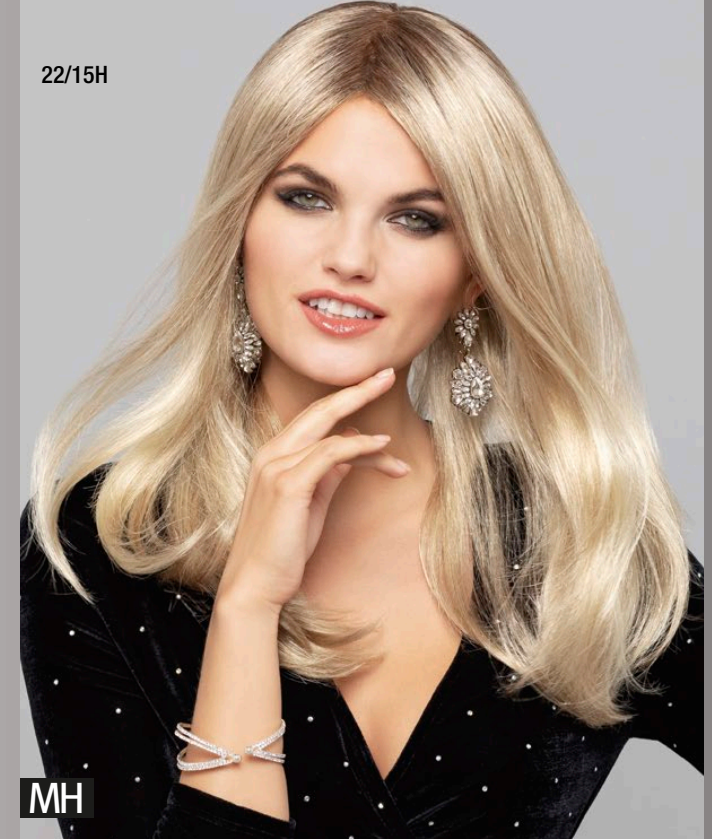

22/15H

MH

IVANKA MONO LONG LACE SMALL ★★★★★+LF

Weft - Mono + Lace Front / Size ca. 52 - 53 cm