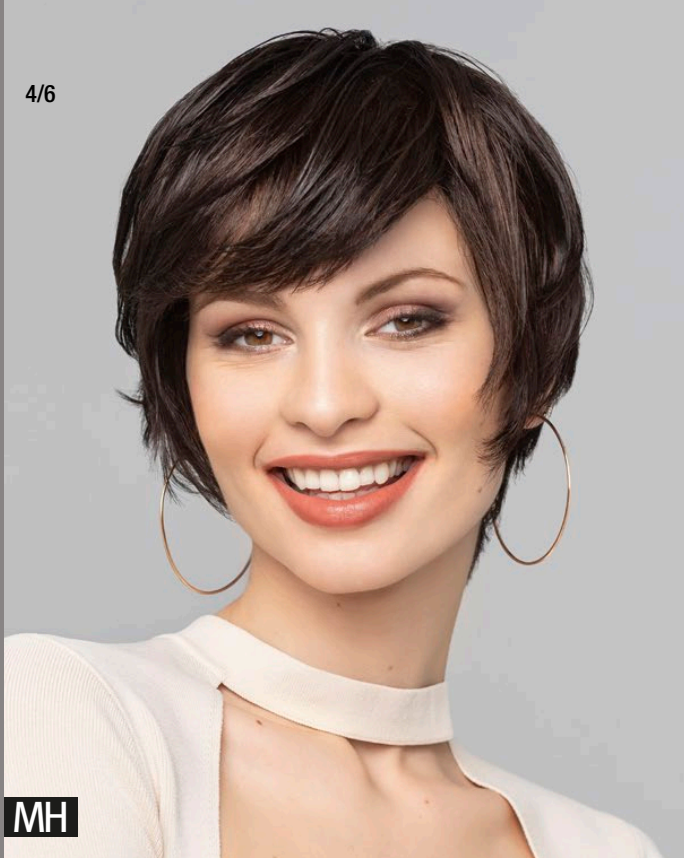

14/88+8

GM

WIND MONO LARGE LACE **+LF**

Mono – Weft + Lace Front / Size ca. 57 cm

MH

HEIDI MONO LARGE ★★★★★

Mono - Weft / Size ca. 58 cm

MH