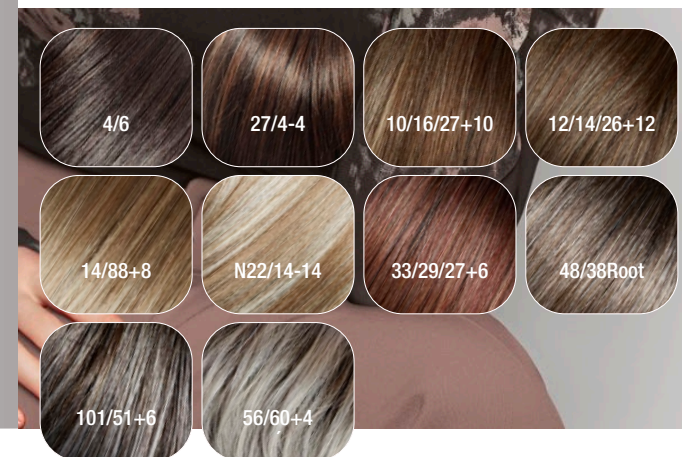

WIND MONO LARGE LACE ****+LF

Mono – Weft + Lace Front / Size ca. 57 cm