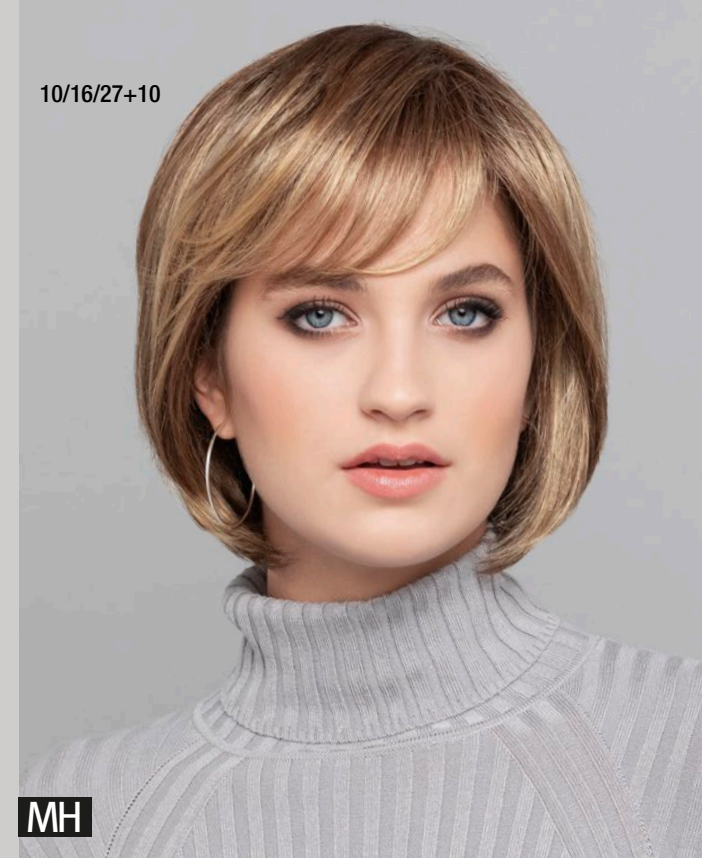

12/14/26+12
Dark Vanilla
Root

MH

MARY MONO LACE LARGE ★★★★★+LF

Mono - 100% hand knotted + Lace Front / Size ca. 58 cm

14/26R+12

MH

FOX MONO DELUXE LARGE LACE ★★★★★+LF

Mono - 100% hand knotted + Lace Front / Size ca. 58 - 59 cm