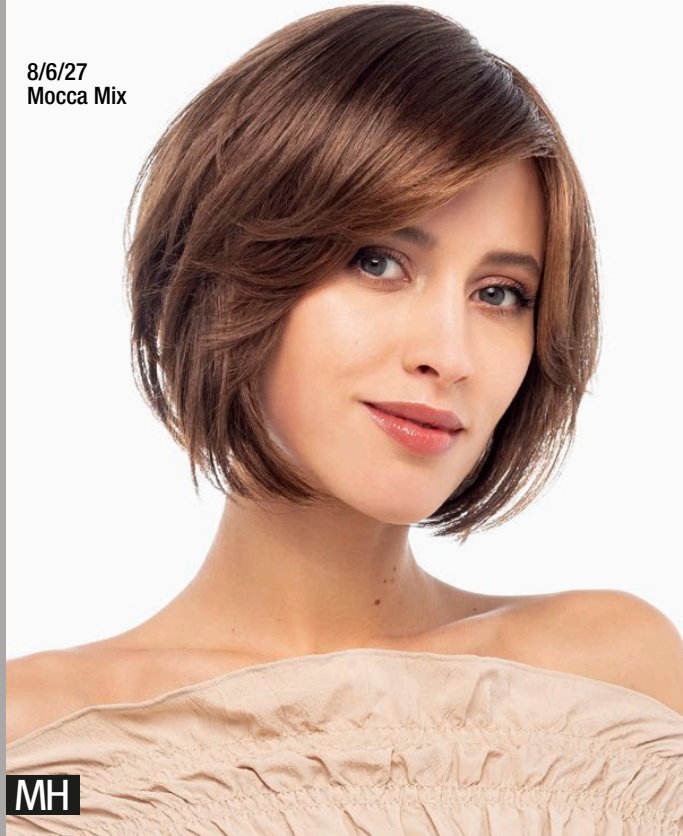

L22+4
Light Blond
Rooted

FASHION PAGE SMALL **+SLF Balayage colors

Weft + Small Lace Front / Size ca. 52-53 cm

8/6/27
Mocca Mix