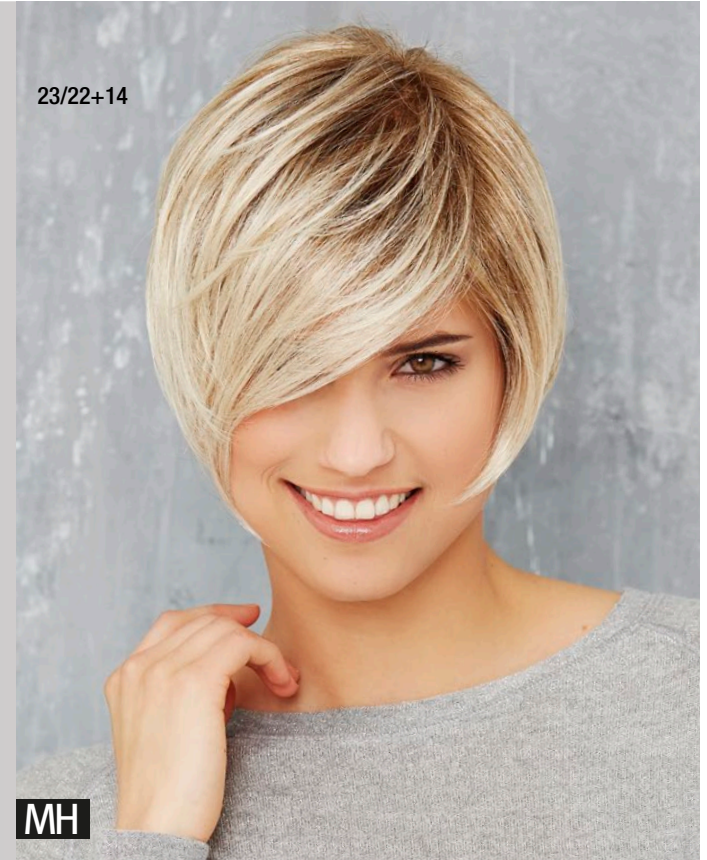

* Nur solange Vorrat! / While stocks last!

MH

DALLAS MONO LACE DELUXE LARGE ***+LF**
 Mono - 100% hand knotted + Lace Front / Size ca. 58 - 59 cm

MH

EXTREME ROMA LARGE ***
 Weft - Mono Part / Size ca. 58 - 59 cm