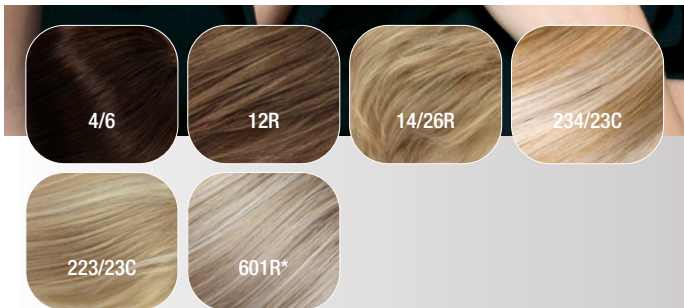

10/16/27+10

MH

CATWALK A LIGHT MONO LACE LARGE ★★★★★+LF

Mono - Weft + Lace Front / Size ca. 58 - 59 cm

* Nur solange Vorrat! / While stocks last!

234/23C

TATJANA MONO LARGE ★★★★★

Mono - 100% hand knotted / Size ca. 58 cm