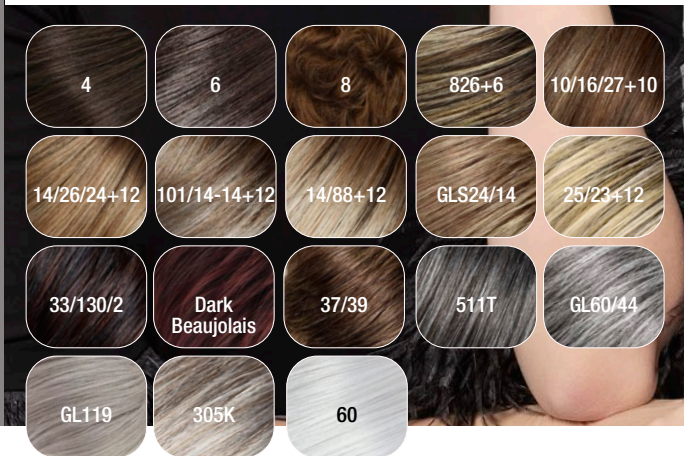

Mono - 100% hand knotted + Lace Front / Size ca. 53 cm

* Nur solange Vorrat! / While stocks last!

14//88+12

MH

ZARA LACE ★★★+LF

Weft - Mono Part + Lace Front / Size ca. 52 - 53 cm

101/14-14+12

MH