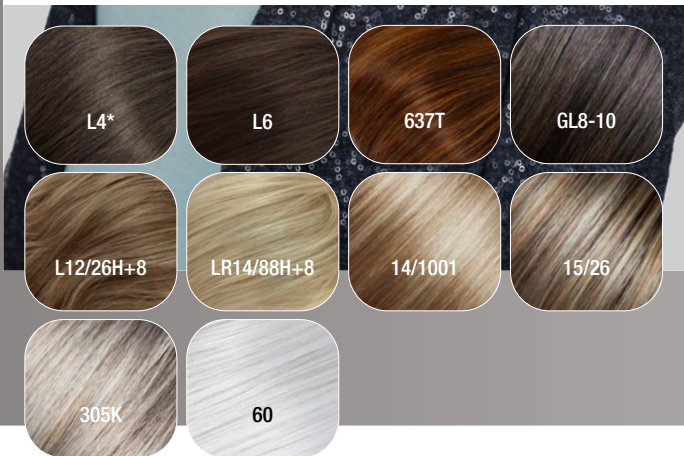

MH

EXTREME ROMA LARGE ***
Weft - Mono Part / Size ca. 58 - 59 cm