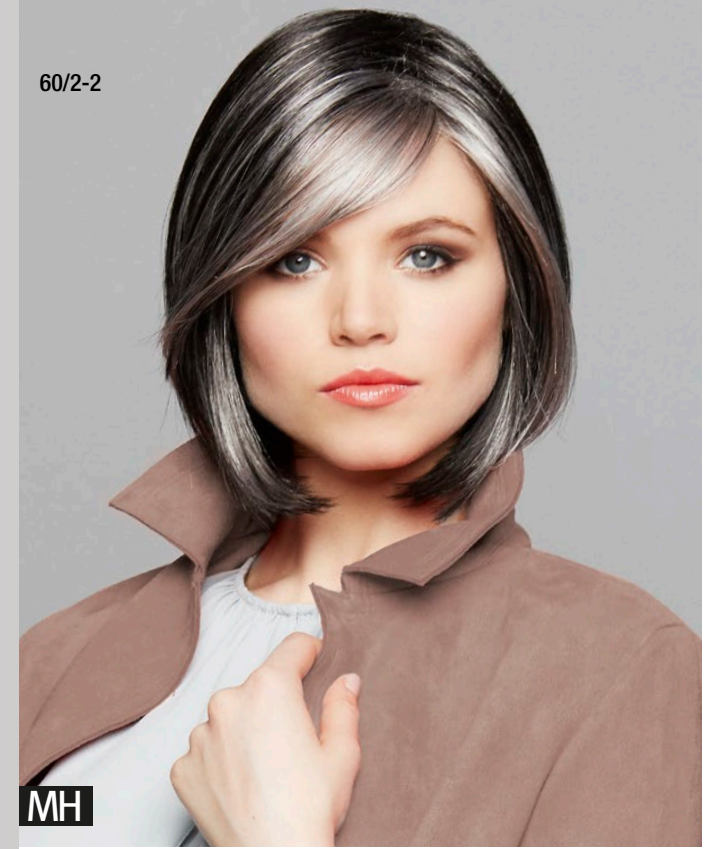

60/2-2

MH

FASHION PAGE LARGE ***+SLF Balayage colors

Weft + Small Lace Front / Size ca. 57 cm

1B Black	4/6 Dark Brown	27/4-4 Chocolate Hazelnut	8/6/27 Mocca Mix
22/27-12+12 Dark Blond Rooted	23/14 Biscuit Blond	1001/22-20+14 Ash Blond Rooted	131/135+6 Cherry Mix
60/2-2 Dark Salt&Pepper	305+Root Snow Mix Rooted	1001+6(Root) Light Grey Rooted	12/14/26+12 Dark Blond Balayage