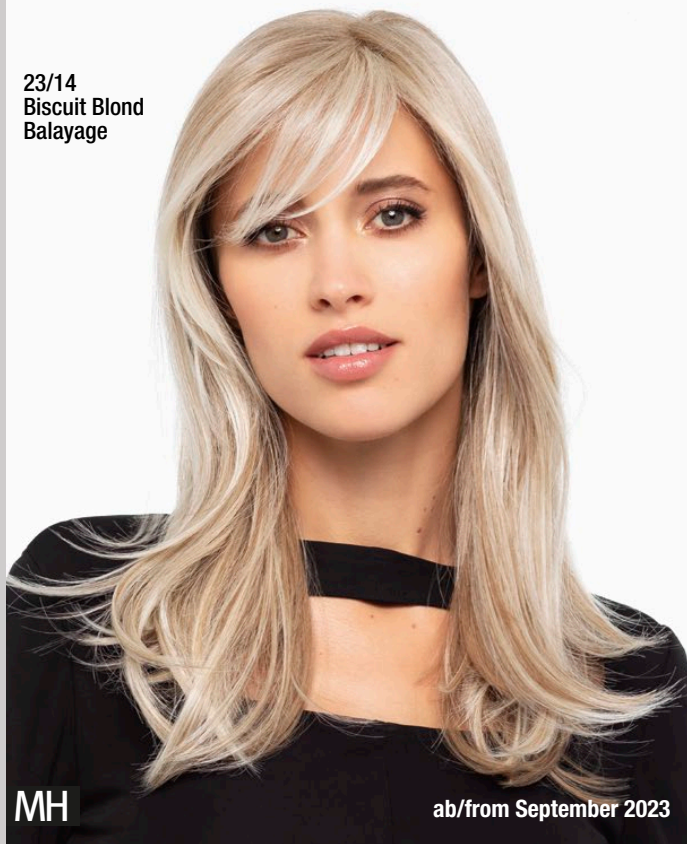

23/14
Biscuit Blond
Balayage