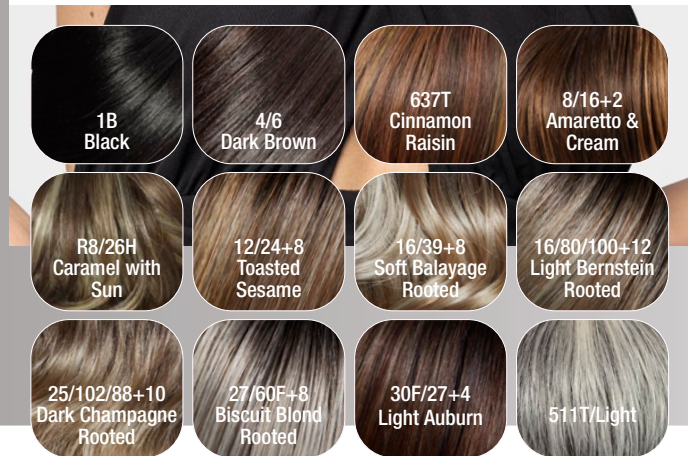

MIKA LARGE *** (LACE PART)

Weft + Lace Part / Size ca. 57 cm

29/28/33
Tobacco