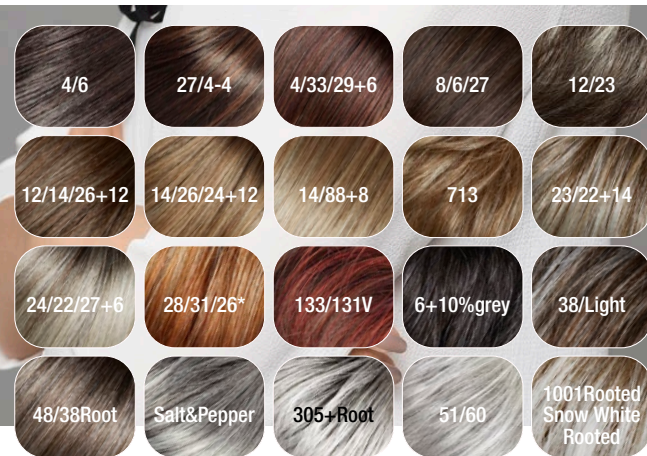

HIGH END CELINE ★★★★★+LF

Mono - 100% hand knotted + Full Lace Front / Size ca. 52 - 53 cm

23/22+14
Champagne
Rooted

MH