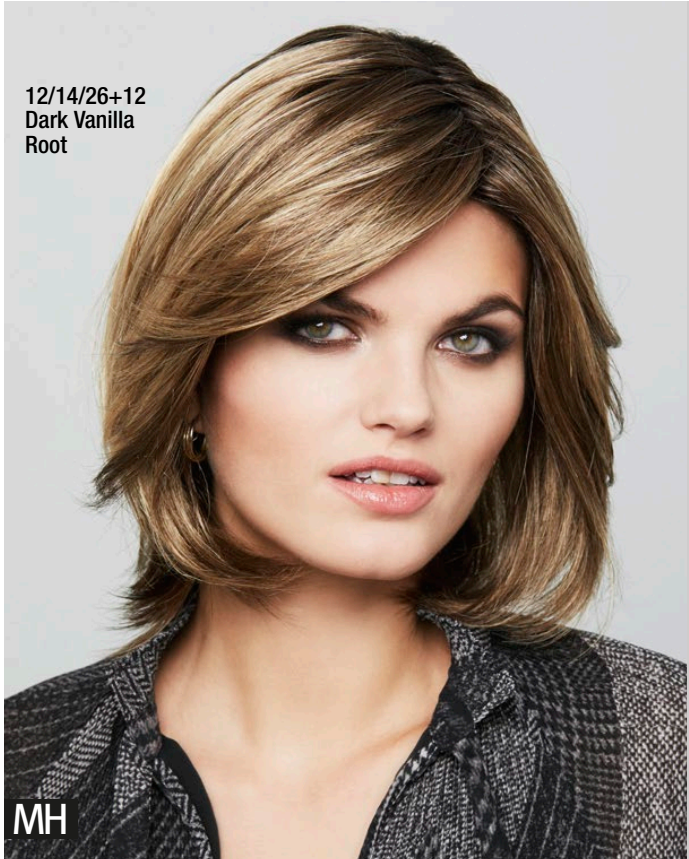

MH

HI PAULINE SMALL ★★★+SLF Balayage colors

Weft - Mono Part + Small Lace Front / Size ca. 52-53 cm

L8

GM

PAULINE LACE SHORT SMALL ★★★★★+LF

Mono - 100% hand knotted + Full Lace Front / Size ca. 53 cm

* Nur solange Vorrat! / While stocks last!