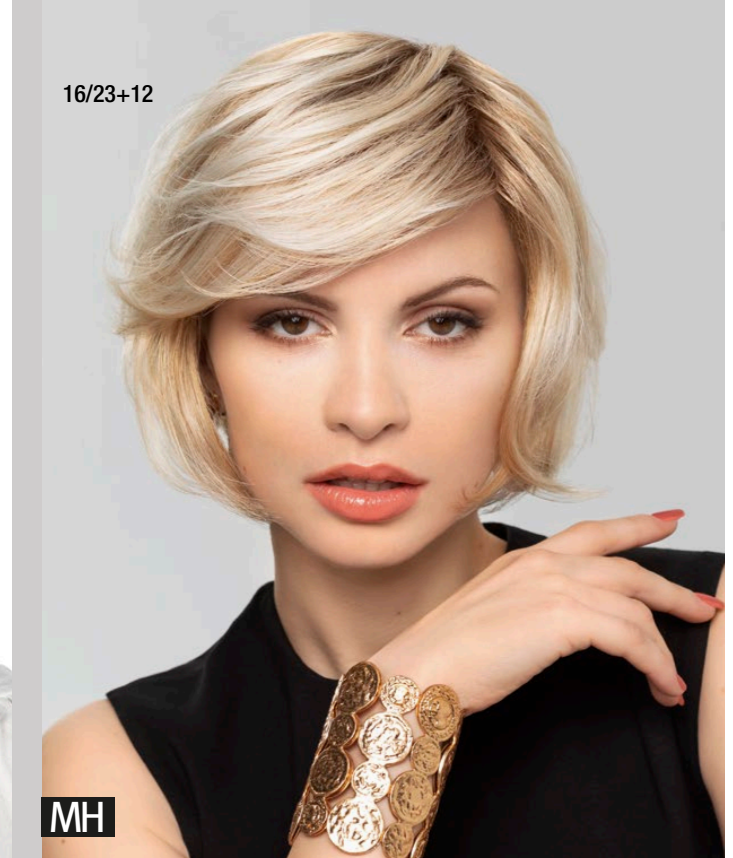

MH

CATWALK DELUXE SUPER LARGE ★★★★★+LF

100% hand knotted + Full Lace Front / Size ca. 57,5 cm