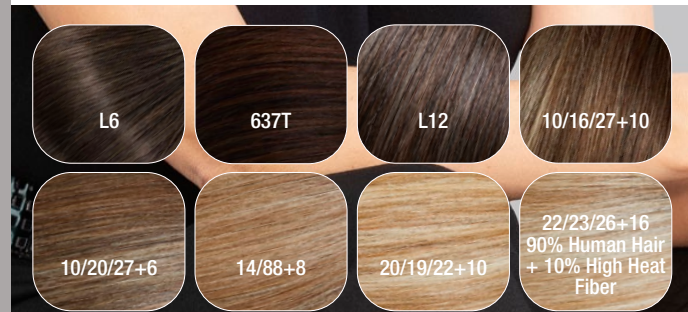

PRIME BOB LACE SMALL HH *****+LF

100% Human Hair/Mono Weft + Lace Front / Size ca. 51 cm