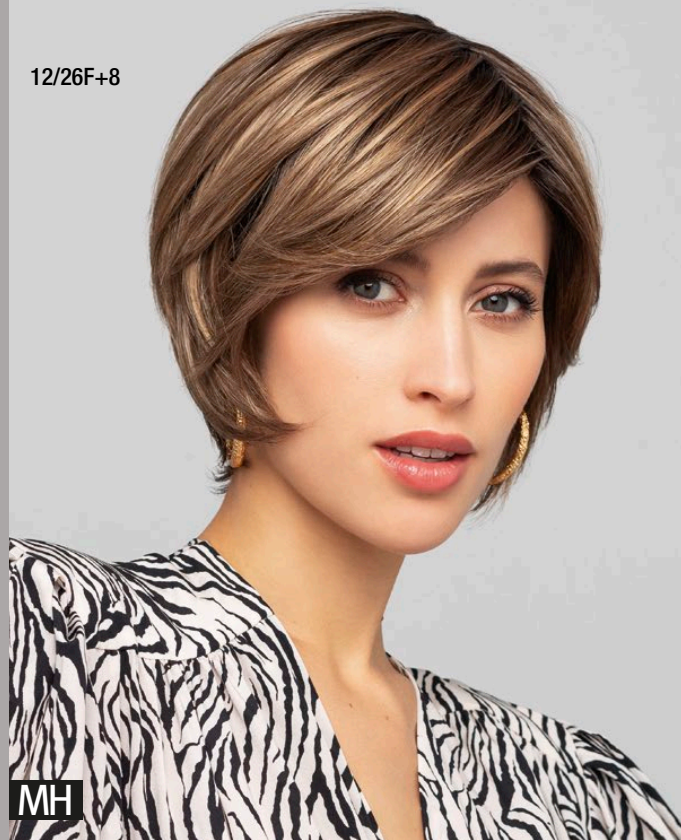

12/26F+8

MH

BIKINI MONO SMALL LACE ★★★★★+LF

Mono - Weft + Lace Front / Size ca. 52 - 53 cm