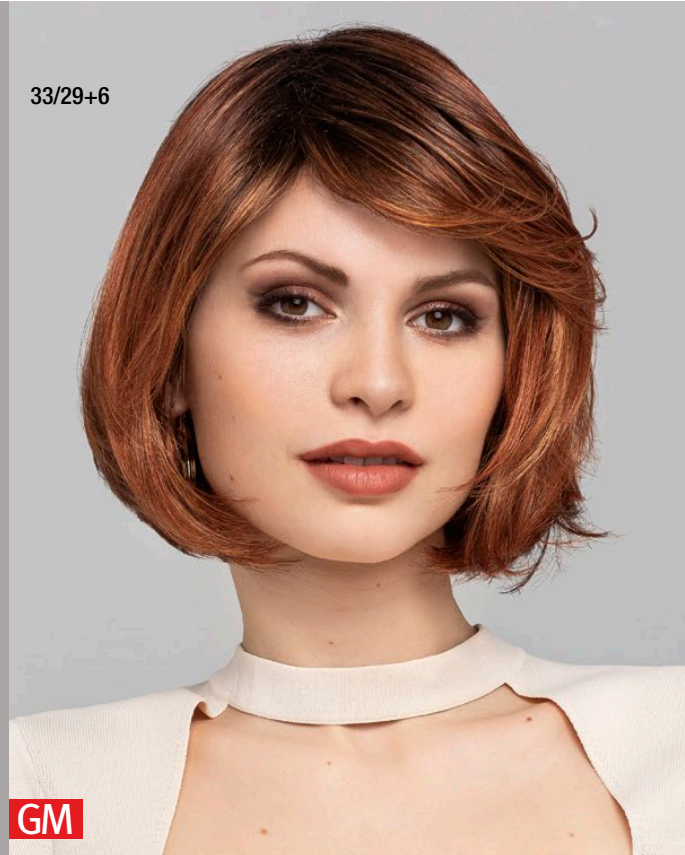

IRIS LARGE **+SLF

Weft + Small Lace Front / Size: ca. 57 cm