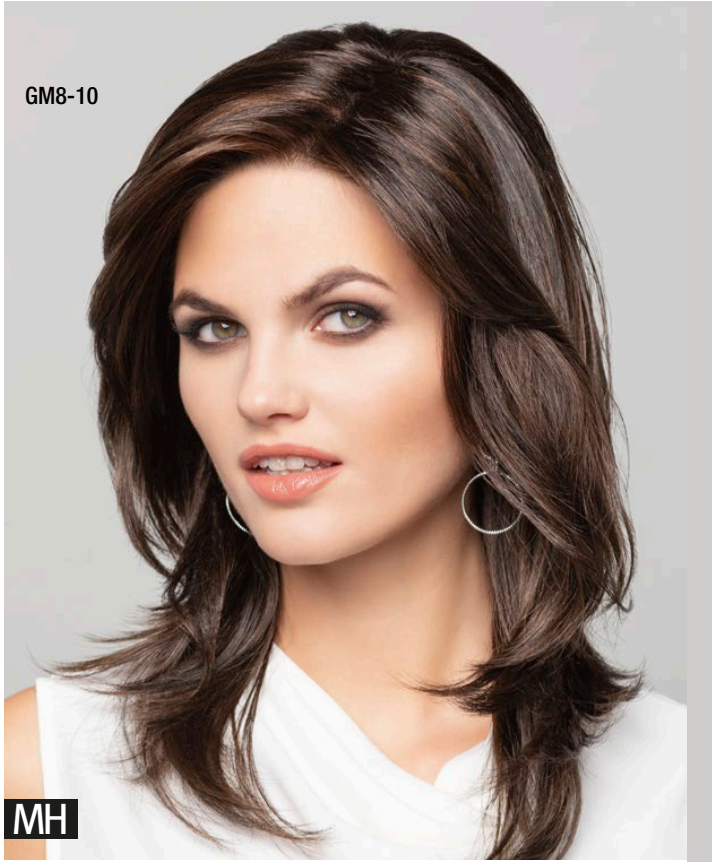

GM8-10

MH

COSMO FLOWER LACE LARGE ★★★+LF

Weft - Mono Part + Lace Front / Size ca. 58 cm

8R

GM

Nur solange Vorrat! / While stocks last!

NEW PRETTY MONO LARGE ★★★★★

Mono - Weft / Size ca. 60 cm

14/26+12

MH

COMO MONO LACE LARGE ★★★★★+LF

Mono - 100% hand knotted + Lace Front / Size ca. 59 cm