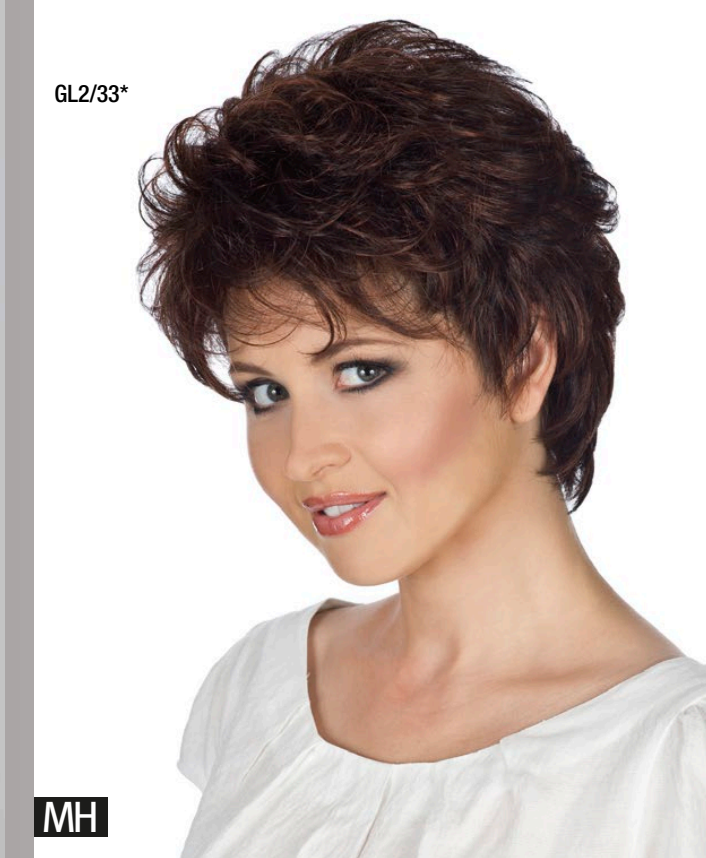

14/88+8

GM

WIND MONO LARGE LACE **+LF**

Mono – Weft + Lace Front / Size ca. 57 cm

MH

HEIDI MONO LARGE ★★★★★

Mono - Weft / Size ca. 58 cm

MH