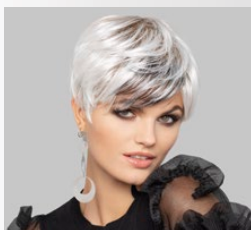

TATJANA MONO LARGE
★★★★★
234/23C
Seite 31

NUBA LARGE
★★★ (LACE PART)
16/80/100+12 Light Bernstein Rooted
Seite 22

PRIME LADY LACE LARGE HH ★★★★★+LF
10/20/27+6
Seite 34

PRIME PAGE LACE LARGE HH ★★★★★+LF
2/27/9H+8
Seite 34