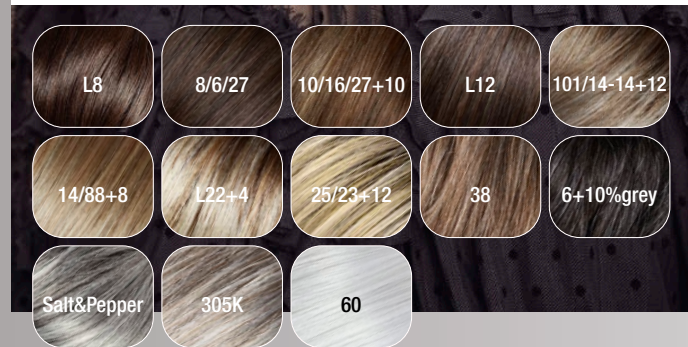

8/6/27

GM

RIVA MONO LACE SMALL ★★★★★+LF

Mono - Weft + Lace Front / Size ca. 52 - 53 cm