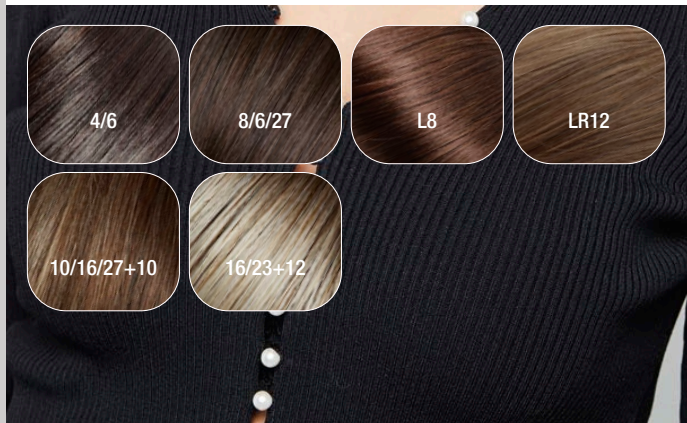

Mono - 100 % hand knotted + Full Lace Front / Size ca. 53 cm

8/6/27

MH

CATWALK SMALL MONO ★★★★★

Mono - Weft / Size ca. 52 cm

305K

MH

HAWAII MONO LACE DELUXE SMALL ★★★★★+LF