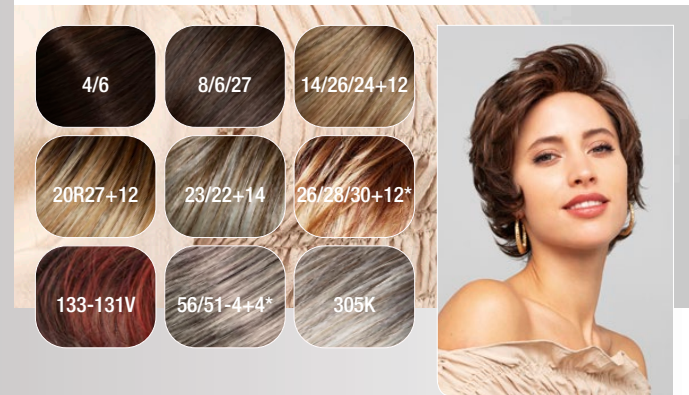

ZARA MONO LACE DELUXE SMALL ★★★★★+LF

Mono - 100% hand knotted + Full Lace Front / Size ca. 51 cm

8/6/27

GM

RIVA MONO LACE SMALL ★★★★★+LF

Mono - Weft + Lace Front / Size ca. 52 - 53 cm

* Nur solange Vorrat! / While stocks last!