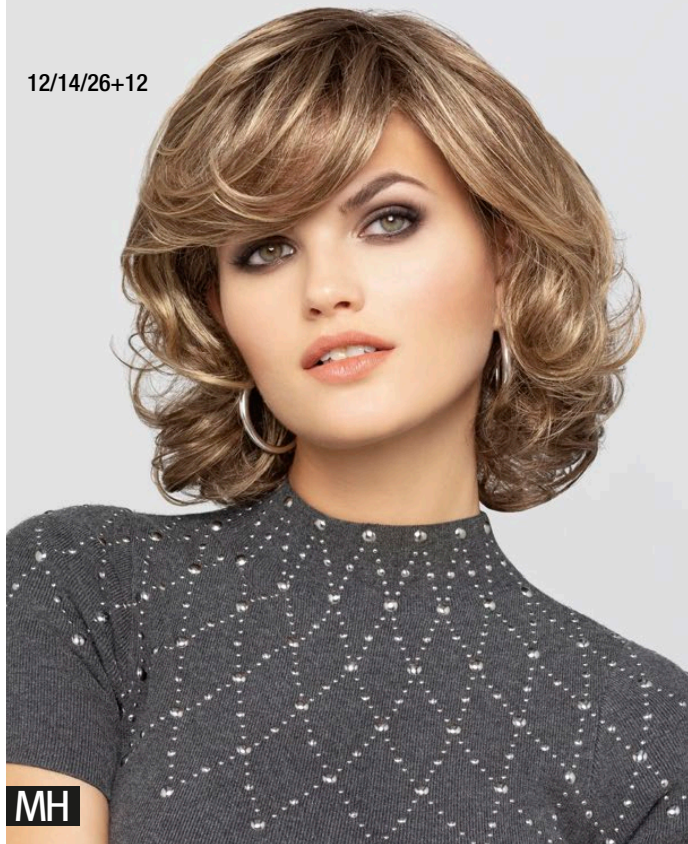

100% Human Hair/Mono - 100% hand knotted + Lace Front / Size ca. 58 cm

10/20/27+6

GM

PRIME LADY LACE LARGE HH ★★★★★+LF

100% Human Hair/Mono - Weft + Lace Front / Size ca. 58 cm

12/14/26+12

MH

HIGH END SHARON LARGE ***+LF**