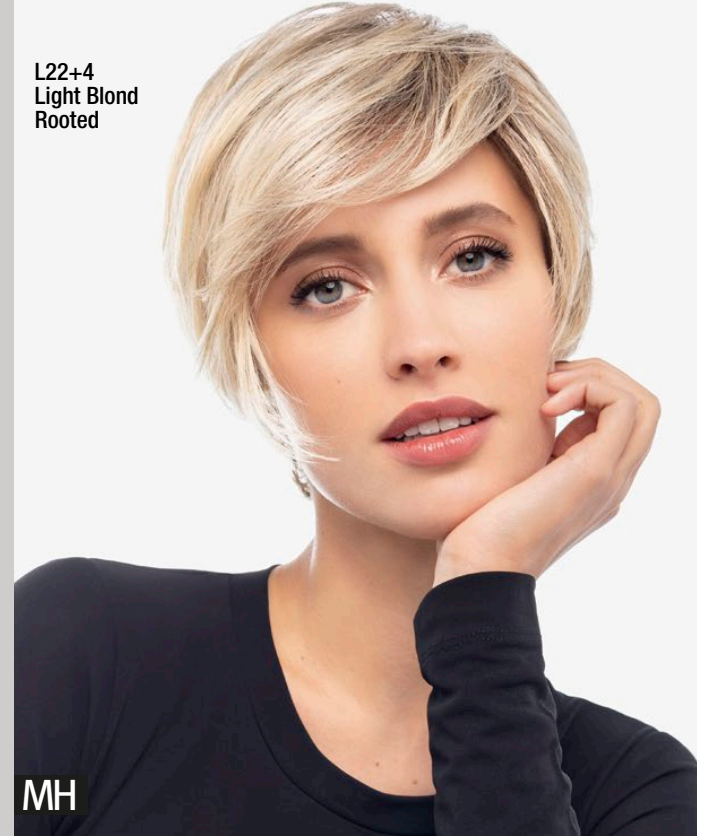

12/14/26+12
Dark Blond
Balayage

MH

FASHION PAGE SMALL **+SLF Balayage colors

Weft + Small Lace Front / Size ca. 52-53 cm

8/6/27
Mocca Mix

MH

CLOUD SMALL *+SLF**

Weft – Mono Part + Small Lace Front / Size ca. 52-53 cm