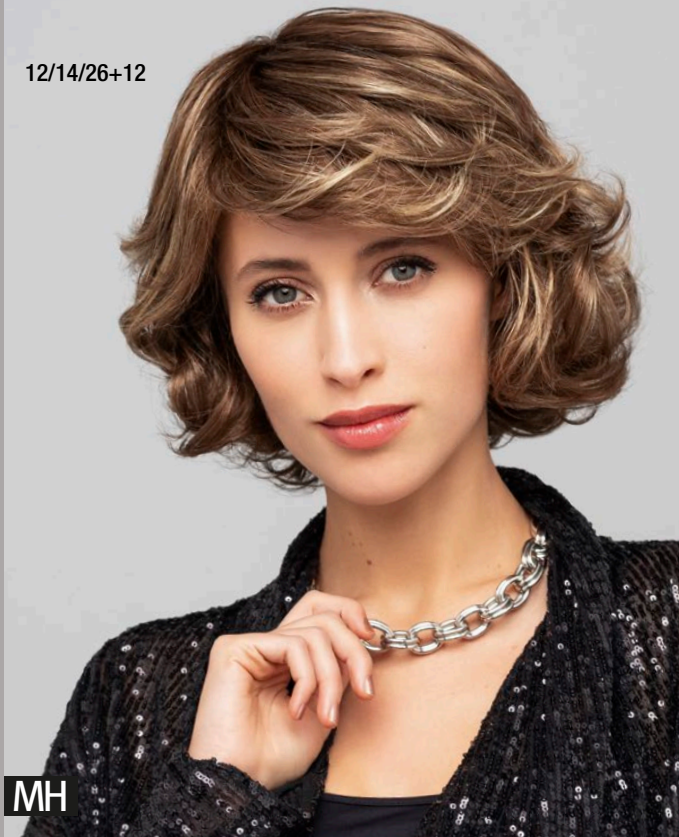

12/26F
Bernstein
Mix

GM

ASHLEY DELUXE LARGE LACE ★★★★★+LF

Mono - 100% hand knotted + Lace Front / Size ca. 57 cm

12/14/26+12

MH

LADY MONO DELUXE LARGE ★★★★★+LF

Mono - 100% hand knotted + Full Lace Front / Size ca. 57,5 cm