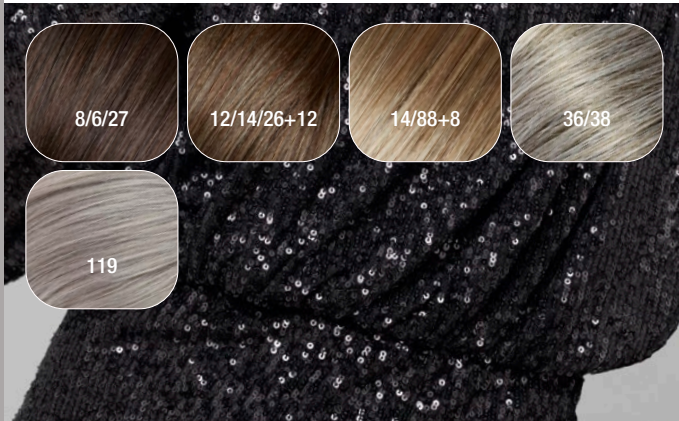

12/26F
Bernstein
Mix

GM

ASHLEY DELUXE LARGE LACE ★★★★★+LF

Mono - 100% hand knotted + Lace Front / Size ca. 57 cm

12/14/26+12

MH

LADY MONO DELUXE LARGE ★★★★★+LF

Mono - 100% hand knotted + Full Lace Front / Size ca. 57,5 cm