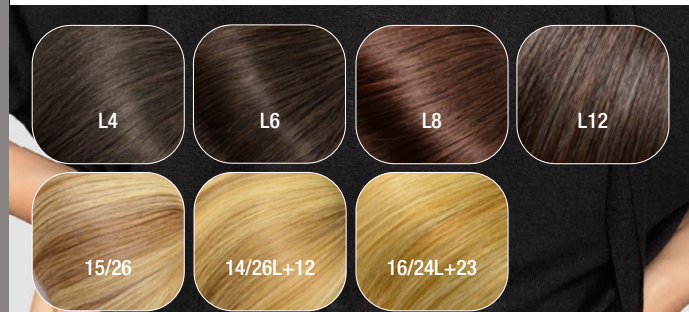

* Nur solange Vorrat! / While stocks last!

15/26

GM

SYMPATHY HH MONO LACE SMALL DELUXE ***+LF**

100% Human Hair/Mono - 100% hand knotted + Lace Front / Size ca. 52 - 53 cm

GLAMOUR HH SMALL ***+LF**

4, 8, 637, 12/14, 120-R8, 120/26, Bernstein Mix