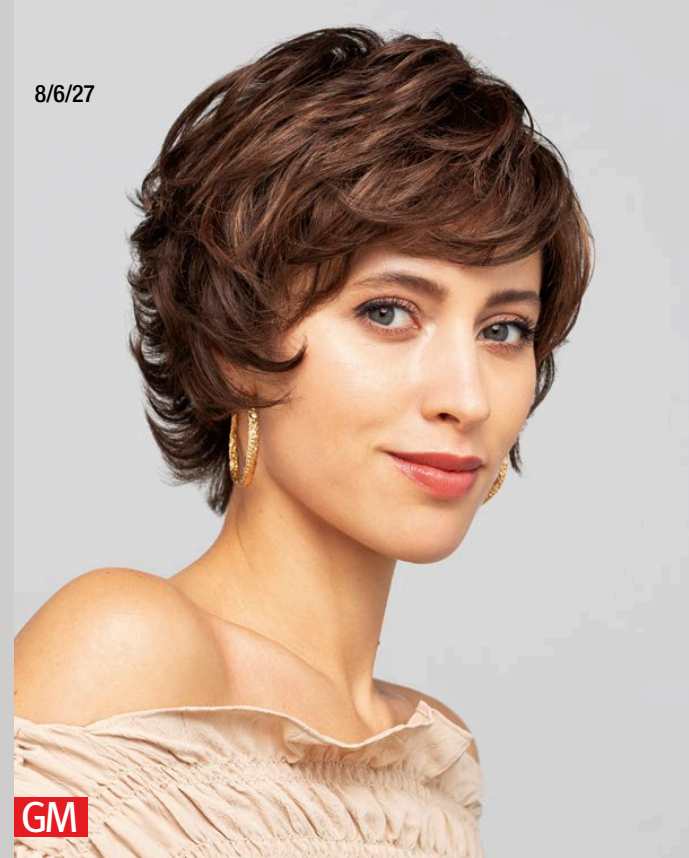

8/6/27

GM

RIVA MONO LACE SMALL ★★★★★+LF

Mono - Weft + Lace Front / Size ca. 52 - 53 cm