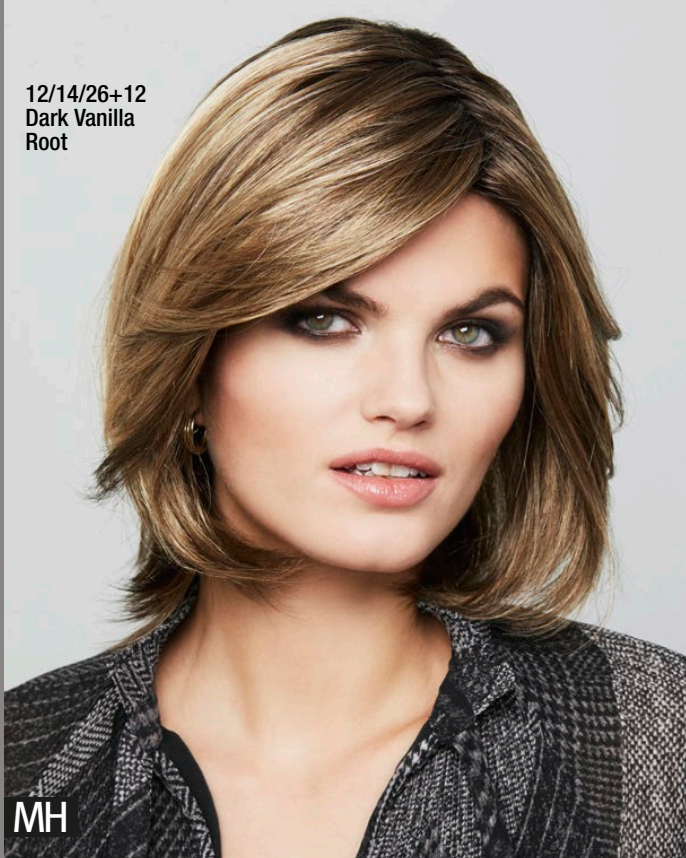

26/25

GM

IRIS LARGE **+SLF

Weft + Small Lace Front / Size: ca. 57 cm

33/29+6

GM

SUPER PAGE MONO LACE LARGE **+LF**

Weft – Mono + Lace Front / Size: ca. 56 cm