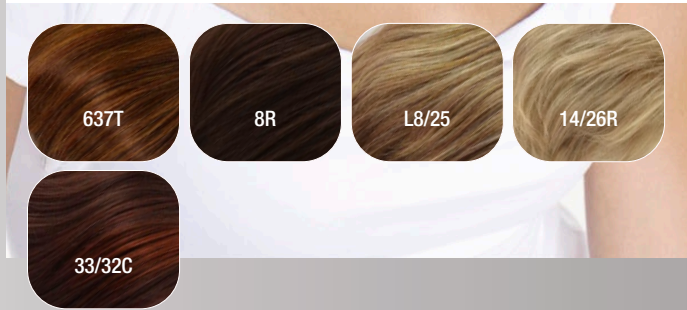

8R

GM

Nur solange Vorrat! / While stocks last!

NEW PRETTY MONO LARGE ★★★★★

Mono - Weft / Size ca. 60 cm

14/26+12

MH

COMO MONO LACE LARGE ★★★★★+LF