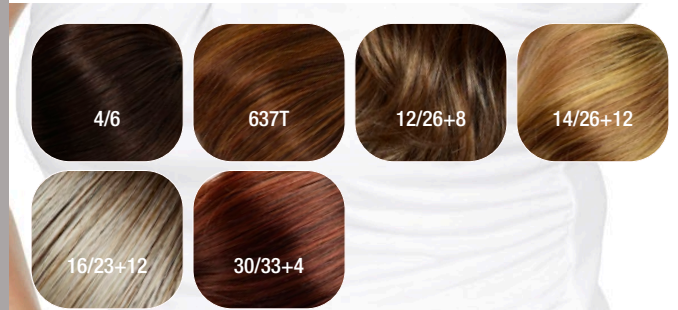

COMO MONO LACE LARGE ★★★★★+LF

Mono - 100% hand knotted + Lace Front / Size ca. 59 cm