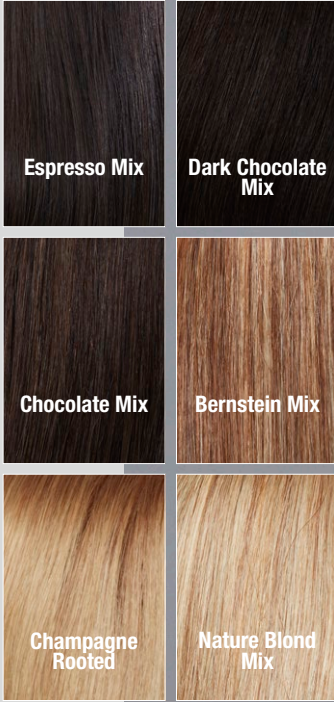

# Luxery Lace D

★★★★★+LF

MH

100% Echthaar/human hair  
Haarlänge/hair length: ca. 45 cm

Nature Blond Mix

Espresso Mix

Dark Chocolate Mix

Chocolate Mix

Bernstein Mix

Champagne Rooted

Nature Blond Mix

GM

### Energy HH Medium ★★★ (Lace Part)

100% Echthaar/human hair  
Haarlänge/hair length: ca. 45 cm

6/30

1B

4

6

6/30

140/22

### Exclusiv Light Long HH

★★★★★

100% Echthaar/human hair  
Haarlänge/hair length: ca. 60 cm

Champagne Rooted

GM