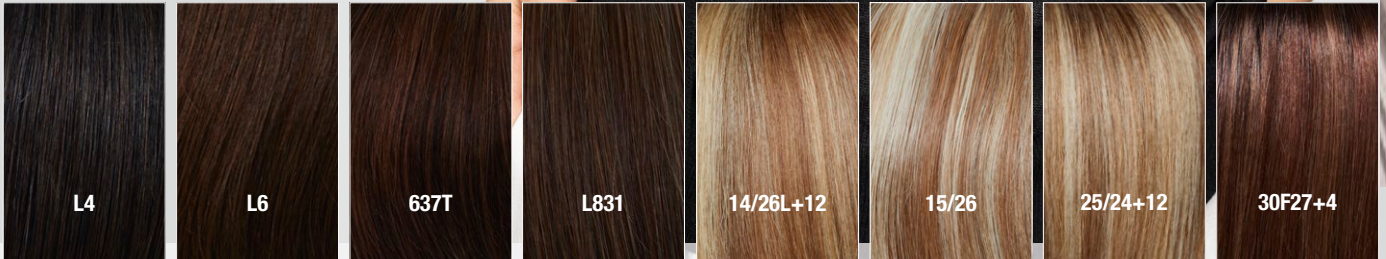

Sympathy HH Remy Special ★★★★★+LF ab/from 03/2024 - Seite 28

100% Remy Human Hair – Remy
Haarlänge/hair length: ca. 53 cm

Black, Dark Brown, Medium Brown, Bernstein Rooted, Champagne Rooted, Light Champagne Rooted, Honey Blond Rooted, Swedish Blond

Sympathy HH Mono Lace Small Deluxe ★★★★★+LF

Sympathy HH Mono Lace Large Deluxe ★★★★★+LF