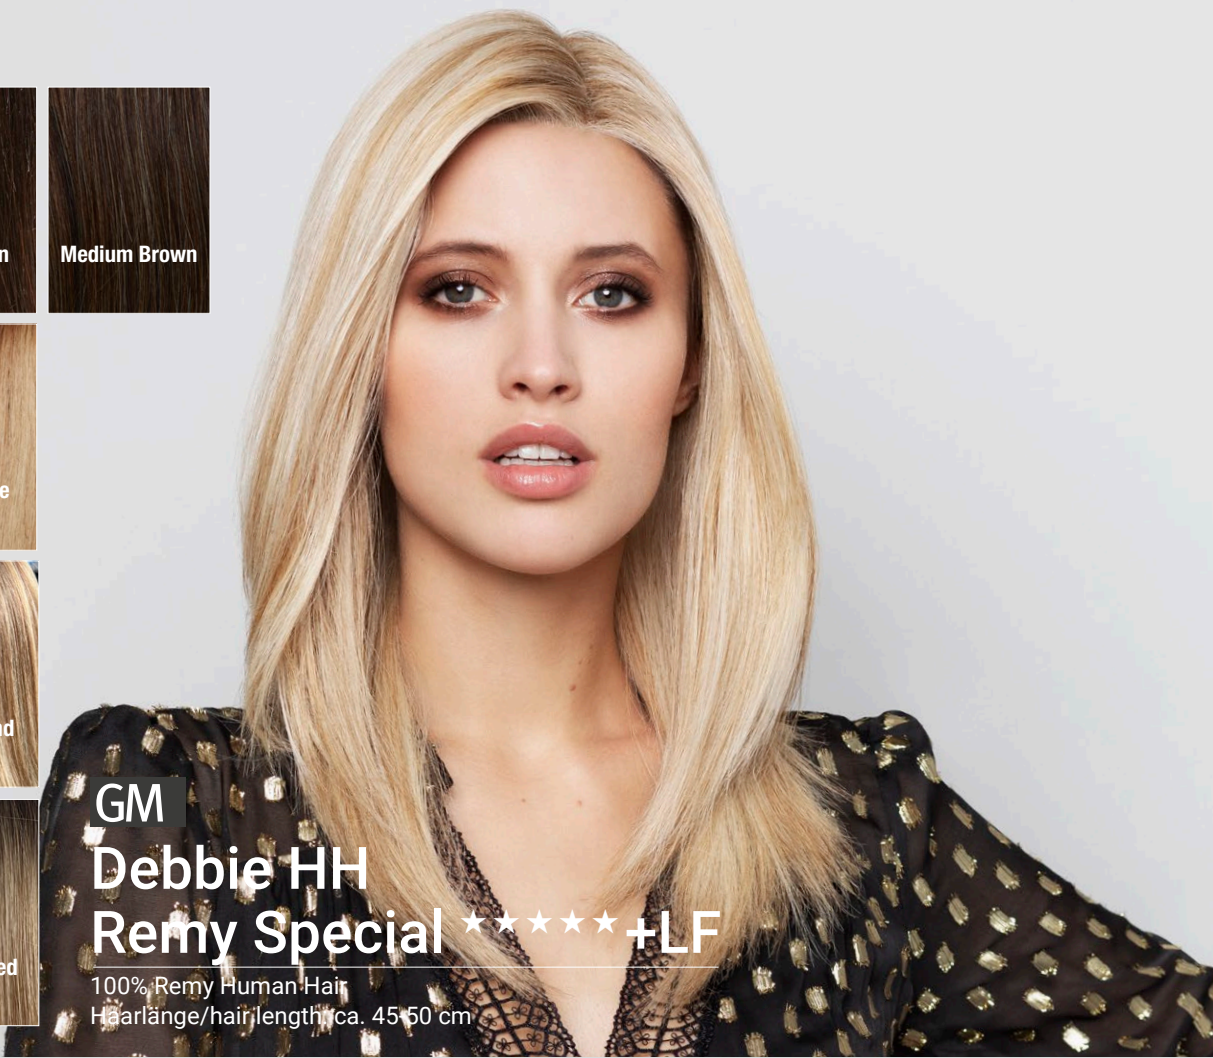

100% Remy Human Hair  
Haarlänge/hair length: ca. 31 cm

18/22+6(Root)  
Sunny Ash Frost

**MH**

**Luxery Lace A**

★★★★★+LF

100% Echthaar/human hair  
Haarlänge/hair length: ca. 30 cm

\* Solange Vorrat reicht / while stocks last

# NEW COLORS

27/29Root

Prime Long Deluxe HH  
Seite 8

27/14-60  
60 % Human Hair  
40 % High Heat Fiber

GM  
**Debbie HH**  
**Remy Special ★★★★★ +LF**

100% Remy Human Hair  
 Haarlänge/hair length: ca. 45-50 cm

**NEW ARRIVALS** ab/from 03/2024

GM  
**Sympathy HH**  
**Remy Special ★★★★★ +LF**

100% Remy Human Hair  
 Haarlänge/hair length: ca. 53 cm

**GM**  
**Prime Page HH**  
**Remy Special ★★★★★+LF**

100% Remy Human Hair  
 Haarlänge/hair length: ca. 35 cm

**NEW ARRIVALS**

ab/from 03/2024

14/27Root  
 Light Brown Rooted

**GM**  
**Linda HH Deluxe**  
**★★★★★+LF**

100% Remy Human Hair - Remy  
 Haarlänge/hair length: ca. 34 cm

**Crème Shampoo**  
200 ml

**Two in One Sprühbalsam**  
200 ml