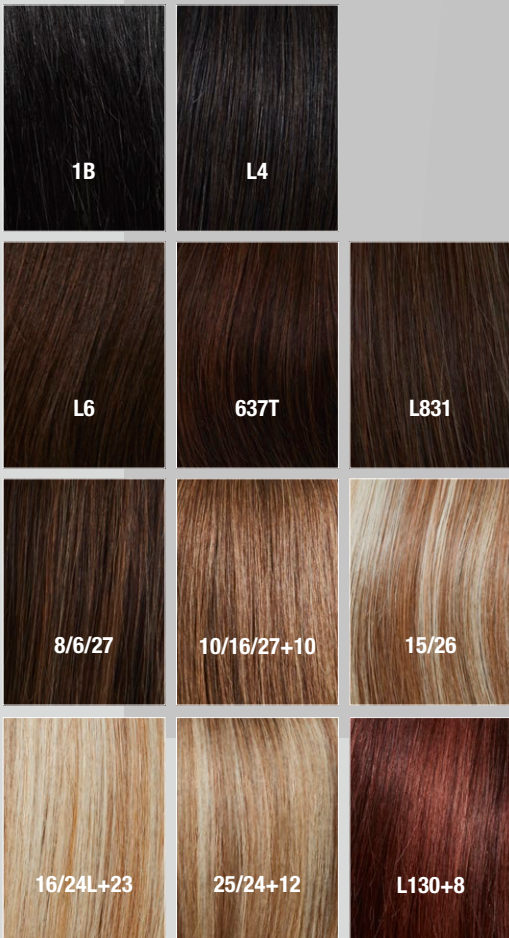

Energy HH Short ★★★ (Lace Part)

100% Echthaar/human hair
Haarlänge/hair length: ca. 35 cm

L6