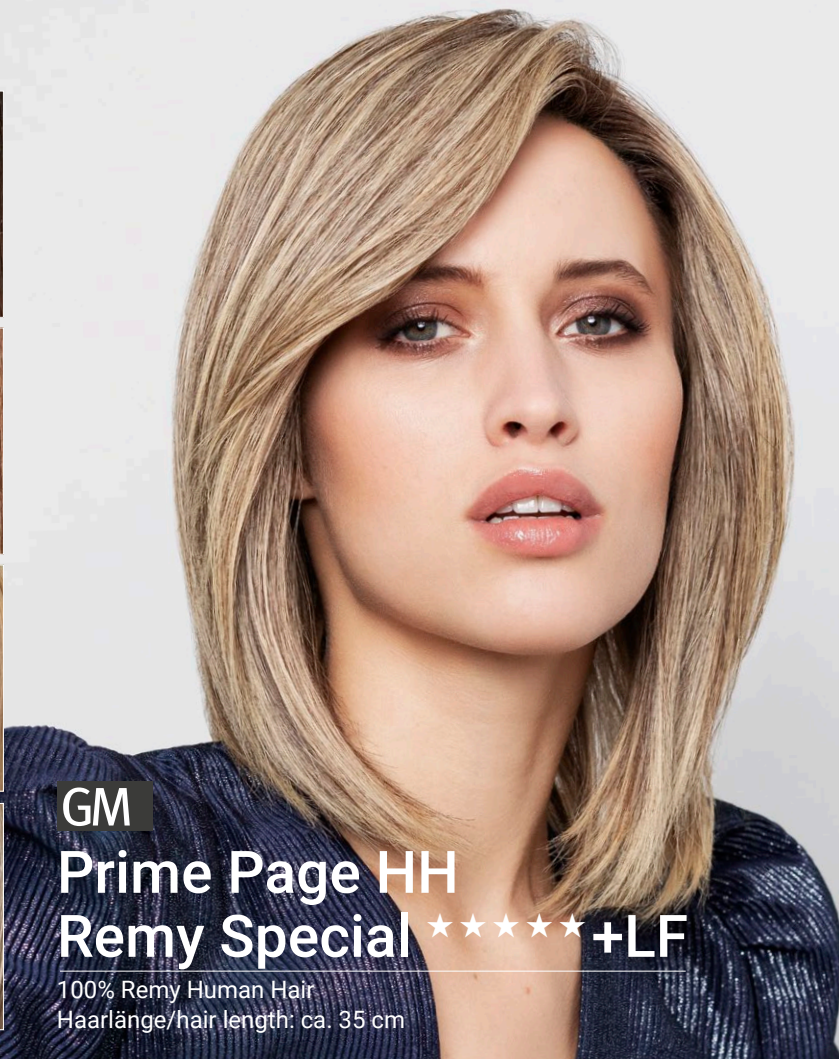

# NEW COLORS

27/29Root

Prime Long Deluxe HH  
Seite 8

27/14-60  
60 % Human Hair  
40 % High Heat Fiber

GM  
**Debbie HH**  
**Remy Special ★★★★★ +LF**

100% Remy Human Hair  
 Haarlänge/hair length: ca. 45-50 cm

**NEW ARRIVALS** ab/from 03/2024

GM  
**Sympathy HH**  
**Remy Special ★★★★★ +LF**

100% Remy Human Hair  
 Haarlänge/hair length: ca. 53 cm

**GM**  
**Prime Page HH**  
**Remy Special ★★★★★+LF**

100% Remy Human Hair  
 Haarlänge/hair length: ca. 35 cm