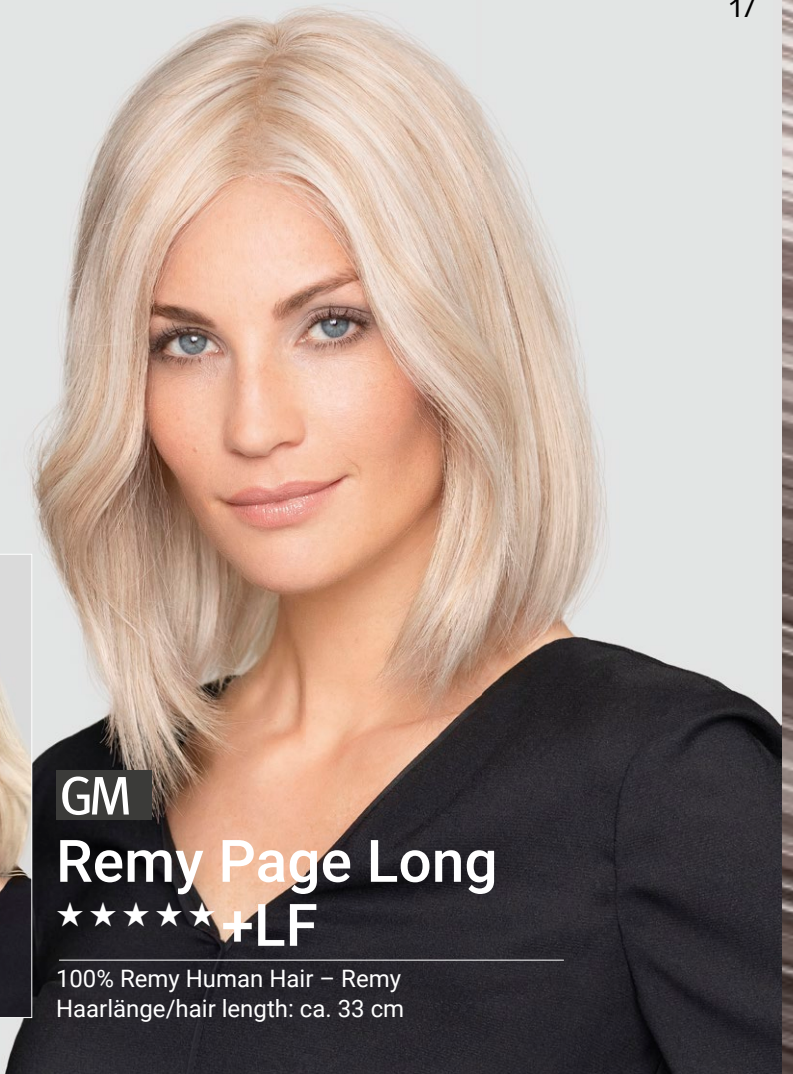

102/22

4

6

R8-25

120-R8

102/22

Bernstein Mix

GM

Remy Page Long

★★★★★+LF

100% Remy Human Hair – Remy
Haarlänge/hair length: ca. 33 cm

4
Cappuccino

12/30
Light Chocolate

18/22/8(Root)
Sunny Ash Frost
Twist

140/14/8(Root)
Spring Acorn
Twist

140/22/8(Root)
Ginger Blonde
Twist

140/22
Gold Blonde

T24B/18 *
Medium Shade
Blond

140/22/8(Root)
Ginger Blonde Twist