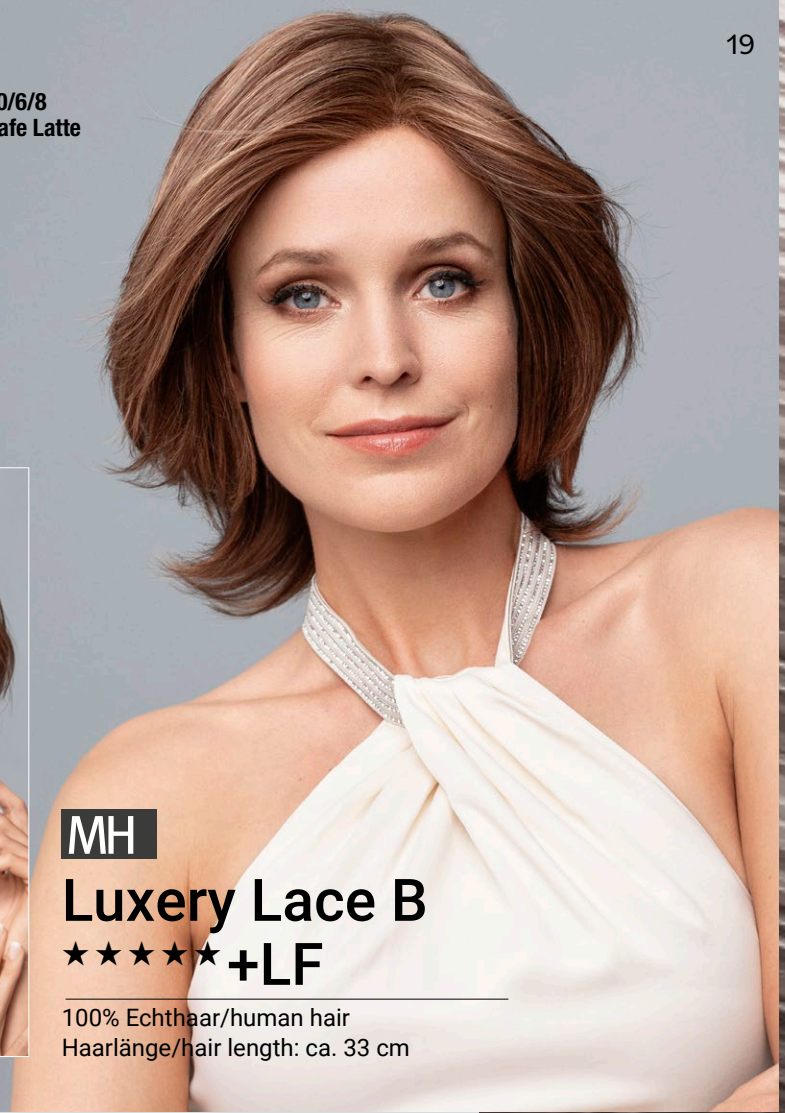

10/6/8
Cafe Latte

MH

Luxery Lace B

★★★★★+LF

100% Echthaar/human hair
Haarlänge/hair length: ca. 33 cm

20/19/22+10
Danish Blond Rooted