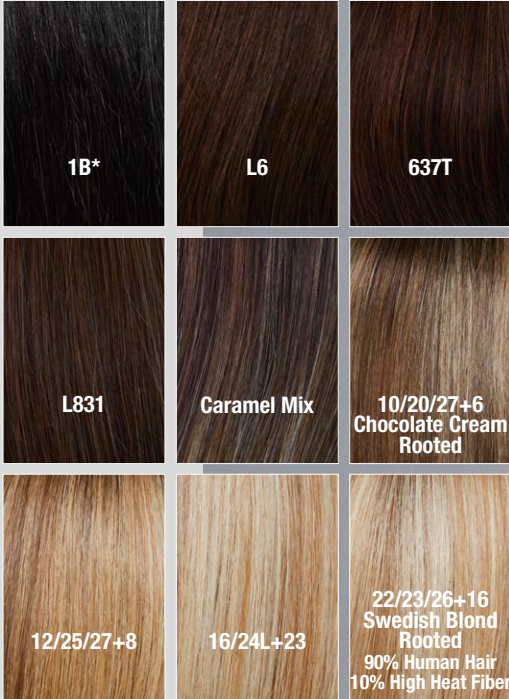

# SHORT hair

**Firenze HH**  
★★★★+LF  
637T  
Seite 26

**Luxury Lace A**  
★★★★+LF  
18/22+6(Root) Sunny Ash Frost  
Seite 25

**Prime Short Lace HH**  
★★★★+LF  
15/26  
Seite 27

**Tiffany HH Lace**  
★★★★+LF  
15/26+8  
Seite 24

6 LONG hair

22/23/26+16  
Swedish Blond  
Rooted

**Debbie HH**  
★★★★+LF

100% Remy Human Hair  
Haarlänge/hair length: ca. 45-50 cm

**GM**

**Debbie Deluxe HH** ★★★★★+LF

100% Remy Human Hair / Haarlänge/hair length: ca. 45-50 cm

L4, L6, L8, 7/27/22+8, 10/20/27+6, 14/26L+12, 15/26\*, 16/24L+23, 22/23/26+16 (90% Human Hair + 10% High Heat Fiber), 18/60-101 (50% Human Hair + 50% High Heat Fiber)

**Debbie HH Remy Special** ★★★★★+LF ab/from 03/2024 - Seite 28

100% Remy Human Hair / Haarlänge/hair length: ca. 45-50 cm

Black, Dark Brown, Medium Brown, Bernstein Rooted, Champagne Rooted, Light Champagne Rooted, Honey Blond Rooted, Swedish Blond, Silver Rooted

10/20/27+6  
Chocolate Cream Rooted