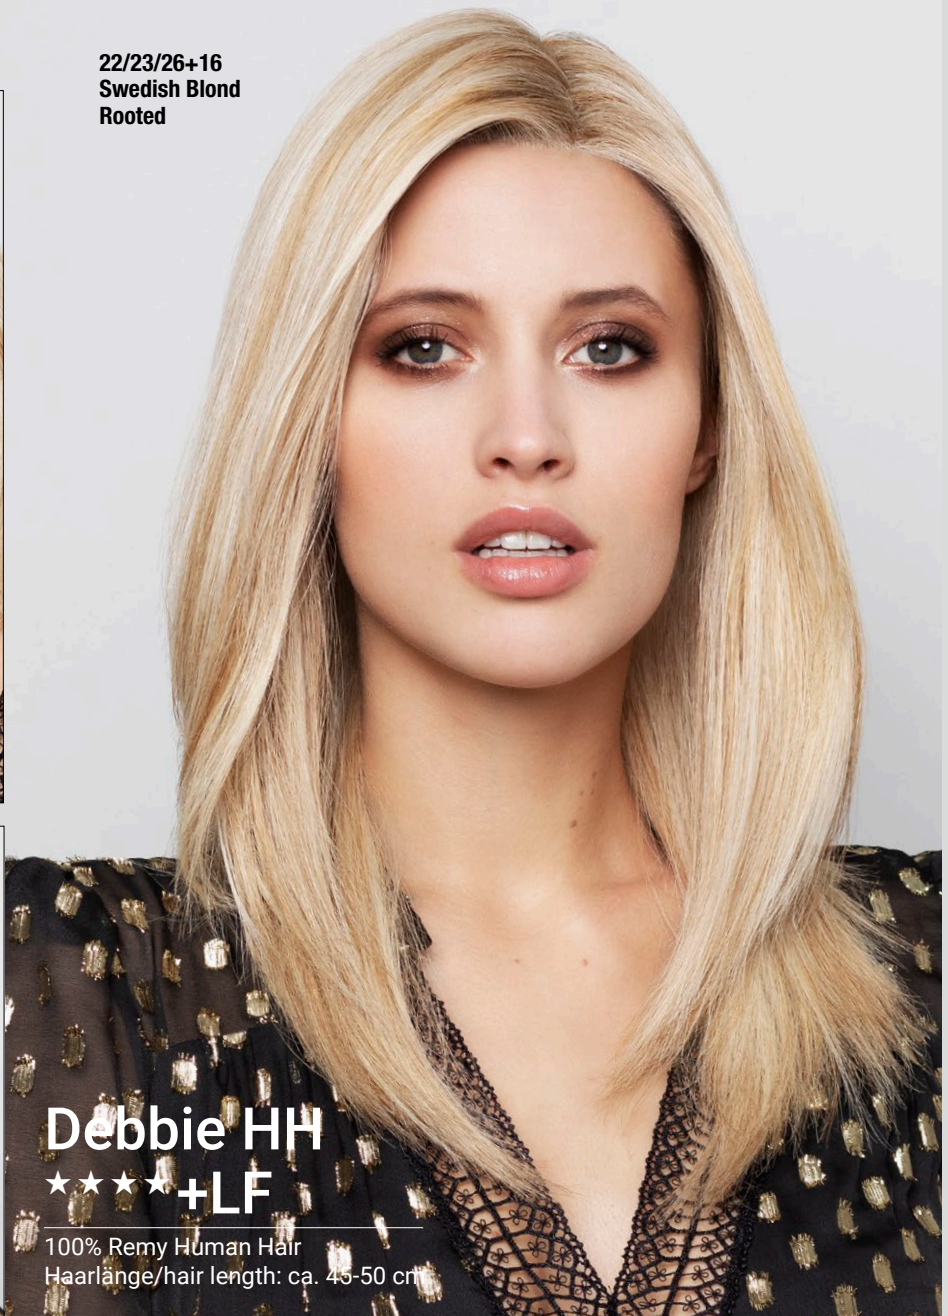

6 LONG hair

22/23/26+16  
Swedish Blond  
Rooted

**Debbie HH**  
★★★★+LF

100% Remy Human Hair  
Haarlänge/hair length: ca. 45-50 cm

**GM**

**Debbie Deluxe HH** ★★★★★+LF

100% Remy Human Hair / Haarlänge/hair length: ca. 45-50 cm