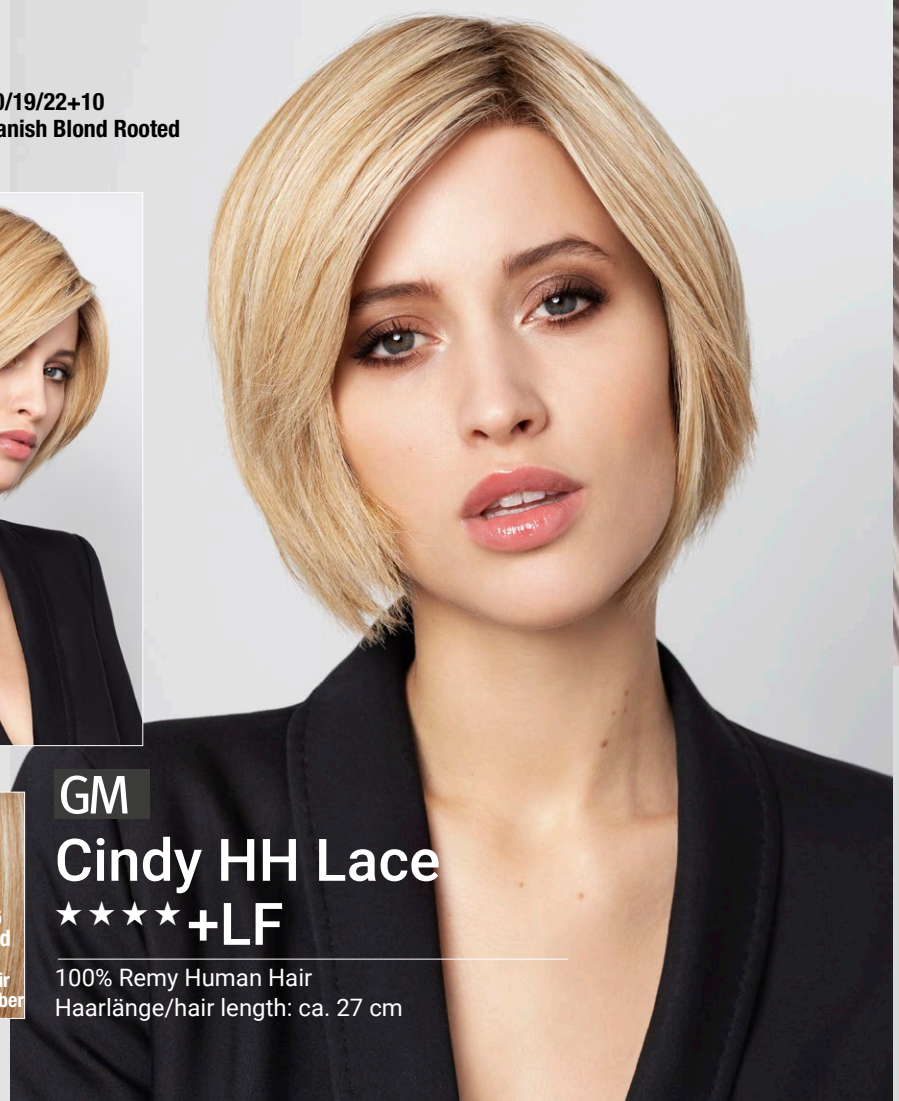

# Luxery Lace B

★★★★★+LF

100% Echthaar/human hair  
Haarlänge/hair length: ca. 33 cm

20/19/22+10  
Danish Blond Rooted

**GM**