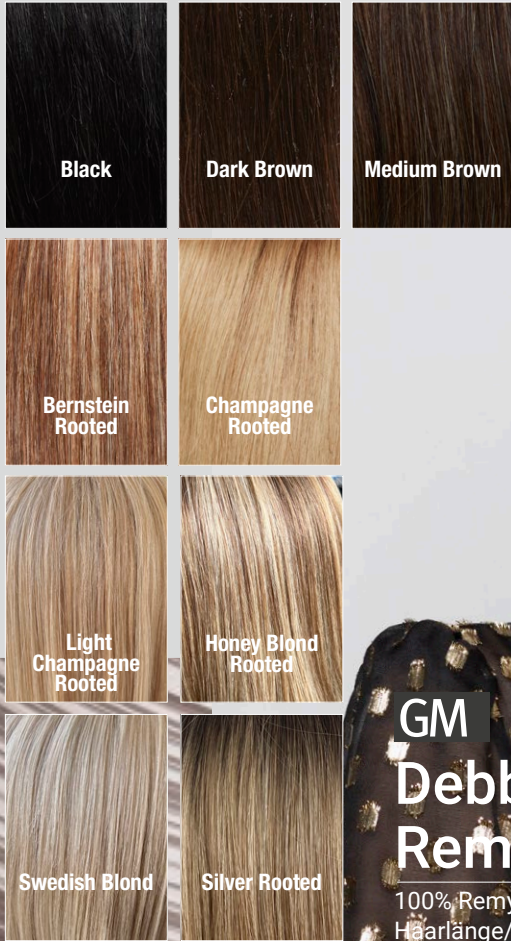

90% Human Hair  
10% High Heat Fiber

**GM Prime Short Lace HH**

★★★★+LF

100% Remy Human Hair  
Haarlänge/hair length: ca. 14-20 cm

12/26/27Rooted

Prime Long Deluxe HH  
Seite 8

14/27Root

Linda HH Deluxe  
Seite 22

# NEW COLORS

27/29Root

Prime Long Deluxe HH  
Seite 8

27/14-60  
60 % Human Hair  
40 % High Heat Fiber

GM  
**Debbie HH**  
**Remy Special ★★★★★ +LF**

100% Remy Human Hair  
 Haarlänge/hair length: ca. 45-50 cm

**NEW ARRIVALS** ab/from 03/2024

GM  
**Sympathy HH**  
**Remy Special ★★★★★ +LF**

100% Remy Human Hair  
 Haarlänge/hair length: ca. 53 cm

**GM**  
**Prime Page HH**  
**Remy Special ★★★★★+LF**

100% Remy Human Hair  
 Haarlänge/hair length: ca. 35 cm

**NEW ARRIVALS**

ab/from 03/2024

14/27Root  
 Light Brown Rooted

**GM**  
**Linda HH Deluxe**  
**★★★★★+LF**

100% Remy Human Hair - Remy  
 Haarlänge/hair length: ca. 34 cm

**Crème Shampoo**  
200 ml

**Two in One Sprühbalsam**  
200 ml