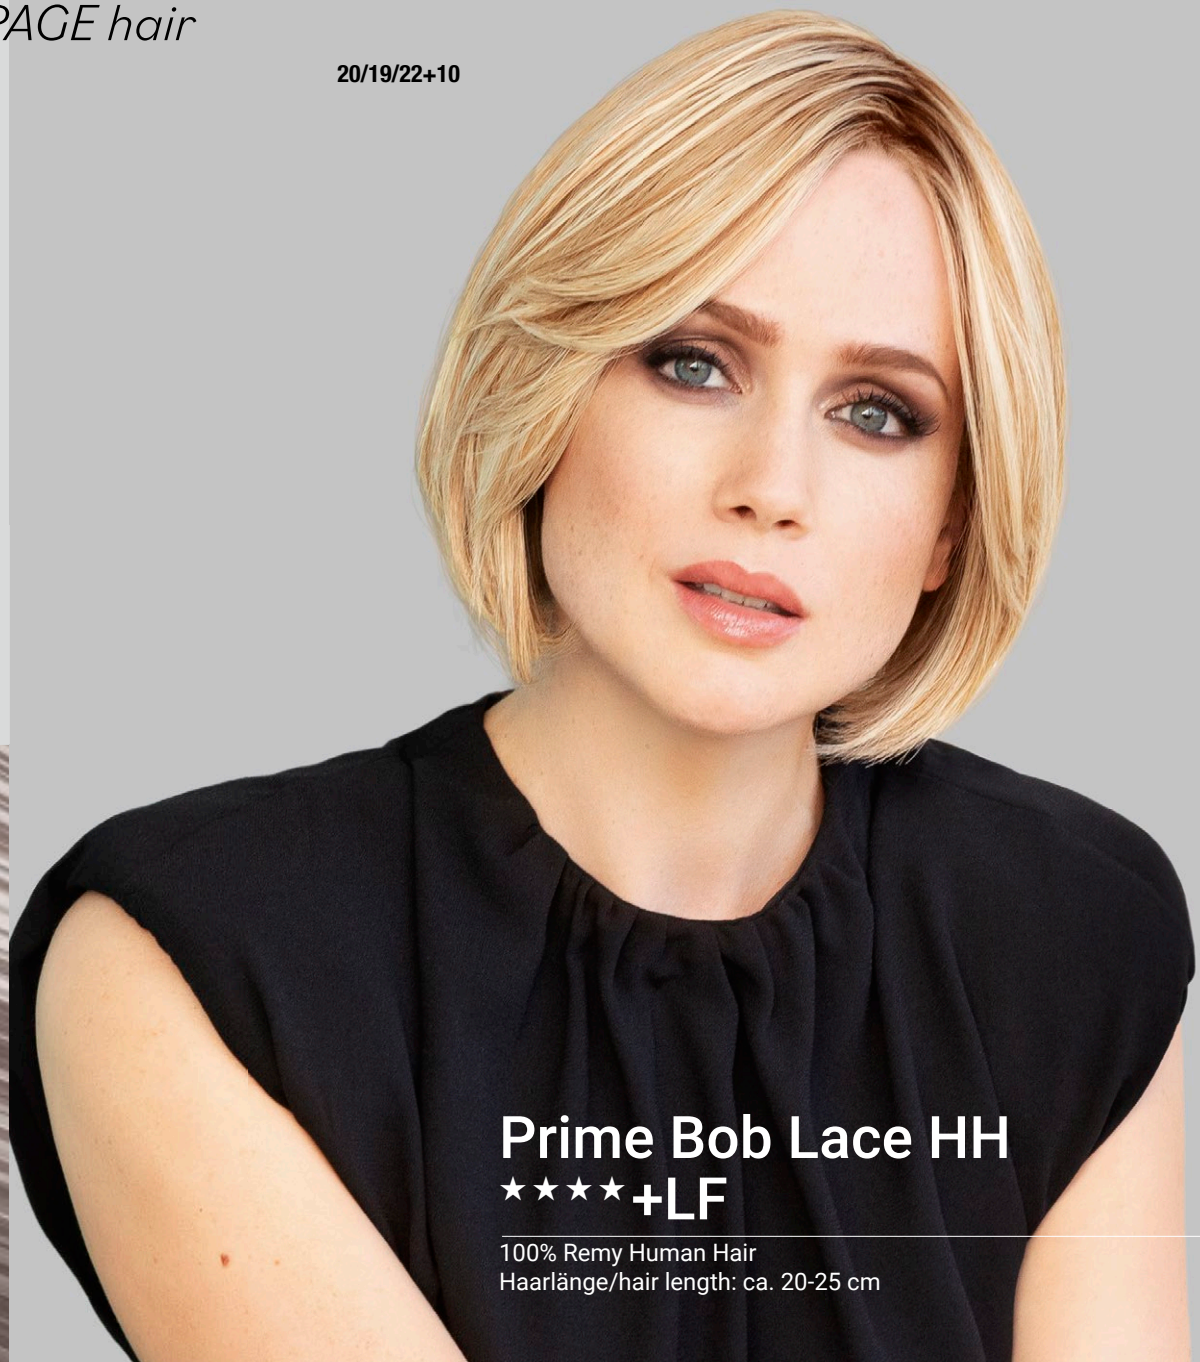

### Euro Mix Pearl

★★★★★+LF

100% Euro Human Hair – Euro  
Haarlänge/hair length: ca. 30 cm

R8-16

6

R8-16

12/14

**GM**

### Euro Mix Star

★★★★★+LF

100% Euro Human Hair – Euro  
Haarlänge/hair length: ca. 27 cm