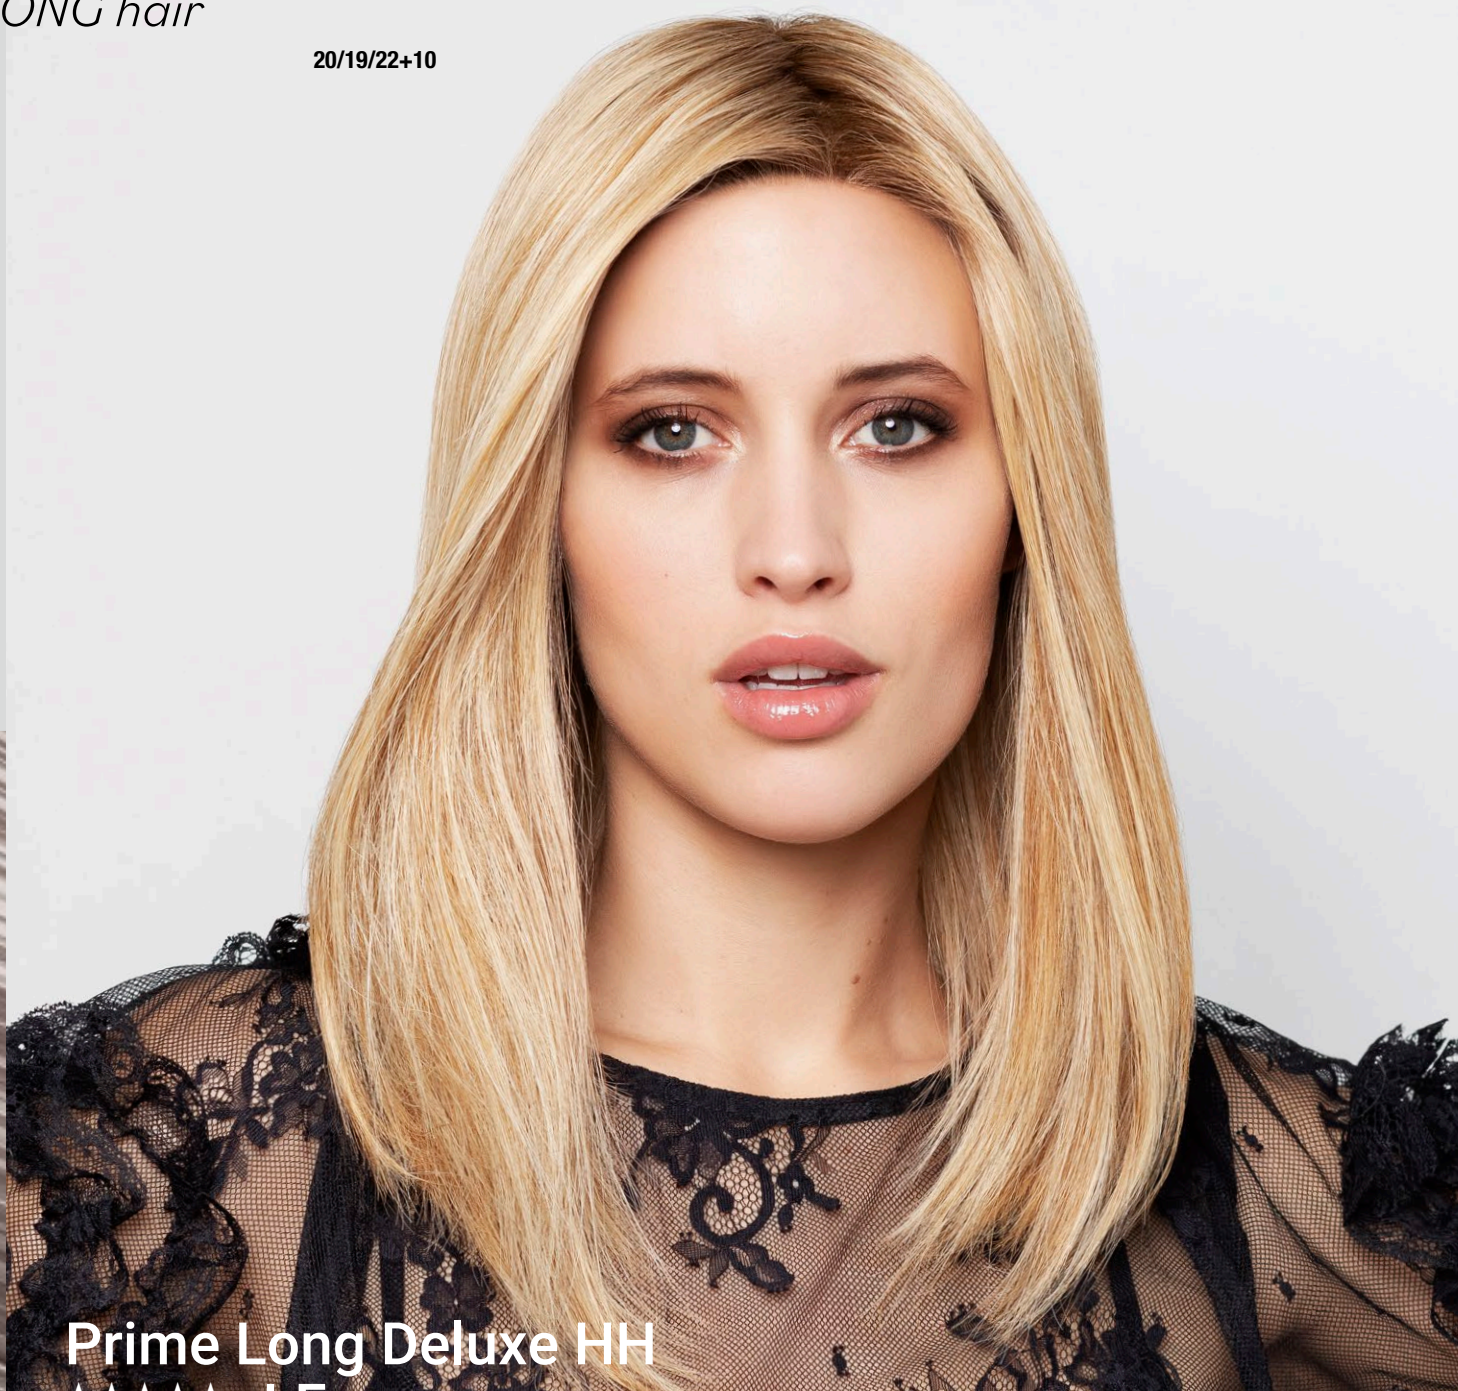

## Prime Long Deluxe HH

★★★★★+LF

100% Remy Human Hair  
Haarlänge/hair length: ca. 40 cm

GM