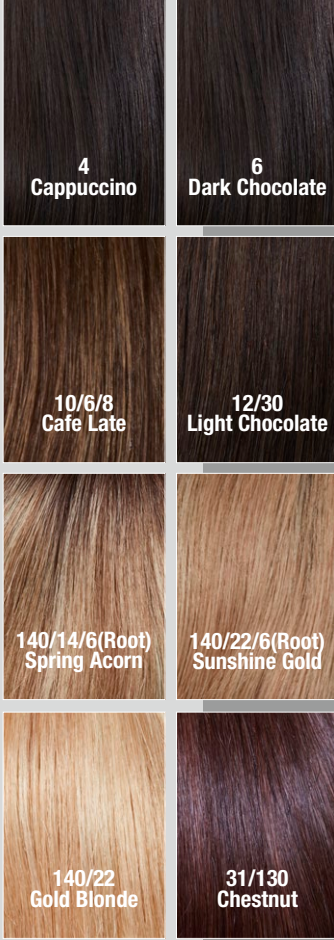

10/6/8
Cafe Latte

MH

Luxery Lace B

★★★★★+LF

100% Echthaar/human hair
Haarlänge/hair length: ca. 33 cm

20/19/22+10
Danish Blond Rooted