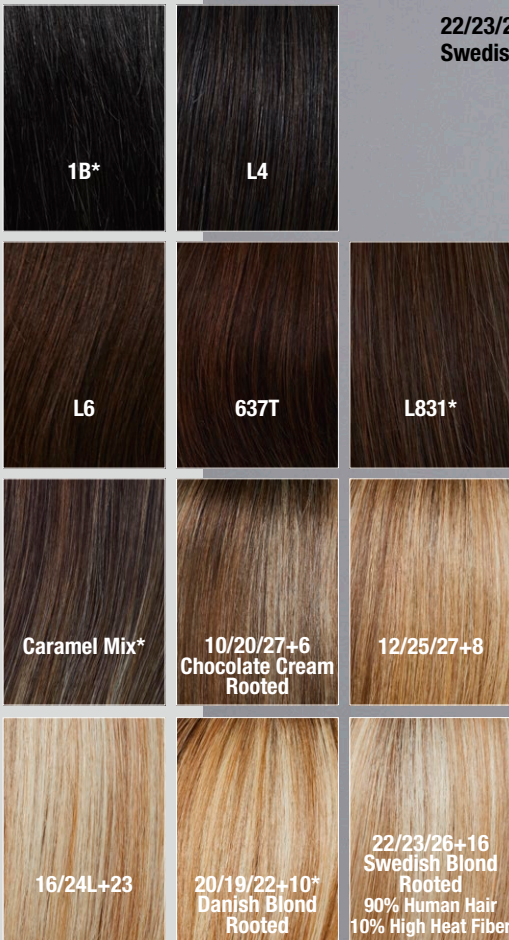

6 LONG hair

22/23/26+16  
Swedish Blond  
Rooted

**Debbie HH**  
★★★★+LF

100% Remy Human Hair  
Haarlänge/hair length: ca. 45-50 cm

**GM**

**Debbie Deluxe HH** ★★★★★+LF

100% Remy Human Hair / Haarlänge/hair length: ca. 45-50 cm

L4, L6, L8, 7/27/22+8, 10/20/27+6, 14/26L+12, 15/26\*, 16/24L+23, 22/23/26+16 (90% Human Hair + 10% High Heat Fiber), 18/60-101 (50% Human Hair + 50% High Heat Fiber)

**Debbie HH Remy Special** ★★★★★+LF ab/from 03/2024 - Seite 28

100% Remy Human Hair / Haarlänge/hair length: ca. 45-50 cm

Black, Dark Brown, Medium Brown, Bernstein Rooted, Champagne Rooted, Light Champagne Rooted, Honey Blond Rooted, Swedish Blond, Silver Rooted

10/20/27+6  
Chocolate Cream Rooted

GM

New Exclusiv  
Echthaar ★★★★★

100% Remy Human Hair  
Haarlänge/hair length: ca. 54 cm

22/23/26+16  
Swedish Blond Rooted

GM

New Jennifer  
Echthaar ★★★★★

100% Remy Human Hair  
Haarlänge/hair length: ca. 54 cm