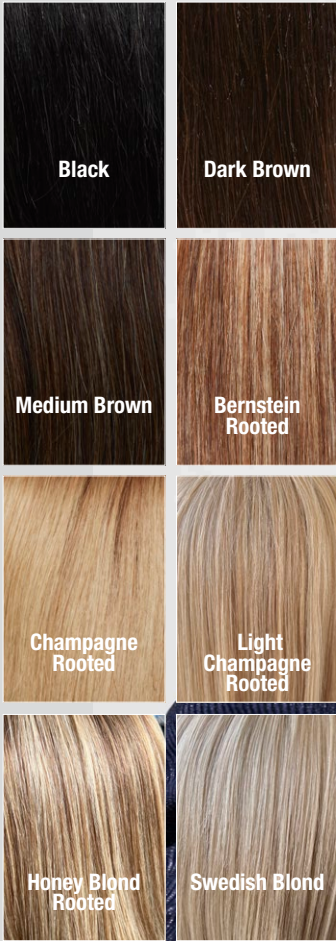

100% Remy Human Hair  
Haarlänge/hair length: ca. 31 cm

18/22+6(Root)  
Sunny Ash Frost

**MH**

**Luxery Lace A**

★★★★★+LF

100% Echthaar/human hair  
Haarlänge/hair length: ca. 30 cm

\* Solange Vorrat reicht / while stocks last

90% Human Hair  
10% High Heat Fiber

**GM Prime Short Lace HH**

★★★★+LF

100% Remy Human Hair  
Haarlänge/hair length: ca. 14-20 cm

12/26/27Rooted

Prime Long Deluxe HH  
Seite 8

14/27Root

Linda HH Deluxe  
Seite 22

# NEW COLORS

27/29Root

Prime Long Deluxe HH  
Seite 8

27/14-60  
60 % Human Hair  
40 % High Heat Fiber

GM  
**Debbie HH**  
**Remy Special ★★★★★ +LF**

100% Remy Human Hair  
 Haarlänge/hair length: ca. 45-50 cm

**NEW ARRIVALS** ab/from 03/2024

GM  
**Sympathy HH**  
**Remy Special ★★★★★ +LF**

100% Remy Human Hair  
 Haarlänge/hair length: ca. 53 cm

**GM**  
**Prime Page HH**  
**Remy Special ★★★★★+LF**

100% Remy Human Hair  
 Haarlänge/hair length: ca. 35 cm