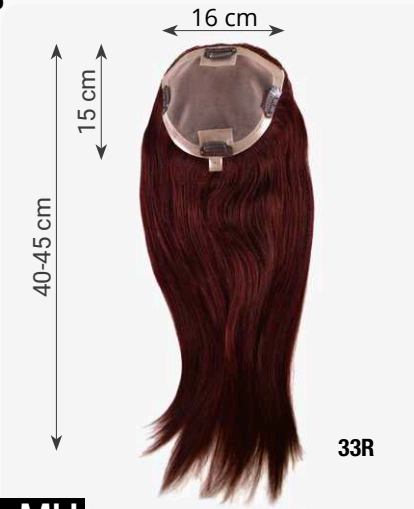

16

33R

MH

Solange Vorrat! / while stocks last!

182 Light HH (Mono)

★★★★

100% Echthaar/human hair

Größe/size: ca. 16 x 15 cm

Haarlänge/hair length: ca. 40-45 cm