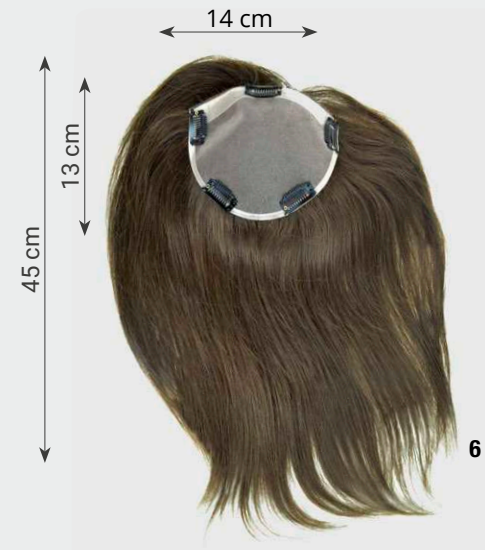

GM

Magic Top Lace Echthaar (Mono+LI)

★★★★★ +LI

100% Remy Human Hair
Größe/size: ca. 15 x 14 cm
Haarlänge/hair length: ca. 30 cm

GM

Pony 166 Long Echthaar/HH ★★

100% Echthaar/human hair
Größe/size: ca. 10 x 5 cm
Haarlänge/hair length: ca. 15-30 cm
Mehr Pony Styles im "Hair to go" Katalog/more fringes in "Hair to go Collection"

Bernstein Mix

GM

Magic Pony HH ★★★

100% Echthaar/human hair
Größe/size: ca. 9 x 10,5 cm
Haarlänge/hair length: ca. 20 cm

GM

Luxury Top Filler Lace ***+1+

100% Remy Human Hair
Größe/size: ca. 17 x 19 cm
Haarlänge/hair length: ca. 40 cm
gestuft/layered, feines Wabenteil/fine comb piece

GM

Magic Top Remy A HH ****

100% Echthaar/human hair
Größe/size: ca. 9 x 15 cm
Haarlänge/hair length: ca. 30-35 cm

GM

Magic Top C Echthaar (Mono) ****

100% Echthaar/human hair
Größe/size: ca. 14 x 13 cm
Haarlänge/hair length: ca. 45 cm