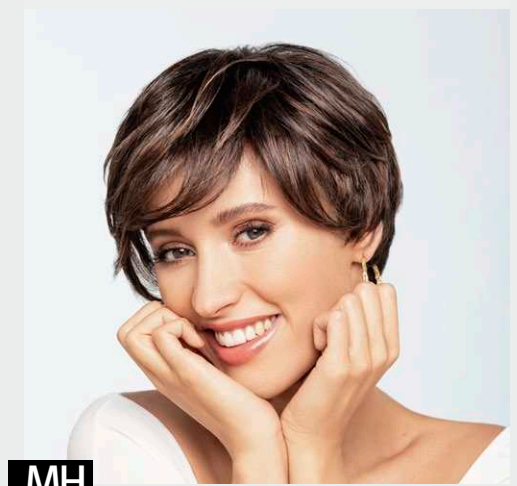

305+Root

305K
Snow Mix

MH ab from 12.2024

Ultra Light Topper*****+LI

Größe/size: ca. 21 x 20 cm
Haarlänge/hair length: ca. 20 cm

4/6 Dark Brown	27/4-4 Chocolate Hazelnut	8/27-6 Hazelnut Mix
12/14/26+12 Dark Blond Rooted	14/88+8 Champagne Rooted	38/Light Light Brown Grey Rooted
305K Snow Mix (photo)	305+Root Snow mix Rooted	101/51+6 Silver
		60 Light Grey