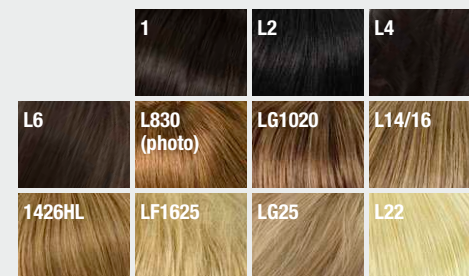

GM

Magic Top Lace Echthaar (Mono+LI)

★★★★★ +LI

100% Remy Human Hair
Größe/size: ca. 15 x 14 cm
Haarlänge/hair length: ca. 30 cm

GM

Pony 166 Long Echthaar/HH ★★

100% Echthaar/human hair
Größe/size: ca. 10 x 5 cm
Haarlänge/hair length: ca. 15-30 cm
Mehr Pony Styles im "Hair to go" Katalog/more fringes in "Hair to go Collection"

Bernstein Mix

GM

Magic Pony HH ★★★

100% Echthaar/human hair
Größe/size: ca. 9 x 10,5 cm
Haarlänge/hair length: ca. 20 cm

GM

Luxury Top Filler Lace ***+1+

100% Remy Human Hair
Größe/size: ca. 17 x 19 cm
Haarlänge/hair length: ca. 40 cm
gestuft/layered, feines Wabenteil/fine comb piece