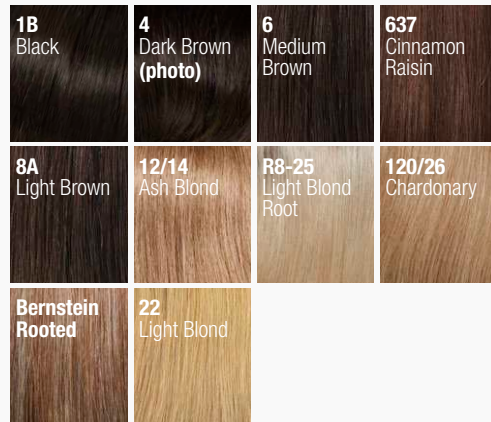

GM

Magic Top C Echthaar (Mono) ****

100% Echthaar/human hair
Größe/size: ca. 14 x 13 cm
Haarlänge/hair length: ca. 45 cm