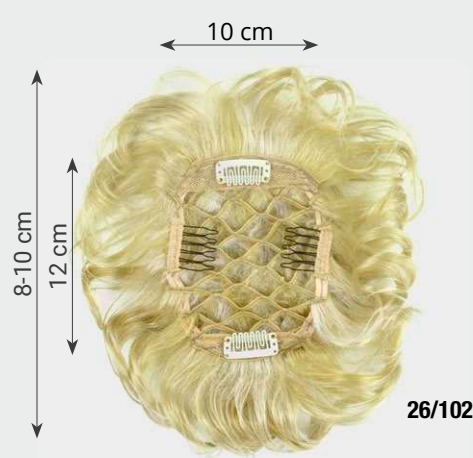

* Solange Vorrat!/While stocks last!

GM

Top Filler Perfection ***

Größe/size: ca. 27 x 23 cm
Haarlänge/hair length: ca. 9 cm
L6, **L8**, GMJ814, 8/25/30, LG1020, LR12, 14/26R, 14/88+8, LF1625, 56

40

MH

Style 159 Light Long**

Größe/size: ca. 11 x 11 cm
Haarlänge/hair length: ca. 10 cm

L4, L6, L8*, 8/25/30*, L10/20*, 14/26R+8, 14/26R*, 18/22, **L16/25**, 101/14, G38*, 119, 101/60/51, 305K, 56, 60

GM

Style 159**

Größe/size: ca. 12 x 15 cm
Haarlänge/hair length: ca. 8 - 10 cm

1B, 2, 4, 6, 8, 12, 14/22, 18/22, 22N, **33R**, 36, 38, 44, 56

* Solange Vorrat!/While stocks last!

GM

Style 152**

Größe/size: ca. 10 x 12 cm
Haarlänge/hair length: ca. 8 - 10 cm

1B, 4, 6, 8, 10, 12, 14, 18/22, **26/102**, 102, 33R, 38, 44, 51, 56

GM

Solange Vorrat! while stocks last!

Small Wonder Short**

Größe/size: ca. 7 x 13 cm
Haarlänge/hair length: ca. 15 cm

2, 8, 24/14, 60

MH

Micro Tuffa***

Größe/size: ca. 12 x 13 cm
Haarlänge/hair length: ca. 10 cm