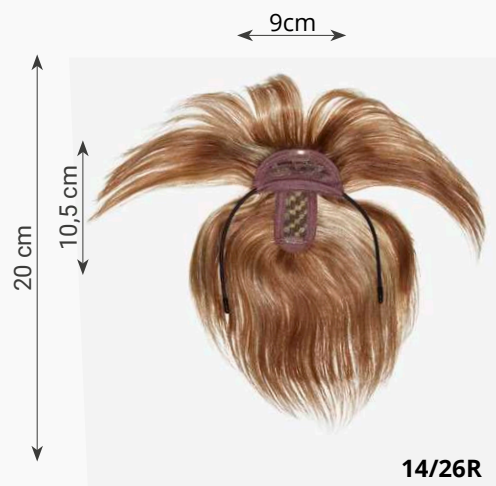

★★★★

Größe/size: ca. 18,5 x 18,5 cm
 Haarlänge/hair length: ca. 10 - 15 cm
 2/4, 4/6, 12R, 24/18T, 234/23C, 386R

MH
Optima Lace Light

●●●+||

Größe/size: ca. 27 x 24 cm
 Haarlänge/hair length: ca. 8 - 10 cm
 L8, 8/6/27, 10/16/27+10, 12/14/26+12,
 14/26+12, 22/15H, 33/29/27+6*, New 38, 511T,
 305K, 101/60/51, 60

23A/26

MH
Light Cover Piece Long (Mono)★★★★

Größe/size: ca. 12 x 10 cm
 Haarlänge/hair length: ca. 42 cm

2/4, 4/6, 637T, L8, 8/6/27, 8/30/29*,
 8/29/130*, L12, 101/14, 12/14/26+12,
 20/27/22H+8, 23/25+12, 29+33*, 511T,
 56/58/38, 305K

MH
High End Top Filler Curly★★★★+||

Größe/size: ca. 21 x 21 cm
 Haarlänge/hair length: ca. 8 cm
 8/6/27, 10/16/27+10, 12/14/26+12, 33/130/2,
 36/38, Salt&Pepper, 56/58/36, 305K, 56, 60

KUNSTHAAR/SYNTETIC

GM
New Lucky Long

★★★★★

Größe/size: ca. 23 x 24 cm
 Haarlänge/hair length: ca. 25 - 30 cm
 2/4, 4/6, 637T, L12, 14/26R+12, 223/23C,
 GMS101, 38, 305K, 60

GM
Magic Pony ★★★

Größe/size: ca. 9 x 10,5 cm
 Haarlänge/hair length: ca. 20 cm
 1B, 4/6, 8/25, L10/20, 14/16RT, 14/26R, RL19/23,
 14/88+8, 22/24, L22
 Dieses und weitere Pony Teile auch noch im Hair to
 Go Katalog/more fringes in "Hair to go Collection"