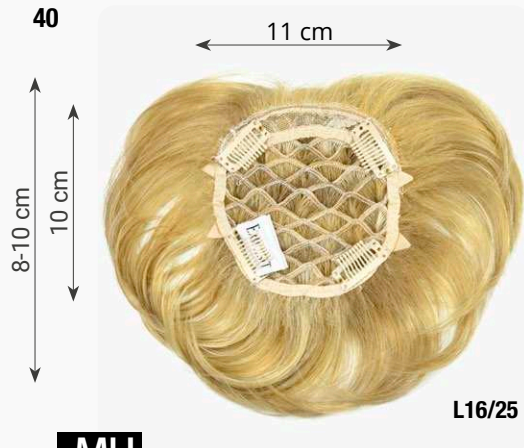

KUNSTHAAR/SYNTETIC

GM

Lucky

Größe/size: ca. 16 x 16 cm
Haarlänge/hair length: ca. 10 cm

GM

Top Filler Perfection Mono ****

Größe/size: ca. 16 x 16 cm
Haarlänge/hair length: ca. 12 cm
L4, L6/30H, L6, GMJ814, L8, LF825, 8/25/30, LR12, 12/26+8, LG1020, 101/14, LF1425, **14/26+12**, 1426R, 14/88+8, 15/25/30+8, LF1625, 18/22, 24/22+12*, L22+8, GD60/88+4*, WB2+8, 101, 33/130+4, JR38, 44, 119, 305K, 305K-Root, 56, 60

* Solange Vorrat!/While stocks last!

GM

Top Filler Perfection ***

Größe/size: ca. 27 x 23 cm
Haarlänge/hair length: ca. 9 cm
L6, **L8**, GMJ814, 8/25/30, LG1020, LR12, 14/26R, 14/88+8, LF1625, 56

40

MH

Style 159 Light Long**

Größe/size: ca. 11 x 11 cm
Haarlänge/hair length: ca. 10 cm

L4, L6, L8*, 8/25/30*, L10/20*, 14/26R+8, 14/26R*, 18/22, **L16/25**, 101/14, G38*, 119, 101/60/51, 305K, 56, 60

GM

Style 159**

Größe/size: ca. 12 x 15 cm
Haarlänge/hair length: ca. 8 - 10 cm