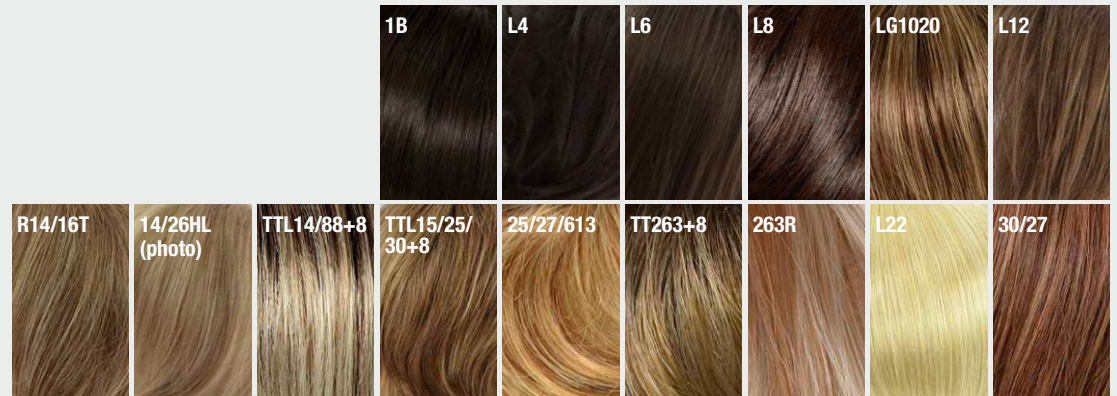

14/26HL

Top Curly Long★★★★

100% High Heat Fiber
Größe/size: ca. 16 x 16 cm
Haarlänge/hair length: ca. 45 cm