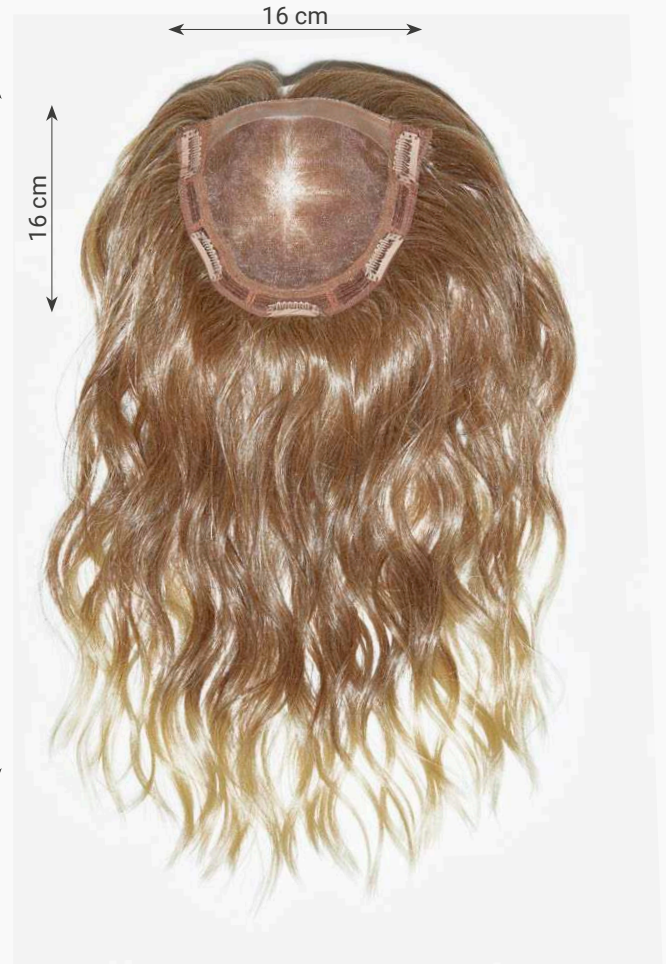

12/14/26+12
Dark Blond
Balayage

MH

Hi Filler Page ★★★★★+II

100% High Heat Fiber
Größe/size: ca. 17 x 19 cm
Haarlänge/hair length: ca. 18-30 cm

4/6 Dark Brown	27/4-4 Chocolate Hazelnut	8/6/27 Mocca Mix	8/30/28 Terracotta Gold
48/38Root Stone Grey	101/51+6 Silver	305K Snow Mix	
12/14/26+12 Dark Blond Balayage (photo)	14/88+8 Champagne Balayage	22/16+14 Sandy Blond Balayage	23/14+6 Pearl Blond Balayage
			23/14 Biscuit Blond Balayage

14/26HL

Top Curly Long★★★★

100% High Heat Fiber
 Größe/size: ca. 16 x 16 cm
 Haarlänge/hair length: ca. 45 cm

RL19/23RT
Shaded Biscuit

GM

RL19/23
Biscuit

Nature Top Curly ★★★★★

100% High Heat Fiber
Größe/size: ca. 16 x 17 cm
Haarlänge/hair length: ca. 45 cm