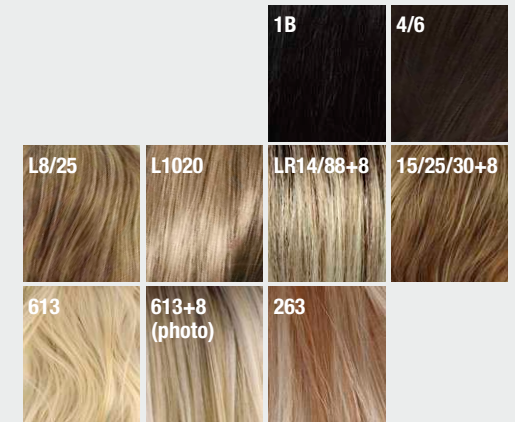

RL2/4
Off Black

RL4/6
Black Coffee

RL8/29
Hazelnut

* Solange Vorrat!/While stocks last!

613+8

GM

Top Extra Long ★★★★★ + LI

100% High Heat Fiber
Größe/size: ca. 18 cm x 19 cm
Haarlänge/hair length: ca. 60 cm gestuft