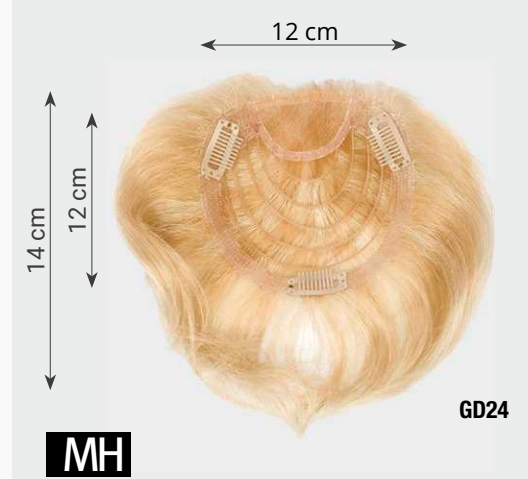

GM

Solange Vorrat! while stocks last!

Small Wonder Short**

Größe/size: ca. 7 x 13 cm
Haarlänge/hair length: ca. 15 cm

2, 8, 24/14, 60

MH

Micro Tuffa***

Größe/size: ca. 12 x 13 cm
Haarlänge/hair length: ca. 10 cm

1B*, **2/4**, L8, L10/20*, L12, GM12/23, 14/26R+12*, 101/14, 20R27+10, 24/18T, GM24/14*, GD24*, R25F*, GMS101*, 33/130R, 38, 305K*, 56, 60

MH

Volume II (Mono)****

Größe/size: ca. 10 x 12 cm
Haarlänge/hair length: ca. 28 cm

4/6, L8, 12*, 24/18T, **223/23C**, 38, 56, 305K, 601

MH

Micro Lucky Crown***

Größe/size: ca. 12 x 12 cm
Haarlänge/hair length: ca. 14 cm

L10/20*, L12*, 14/26R+12, 101/14*, 20R27+10*, 24/18T*, GM24/14, **GD24**, GMS101, G33*, 36, 305K*, 56*, 60

★★★★

Größe/size: ca. 18,5 x 18,5 cm
 Haarlänge/hair length: ca. 10 - 15 cm
 2/4, 4/6, 12R, 24/18T, 234/23C, 386R

MH
Optima Lace Light

●●●+||

Größe/size: ca. 27 x 24 cm
 Haarlänge/hair length: ca. 8 - 10 cm
 L8, 8/6/27, 10/16/27+10, 12/14/26+12,
 14/26+12, 22/15H, 33/29/27+6*, New 38, 511T,
 305K, 101/60/51, 60