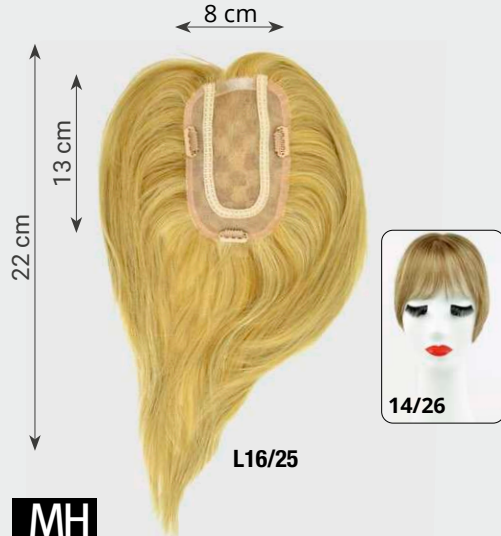

GM

Magic Top Remy A HH ****

100% Echthaar/human hair
Größe/size: ca. 9 x 15 cm
Haarlänge/hair length: ca. 30-35 cm

GM

Magic Top C Echthaar (Mono) ****

100% Echthaar/human hair
Größe/size: ca. 14 x 13 cm
Haarlänge/hair length: ca. 45 cm

GM

Remy Filler Light Long *****

100% Remy Human Hair –
Lace-tulle with silicon strips
Größe/size: ca. 15,5 x 15 cm
Haarlänge/hair length: ca. 50 cm

16

33R

MH

Solange Vorrat! / while stocks last!

182 Light HH (Mono)

★★★★

100% Echthaar/human hair

Größe/size: ca. 16 x 15 cm

Haarlänge/hair length: ca. 40-45 cm

14/26

L16/25

MH

Part Piece Mono HH

★★★★

100% Echthaar/human hair

Größe/size: ca. 8 x 13 cm

Haarlänge/hair length: ca. 22 cm

38

MH

New Part Piece Mono HH ★★★★★

100% Echthaar/human hair