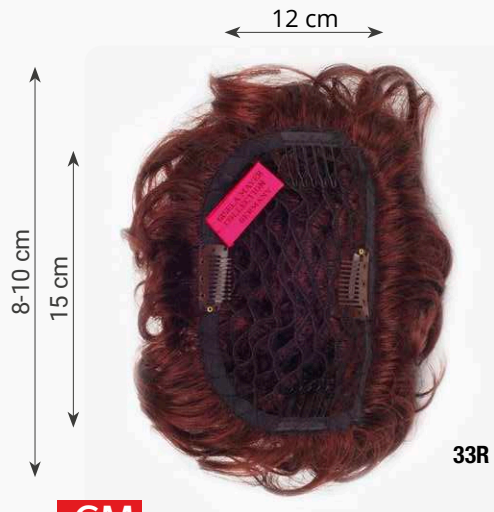

* Solange Vorrat!/While stocks last!

GM

Top Filler Perfection ***

Größe/size: ca. 27 x 23 cm
Haarlänge/hair length: ca. 9 cm
L6, **L8**, GMJ814, 8/25/30, LG1020, LR12, 14/26R, 14/88+8, LF1625, 56

40

MH

Style 159 Light Long**

Größe/size: ca. 11 x 11 cm
Haarlänge/hair length: ca. 10 cm

L4, L6, L8*, 8/25/30*, L10/20*, 14/26R+8, 14/26R*, 18/22, **L16/25**, 101/14, G38*, 119, 101/60/51, 305K, 56, 60

GM

Style 159**

Größe/size: ca. 12 x 15 cm
Haarlänge/hair length: ca. 8 - 10 cm