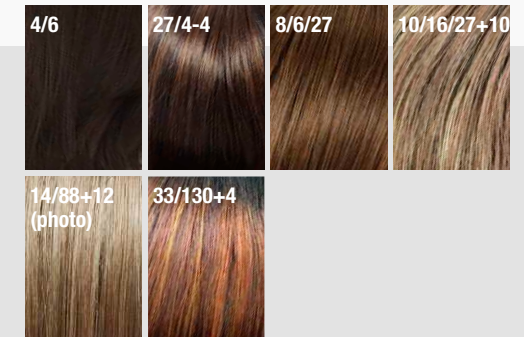

* Solange Vorrat!/While stocks last!