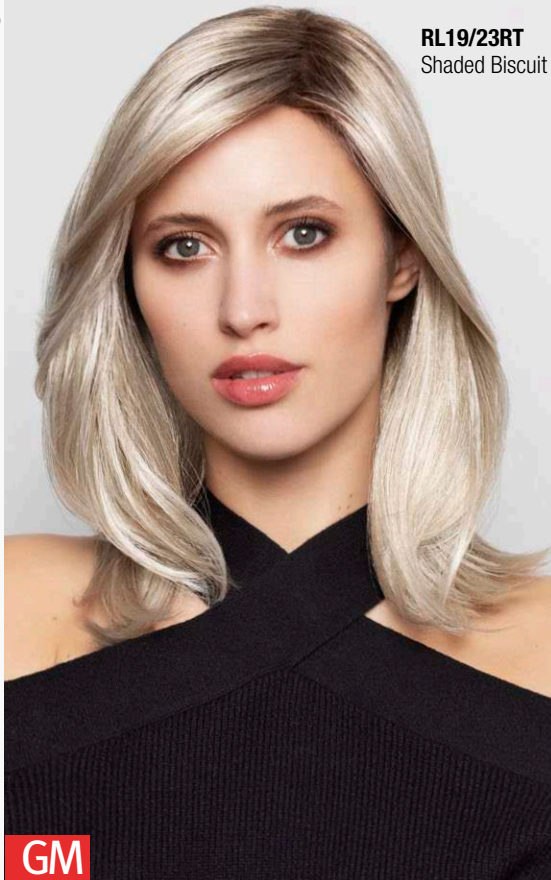

RL19/23RT
Shaded Biscuit

GM