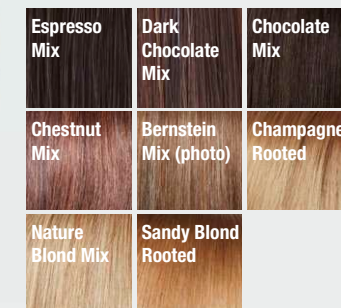

GM

Magic Top Lace Echthaar (Mono+LI)

★★★★★ +LI

100% Remy Human Hair
Größe/size: ca. 15 x 14 cm
Haarlänge/hair length: ca. 30 cm

GM

Pony 166 Long Echthaar/HH ★★

100% Echthaar/human hair
Größe/size: ca. 10 x 5 cm
Haarlänge/hair length: ca. 15-30 cm
Mehr Pony Styles im "Hair to go" Katalog/more fringes in "Hair to go Collection"

Bernstein Mix

GM

Magic Pony HH ★★★

100% Echthaar/human hair
Größe/size: ca. 9 x 10,5 cm
Haarlänge/hair length: ca. 20 cm

GM

Luxury Top Filler Lace ***+1+

100% Remy Human Hair
Größe/size: ca. 17 x 19 cm
Haarlänge/hair length: ca. 40 cm
gestuft/layered, feines Wabenteil/fine comb piece