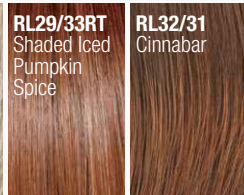

RL19/23RT
Shaded Biscuit
(photo)

GM Solange Vorrat! / while stocks last!

Nature Top Short ★★★★★

100% High Heat Fiber
Größe/size: ca. 16 x 16 cm
Haarlänge/hair length: ca. 25 cm