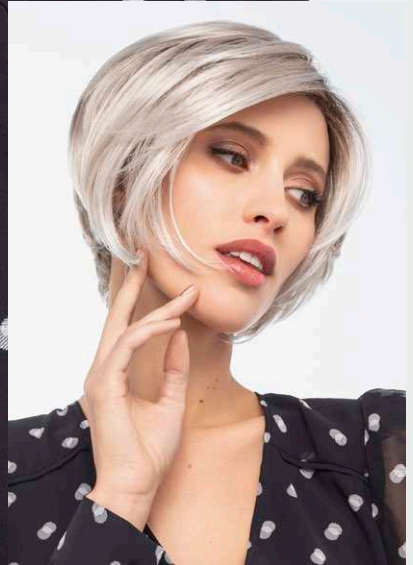

Größe/size: ca. 13 x 15 cm
 Haarlänge/hair length: ca. 30 cm

* Solange Vorrat!/While stocks last!

305K

GM

Top Part Cover ★★★★★

Größe/size: ca. 8 x 13 cm
Haarlänge/hair length: ca. 25 cm

				1B	4/6	637T	L8
8/16+2	L12	12/14/26+12	12/26+8	14/20/25R	14/263+8	14/26A (photo)	20R/27+10
22H/22+12	23A/26	33/130/2	36/38	119+6	GM56/58/36	305K	60M