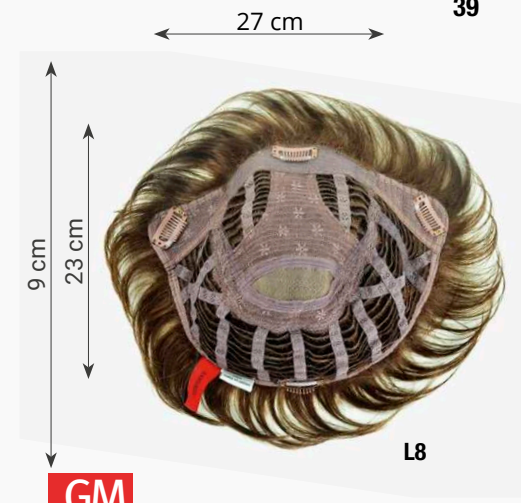

GM
Solution C
(Mono) ★★★★★

Größe/size: ca. 18 x 19 cm
Haarlänge/hair length: ca. 35 cm

			4/6
12R	14/26R	18/22	24/18T
223/23C	33/32C (photo)	386R	601R

GM

Lucky Groß/Large

Größe/size: ca. 24 x 24 cm
Haarlänge/hair length: ca. 8 - 10 cm

KUNSTHAAR/SYNTETIC

GM

Lucky

Größe/size: ca. 16 x 16 cm
Haarlänge/hair length: ca. 10 cm

GM

Top Filler Perfection Mono ****

Größe/size: ca. 16 x 16 cm
Haarlänge/hair length: ca. 12 cm
L4, L6/30H, L6, GMJ814, L8, LF825, 8/25/30, LR12, 12/26+8, LG1020, 101/14, LF1425, **14/26+12**, 1426R, 14/88+8, 15/25/30+8, LF1625, 18/22, 24/22+12*, L22+8, GD60/88+4*, WB2+8, 101, 33/130+4, JR38, 44, 119, 305K, 305K-Root, 56, 60

* Solange Vorrat!/While stocks last!

GM

Top Filler Perfection ***

Größe/size: ca. 27 x 23 cm
Haarlänge/hair length: ca. 9 cm
L6, **L8**, GMJ814, 8/25/30, LG1020, LR12, 14/26R, 14/88+8, LF1625, 56

40

MH

Style 159 Light Long**

Größe/size: ca. 11 x 11 cm
Haarlänge/hair length: ca. 10 cm

L4, L6, L8*, 8/25/30*, L10/20*, 14/26R+8, 14/26R*, 18/22, **L16/25**, 101/14, G38*, 119, 101/60/51, 305K, 56, 60

GM

Style 159**

Größe/size: ca. 12 x 15 cm
Haarlänge/hair length: ca. 8 - 10 cm