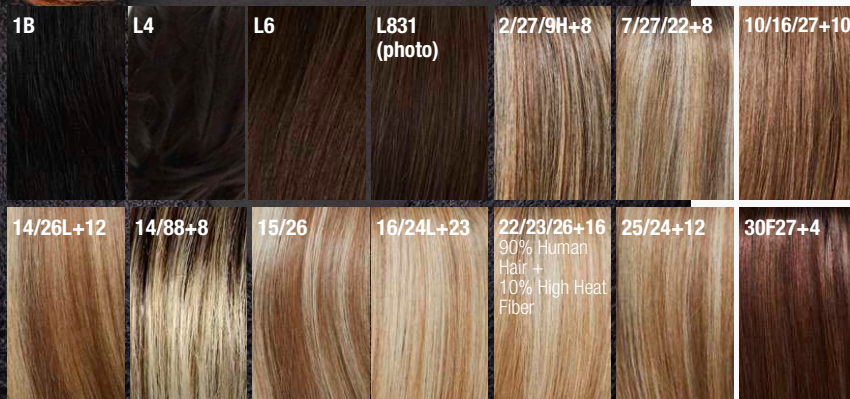

ab from 01.2024

Remy Topper Extra Lace****+LI

100% Remy Human Hair
Größe/size: ca. 18 x 19 cm (doppelt Lace)
Haarlänge/hair length: ca. 40-42 cm

30F27+4

GM

L831

Extra Long HH Filer★★★★

100% Remy Human Hair
Größe/size: ca. 17,5 x 18 cm
Haarlänge/hair length: back ca. 45 cm
Pony/fringe ca. 20 cm