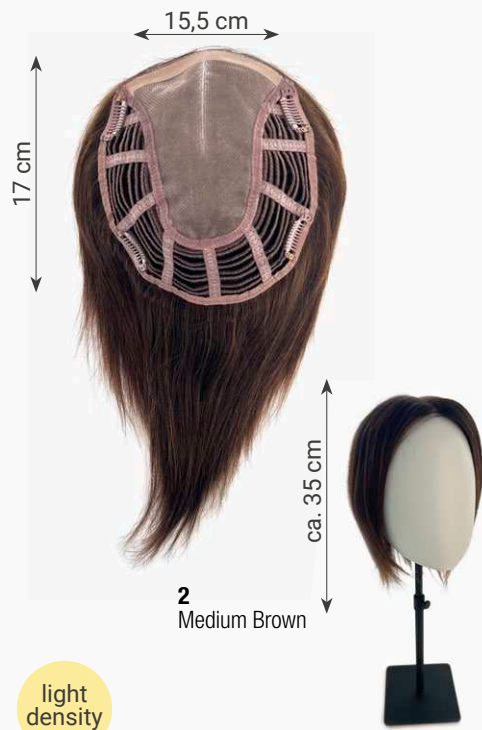

Reunion ★★★★★

Seite 6

Größe/size:
ca. 14 x 18cm
Haarlänge/hair
length:
ca. 40-45 cm

Top Filler Delia Mono HH (Mono)
★★★★

Seite 8

Größe/size:
ca. 10 x 15 cm
Haarlänge/hair
length:
ca. 45 cm

Remy Topper Long ★★★★★

Seite 10

Größe/size:
ca. 19 x 18 cm
Haarlänge/hair
length: ca. 40 cm

Solution C Echthaar (Mono) ★★★★★

Seite 13

Größe/size:
ca. 16 x 16 cm
Haarlänge/hair
length: ca. 10 cm

Top Filler Perfection Mono Echthaar
★★★★

GM ab from 12.2023

Remy Mono Topper Short ★★★★★

100% Remy Human Hair
Größe/size: ca. 15,5 x 17 cm
Haarlänge/hair length: ca. 35 cm

1B Dark Brown	2 Medium Brown (photo)	4 Light Brown	6/8/10 Light Brown Mix
10/16/22 Dark Sandy Blond Balayage	10/16/27 Bernstein Balayage	12/14/25 Champagne Balayage	14/25 Golden Mix
16/22 Light Ash Blond	8/19/22 Biscuit Balayage	22 Light Blond	60 Platinum Blond

GM ab from 12.2023

Remy Integration Mono ★★★★★

100% Echthaar/human hair
Größe/size: ca. 14 x 16,5 cm
Haarlänge/hair length: ca. 35 cm

1B Dark Brown	2 Medium Brown (photo)	4 Light Brown	6/8/10 Light Brown Mix
10/16/22 Dark Sandy Blond Balayage	10/16/27 Bernstein Balayage	12/14/25 Champagne Balayage	14/25 Golden Mix
16/22 Light Ash Blond	8/19/22 Biscuit Balayage	22 Light Blond	60 Platinum Blond