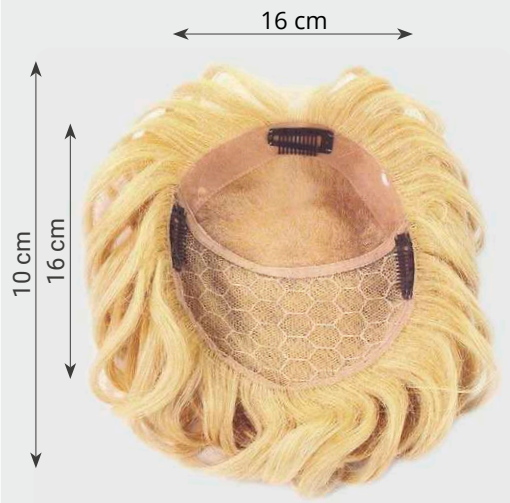

GM
Solution C
(Mono) ★★★★★

Größe/size: ca. 18 x 19 cm
Haarlänge/hair length: ca. 35 cm

			4/6
12R	14/26R	18/22	24/18T
223/23C	33/32C (photo)	386R	601R

GM

Lucky Groß/Large

Größe/size: ca. 24 x 24 cm
Haarlänge/hair length: ca. 8 - 10 cm

KUNSTHAAR/SYNTETIC

GM

Lucky

Größe/size: ca. 16 x 16 cm
Haarlänge/hair length: ca. 10 cm

GM

Top Filler Perfection Mono ****

Größe/size: ca. 16 x 16 cm
Haarlänge/hair length: ca. 12 cm
L4, L6/30H, L6, GMJ814, L8, LF825, 8/25/30, LR12, 12/26+8, LG1020, 101/14, LF1425, **14/26+12**, 1426R, 14/88+8, 15/25/30+8, LF1625, 18/22, 24/22+12*, L22+8, GD60/88+4*, WB2+8, 101, 33/130+4, JR38, 44, 119, 305K, 305K-Root, 56, 60