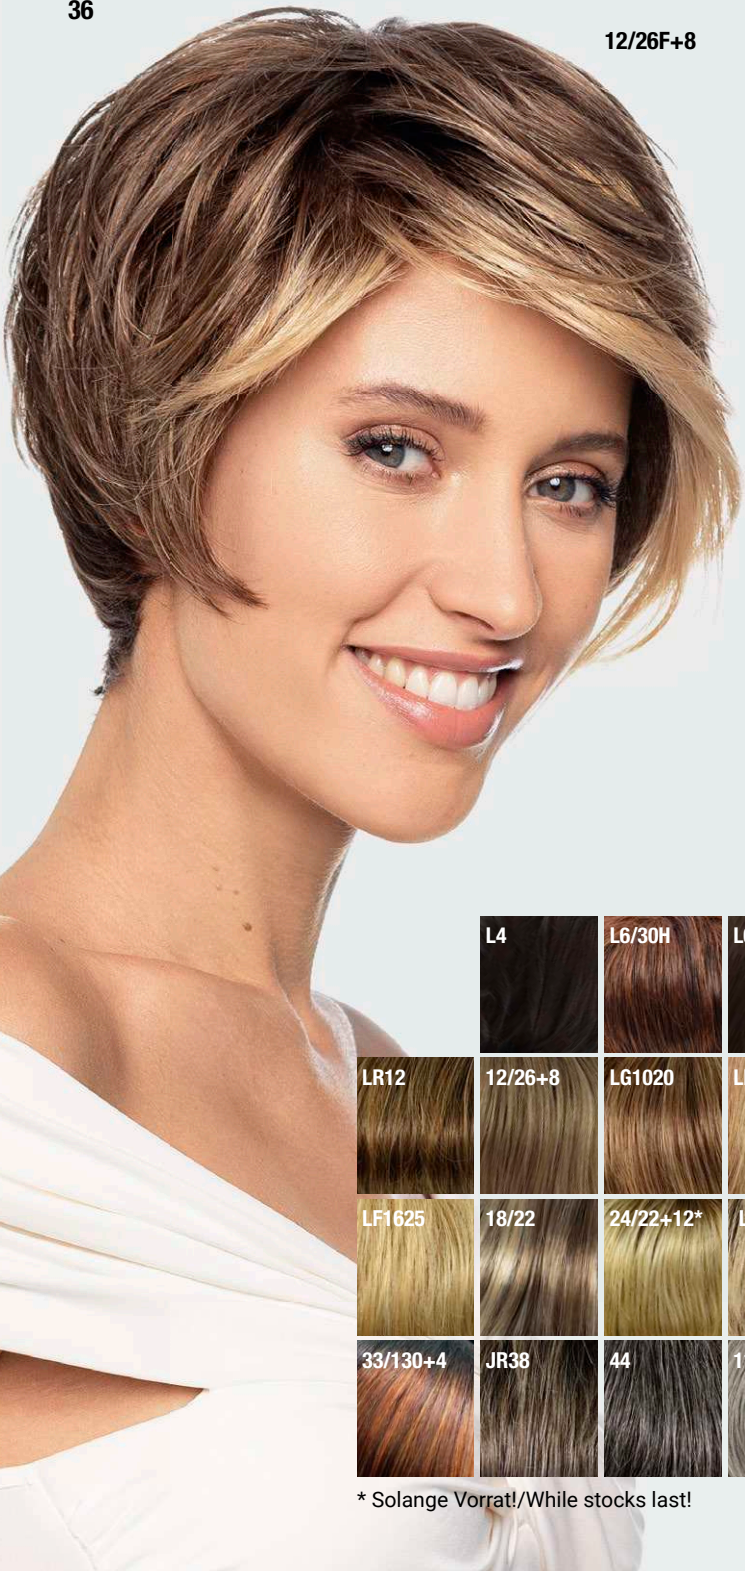

12/26F+8

GM
Top Filler
Perfection Mono ****

Größe/size: ca. 16 x 16 cm
Haarlänge/hair length: ca. 12 cm

MH
New Top Filler Perfection
Mono Lace ****+LI

Größe/size: ca. 23 x 21 cm
Haarlänge/hair length: ca. 14 cm

L4	L6/30H	L6	GMJ814	L8	LF825	8/25/30	
LR12	12/26+8	LG1020	LF1425	14/26+12 (photo)	1426R	14/88+8	15/25/30+8
LF1625	18/22	24/22+12*	L22+8	GD60/88+4*	WB2+8	101/14	101
33/130+4	JR38	44	119	305K	305K-Root	56	60

L4	L6	L6/30	L8 (photo)	L8/25	
8/25/30	L10/20	L12	12/26F+8	14/26R+8	1426R
L1625	18/22	101/14	101	33/130+4	G38
119	119+6	101/60/51	305K	56	60

* Solange Vorrat!/While stocks last!