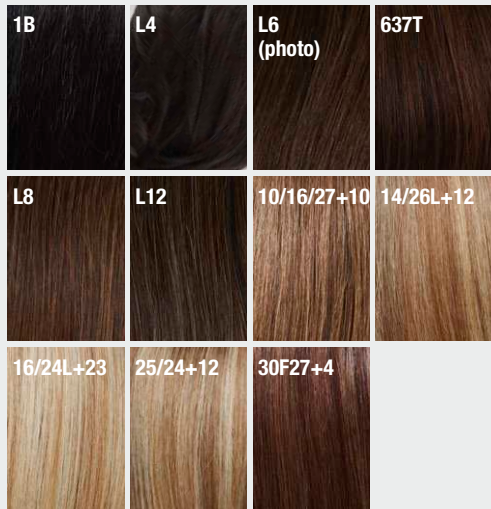

GM

Magic Top Lace Echthaar (Mono+LI)

★★★★★ +LI

100% Remy Human Hair
Größe/size: ca. 15 x 14 cm
Haarlänge/hair length: ca. 30 cm

GM

Pony 166 Long Echthaar/HH ★★

100% Echthaar/human hair
Größe/size: ca. 10 x 5 cm
Haarlänge/hair length: ca. 15-30 cm
Mehr Pony Styles im "Hair to go" Katalog/more fringes in "Hair to go Collection"

Bernstein Mix

GM

Magic Pony HH ★★★

100% Echthaar/human hair
Größe/size: ca. 9 x 10,5 cm
Haarlänge/hair length: ca. 20 cm

GM

Luxury Top Filler Lace ***+1+

100% Remy Human Hair
Größe/size: ca. 17 x 19 cm
Haarlänge/hair length: ca. 40 cm
gestuft/layered, feines Wabenteil/fine comb piece