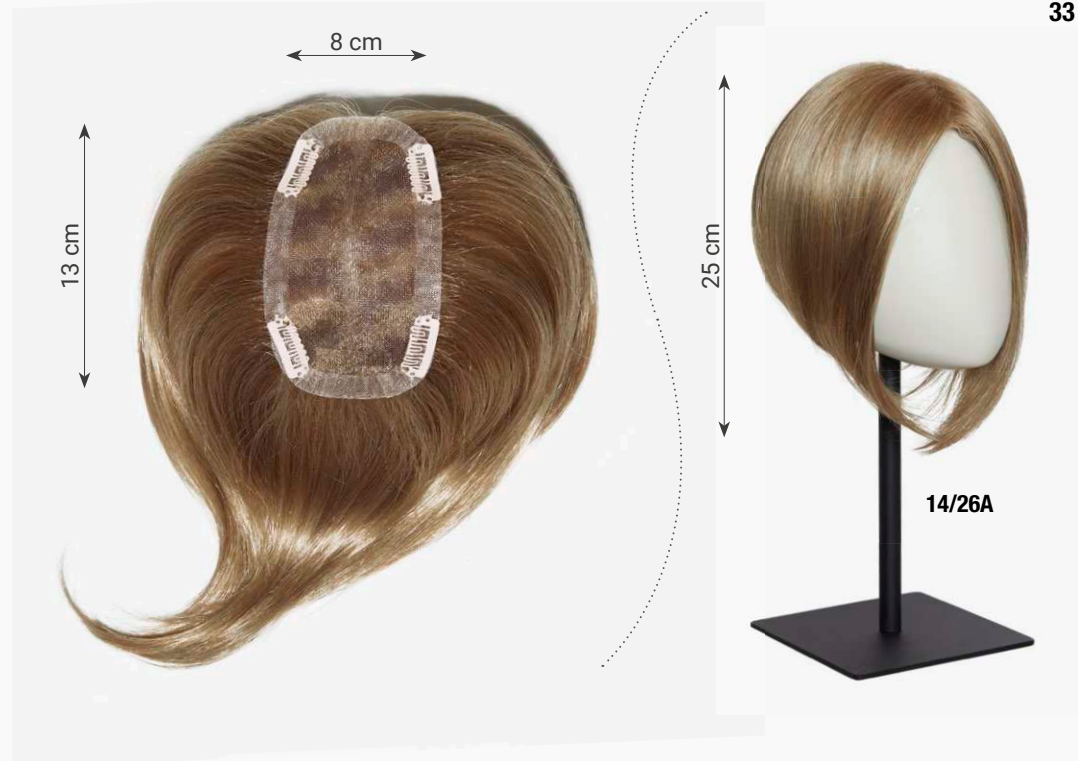

1B	4/6	637T	L8	8/16+2	L12	
12/14/26+12 (photo)	12/26+8	14/20/25R	14/263+8	14/26A	20R/27+10	22H/22+12
23A/26	33/130/2	36/38	119+6	GM56/58/36	305K	60M

12/14/26+12

GM

Top Comfort Page***+LF

Größe/size: ca. 24 x 18 cm
Haarlänge/hair length: ca. 25 cm

Größe/size: ca. 13 x 15 cm
 Haarlänge/hair length: ca. 30 cm

* Solange Vorrat!/While stocks last!

305K

GM

Top Part Cover ★★★★★

Größe/size: ca. 8 x 13 cm
Haarlänge/hair length: ca. 25 cm

				1B	4/6	637T	L8
8/16+2	L12	12/14/26+12	12/26+8	14/20/25R	14/263+8	14/26A (photo)	20R/27+10
22H/22+12	23A/26	33/130/2	36/38	119+6	GM56/58/36	305K	60M