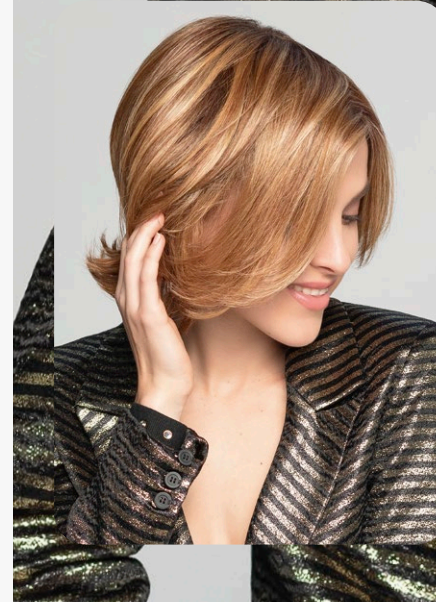

MH

27/234+8
Golden Nutmeg

DUO LADY ★★★★★

30% Echthaar / Human Hair
70% Hightechfaser / High Heat Fiber

Kopfgröße / head size:
Standard / average

MH

8/16+2
Amaretto
Cream

DUO FIRENZE ★★★★★+LF