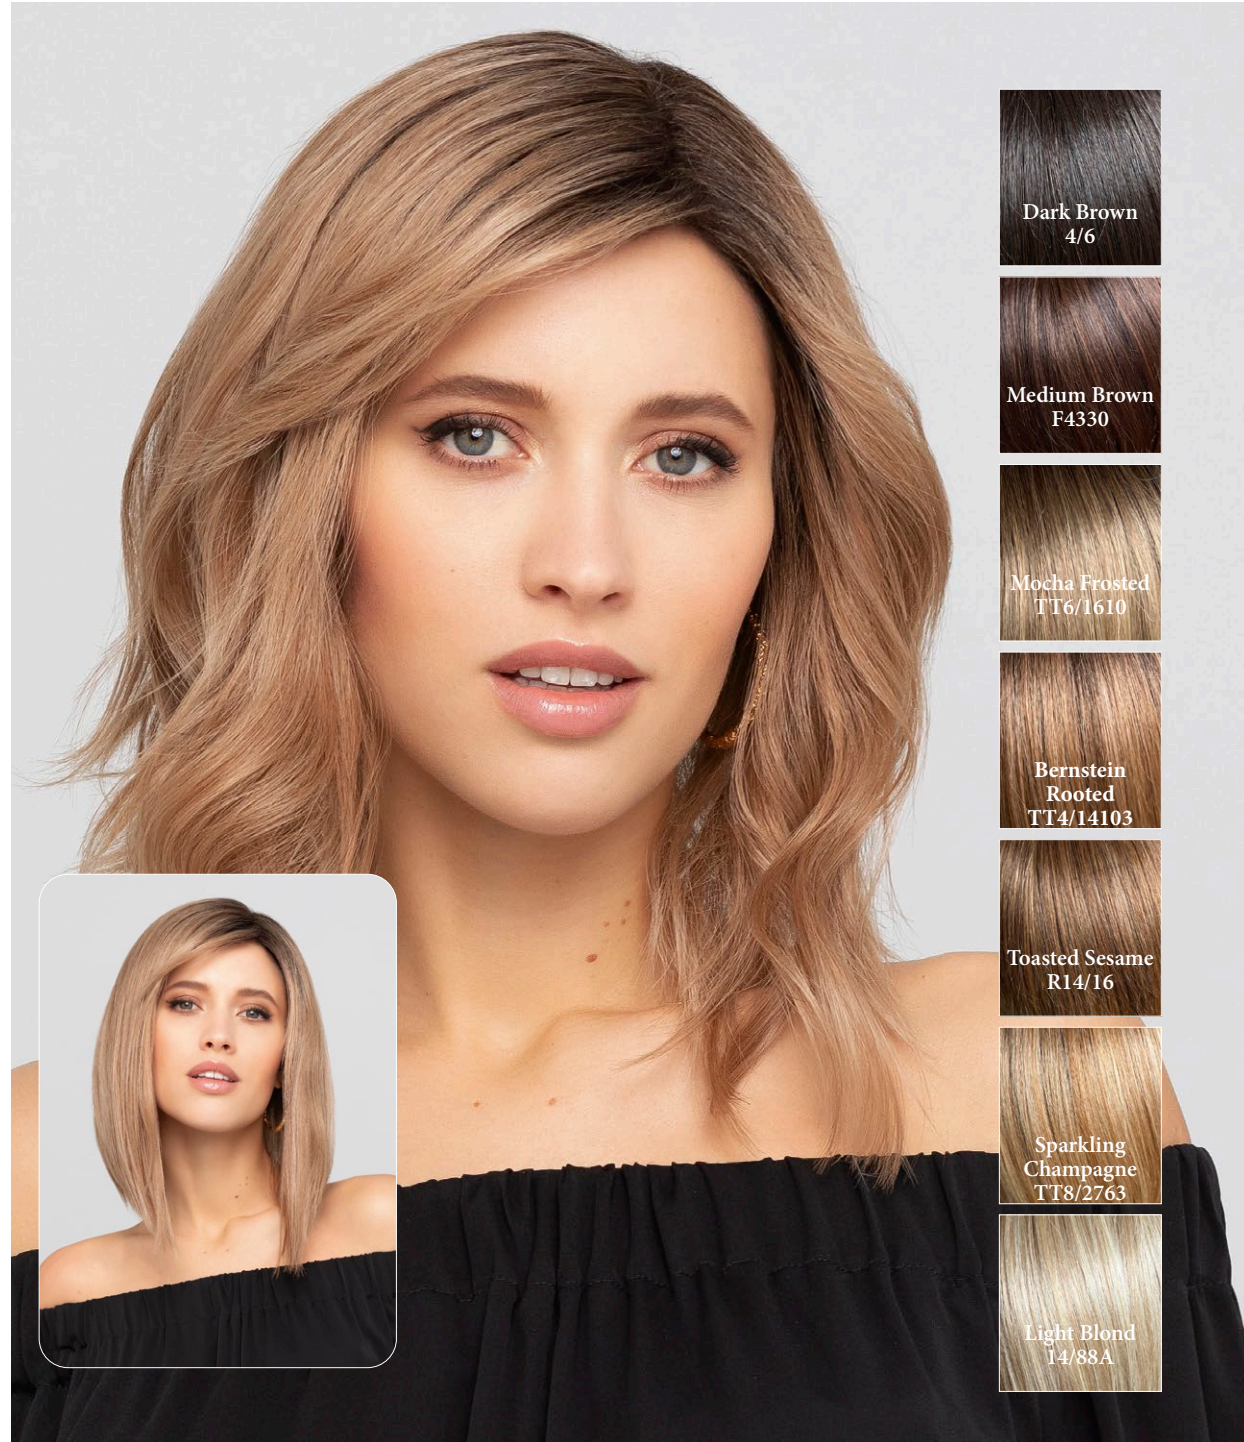

GISELA

SUPREME

MAYER

DUO FIBER

MH

Bernstein Rooted
TT4/14103

SUPREME 50% HUMAN HAIR + 50% HIGH HEAT FIBER
PAGE LONG ★★★★★ +LF
(LIGHT)

MH