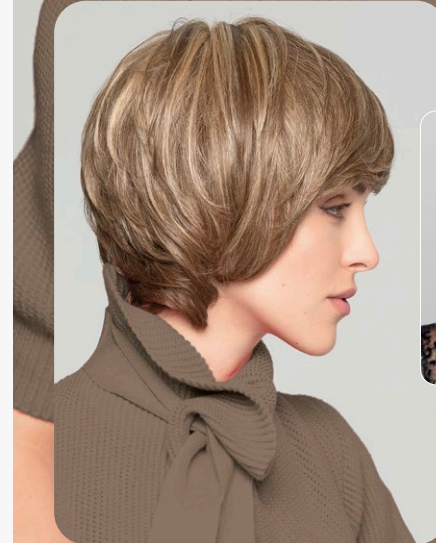

MH

18/26
Mocha Frost

**DUO FIBER
KYLIE ★★★★★+LF
MONO LACE DELUXE**

(Solange Vorrat! While stocks last!)

30% Echthaar / Human Hair
70% Hightechfaser / High Heat Fiber

Kopfgröße / head size:
Standard / average