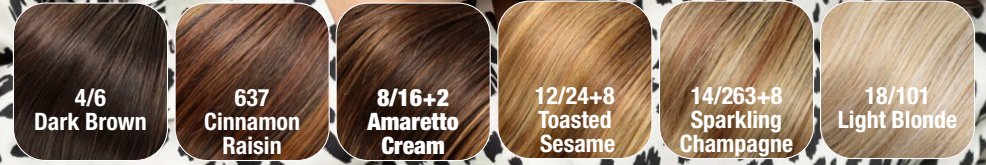

* Solange Vorrat! While stocks last!

MH

60
Light Grey

DUO OLIVIA **

30% Echthaar / Human Hair
70% Hightechfaser / High Heat Fiber
Kopfgröße / head size:
Standard / average

* Solange Vorrat! While stocks last!

MH

8/16+2
Amaretto Cream

DUO ERICA ★★★★★+LF

30% Echthaar / Human Hair
70% Hightechfaser / High Heat Fiber
Kopfgröße / head size:
Standard / average

4/6
Dark Brown

637
Cinnamon Raisin

8/16+2
Amaretto Cream

12/24+8
Toasted Sesame