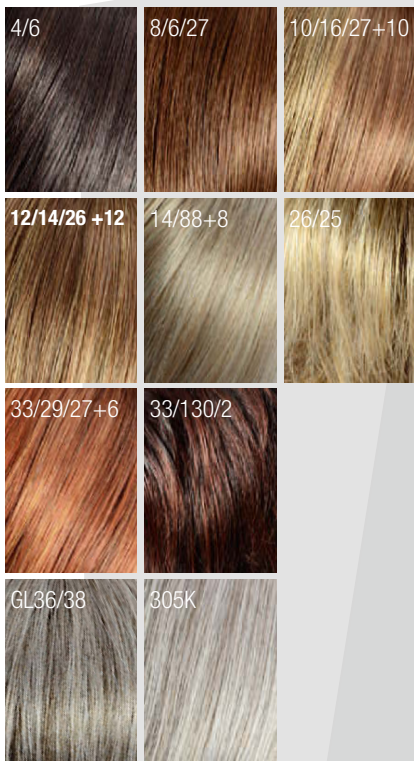

Black

Espresso Mix

Mocca Rooted

Darkchocolate Mix

Bernstein Rooted

Tobacco Rooted

Darksand Rooted

Sand Mix/Rooted

Ginger Rooted

Champagne Mix/Rooted

Pearlblond Rooted

Mango Mix

Hotchilli Mix/Rooted

Auburn Rooted /Mix

Smoke Mix

Snow Mix

\* Solange Vorrat!/While stocks last!

**Darksand Rooted**

**Visconti Chic Lace ★★★+LF**  
 (Größe/Size ca. 52 - 53 cm)

**12/14/26+12**

**Visconti Gold Pearl ★★★★★+LF**  
 Solange Vorrat!/While stocks last!

**Visconti Gold Page ★★★★★★+LF**

1B, 4/6, 8/6/27, 10/16/27+10, 12/14/26+12, 16/22/25, 22/15H,  
25/23-14+12, 33/29/27+6, 305K, 60

14/88+12

**Visconti Gold Moon ★★★★★★+LF**

4/6, 27/4-4, 8/6/27, 12/14/26+12, 14/26+12, 14/88+8, 22/15-14, 26/23+12