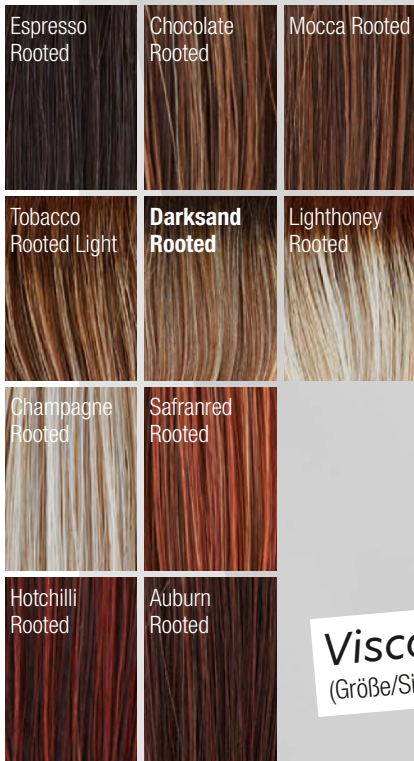

Black

Espresso Mix

Mocca Rooted

Darkchocolate Mix

Bernstein Rooted

Tobacco Rooted

Darksand Rooted

Sand Mix/Rooted

Ginger Rooted

Champagne Mix/Rooted

Pearlblond Rooted

Mango Mix

Hotchilli Mix/Rooted

Auburn Rooted /Mix

Smoke Mix

Snow Mix

\* Solange Vorrat!/While stocks last!

**Darksand Rooted**

**Visconti Chic Lace ★★★+LF**  
 (Größe/Size ca. 52 - 53 cm)

**12/14/26+12**

**Visconti Gold Pearl ★★★★★+LF**  
 Solange Vorrat!/While stocks last!

**Visconti Gold Page ★★★★★★+LF**

1B, 4/6, 8/6/27, 10/16/27+10, 12/14/26+12, 16/22/25, 22/15H,  
25/23-14+12, 33/29/27+6, 305K, 60

14/88+12

**Visconti Gold Moon ★★★★★★+LF**

4/6, 27/4-4, 8/6/27, 12/14/26+12, 14/26+12, 14/88+8, 22/15-14, 26/23+12