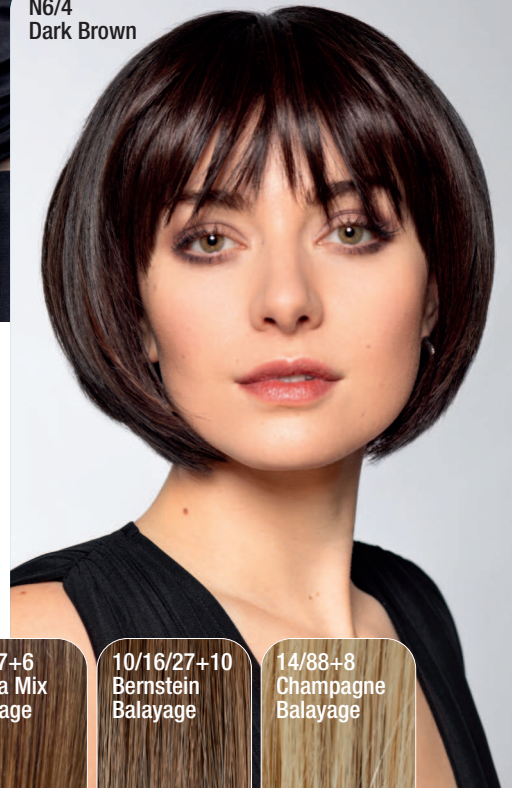

14/88+8
Champagne Balayage

24/14+8
Sandy Blond Balayage

MAGIC ARROW

★★★ (Lace Part)

100% High Heat Fiber

1B
Black

N6/4
Dark Brown

27/4-4
Chocolate
Hazelnut

10/16/27+10
Bernstein
Balayage

12/27/16+12
Honey Mix
Balayage

24/14+8
Sandy Blond
Balayage

4

Ice Grey Mix

N6/4
Dark Brown

MAGIC DATE

100% High Heat Fiber

1B
Black

N6/4
Dark Brown

23/20
New Swedish
Blond

130/33
Chestnut Mix

Ice Grey Mix

8/6/27+6
Mocca Mix
Balayage

10/16/27+10
Bernstein
Balayage

14/88+8
Champagne
Balayage