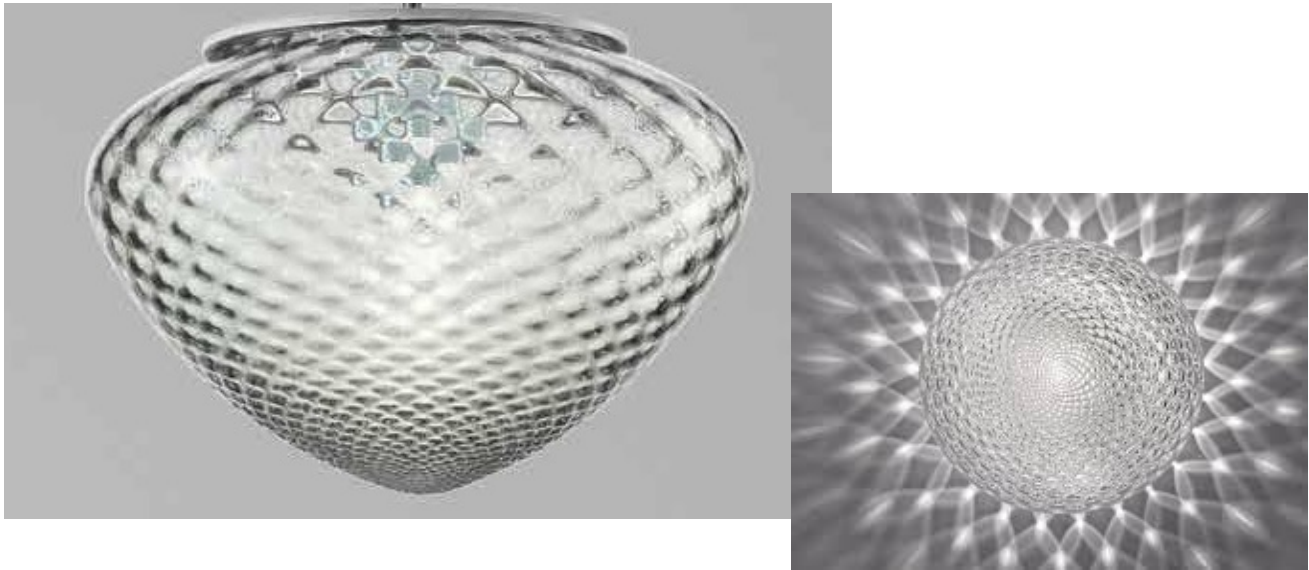

TOWER LIGHTING  
SPECIFICATION

1508 W. 55th Street  
La Grange, IL 60525  
P 708.246.9429 F 708.246.9352  
Email Sales@TowerLighting.com  
WWW.TOWERLIGHTING.COM

**CUORE Flush Mount**

**Description:** The Cuore (Italian word for Heart) embraces the quality and pride that goes into every Venetian glass design. This pure and simple design is stunning to see with its spray of light across the ceiling.

**Shade Color:** Hand blown Murano quilted glass in Clear

**Body Finish:** Chrome

**Lamp:** 1 x 75 watt E27

**Dimmable:** Yes

**Origin:** *Made in Italy*

**UL Listed**

**Dimensions:** 7"H x 10" Diameter

<b>PRODUCT #</b> TLSIRU-CUORE-7X10-CQ-CH	<b>Date:</b>
<b>COMPANY:</b>	<b>Fixture Type:</b>
<b>PROJECT:</b>	<b>Approved by:</b>