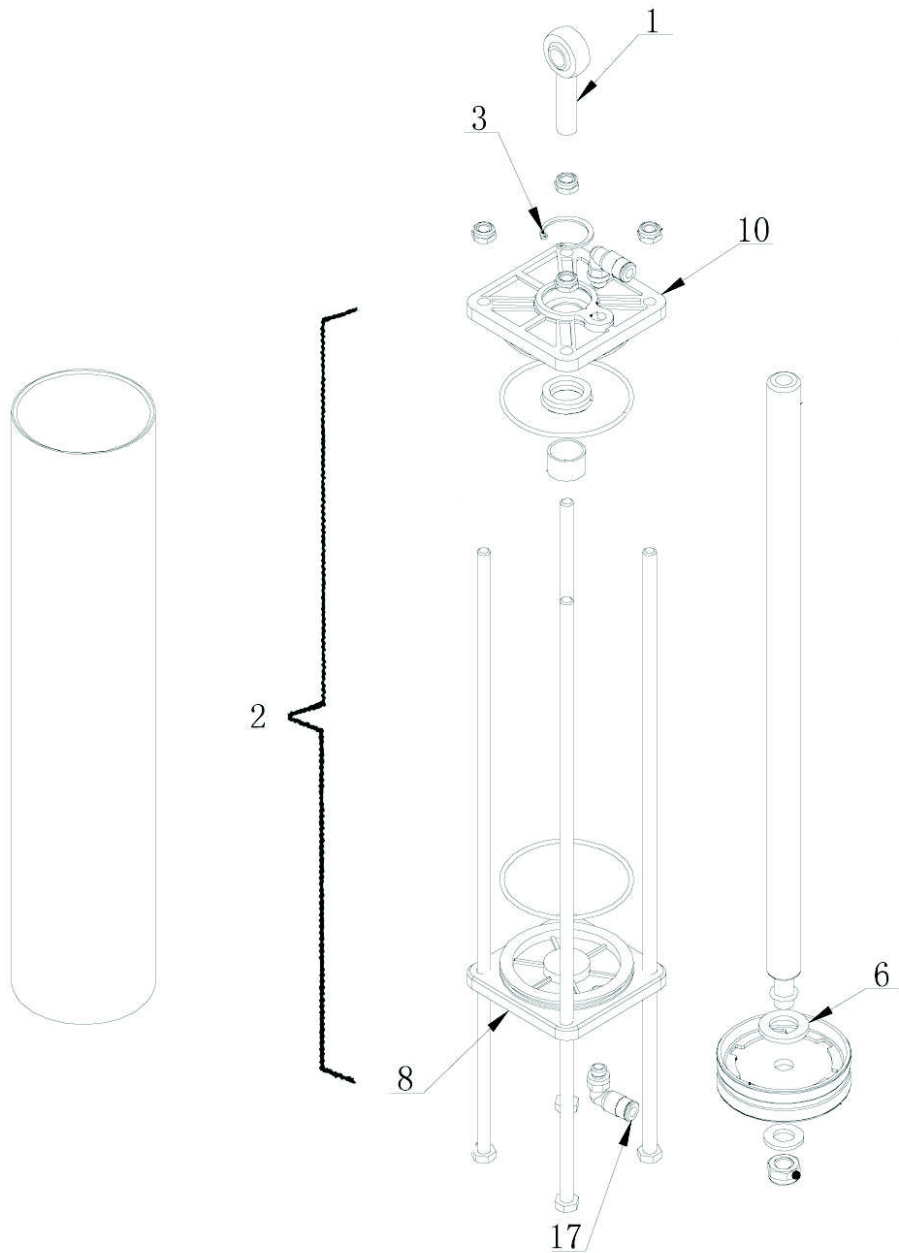

TC-1000

Spare Parts List

<u>ITEM</u>	<u>PART CODE</u>	<u>DESCRIPTION</u>	<u>QTY</u>
1	TC-1000-1201	HEIM END	1
2	TC-1000-1202	SEAL KIT (LIFTING CYLINDER)	1
3	TC-1000-1203	SNAP RING	1
6	TC-1000-1206	FLAT WASHER	1
8	TC-1000-1208	CYLINDER CAP, (MOUNT END)	1
10	TC-1000-1210	CYLINDER CAP, (ROD END)	1
17	TC-1000-1217	ELBOW FITTING, 6mm X 1/8	2