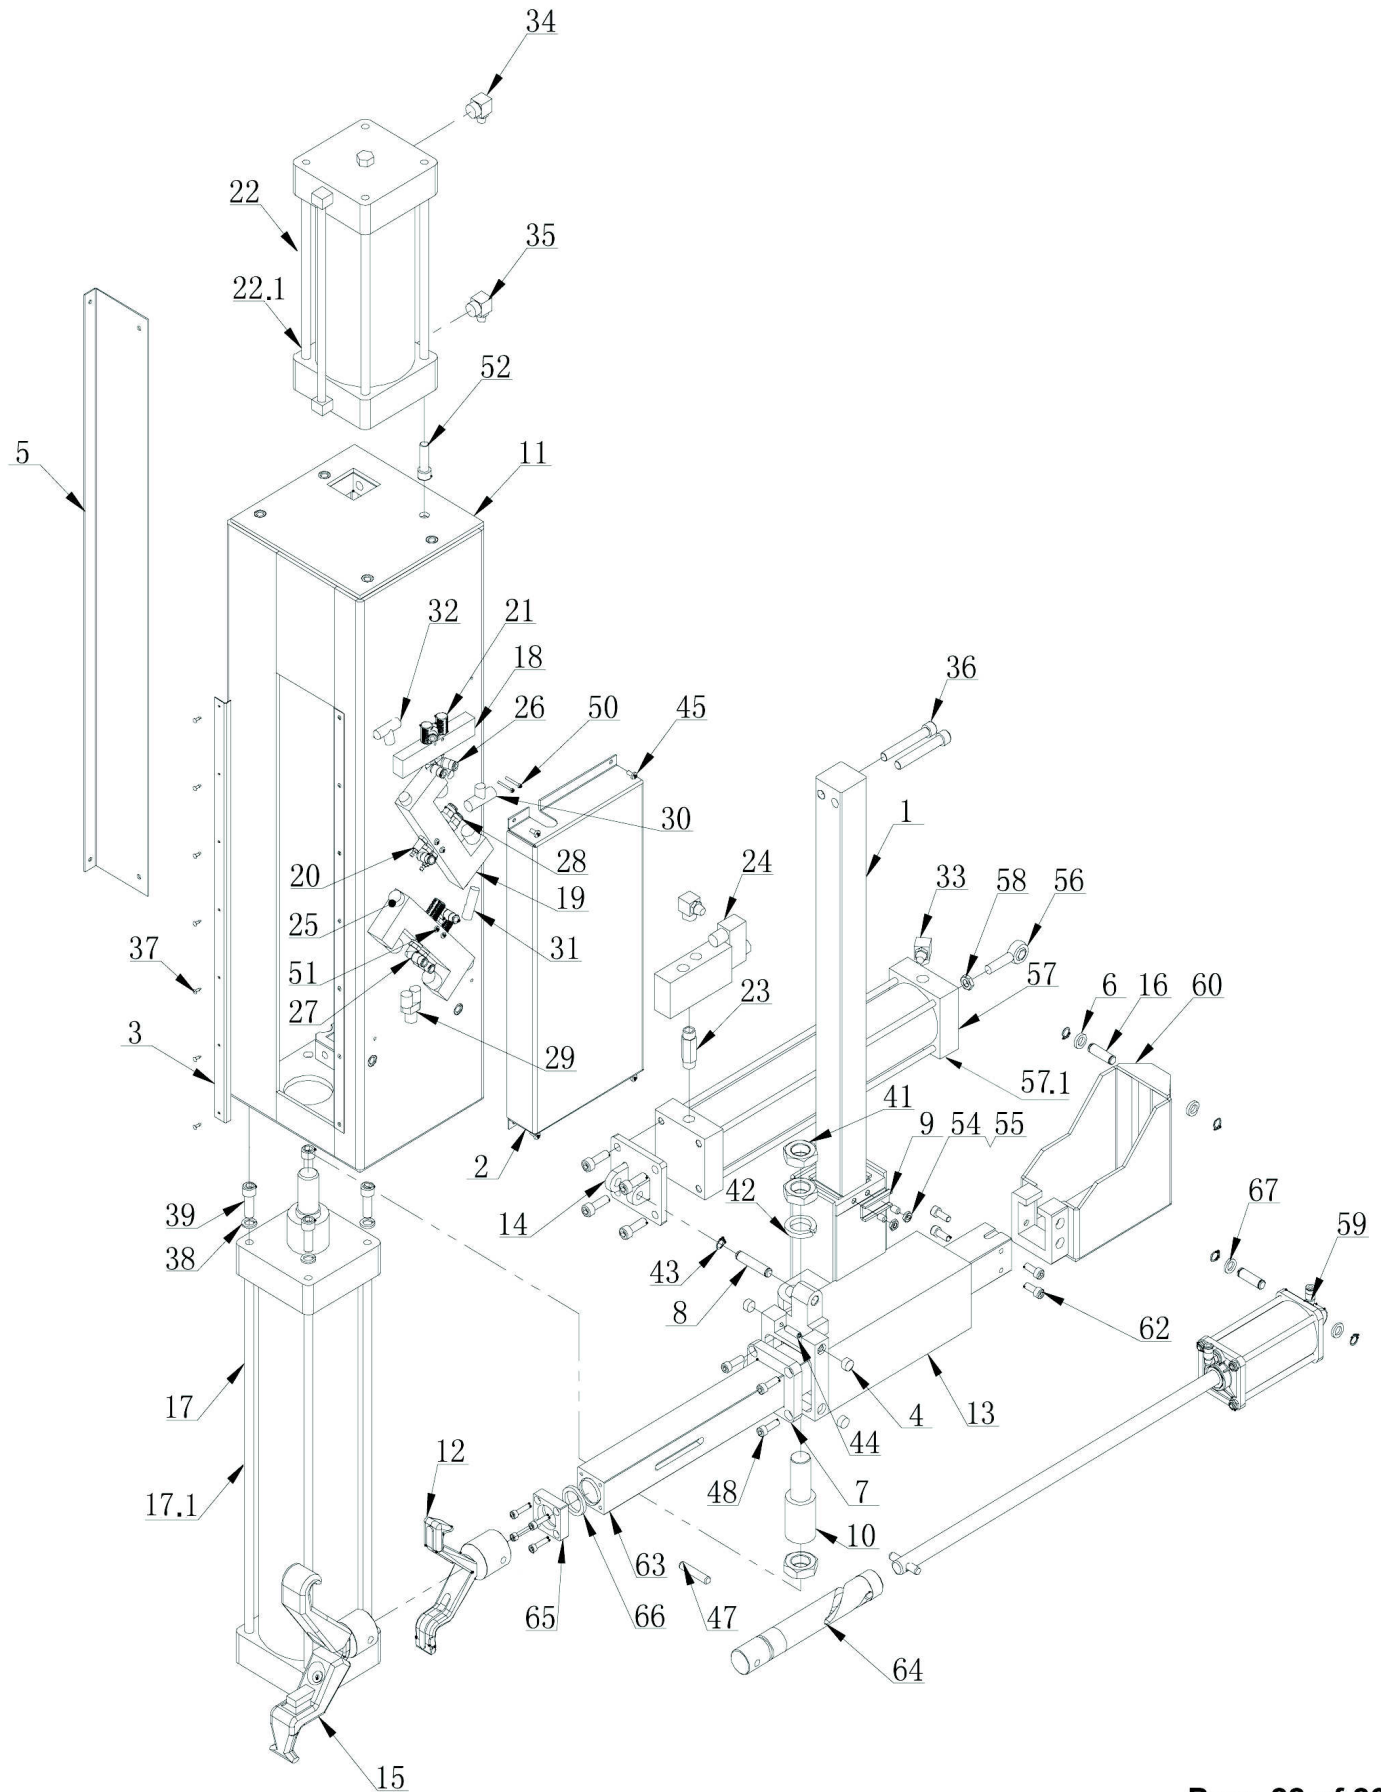

TC-1000

TC-1000

Spare Parts List

ITEM	PART CODE	DESCRIPTION	QTY
1	TC-1000-1701	SUPPORT SHAFT	1
2	TC-1000-1702	COVER	1
3	TC-1000-1703	GUIDE RAIL	2
4	TC-1000-1704	RUB BLOCK	4
5	TC-1000-1705	REAR COVER	1
6	TC-1000-1706	SPACER	2
7	TC-1000-1707	SLIDER INSERT	1
8	TC-1000-1708	CYLINDER PIN	1
9	TC-1000-1709	GUIDE	12
10	TC-1000-1710	ADAPTER	1
11	TC-1000-1711	CYLINDER HOUSING	1
12	TC-1000-1712	DISMOUNT HEAD	1
12-1	TC-1000-1712-1	DISMOUNT HEAD INSERT (BOTTOM)	1
12-2	TC-1000-1712-2	SCREW	2
12-3	TC-1000-1712-3	DISMOUNT HEAD INSERT (TOP)	1
13	TC-1000-1713	SLIDER	1
14	TC-1000-1714	CYLINDER MOUNT	1
15	TC-1000-1715	PLASTIC DISMOUNT HEAD	1
16	TC-1000-1716	CYLINDER PIN	2
17	TC-1000-1717	VERTICAL DISMOUNT CYLINDER	1
17.1	TC-1000-1717.1	SEAL KIT, VERTICAL DISMOUNT CYL.	1
18	TC-1000-1718	VALVE, DISMOUNT HEAD (SWIVEL)	1
19	TC-1000-1719	VALVE, DISMOUNT HEAD (IN-OUT)	1

ITEM	PART CODE	DESCRIPTION	QTY
20	TC-1000-1720	SILENCER (METAL)	2
21	TC-530-9204	SILENCER (PLASTIC)	4
22	TC-1000-1722	ACCUMULATOR	1
22.1	TC-1000-1722.1	SEAL KIT, ACCUMULATOR	1
23	TC-1000-1723	COUPLER	1
24	TC-1000-1724	CONTROL VALVE	1
25	TC-1000-1725	VALVE, DISMOUNT HEAD (UP-DOWN)	1
26	TC-1000-1726	ELBOW FITTING, 6mm X 1/8	3
27	TC-1000-1727	ELBOW FITTING, 8mm X 1/8	4
28	TC-1000-1728	STRAIGHT FITTING, 8mm X 1/8	2
29	TC-1000-1729	T-FITTING, 8mm	1
30	TC-1000-1730	T-FITTING, 8mm - 6mm	1
31	TC-1000-1731	T-FITTING, 6mm - 4mm	1
32	TC-1000-1732	T-FITTING, 6mm	1
33	TC-1000-1733	COMPRESSION ELBOW FITTING, 8mm	1
34	TC-1000-1734	COMPRESSION ELBOW FITTING, 8mm	1
35	TC-1000-1735	COMPRESSION ELBOW FITTING, 10mm	2
36	TC-960-071	BOLT, M10 X 80	4
37	TC-1000-1737	RIVET	14
38	TC-530-9173	FLAT WASHER, # 12	4
39	TC-530-9011	BOLT, M12 X 30	4
41	TC-1000-1741	NUT	3

ITEM	PART CODE	DESCRIPTION	QTY
42	TC-1000-1742	LOCK WASHER	1
43	TC-1000-1743	SNAP RING	6
44	TC-1000-1744	SET SCREW	2
45	TC-660-L048	BOLT, M5 X 10	6
47	TC-1000-1747	PIN	2
48	TC-530-9317	BOLT, M8 X 20	4
50	TC-1000-0230	SCREW, M3 X 25	2
51	TC-1000-1751	SCREW, M4 X 35	4
54	TC-1000-0415	NUT	6
55	TC-1000-0416	BOLT	2
56	TC-1000-1756	HEIM END	1
57	TC-1000-1757	HORIZONTAL DISMOUNT CYLINDER	1
57.1	TC-1000.1757.1	SEAL KIT, HORIZONTAL DISMOUNT CYL.	1
58	TC-1000-1758	JAM NUT	1
59	TC-1000-1759	CYLINDER, DISMOUNT HEAD (SWIVEL)	1
60	TC-1000-1760	CYLINDER BRACKET	1
62	TC-530-9317	BOLT, M8 X 20	4
63	TC-1000-1763	DISMOUNT SHAFT	1
64	TC-1000-1764	ROTATION SHAFT	1
65	TC-1000-1765	COVER	1
66	TC-1000-1766	O-RING	1
67	TC-1000-1767	SPACER	2