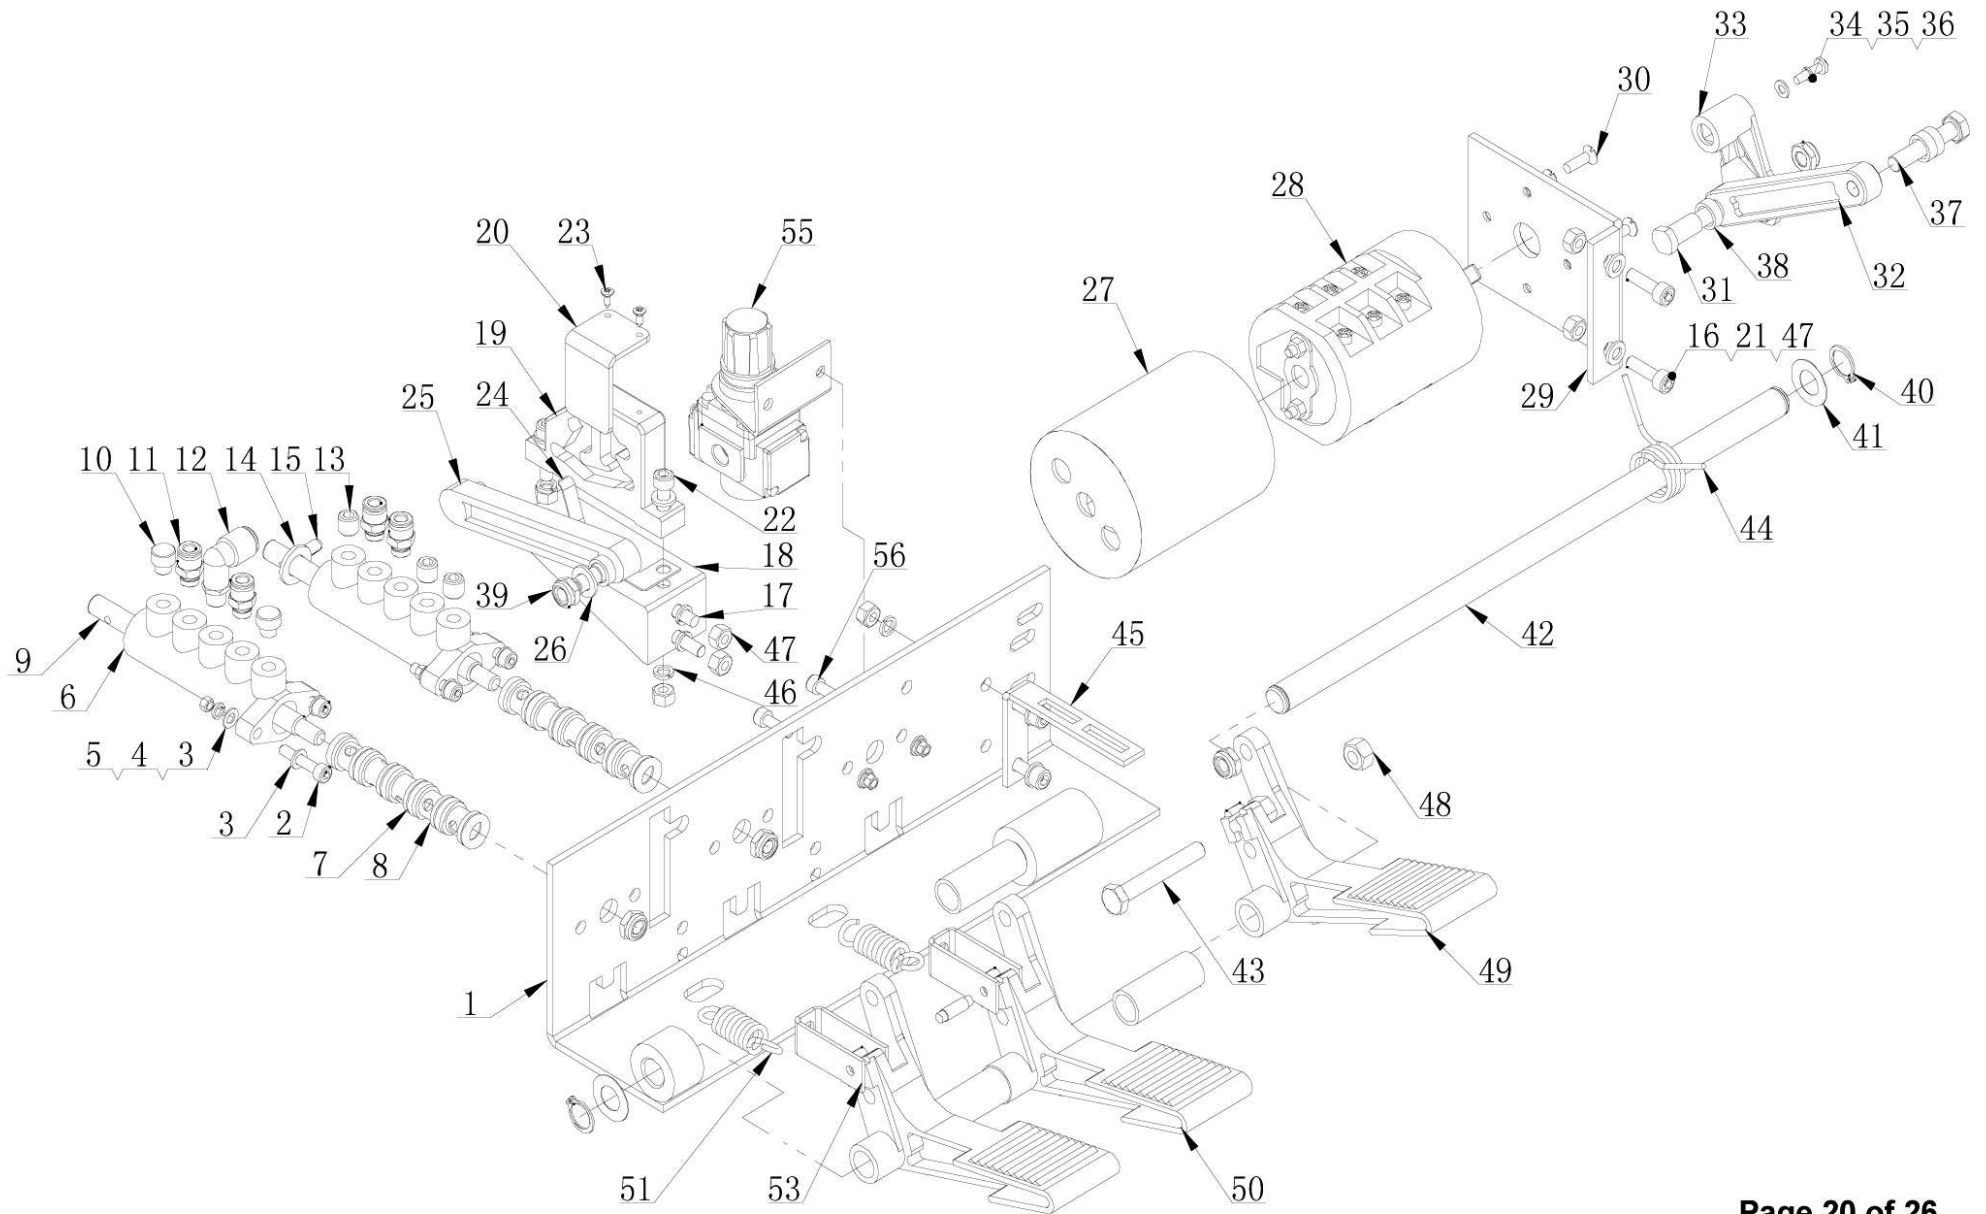

TC-1000

TC-1000

Spare Parts List

<u>ITEM</u>	<u>PART CODE</u>	<u>DESCRIPTION</u>	<u>QTY</u>
1	TC-1000-1001	PEDAL BRACKET	1
2	TC-530-9286	BOLT, M6 X 25	4
3	TC-530-9142	FLAT WASHER, # 6	10
4	TC-530-9119	LOCK WASHER, # 6	6
5	TC-530-9248	NUT, M6	6
6	TC-530-9274	2 HOLE VALVE BODY	2
7	TC-530-9206	O-RING, 9 X 4	12
8	TC-530-9205	DISTANCE RING	10
9	TC-1000-1009	SPOOL	2
10	TC-1000-1010	SILENCER	2
11	TC-530-9202	STRAIGHT FITTING, 6mm X 1/8	4
12	TC-530-9245	STRAIGHT FITTING, 8mm X 1/8	1
13	TC-530-9278	PLUG	3
14	TC-530-9299	FLAT WASHER, # 10	1
15	TC-530-9282	ROLL PIN	1
16	TC-660-9379	BOLT, M6 X 15	5
17	TC-660-9380	SCREW, M6 X 25	1
18	TC-950-335	CAM PLATE	1

<u>ITEM</u>	<u>PART CODE</u>	<u>DESCRIPTION</u>	<u>QTY</u>
19	TC-530-9190	CAM	1
20	TC-530-9191	CAM BRACKET	1
21	TC-530-9119	LOCK WASHER, # 6	6
22	TC-530-9182	BOLT, M6 X 25	2
23	TC-530-9192	SELF TAPPING SCREW, S3 X 10	2
24	TC-950-338	LEAF FORK SPRING	1
25	TC-530-9178	LINKAGE ROD	1
26	TC-530-9163	FLAT WASHER, # 8	1
27	TC-530-9201	SWITCH COVER	1
28	TC-530-9200	DIRECTIONAL SWITCH	1
29	TC-950-330	SWITCH BRACKET	1
30	TC-950-327	SCREW, M5 X 15	4
31	TC-950-313	CONNECTION ROD PIN	1
32	TC-950-308	CONNECTION ROD	1
33	TC-530-9193	SWITCH ARM	1
34	TC-530-9194	FLAT WASHER, # 3	1
35	TC-530-9195	LOCK WASHER, # 3	1
36	TC-530-9196	SCREW, M3 X 10	1

<u>ITEM</u>	<u>PART CODE</u>	<u>DESCRIPTION</u>	<u>QTY</u>
37	TC-660-9308	BOLT, M8 X 40	1
38	TC-660-9345	SPACER	4
39	TC-530-9176	LOCKNUT, M8	5
40	TC-1000-1040	SNAP RING	2
41	TC-530-9173	FLAT WASHER, # 12	2
42	TC-1000-1042	SHAFT	1
43	TC-530-9110	BOLT, M8 X 55	1
44	TC-950-304	TORSION SPRING	1
45	TC-950-312	SPRING BRACKET	1
46	TC-530-9119	LOCK WASHER, # 6	8
47	TC-530-9248	NUT, M6	8
48	TC-530-9297	NUT, M8	2
49	TC-660-9367	PEDAL	1
50	TC-530-9288	PRIMARY PEDAL	2
51	TC-950-319	SPRING	2
53	TC-950-318	CLEVIS	2
55	TC-1000-1055	REGULATOR	1
56	TC-530-9182	BOLT, M6 X 25	2