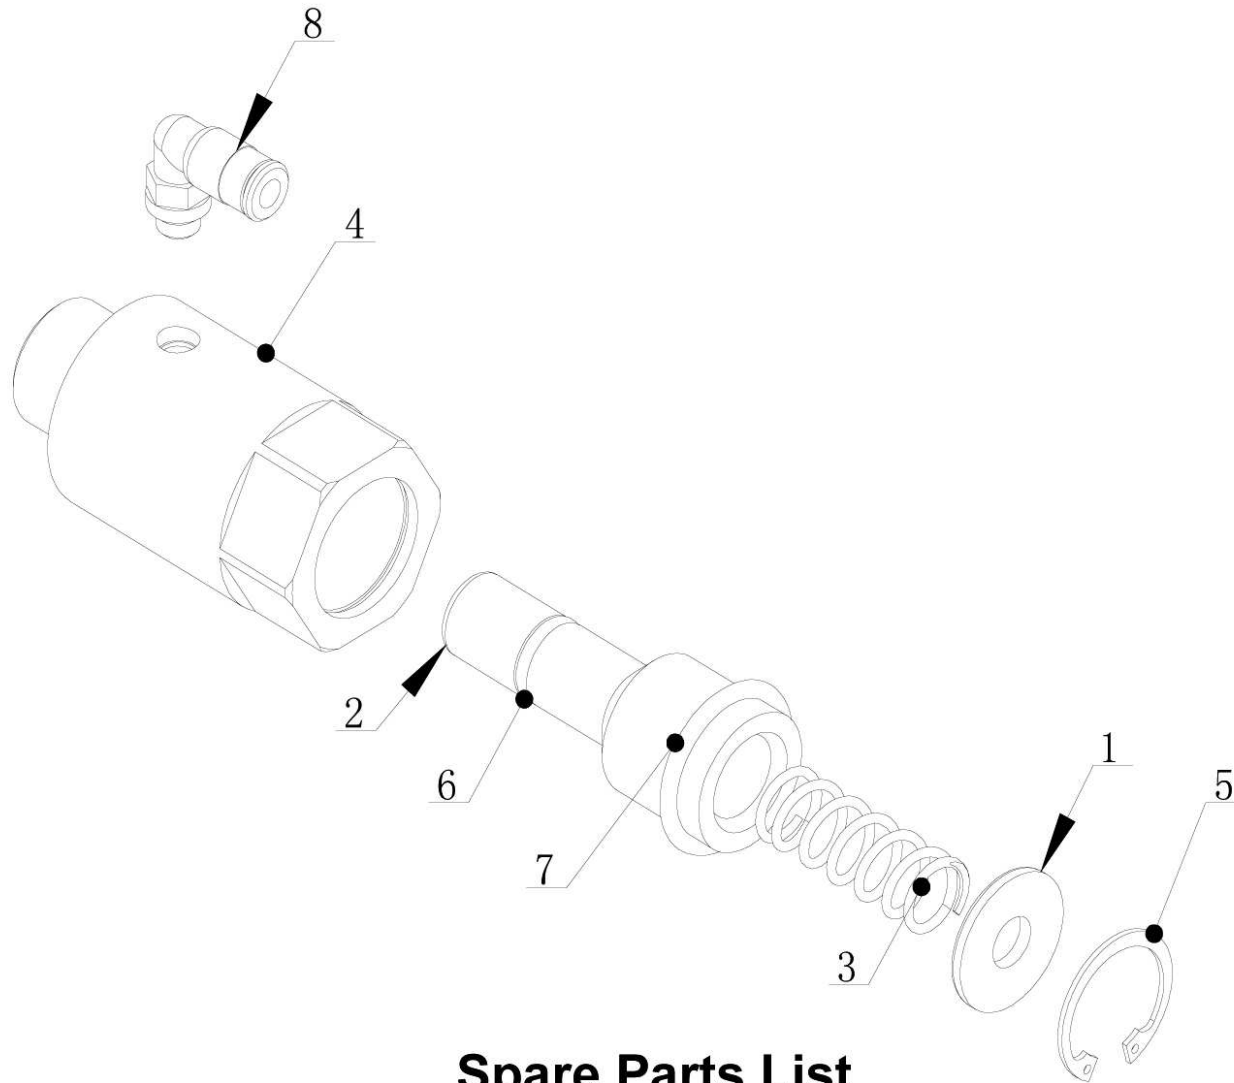

TC-1000

Spare Parts List

ITEM	PART CODE	DESCRIPTION	QTY
1	TC-1000-1321	WASHER	1
2	TC-1000-1322	PLUNGER	1
3	TC-1000-1323	SPRING	1

ITEM	PART CODE	DESCRIPTION	QTY
4	TC-1000-1324	VALVE BODY	1
5	TC-1000-1325	SNAP RING	1
6	TC-1000-1326	O-RING	1

ITEM	PART CODE	DESCRIPTION	QTY
7	TC-1000-1327	O-RING	1
8	TC-1000-1328	ELBOW FITTING, 6mm X 1/8"	1