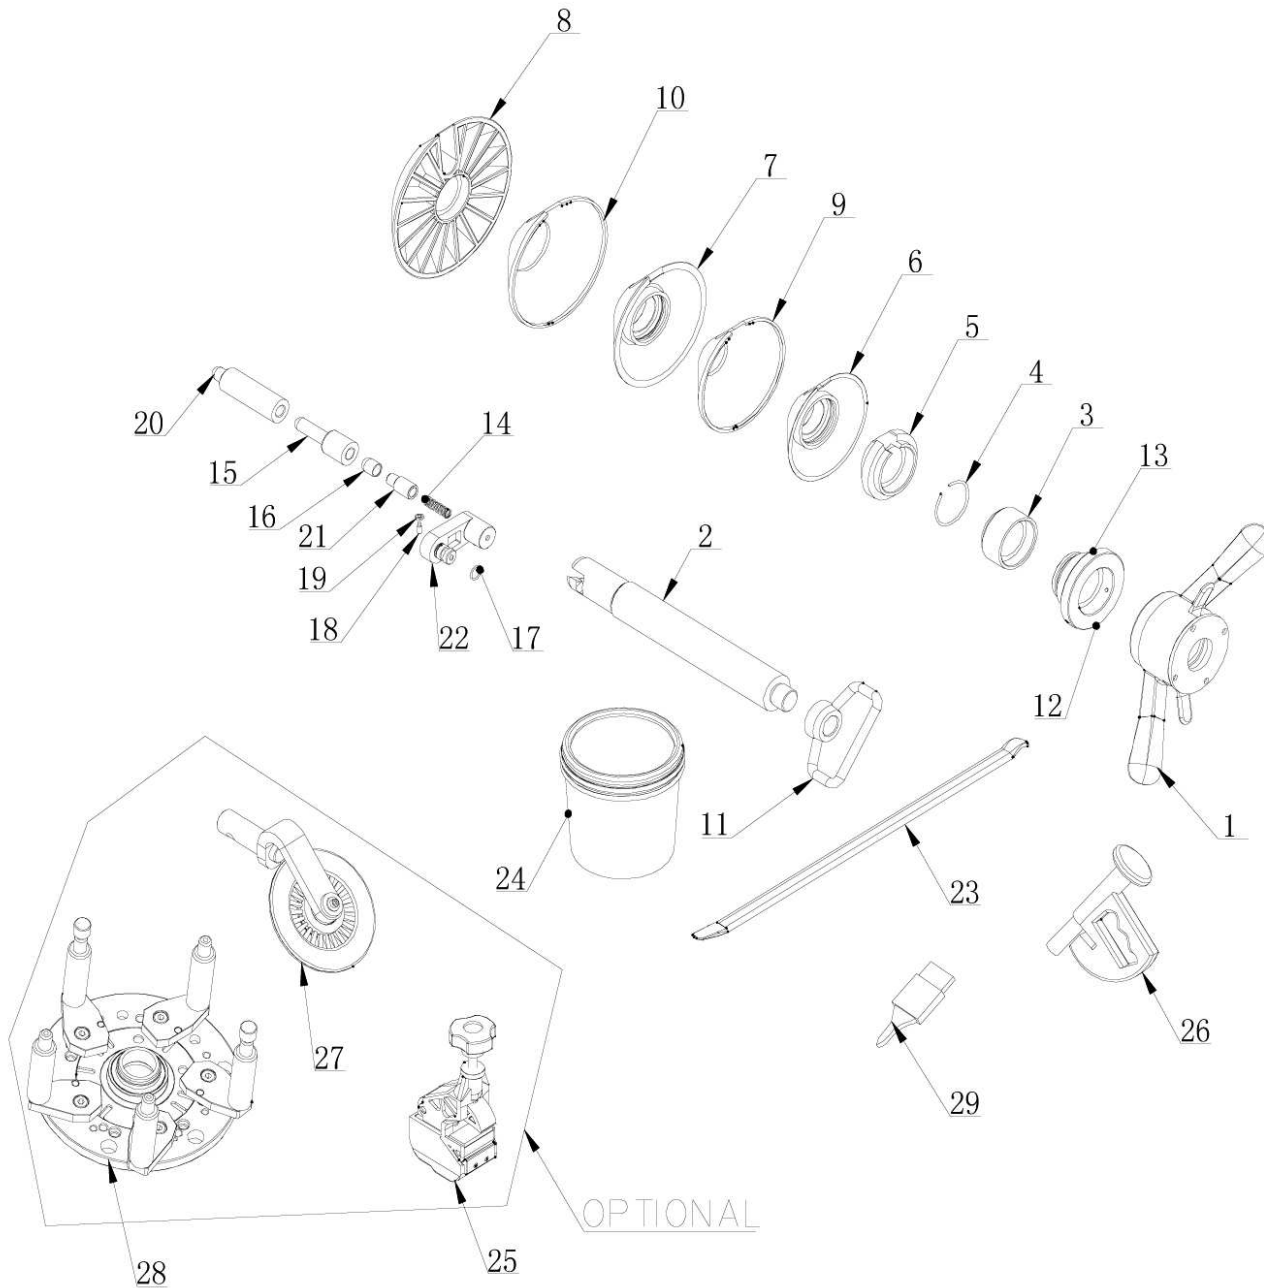

TC-1000

Spare Parts List

ITEM	PART CODE	DESCRIPTION	QTY
1	TC-1000-2101	SPEEDNUT	1
2	TC-1000-2102	THREADED ROD	1
3	TC-1000-2103	PLASTIC CONE (SMALL)	1
4	TC-1000-2104	SNAP RING	1
5	TC-1000-2105	PLASTIC CONE (LARGE)	1
6	TC-1000-2106	CONE (SMALL)	1
7	TC-1000-2107	CONE (LARGE)	1
8	TC-1000-2108	DISK	1
9	TC-1000-2109	CONE COVER (SMALL)	1
10	TC-1000-2110	CONE COVER (LARGE)	1
11	TC-1000-2111	HANDLE	1
12	TC-1000-2112	ADAPTER	1
13	TC-1000-2113	SET SCREW	3
14	TC-1000-2114	SPRING	1
15	TC-1000-2115	SMALL PIN	1
16	TC-1000-2116	COVER	1
17	TC-1000-2117	O-RING	1
18	TC-1000-2118	SET SCREW	1
19	TC-1000-2119	NUT, M5	1
20	TC-1000-2120	LARGE PIN	1
21	TC-1000-2121	PIN SHAFT	1
22	TC-1000-2122	CONNECTING BRACKET	1
23	TC-1000-2123	TIRE BAR	1
24	TC-530-9145	LUBE BUCKET	1
25	TC-1000-2125	MOUNTING CLAMP (OPTIONAL)	1
26	TC-1000-2126	MOUNTING CLAMP	1
27	TC-1000-2127	BEAD BREAKER DISK	1
28	TC-1000-2128	STAR ADAPTER	1
29	TC-770-T-334	BRUSH	1