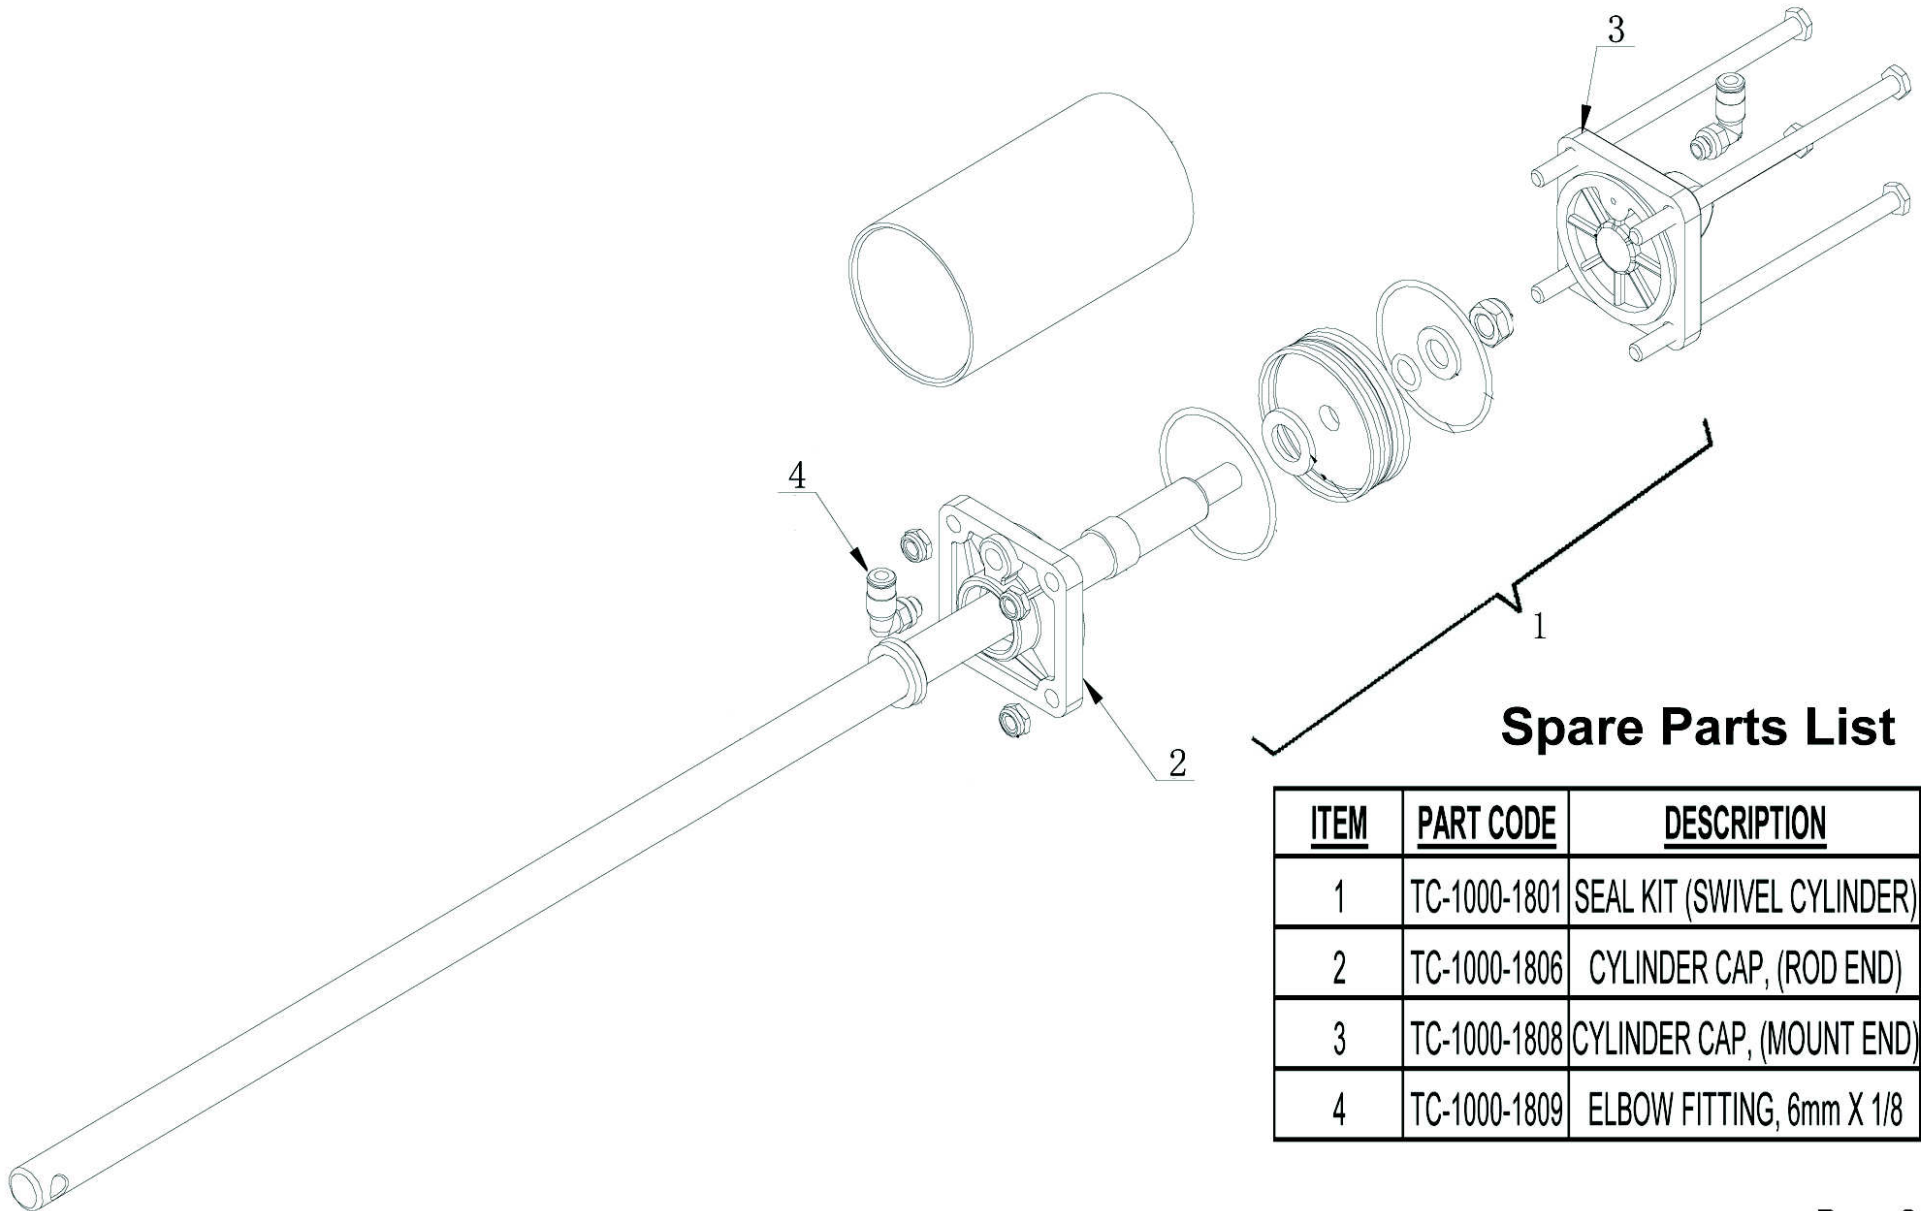

TC-1000

Spare Parts List

<u>ITEM</u>	<u>PART CODE</u>	<u>DESCRIPTION</u>	<u>QTY</u>
1	TC-1000-1801	SEAL KIT (SWIVEL CYLINDER)	1
2	TC-1000-1806	CYLINDER CAP, (ROD END)	1
3	TC-1000-1808	CYLINDER CAP, (MOUNT END)	1
4	TC-1000-1809	ELBOW FITTING, 6mm X 1/8	2