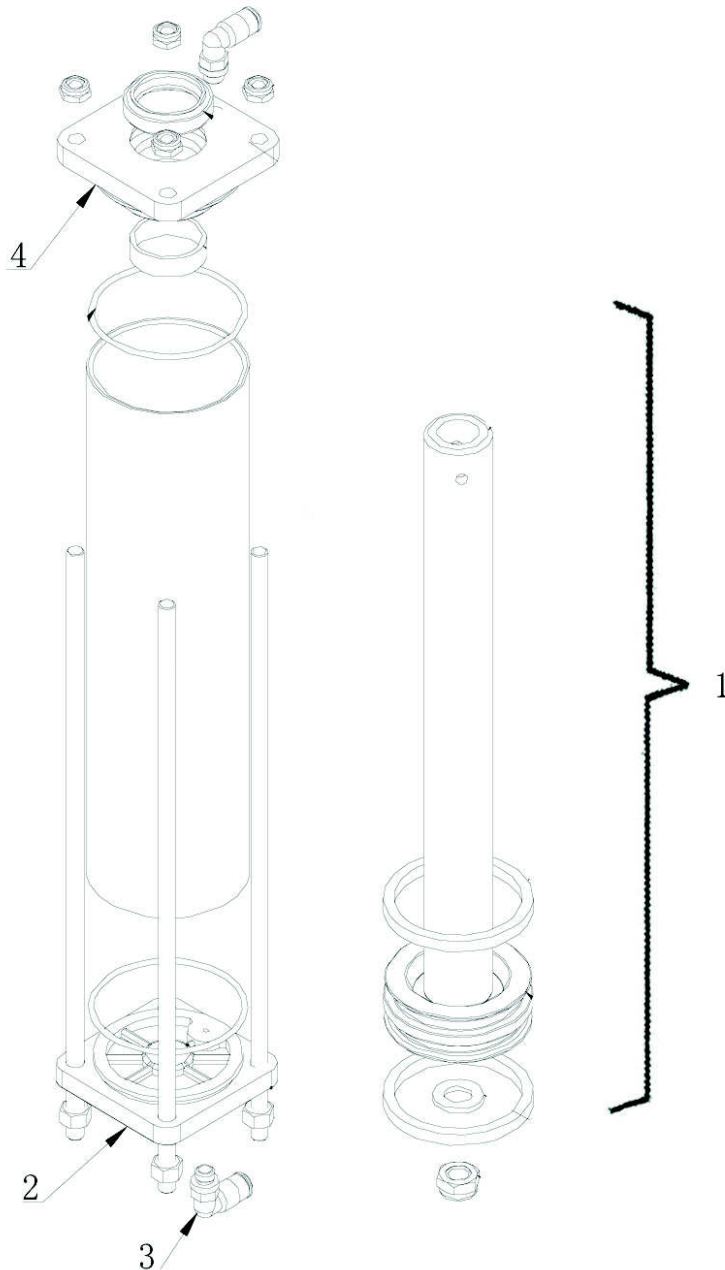

TC-1000

Spare Parts List

<u>ITEM</u>	<u>PART CODE</u>	<u>DESCRIPTION</u>	<u>QTY</u>
1	TC-1000-2001	SEAL KIT, (ASSIST ARM CYL.)	1
2	TC-1000-2012	CYLINDER CAP, (MOUNT END)	1
3	TC-1000-2013	ELBOW FITTING, 6mm X 1/8	2
4	TC-1000-2014	CYLINDER CAP, (ROD END)	1