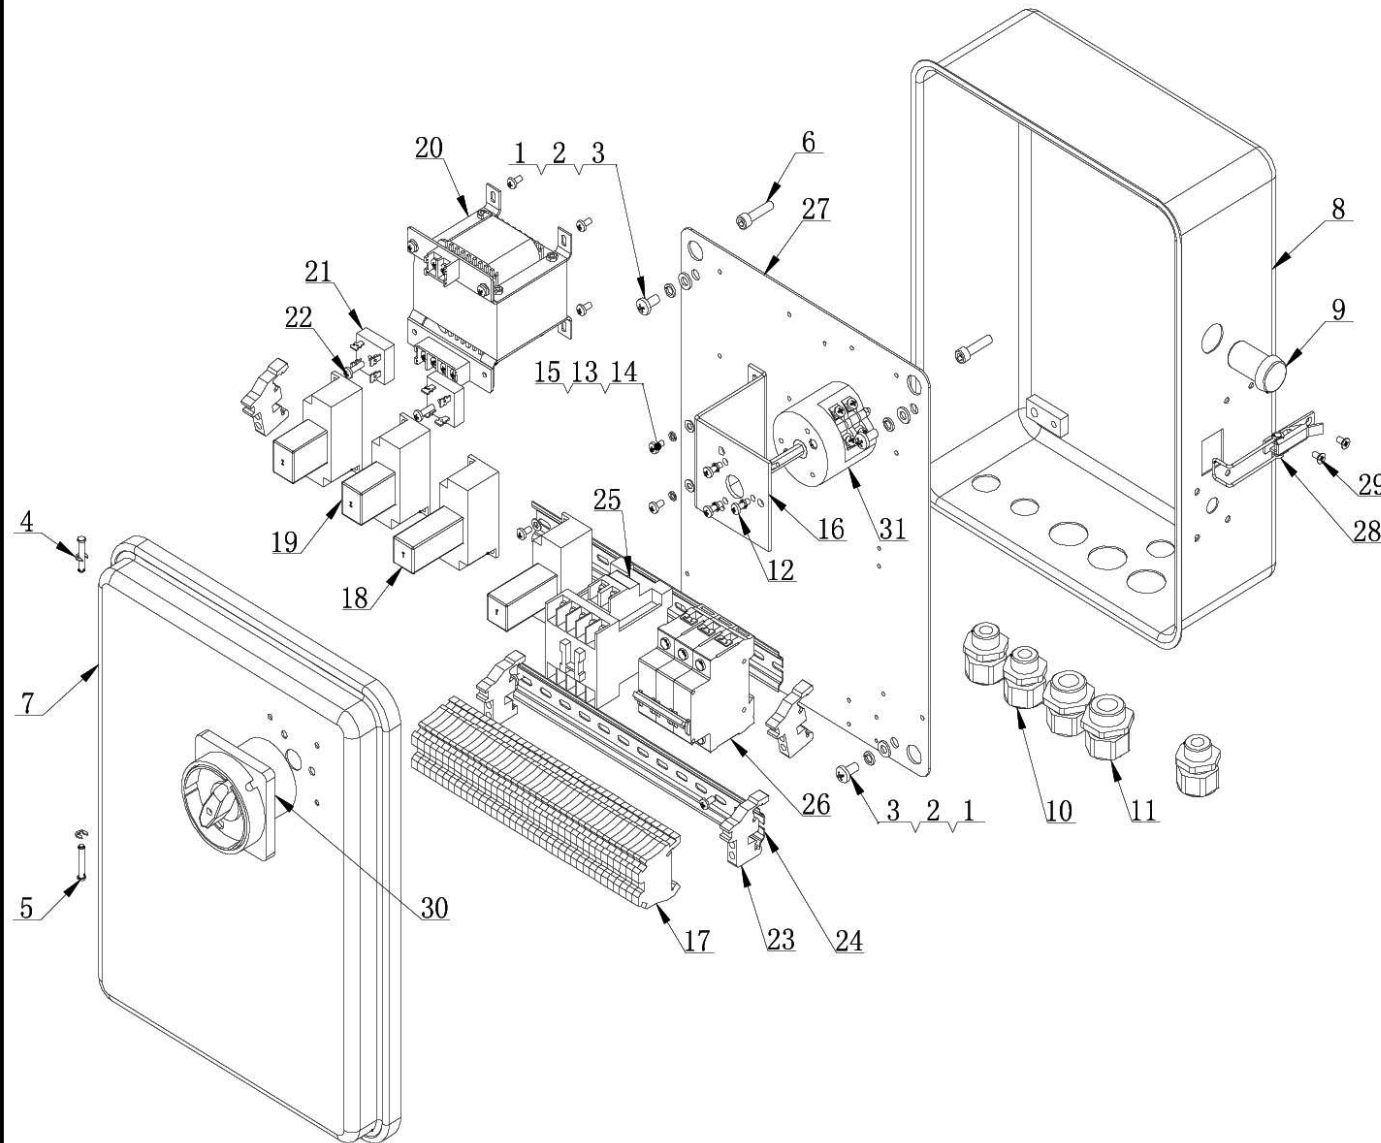

TC-1000

Spare Parts List

ITEM	PART CODE	DESCRIPTION	QTY
5	TC-1000-0605	PIN	2
6	TC-770-T-125	BOLT, M6 X 20	2
7	TC-1000-0607	ELECTRICAL CABINET DOOR	1
8	TC-1000-0608	ELECTRICAL CABINET BODY	1
9	TC-1000-0609	INDICATOR LIGHT	1
10	TC-1000-0610	ELECTRICAL BULKHEAD FITTING	3
11	TC-1000-0611	ELECTRICAL BULKHEAD FITTING	2
12	TC-950-327	SCREW, M5 X 15	3
13	TC-770-T-411	LOCK WASHER, # 4	5
14	TC-770-T-152	SCREW, M4 X 8	10
15	TC-660-9318	FLAT WASHER, # 4	3
16	TC-1000-0616	SWITCH BRACKET	1
17	TC-1000-0617	CONNECTION PANEL	37
18	TC-1000-0618	RELAY (LARGE)	2
19	TC-1000-0619	RELAY (SMALL)	2
20	TC-1000-0620	TRANSFORMER	1
21	TC-1000-0621	JUNCTION BLOCK	2
22	TC-770-T-351	SCREW, M4 X 15	2
23	TC-1000-0623	CLAMP	4
24	TC-1000-0624	BRACKET	2
25	TC-1000-0625	MAGNETIC STARTER	1
26	TC-1000-0626	CIRCUIT BREAKER	1
27	TC-1000-0627	MOUNT PLATE	1
28	TC-1000-0628	LATCH	1
29	TC-770-T-152	SCREW, M4 X 8	2
30	TC-1000-0630	SWITCH ACTUATOR	1
31	TC-1000-0631	POWER SWITCH	1

ITEM	PART CODE	DESCRIPTION	QTY
1	TC-530-9119	LOCK WASHER, # 6	4
2	TC-530-9271	FLAT WASHER, # 6	4

ITEM	PART CODE	DESCRIPTION	QTY
3	TC-960-024	SCREW, M6 X 10	4
4	TC-1000-0604	E-CLIP	2