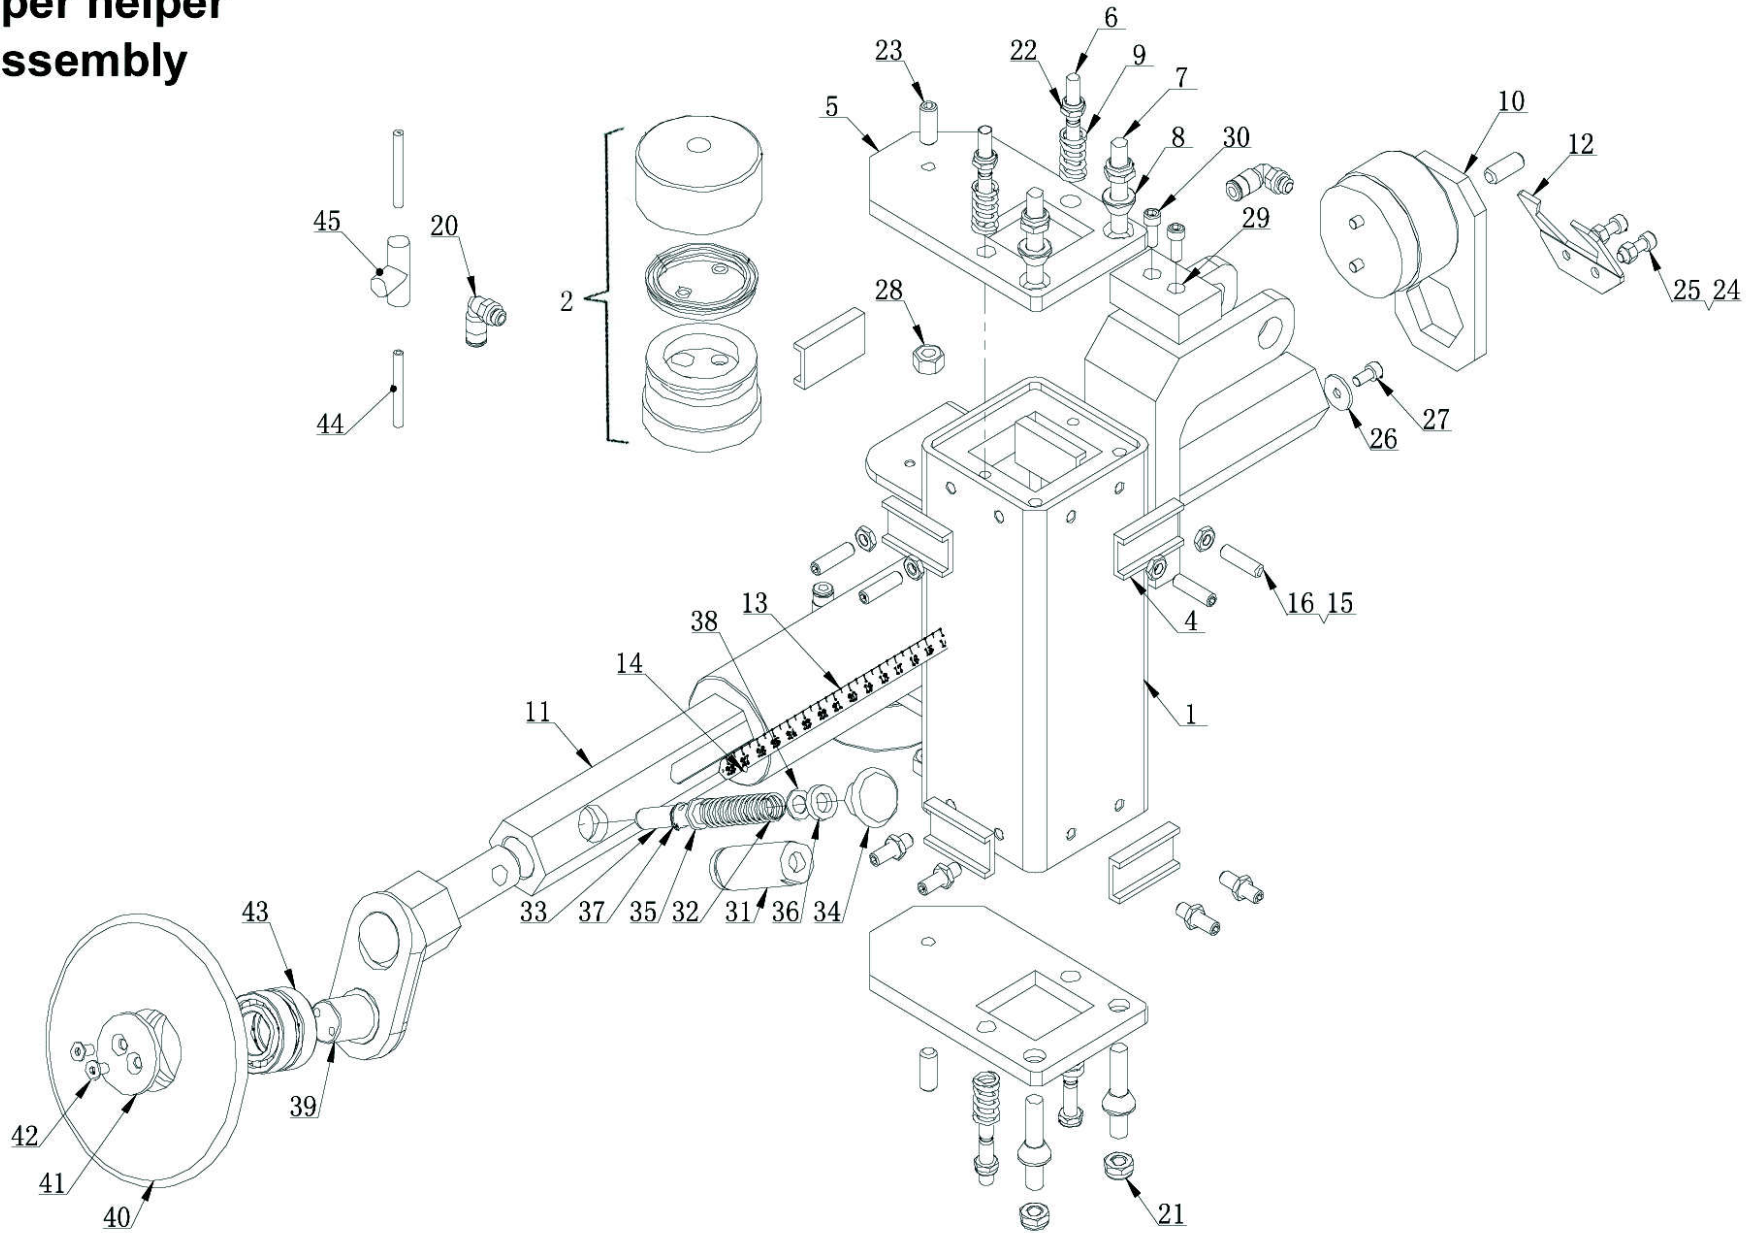

ITEM	PART CODE	DESCRIPTION	QTY
23	TC-960-071	BOLT, M10 X 80	4
24	TC-1000-0224	LOCK WASHER, # 14	2
25	TC-1000-0225	CYLINDER CONTROL VALVE	1
26	TC-1000-0226	BOLT, M4 X 35	2
27	TC-530-9210	LOCKNUT, M4	2
28	TC-1000-0228	LOCKNUT, M3	10
29	TC-1000-0229	PRESSURE GAUGE	1
30	TC-1000-0230	SCREW, M3 X 25	10
31	TC-960-026	SCREW, M5 X 10	26
32	TC-1000-0232	RUBBER GROMET	1
33	TC-530-9011	BOLT, M12 X 30	4
34	TC-530-9199	FLAT WASHER, # 5	4
35	TC-530-9198	LOCK WASHER, # 5	4
36	TC-1000-0236	SWITCH BRACKET	2
37	TC-1000-0237	LIMIT SWITCH	2
38	TC-1000-0238	ELECTRICAL BULKHEAD FITTING	1
39	TC-530-9173	FLAT WASHER, # 12	4
40	TC-1000-0240	SOLENOID	2

TC-1000

Spare Parts List

ITEM	PART CODE	DESCRIPTION	QTY
5	TC-1000-0605	PIN	2
6	TC-770-T-125	BOLT, M6 X 20	2
7	TC-1000-0607	ELECTRICAL CABINET DOOR	1
8	TC-1000-0608	ELECTRICAL CABINET BODY	1
9	TC-1000-0609	INDICATOR LIGHT	1
10	TC-1000-0610	ELECTRICAL BULKHEAD FITTING	3
11	TC-1000-0611	ELECTRICAL BULKHEAD FITTING	2
12	TC-950-327	SCREW, M5 X 15	3
13	TC-770-T-411	LOCK WASHER, # 4	5
14	TC-770-T-152	SCREW, M4 X 8	10
15	TC-660-9318	FLAT WASHER, # 4	3
16	TC-1000-0616	SWITCH BRACKET	1
17	TC-1000-0617	CONNECTION PANEL	37
18	TC-1000-0618	RELAY (LARGE)	2
19	TC-1000-0619	RELAY (SMALL)	2
20	TC-1000-0620	TRANSFORMER	1
21	TC-1000-0621	JUNCTION BLOCK	2
22	TC-770-T-351	SCREW, M4 X 15	2
23	TC-1000-0623	CLAMP	4
24	TC-1000-0624	BRACKET	2
25	TC-1000-0625	MAGNETIC STARTER	1
26	TC-1000-0626	CIRCUIT BREAKER	1
27	TC-1000-0627	MOUNT PLATE	1
28	TC-1000-0628	LATCH	1
29	TC-770-T-152	SCREW, M4 X 8	2
30	TC-1000-0630	SWITCH ACTUATOR	1
31	TC-1000-0631	POWER SWITCH	1

ITEM	PART CODE	DESCRIPTION	QTY
1	TC-530-9119	LOCK WASHER, # 6	4
2	TC-530-9271	FLAT WASHER, # 6	4

ITEM	PART CODE	DESCRIPTION	QTY
3	TC-960-024	SCREW, M6 X 10	4
4	TC-1000-0604	E-CLIP	2

TC-1000

Upper helper assembly