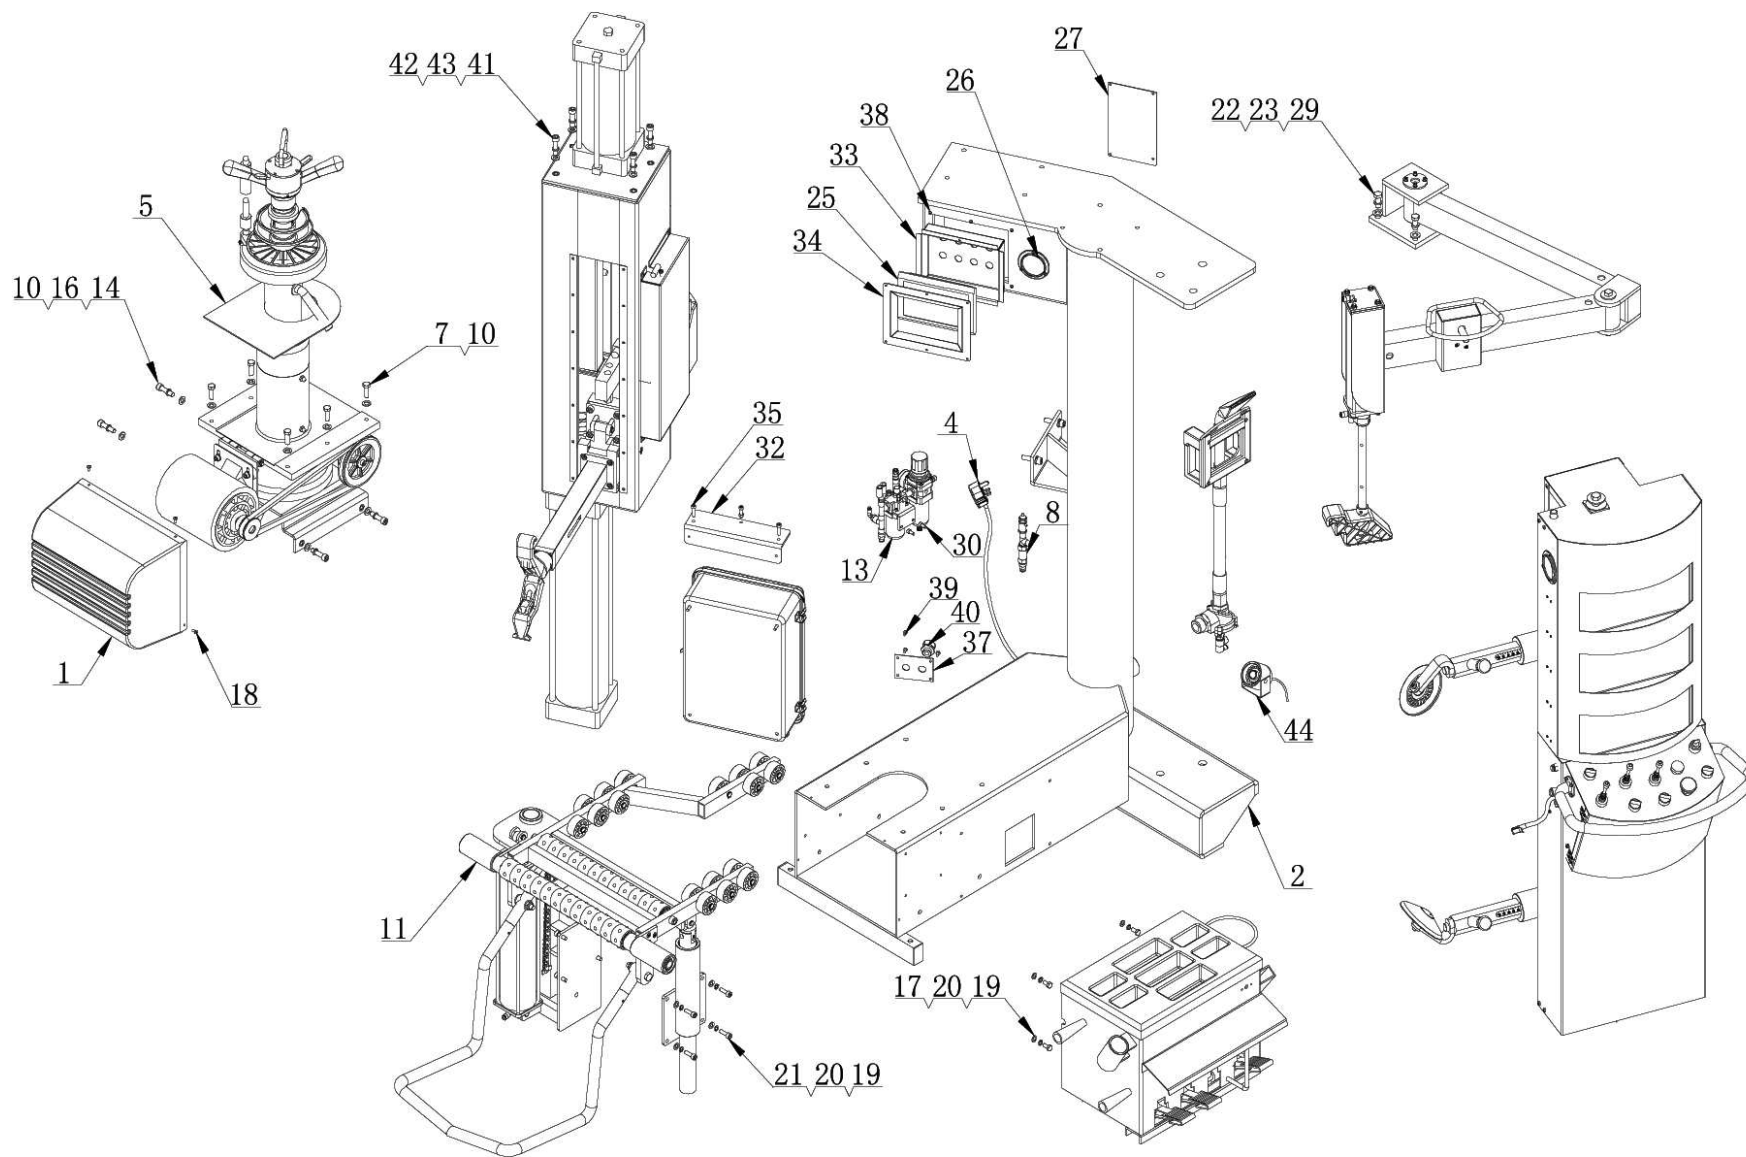

TC-1000

TC-1000

Spare Parts List

<u>ITEM</u>	<u>PART CODE</u>	<u>DESCRIPTION</u>	<u>QTY</u>
1	TC-1000-0101	MOTOR COVER	1
2	TC-1000-0102	BODY	1
4	TC-1000-0104	POWER CABLE	1
5	TC-1000-0105	PLATE	1
7	TC-530-9071	BOLT, M10 X 30	6
8	TC-1000-0108	RELIEF VALVE ASSY.	1
10	TC-530-9299	FLAT WASHER, # 10	10
13	TC-1000-0113	AIR REGULATOR ASSY.	1
14	TC-530-9055	BOLT, M10 X 25	4
16	TC-530-9108	LOCK WASHER, # 10	4
17	TC-980-188	BOLT, M8 X 25	4
18	TC-960-026	SCREW, M5 X 10	4

TC-1000

Spare Parts List

ITEM	PART CODE	DESCRIPTION	QTY
4	TC-1000-0204	CONNECTION PLATE	2
5	TC-1000-0205	FRONT COVER, CONTROL TOWER	1
6	TC-1000-0206	TOP COVER, CONTROL TOWER	1
7	TC-1000-0207	CYLINDER MOUNTING PLATE	1
8	TC-1000-0208	VALVE	2
9	TC-1000-0209	INFLATION HOSE	1
10	TC-1000-0210	MAIN SUPPORT SHAFT	1
11	TC-530-9250	FLAT WASHER, # 14	2
12	TC-1000-0212	BUSHING	1
13	TC-1000-0213	BUSHING	1
14	TC-1000-0214	BACK COVER, CONTROL TOWER	1
15	TC-1000-0215	CYLINDER PIN (UPPER)	1
16	TC-1000-0216	BOTTOM COVER, CONTROL TOWER	1
17	TC-1000-0217	CYLINDER PIN (LOWER)	1
18	TC-1000-0218	CYLINDER, BEAD BREAKER	1
18.1	TC-1000-0219	SEAL KIT (BEAD BREAKER CYL.)	2
19	TC-770-T-248	BOLT, M14 X 40	2
20	TC-1000-0220	SNAP RING	4
21	TC-1000-0221	SOLENOID	5
22	TC-660-L041	ELBOW FITTING, 6mm X 1/8	10

ITEM	PART CODE	DESCRIPTION	QTY
23	TC-960-071	BOLT, M10 X 80	4
24	TC-1000-0224	LOCK WASHER, # 14	2
25	TC-1000-0225	CYLINDER CONTROL VALVE	1
26	TC-1000-0226	BOLT, M4 X 35	2
27	TC-530-9210	LOCKNUT, M4	2
28	TC-1000-0228	LOCKNUT, M3	10
29	TC-1000-0229	PRESSURE GAUGE	1
30	TC-1000-0230	SCREW, M3 X 25	10
31	TC-960-026	SCREW, M5 X 10	26
32	TC-1000-0232	RUBBER GROMET	1
33	TC-530-9011	BOLT, M12 X 30	4
34	TC-530-9199	FLAT WASHER, # 5	4
35	TC-530-9198	LOCK WASHER, # 5	4
36	TC-1000-0236	SWITCH BRACKET	2
37	TC-1000-0237	LIMIT SWITCH	2
38	TC-1000-0238	ELECTRICAL BULKHEAD FITTING	1
39	TC-530-9173	FLAT WASHER, # 12	4
40	TC-1000-0240	SOLENOID	2