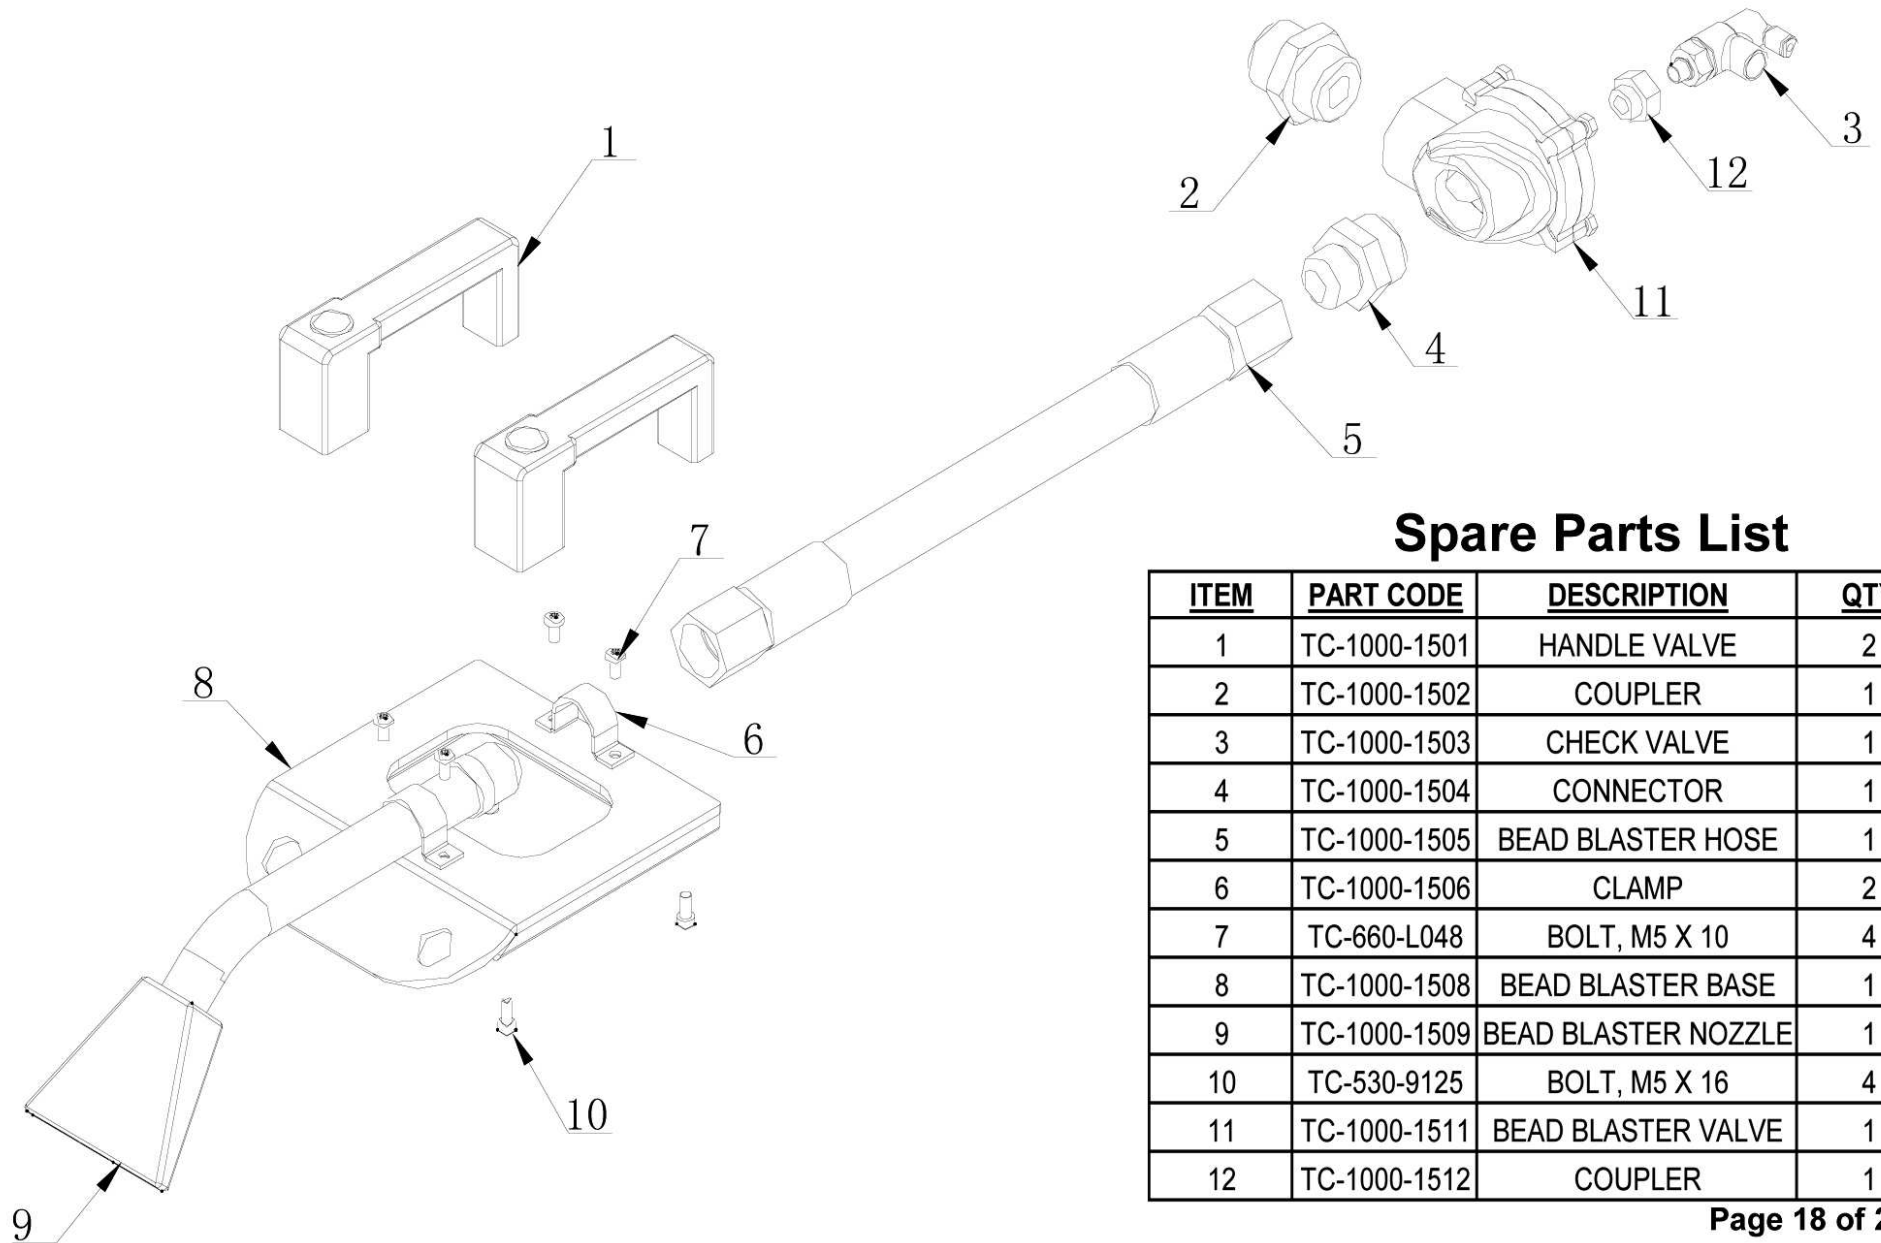

TC-1000

Spare Parts List

<u>ITEM</u>	<u>PART CODE</u>	<u>DESCRIPTION</u>	<u>QTY</u>
1	TC-1000-1501	HANDLE VALVE	2
2	TC-1000-1502	COUPLER	1
3	TC-1000-1503	CHECK VALVE	1
4	TC-1000-1504	CONNECTOR	1
5	TC-1000-1505	BEAD BLASTER HOSE	1
6	TC-1000-1506	CLAMP	2
7	TC-660-L048	BOLT, M5 X 10	4
8	TC-1000-1508	BEAD BLASTER BASE	1
9	TC-1000-1509	BEAD BLASTER NOZZLE	1
10	TC-530-9125	BOLT, M5 X 16	4
11	TC-1000-1511	BEAD BLASTER VALVE	1
12	TC-1000-1512	COUPLER	1