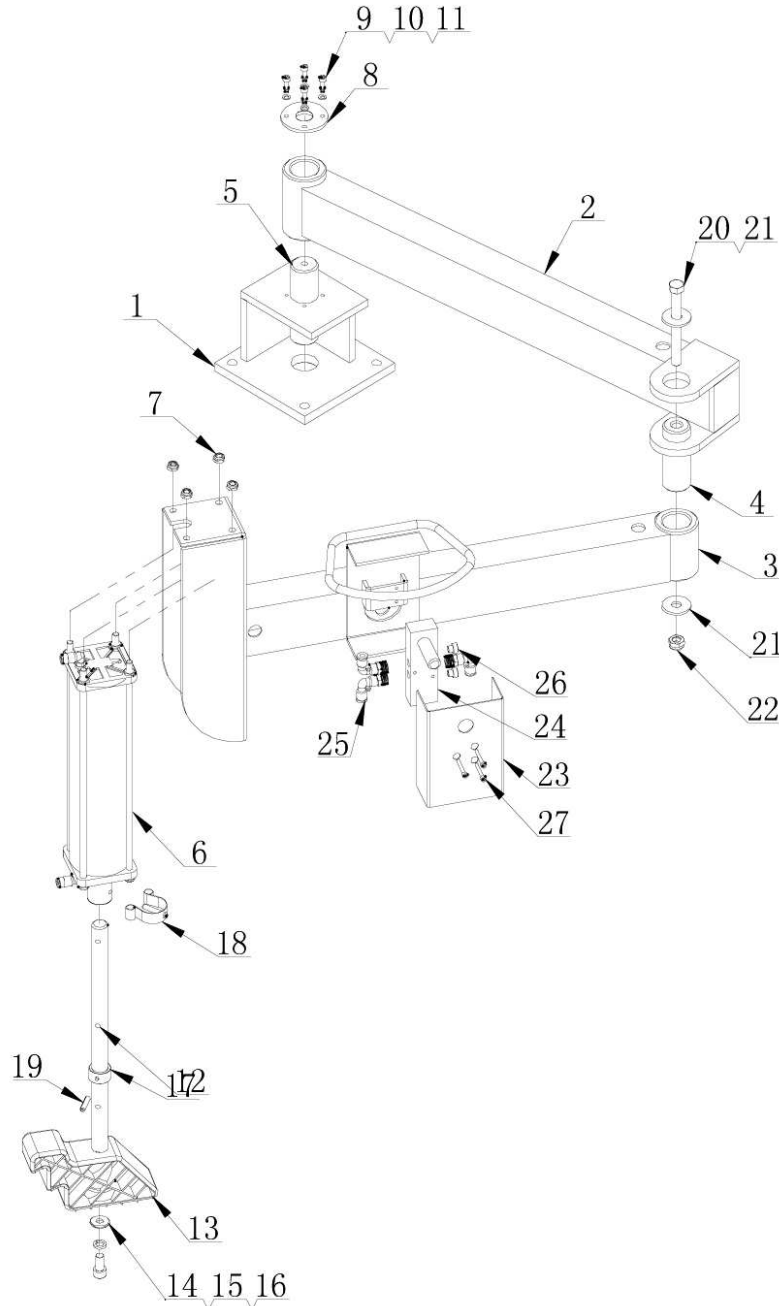

TC-1000

Spare Parts List

ITEM	PART CODE	DESCRIPTION	QTY
1	TC-1000-1901	SWING ARM BRACKET	1
2	TC-1000-1902	SWING ARM	1
3	TC-1000-1903	SUPPORT ARM	1
4	TC-1000-1904	SHAFT	1
5	TC-1000-1905	SHAFT	1
6	TC-1000-1906	CYLINDER, ASSIST ARM	1
7	TC-1000-1907	LOCKNUT, M8	4
8	TC-1000-1908	COVER	1
9	TC-1000-1909	SCREW, M5 X 10	4
10	TC-1000-1910	LOCK WASHER, # 5	4
11	TC-1000-1911	FLAT WASHER, # 5	4
12	TC-1000-1912	CONNECTING ROD	1
13	TC-1000-1913	BEAD BREAKER SHOE	1
14	TC-660-L005	LOCK WASHER, # 8	1
15	TC-660-L006	FLAT WASHER, # 8	1
16	TC-660-L071	BOLT, M8 X 20	1
17	TC-1000-1917	COLLAR	11
18	TC-1000-1918	ADJUSTMENT PIN	1
19	TC-1000-1919	ROLL PIN	1
20	TC-1000-1920	BOLT, M10 X 110	1
21	TC-530-9056	FLAT WASHER, # 10	2
22	TC-530-9185	LOCKNUT, M10	1
23	TC-660-L075	VALVE COVER	1
24	TC-1000-1924	CONTROL VALVE	1
25	TC-1000-1925	ELBOW FITTING, 6mm X 1/8	3
26	TC-1000-1926	SILENCER	2
27	TC-660-L076	BOLT, M4 X 30	3