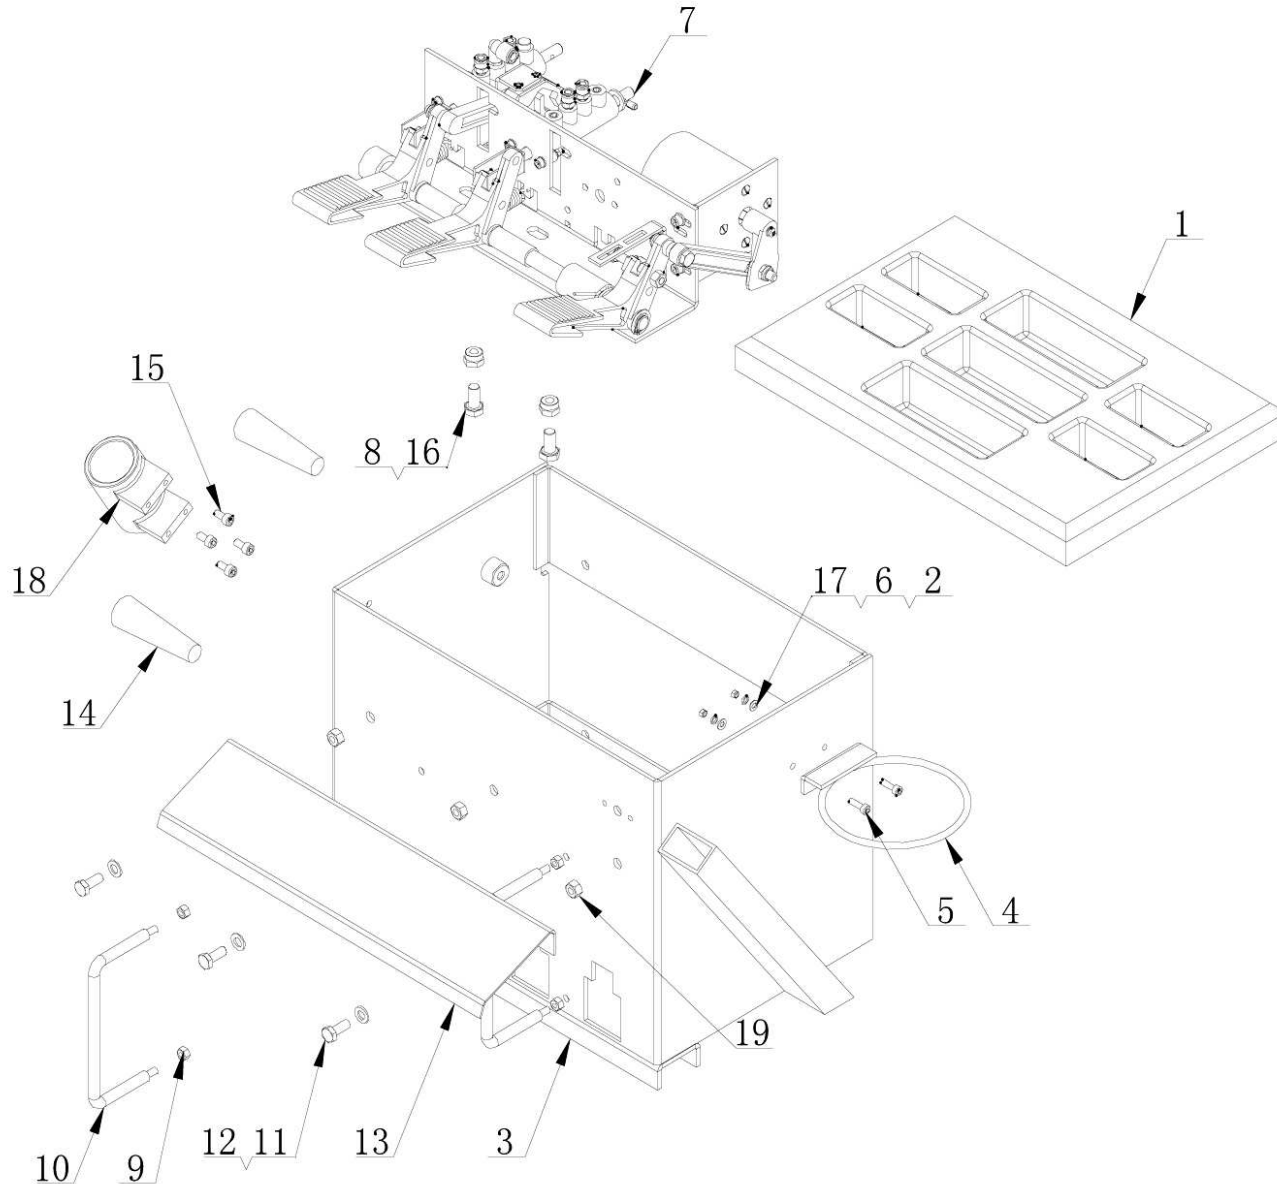

TC-1000

Spare Parts List

<u>ITEM</u>	<u>PART CODE</u>	<u>DESCRIPTION</u>	<u>QTY</u>
1	TC-1000-0901	TOOL TRAY	1
2	TC-530-9267	NUT, M5	2
3	TC-1000-0903	PEDAL HOUSING	1
4	TC-1000-0904	LUBE BUCKET BRACKET	1
5	TC-1000-0905	BOLT, M5 X 20	2
6	TC-530-9199	FLAT WASHER, # 5	2
7	TC-1000-0907	PEDAL ASSEMBLY	1
8	TC-530-9298	NUT, M10	2
9	TC-530-9296	NUT, M6	4
10	TC-660-9302	PROTECTIVE ROD	2
11	TC-960-042	BOLT, M8 X 15	3
12	TC-530-9163	FLAT WASHER, # 8	3
13	TC-1000-0913	PEDAL COVER	1
14	TC-1000-0914	HANDLE	2
15	TC-530-9098	BOLT, M6 X 10	4
16	TC-530-9071	BOLT, M10 X 30	2
17	TC-530-9198	LOCK WASHER, # 5	2
18	TC-1000-0918	THREADED ROD HOLDER	1
19	TC-530-9297	NUT, M8	3