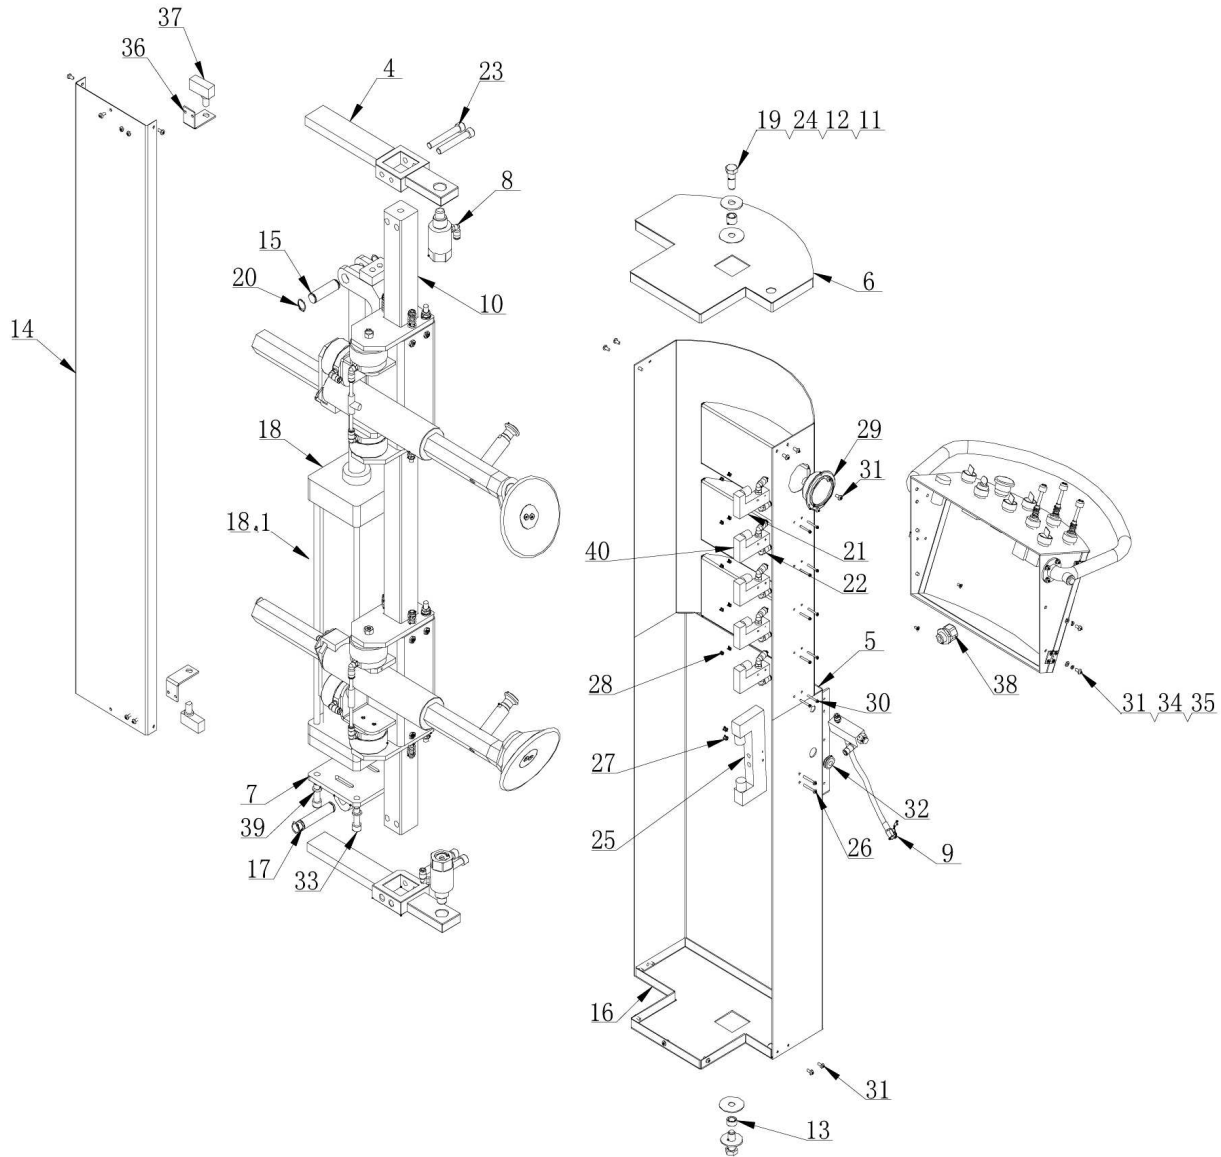

TC-1000

TC-1000

Spare Parts List

<u>ITEM</u>	<u>PART CODE</u>	<u>DESCRIPTION</u>	<u>QTY</u>
1	TC-1000-0101	MOTOR COVER	1
2	TC-1000-0102	BODY	1
4	TC-1000-0104	POWER CABLE	1
5	TC-1000-0105	PLATE	1
7	TC-530-9071	BOLT, M10 X 30	6
8	TC-1000-0108	RELIEF VALVE ASSY.	1
10	TC-530-9299	FLAT WASHER, # 10	10
13	TC-1000-0113	AIR REGULATOR ASSY.	1
14	TC-530-9055	BOLT, M10 X 25	4
16	TC-530-9108	LOCK WASHER, # 10	4
17	TC-980-188	BOLT, M8 X 25	4
18	TC-960-026	SCREW, M5 X 10	4

TC-1000

Spare Parts List

ITEM	PART CODE	DESCRIPTION	QTY
4	TC-1000-0204	CONNECTION PLATE	2
5	TC-1000-0205	FRONT COVER, CONTROL TOWER	1
6	TC-1000-0206	TOP COVER, CONTROL TOWER	1
7	TC-1000-0207	CYLINDER MOUNTING PLATE	1
8	TC-1000-0208	VALVE	2
9	TC-1000-0209	INFLATION HOSE	1
10	TC-1000-0210	MAIN SUPPORT SHAFT	1
11	TC-530-9250	FLAT WASHER, # 14	2
12	TC-1000-0212	BUSHING	1
13	TC-1000-0213	BUSHING	1
14	TC-1000-0214	BACK COVER, CONTROL TOWER	1
15	TC-1000-0215	CYLINDER PIN (UPPER)	1
16	TC-1000-0216	BOTTOM COVER, CONTROL TOWER	1
17	TC-1000-0217	CYLINDER PIN (LOWER)	1
18	TC-1000-0218	CYLINDER, BEAD BREAKER	1
18.1	TC-1000-0219	SEAL KIT (BEAD BREAKER CYL.)	2
19	TC-770-T-248	BOLT, M14 X 40	2
20	TC-1000-0220	SNAP RING	4
21	TC-1000-0221	SOLENOID	5
22	TC-660-L041	ELBOW FITTING, 6mm X 1/8	10

ITEM	PART CODE	DESCRIPTION	QTY
23	TC-960-071	BOLT, M10 X 80	4
24	TC-1000-0224	LOCK WASHER, # 14	2
25	TC-1000-0225	CYLINDER CONTROL VALVE	1
26	TC-1000-0226	BOLT, M4 X 35	2
27	TC-530-9210	LOCKNUT, M4	2
28	TC-1000-0228	LOCKNUT, M3	10
29	TC-1000-0229	PRESSURE GAUGE	1
30	TC-1000-0230	SCREW, M3 X 25	10
31	TC-960-026	SCREW, M5 X 10	26
32	TC-1000-0232	RUBBER GROMET	1
33	TC-530-9011	BOLT, M12 X 30	4
34	TC-530-9199	FLAT WASHER, # 5	4
35	TC-530-9198	LOCK WASHER, # 5	4
36	TC-1000-0236	SWITCH BRACKET	2
37	TC-1000-0237	LIMIT SWITCH	2
38	TC-1000-0238	ELECTRICAL BULKHEAD FITTING	1
39	TC-530-9173	FLAT WASHER, # 12	4
40	TC-1000-0240	SOLENOID	2