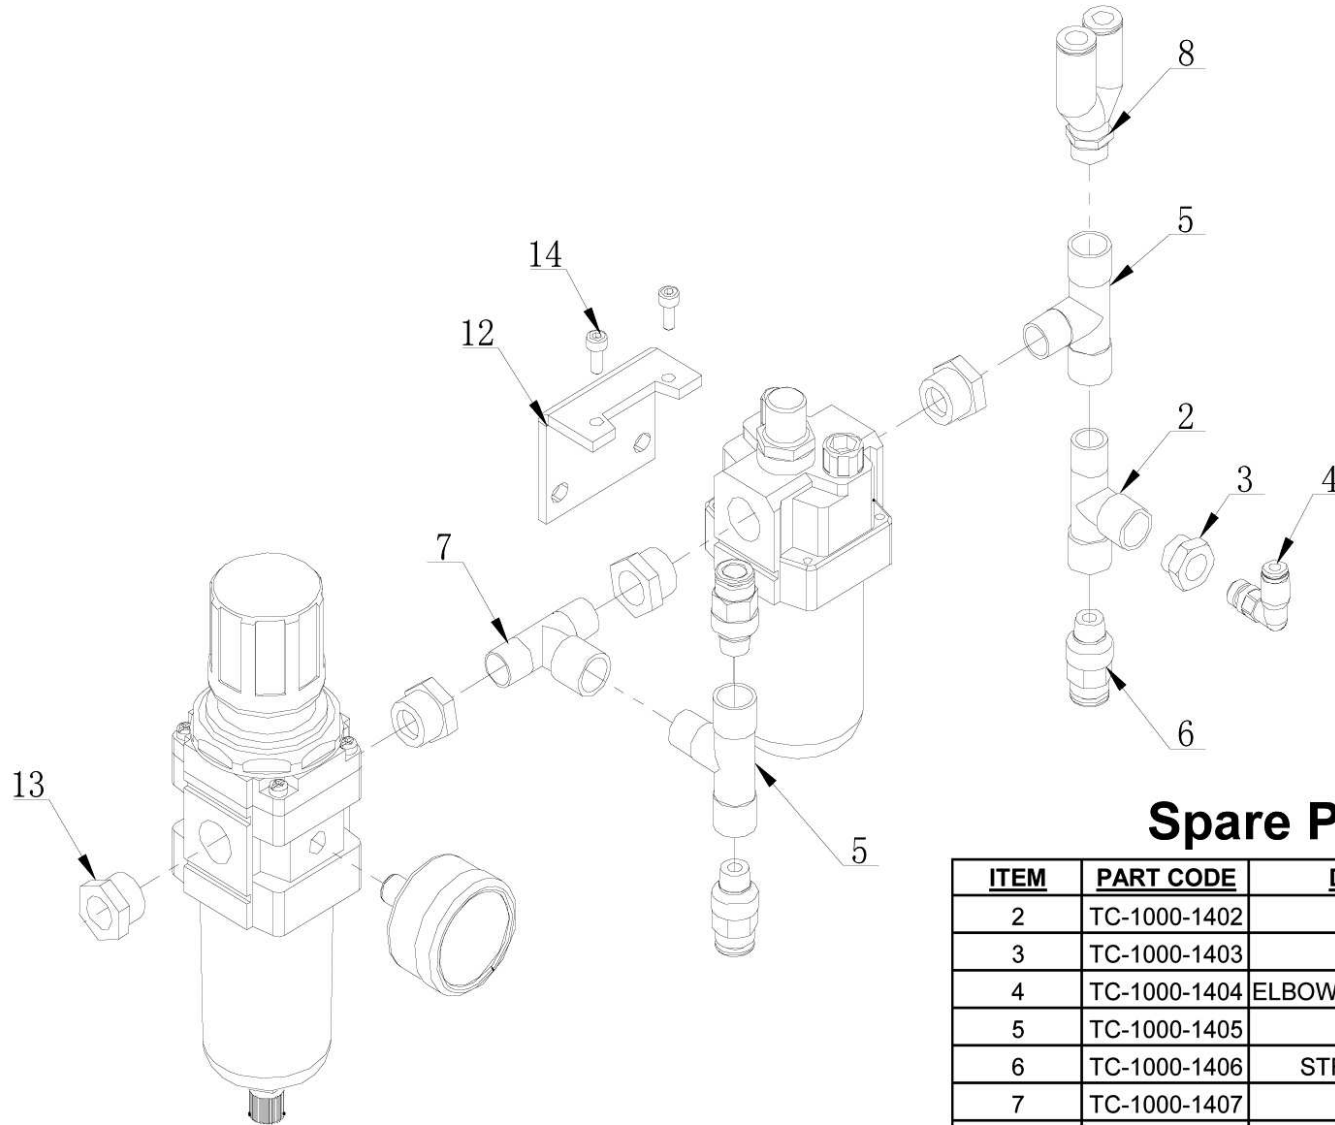

TC-1000

Spare Parts List

ITEM	PART CODE	DESCRIPTION	QTY
1	TC-1000-1321	WASHER	1
2	TC-1000-1322	PLUNGER	1
3	TC-1000-1323	SPRING	1

ITEM	PART CODE	DESCRIPTION	QTY
4	TC-1000-1324	VALVE BODY	1
5	TC-1000-1325	SNAP RING	1
6	TC-1000-1326	O-RING	1

ITEM	PART CODE	DESCRIPTION	QTY
7	TC-1000-1327	O-RING	1
8	TC-1000-1328	ELBOW FITTING, 6mm X 1/8"	1

TC-1000

Spare Parts List

ITEM	PART CODE	DESCRIPTION	QTY
2	TC-1000-1402	T-FITTING	1
3	TC-1000-1403	COUPLER	1
4	TC-1000-1404	ELBOW FITTING, 4mm X 1/8"	1
5	TC-1000-1405	T-FITTING	2
6	TC-1000-1406	STRAIGHT FITTING	3
7	TC-1000-1407	T-FITTING	1
8	TC-1000-1408	T-FITTING	1
12	TC-1000-1412	AIR REGULATOR BRACKET	1
13	TC-1000-1413	COUPLER	4
14	TC-660-9319	BOLT, M4 X 10	2