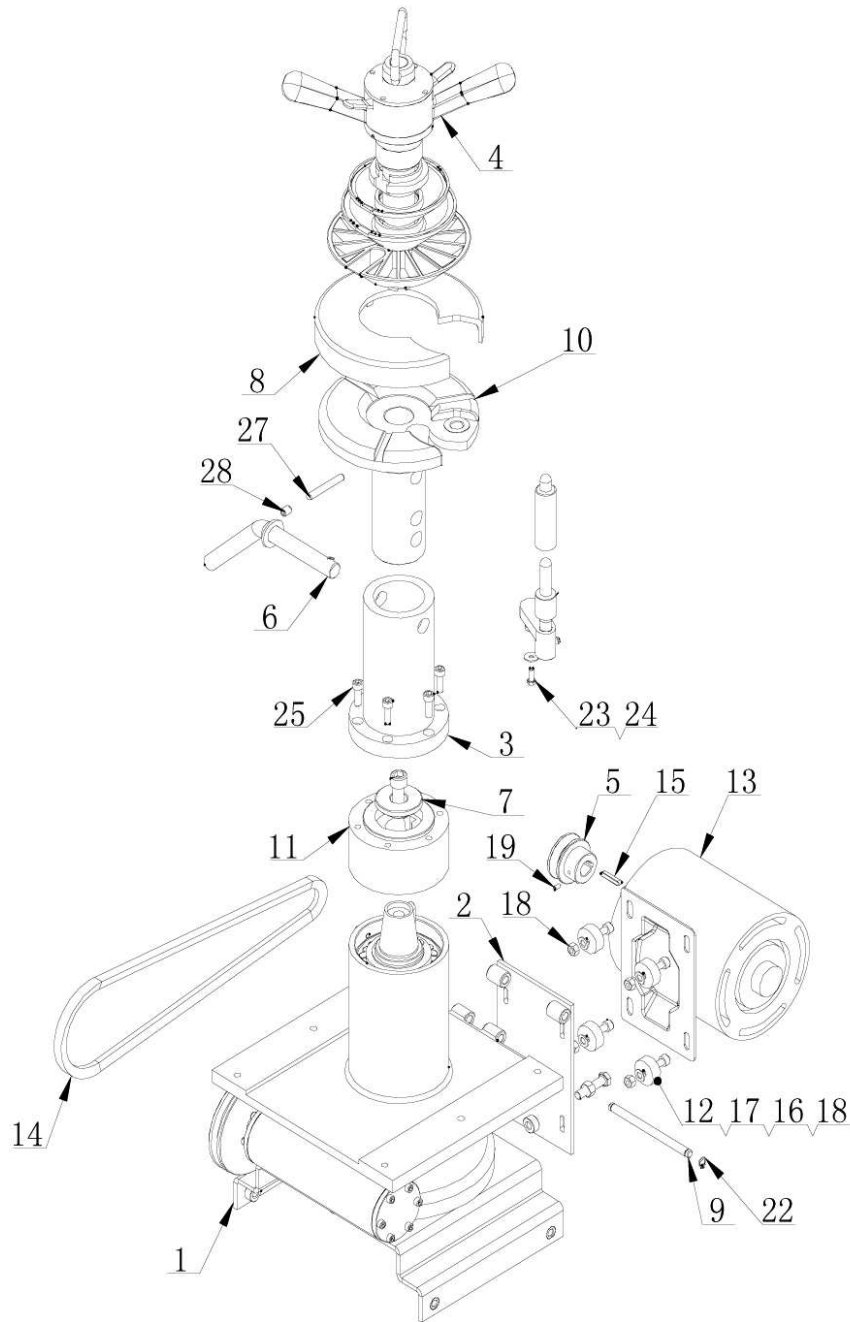

TC-1000

Spare Parts List

<u>ITEM</u>	<u>PART CODE</u>	<u>DESCRIPTION</u>	<u>QTY</u>
1	TC-1000-0701	TRANSMISSION ASSEMBLY	1
2	TC-1000-0702	MOTOR MOUNT	1
3	TC-1000-0703	UPPER HOUSING	1
4	TC-1000-0704	THREADED ROD ASSEMBLY	1
5	TC-1000-0705	COUNTER PULLEY	1
6	TC-1000-0706	POSITIONING PIN	1
7	TC-1000-0707	SPACER	1
8	TC-1000-0708	PROTECTIVE COVER	1
9	TC-1000-0709	SUPPORT SHAFT	1
10	TC-1000-0710	BASE	1
11	TC-1000-0711	LOWER HOUSING	1
12	TC-1000-0712	MOTOR MOUNT BUSHING	4
13	TC-1000-0713	MOTOR	1
14	TC-1000-0714	BELT	1
15	TC-1000-0715	SHEAR KEY	1
16	TC-530-9249	FLAT WASHER, # 8	8
17	TC-660-9308	BOLT, M8 X 40	4
18	TC-530-9297	NUT, M8	4
19	TC-1000-0719	SET SCREW	1
22	TC-1000-0722	SNAP RING	2
23	TC-530-9098	BOLT, M6 X 10	1
24	TC-530-9271	FLAT WASHER, # 6	1
25	TC-980-188	BOLT, M8 X 25	6
27	TC-1000-0727	PIN	1
28	TC-1000-0728	SET SCREW, M10 X 10	2