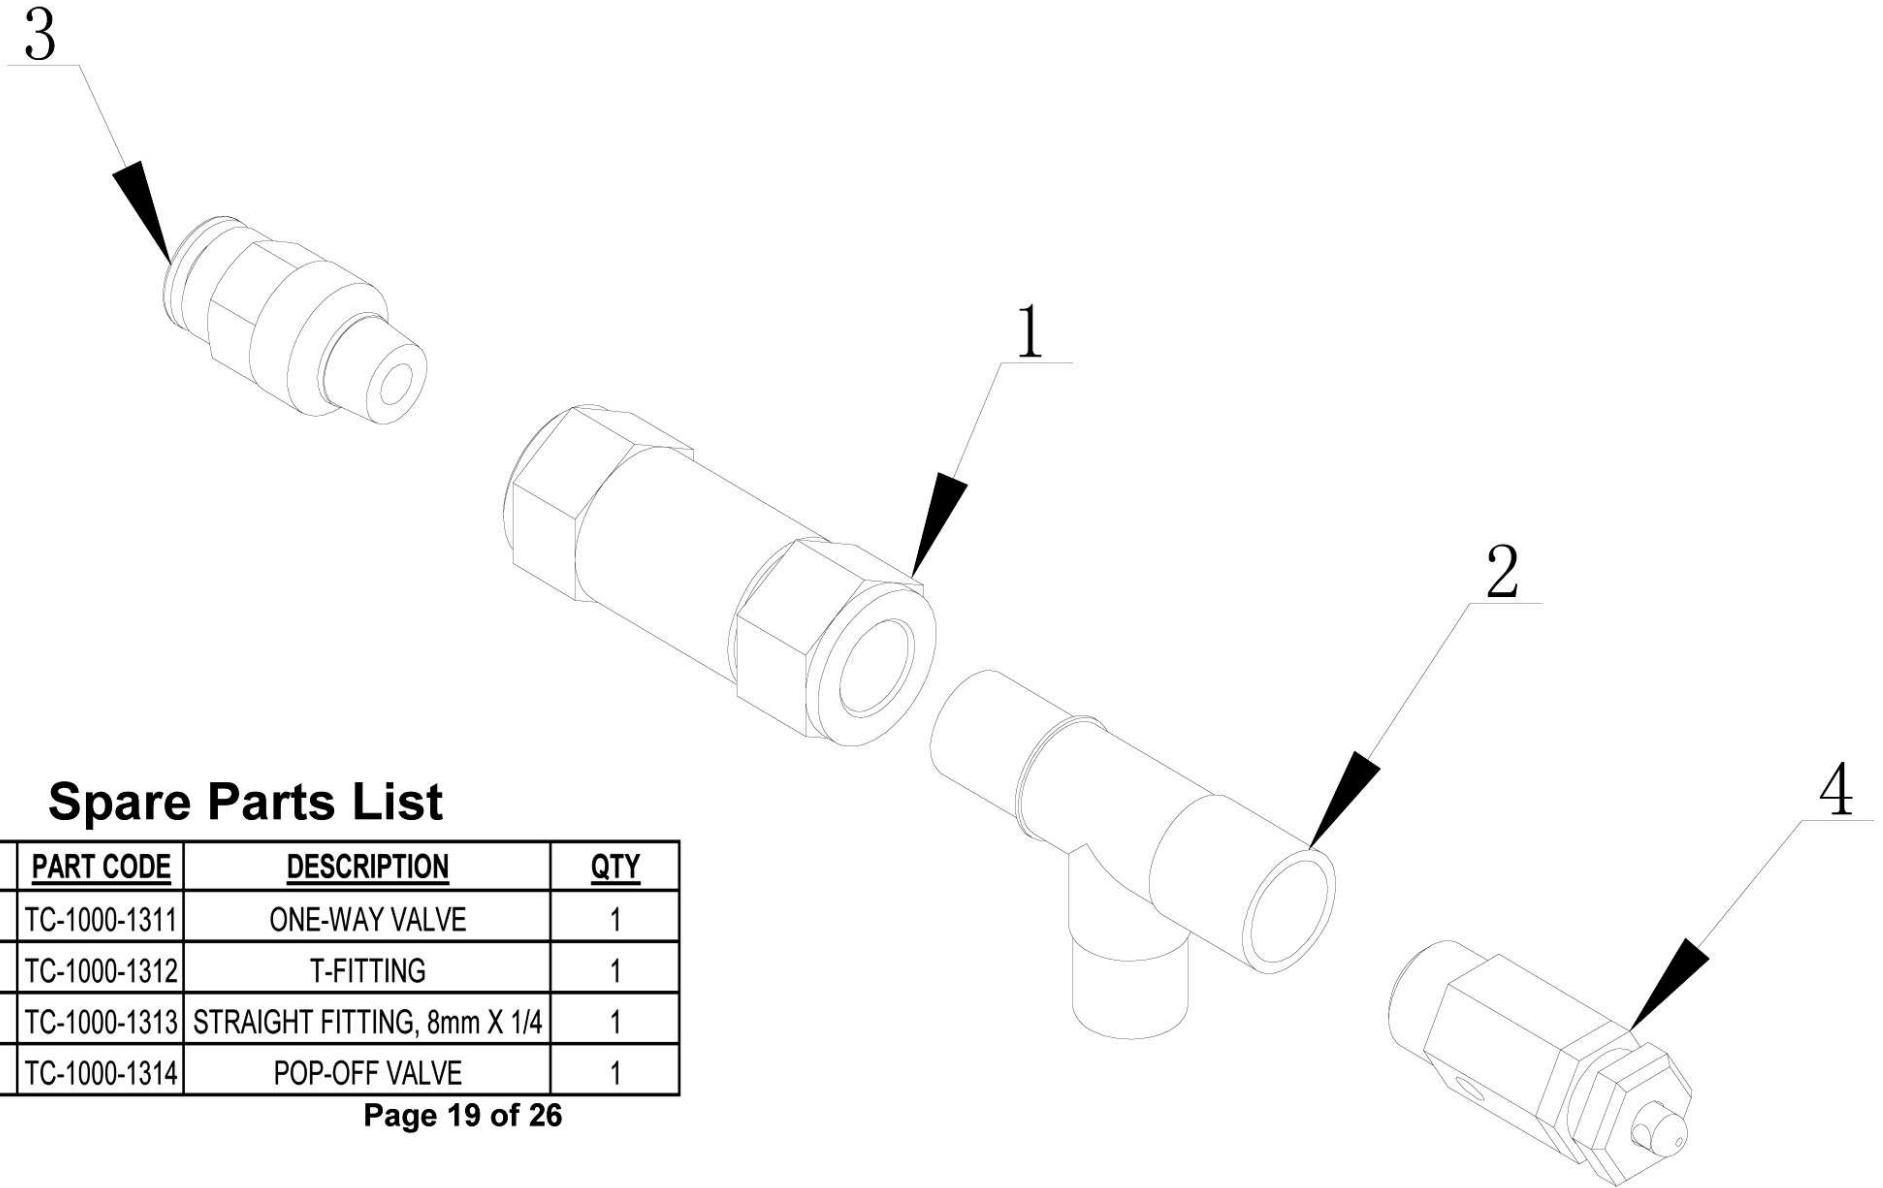

TC-1000

Spare Parts List

<u>ITEM</u>	<u>PART CODE</u>	<u>DESCRIPTION</u>	<u>QTY</u>
1	TC-1000-1311	ONE-WAY VALVE	1
2	TC-1000-1312	T-FITTING	1
3	TC-1000-1313	STRAIGHT FITTING, 8mm X 1/4	1
4	TC-1000-1314	POP-OFF VALVE	1