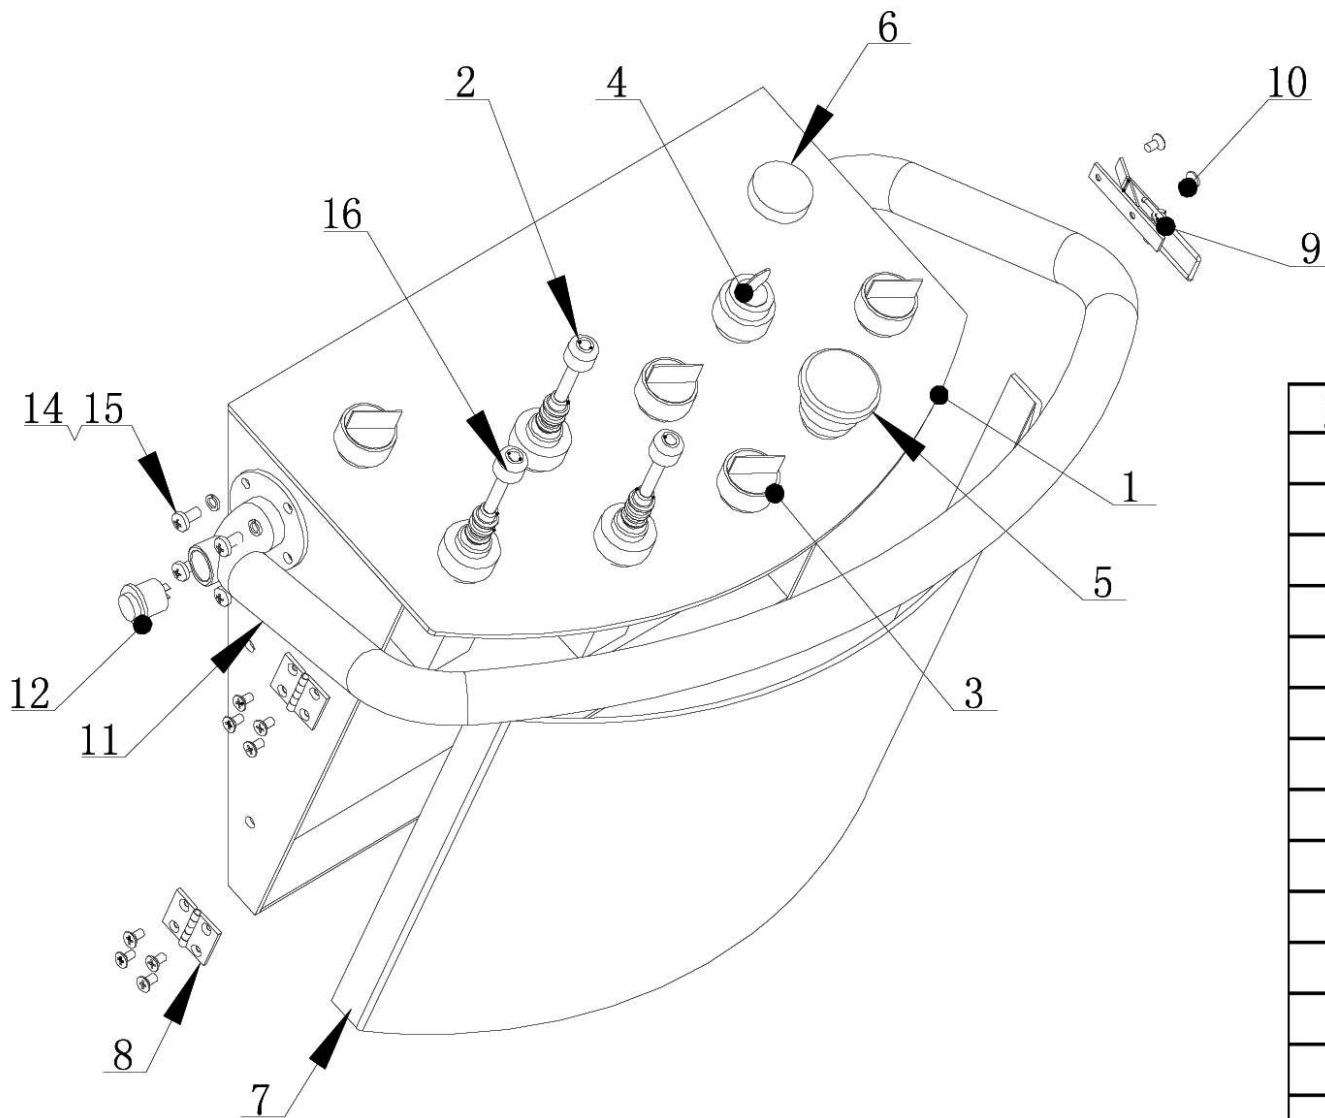

TC-1000

Spare Parts List

<u>ITEM</u>	<u>PART CODE</u>	<u>DESCRIPTION</u>	<u>QTY</u>
1	TC-1000-0301	CONTROL PANEL HOUSING	1
2	TC-1000-0302	2-WAY JOYSTICK	2
3	TC-1000-0303	LOCK RELEASE SWITCH	4
4	TC-1000-0304	KEY ASSEMBLY	1
5	TC-1000-0305	EMERGENCY STOP SWITCH	1
6	TC-1000-0306	INDICATOR LIGHT	1
7	TC-1000-0307	FRONT PANEL	1
8	TC-1000-0308	HINGE	2
9	TC-1000-0309	LATCH	1
10	TC-960-026	SCREW, M5 X 10	12
11	TC-1000-0311	HANDLE	1
12	TC-1000-0312	PUSH BUTTON	1
14	TC-530-9199	FLAT WASHER, # 5	8
15	TC-960-026	SCREW, M5 X 10	8
16	TC-1000-0316	4-WAY JOYSTICK	1