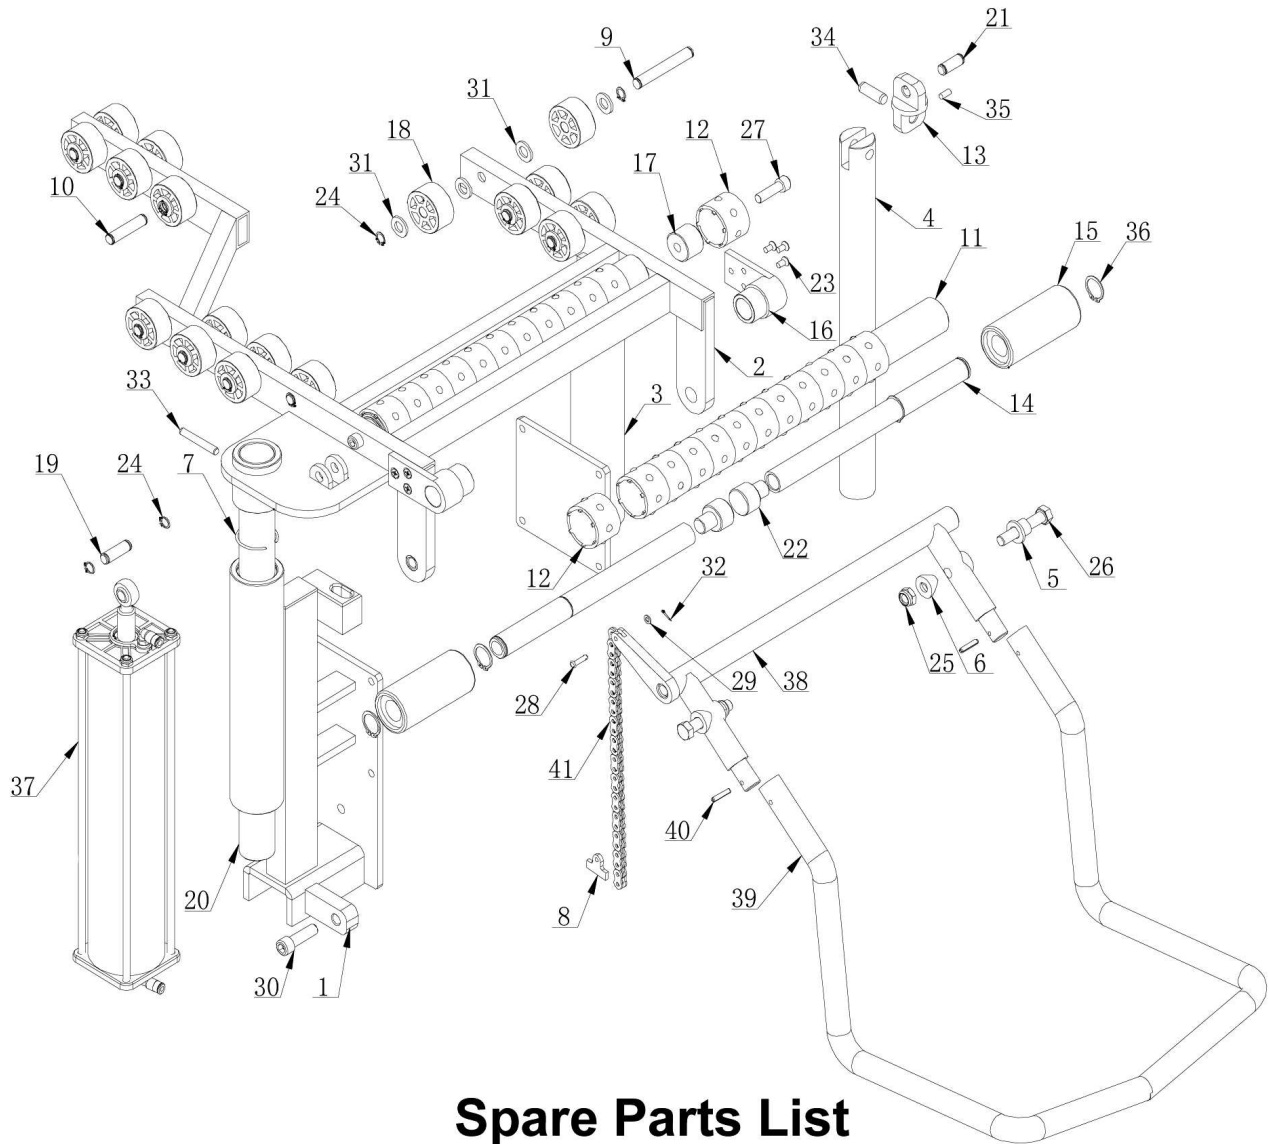

TC-1000

Spare Parts List

ITEM	PART CODE	DESCRIPTION	QTY
1	TC-1000-1101	CYLINDER MOUNT	1
2	TC-1000-1102	MOUNTING BRACKET	1
3	TC-1000-1103	BASE MOUNT	1
4	TC-1000-1104	GUIDE COLUMN (RH)	1
5	TC-1000-1105	SPACER	2
6	TC-1000-1106	SPACER	2
7	TC-1000-1107	SNAP RING	8
8	TC-1000-1108	CHAIN BLOCK	1
9	TC-1000-1109	SHAFT, ASSIST WHEEL (LONG)	7
10	TC-1000-1110	SHAFT, ASSIST WHEEL (SHORT)	3
11	TC-1000-1111	SLEEVE	2
12	TC-1000-1112	COVER	24
13	TC-1000-1113	CONNECTION BLOCK	1
14	TC-1000-1114	ADJUSTABLE SHAFT	2
15	TC-1000-1115	ASSIST WHEEL (LARGE)	2
16	TC-1000-1116	SHAFT MOUNT	2
17	TC-1000-1117	SHAFT INSERT	2
18	TC-1000-1118	ASSIST WHEEL (SMALL)	17
19	TC-1000-1119	CYLINDER PIN	1
20	TC-1000-1120	GUIDE COLUMN (LH)	1
21	TC-1000-1121	PIN	1

ITEM	PART CODE	DESCRIPTION	QTY
22	TC-1000-1122	SHAFT	2
23	TC-1000-1123	SCREW, M6 X 15	6
24	TC-1000-1124	SNAP RING	23
25	TC-660-L010	LOCKNUT, M12	2
26	TC-400M-1102	BOLT, M12 X 70	2
27	TC-530-9011	BOLT, M12 X 30	2
28	TC-1000-1128	CLEVIS PIN	1
29	TC-660-9318	FLAT WASHER, # 4	1
30	TC-660-L024	BOLT, M12 X 40	1
31	TC-1000-1131	FLAT WASHER, # 12	33
32	TC-1000-1132	COTTER PIN	1
33	TC-1000-1133	PIN	1
34	TC-1000-1134	PIN	1
35	TC-1000-1135	SET SCREW	1
36	TC-1000-1136	SNAP RING	4
37	TC-1000-1137	LIFTING CYLINDER	1
38	TC-1000-1138	MOUNT, LIFTING BRACKET	1
39	TC-1000-1139	LIFTING BRACKET	1
40	TC-1000-1140	ROLL PIN	2
41	TC-1000-1141	CHAIN	1