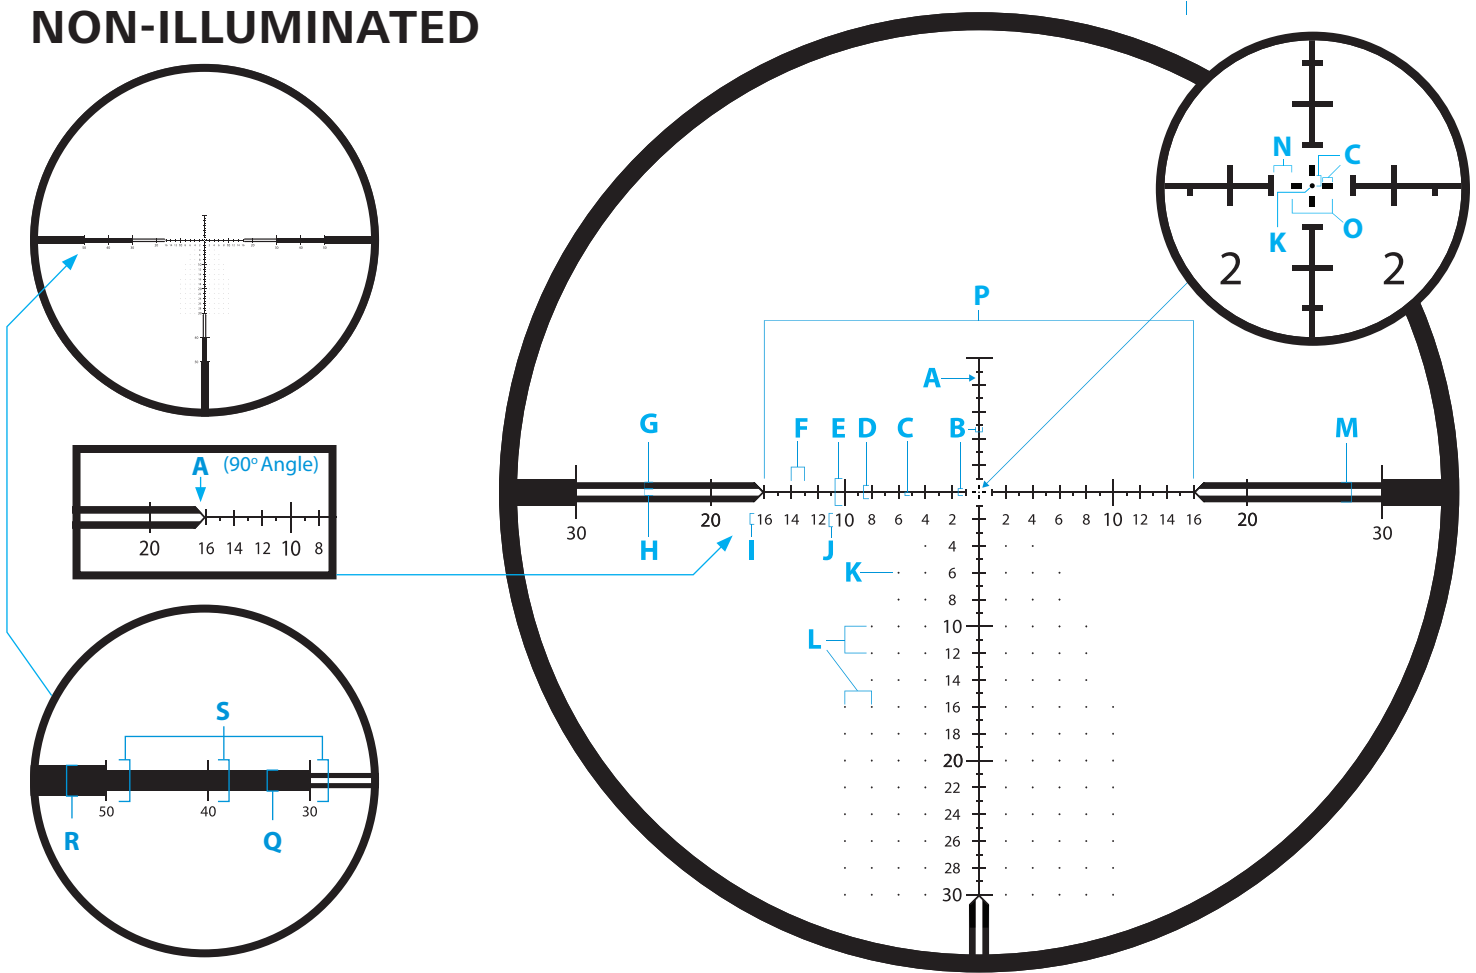

ZF-MOAI (FFP)

#17

NON-ILLUMINATED

RIFLESCOPE: LRP S5 - 525-56

Magnification – Image for illustrative purposes

UNIT OF MEASURE	MOA
Line Thickness - A	0.1
Distance - B	0.5
Distance - C	0.25
Distance - D	1.0
Distance - E	2.0
Distance - F	1.0
Distance - G	0.5
Distance - H	0.5

Standard Number Size - I	0.75
10, 20, 30 Number Size - J	1.0
Dot Size - K	0.125
Dot Spacing - L	2.0
Distance - M	1.5
Spacing around center cross - N	0.5
Distance - O	1.0
Distance - P	32
Distance - Q	2.0
Distance - R	3.0
Distance - S	4.0

ZF-MOAI = ZEISS First Focal Plane – Minute of Angle, illuminated

Not responsible for typographical errors. Efforts have been made to ensure accuracy of information at time of printing. Visit www.zeiss.com/consumer-products/us/hunting for the most up-to-date information.