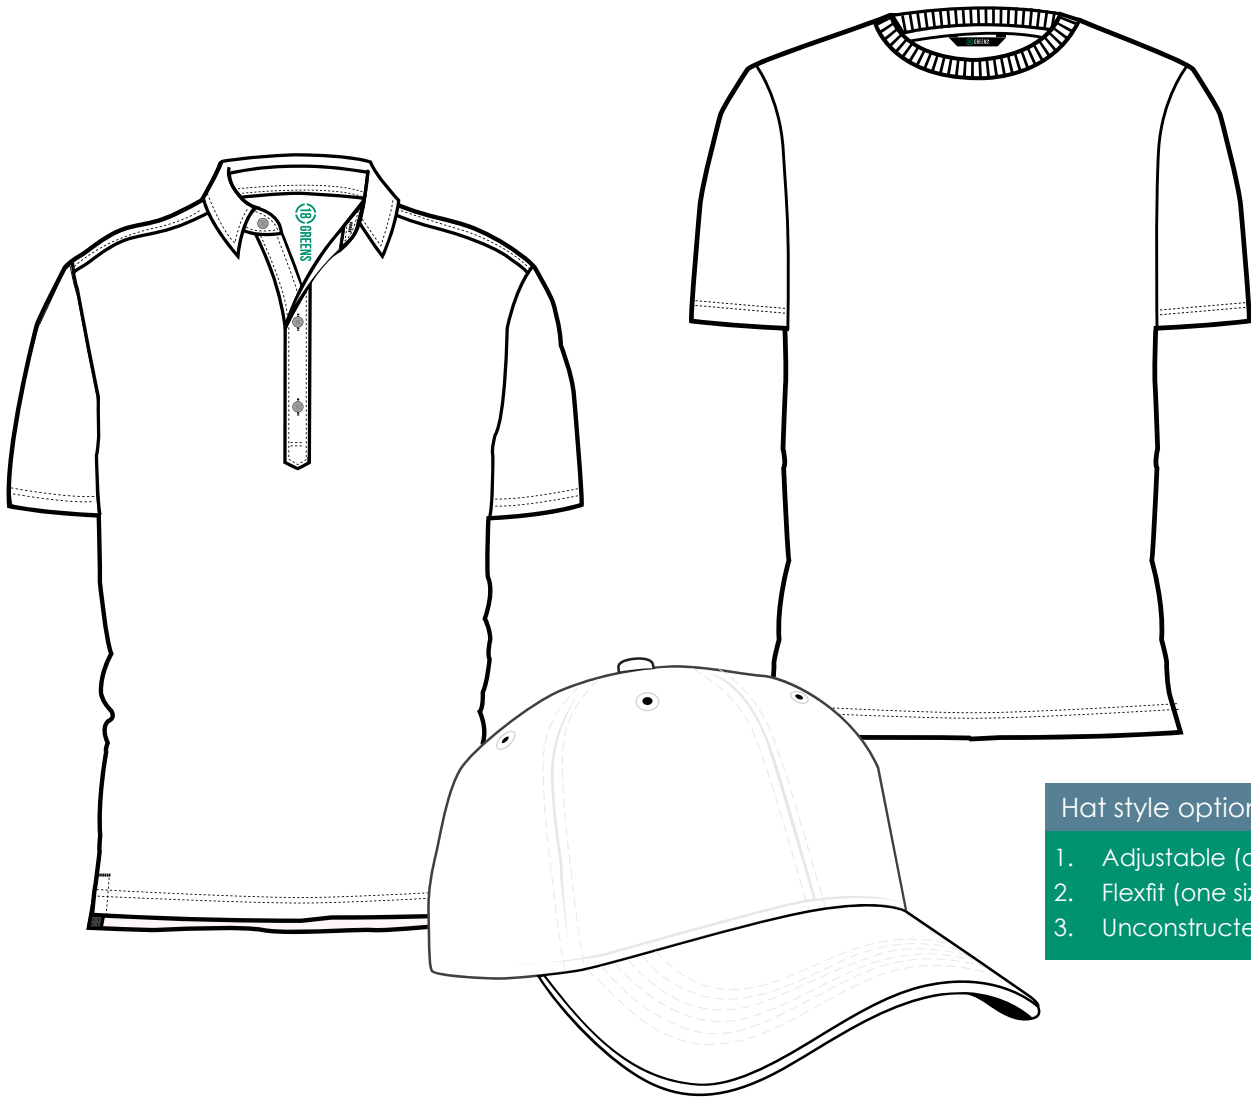

Backside Polo | Red

Backside Polo | Belize

Drop Needle | Belize

(760) 458-4653
orders@18greens.com

325 South Sierra Suite 15
Solana Beach, CA 92075

PACKAGES

Each package includes one logo per piece.
Multiple logos are available at an additional cost.

Hat style options:

1. Adjustable (as shown)
2. Flexfit (one size fits all)
3. Unconstructed front

Package #1

Polo

151+ \$18
101-150 \$20
76-100 \$22
51-75 \$24
26-50 \$26
1-25 \$28

Package #2

Polo, T-Shirt

151+ \$25
101-150 \$27
76-100 \$29
51-75 \$31
26-50 \$33
1-25 \$35