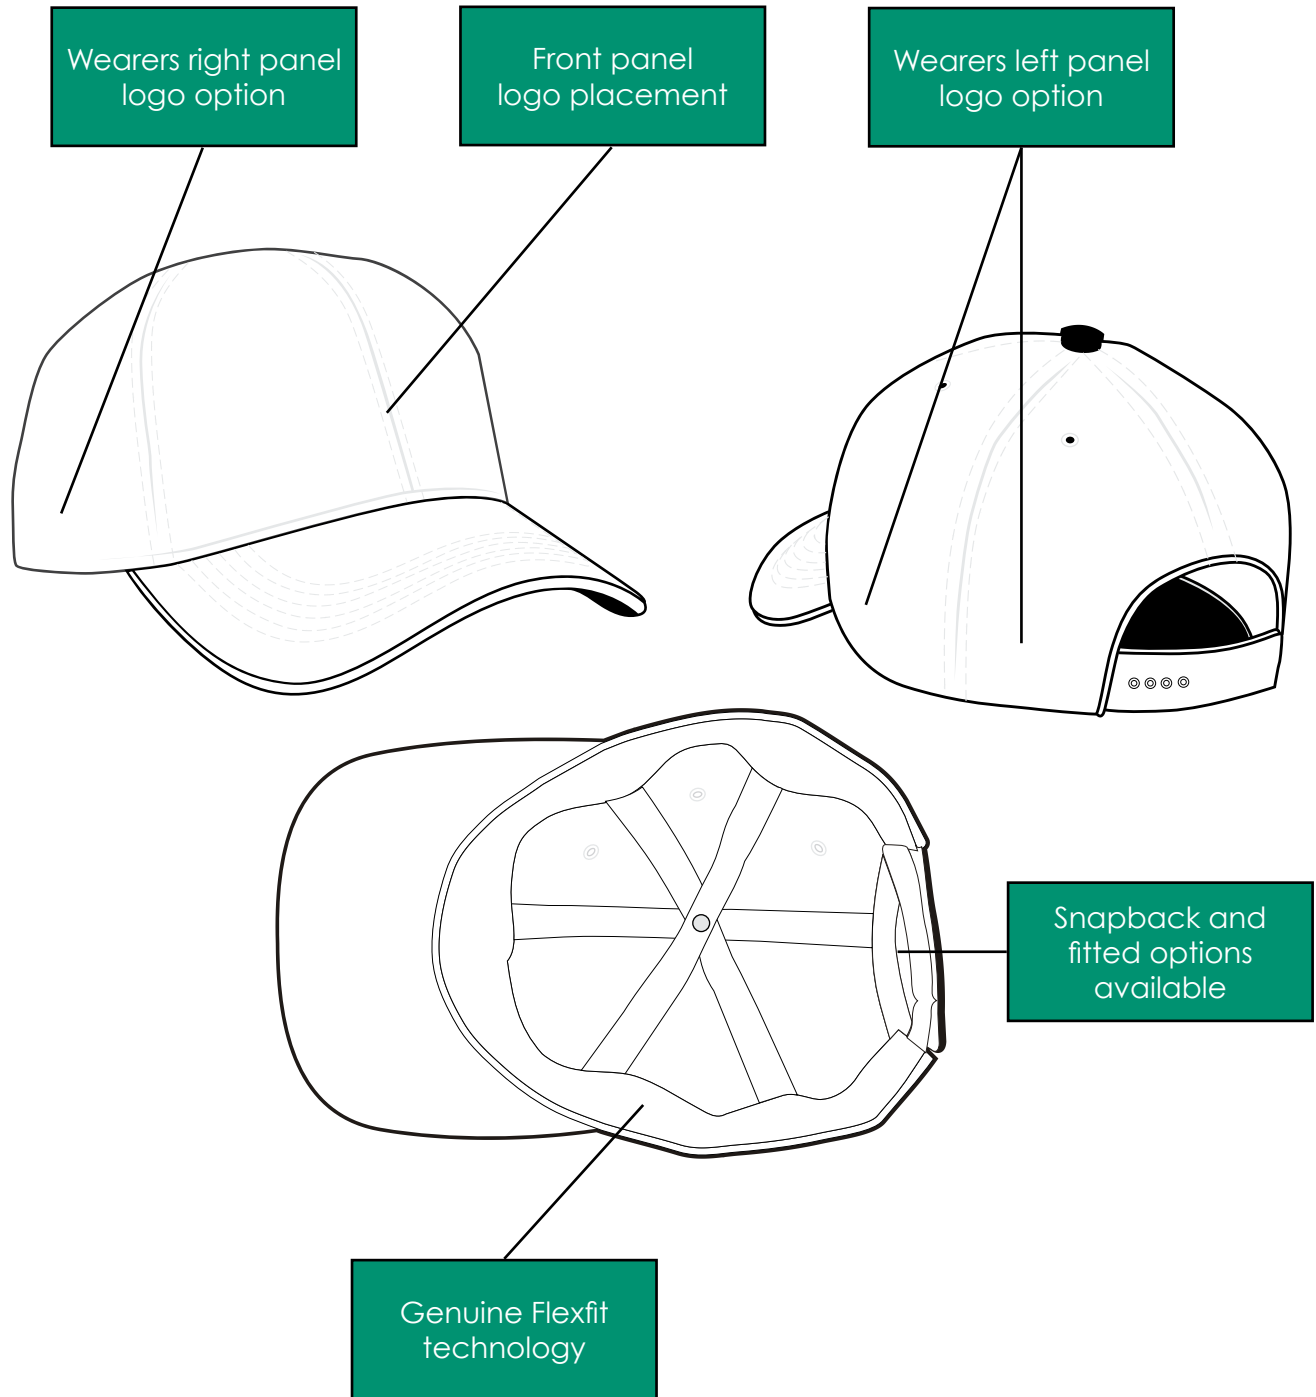

325 South Sierra Suite 15
Solana Beach, CA 92075

POLO SPECIFICATIONS

(760) 458-4653
orders@18greens.com

325 South Sierra Suite 15
Solana Beach, CA 92075

HAT SPECIFICATIONS

(760) 458-4653
orders@18greens.com