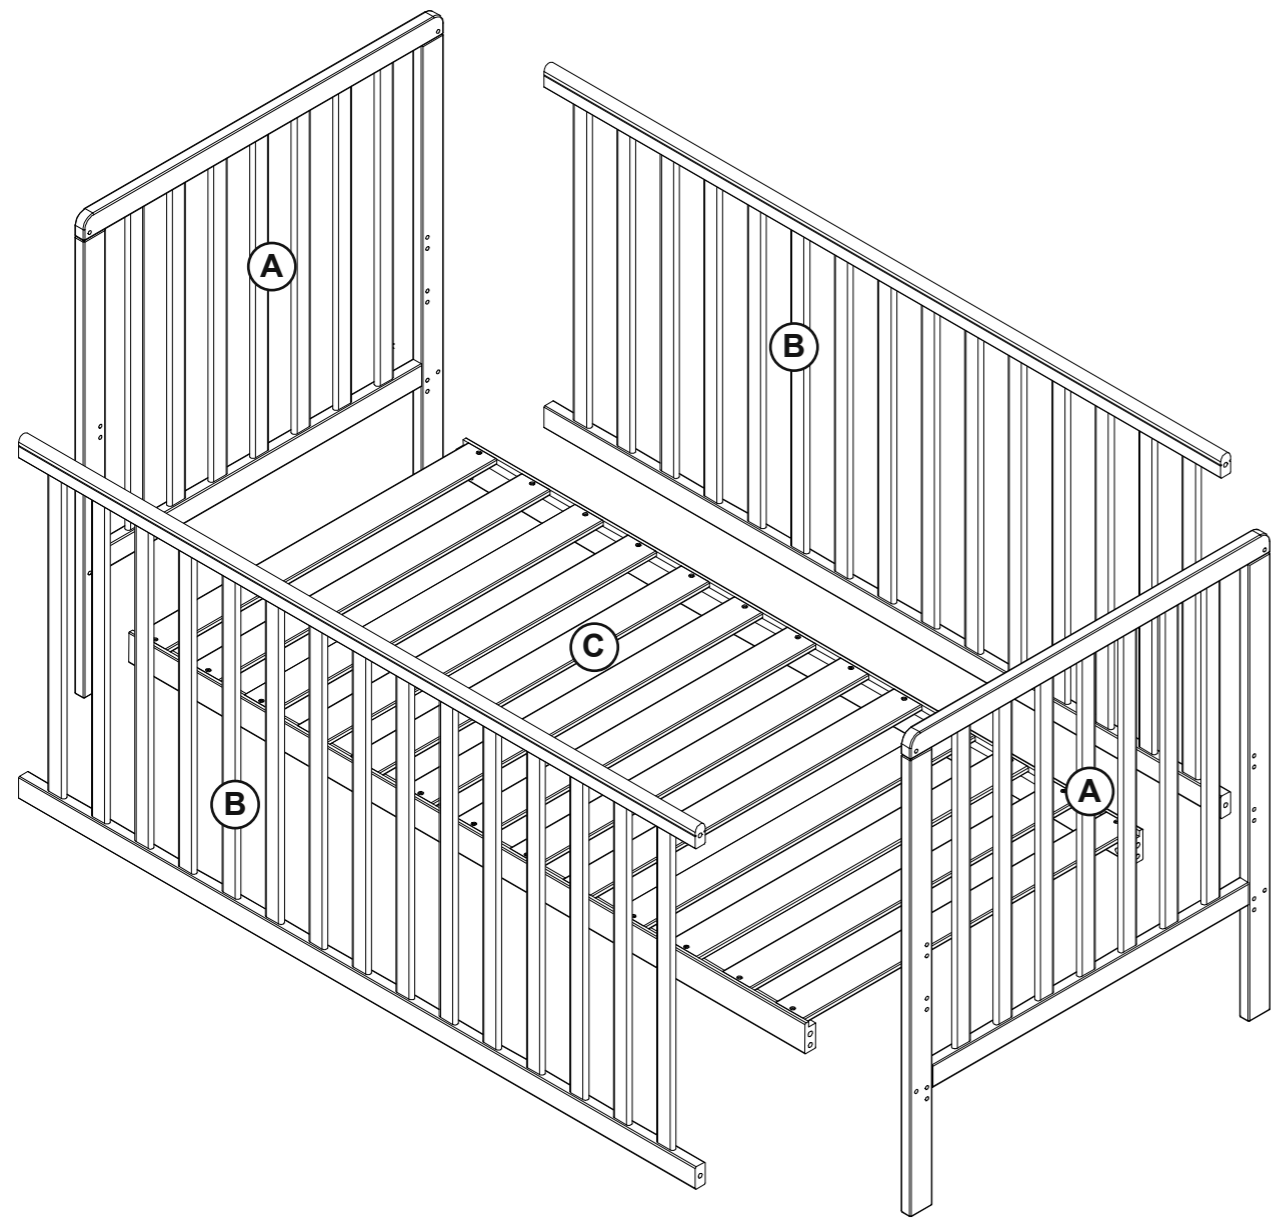

P1 65mm x4	P2 x4	P3 40mm x12	P4 x1

additional tools required (not included)