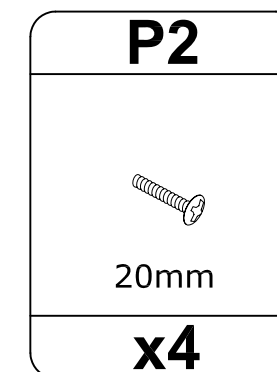

WARNING: Assembly should be carried out by a competent adult only.

WARNING: Assess the suitability of the wall to ensure that the fastening devices will withstand the forces generated.

- Be aware of the risks of open fires and other sources of heat, such as electric bar fires, gas fires, etc. in the near vicinity of the wardrobe.
- Do not use the shelf if any part is broken or missing. Use only spare parts approved by the manufacturer.
- Regularly check that all the fittings and components of the shelf are fully tightened and in working order.
- Wood is a natural material, the colour will darken with age.
- During assembly children should be kept away from the product due to possible risk of injury.

ROUTINE CARE & MAINTENANCE

- For cleaning, use only a mild detergent and warm water.
- DO NOT USE BLEACH.
- DO NOT USE any abrasive substances.
- Take care when handling or moving furniture, careless handling can damage wooden furniture.

Due to constant updating and improvements, some components may occasionally differ slightly from the images shown in these instructions. We reserve the rights to change the specifications of any products without prior notice. If you need any assistance please contact your Obaby retailer from whom you purchased your product, who will take appropriate action.