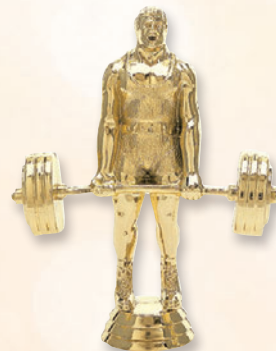

FIGURES & TRIM

VOLLEYBALL - WRESTLING

5518-G
RIBBON STAR
VOLLEYBALL, GOLD
(5 1/4" - 25)

2518-G*
STAR FIGURE,
VOLLEYBALL,
GOLD
(6" - 25)

47518-G*
VOLLEYBALL
SHOOTING STAR
SPINNER, GOLD
(6" - 25)

1456-G
DOUBLE ACTION
VOLLEYBALL, F,
GOLD
(5 3/4" - 100)

1457-G
DOUBLE ACTION
VOLLEYBALL, M,
GOLD
(5 3/4" - 100)

1458-G
DOUBLE ACTION
VOLLEYBALL,
COED., GOLD
(5 3/4" - 100)

3037-G
WREATH
VOLLEYBALL,
GOLD
(5 1/4" - 50)

518-G
VOLLEYBALL,
M, GOLD
(5 1/4" - 100)

519-G
VOLLEYBALL,
F, GOLD
(5 1/2" - 100)

513-G
WATER POLO,
M, GOLD
(5" - 50)

6001-G
WHEELCHAIR,
M, GOLD
(4" - 50)

6002-G
WHEELCHAIR,
F, GOLD
(4" - 50)

633-G
WEIGHTLIFTER,
M, GOLD
(6" - 50)

639-G
POWER LIFTER,
M, GOLD
(5" - 50)

1454-G
DOUBLE ACTION
WRESTLING, M, GOLD
(4 1/4" - 100)

Parts not shown in Silver are available in Silver (-S) by special order.
*This part checks a 1 3/4" column, which saves you a lid!

GREYSTONE
ENGRAVABLE
GIFTS
RESIN
FIGURES
ASSEMBLED
AWARDS
SNAP
AWARDS
FIGURES
& TRIMS
LIDS
RISERS
STEMS &
PEDESTALS
MYLARS
EMBLEMS
& HOLDERS
COLUMNS
BASES
CUPS &
BOWLS
MEDALS
RIBBONS
& PINS
PLAQUES
ENGRAVING
STOCK &
HARDWARE
FULL COLOR
DECORATION