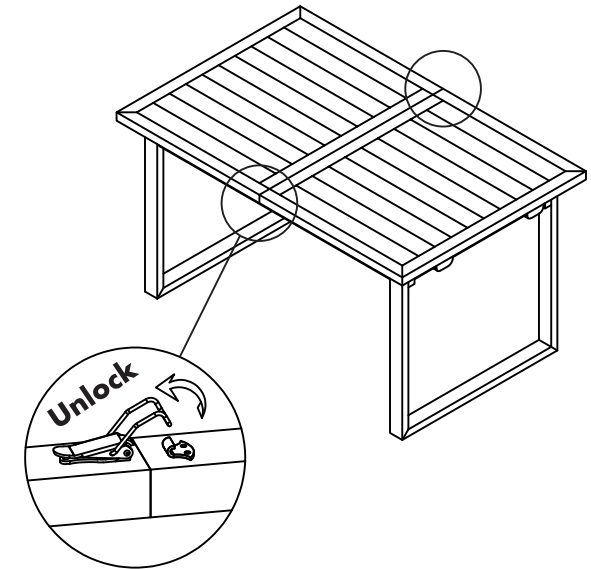

PARTS AND HARDWARE.

PARTS LIST

NO.	DESCRIPTION	IMAGE	Q'TY
P1	TABLE TOP		1
P2	LEGS		2

HARDWARE LIST

NO.	DESCRIPTION	IMAGE	Q'TY
H1	BOLT M8x60		8
H2	SPRING WASHER M8		8
H3	WASHER M8		8
H4	WRENCH 13MM		1

NOTES.

Thank you for purchasing this quality product! Be sure to check all packing material carefully for small part that may have come loose inside the carton during shipping.

CAUTION: The item is heavy, assembly should be performed by two people.

STEP 1.

STEP 2.

STEP 3.

STEP 4.