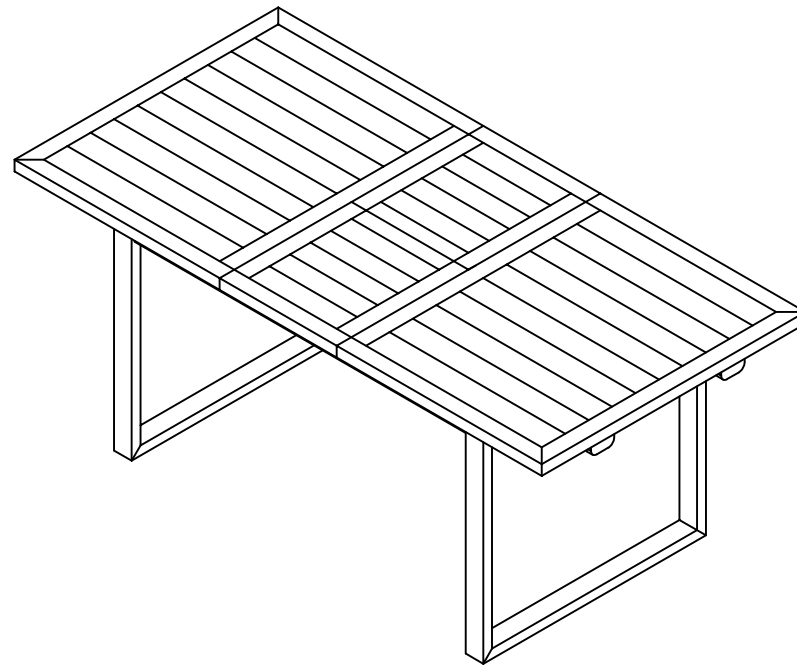

MOE'S

home collection

ASSEMBLY INSTRUCTIONS.

BEN EXTENSION DINING TABLE BLACK

FR-1046-02

THANK YOU FOR YOUR PURCHASE!

PARTS AND HARDWARE.

PARTS LIST

NO.	DESCRIPTION	IMAGE	Q'TY
P1	TABLE TOP		1
P2	LEGS		2

HARDWARE LIST

NO.	DESCRIPTION	IMAGE	Q'TY
H1	BOLT M8x60		8
H2	SPRING WASHER M8		8
H3	WASHER M8		8
H4	WRENCH 13MM		1

NOTES.

Thank you for purchasing this quality product! Be sure to check all packing material carefully for small part that may have come loose inside the carton during shipping.