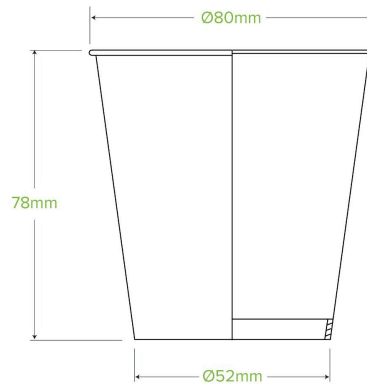

## 200ml / 6oz (80mm) Green Cold Paper BioCup BCC-6-G

FSC™ certified Green cold paper BioCups are lined inside and out with Ingeo™, a bioplastic made from plants, not oil – making them the perfect option for cold drinks. Certified industrially compostable (AS4736). Match with home compostable sugarcane lids or PLA-lined paper lids.

<b>Carton quantity:</b> 1000	<b>Sleeves per carton:</b> 20	<b>Units per sleeve:</b> 50
<b>Carton Size LxWxH (cm):</b> 40.5x32.5x41	<b>Carton gross weight (kg):</b> 6.500000	<b>Raw Material:</b> Paper - FSC™ Mix certified paper
<b>Lining/coating:</b> Bioplastic - Ingeo™ PLA	<b>Window Material:</b> None	<b>Printing Type:</b> Flexo
<b>Inks:</b> Food Contact Safe Inks	<b>Brim fill capacity (ml):</b> 230	<b>Dimensions top LxW (mm):</b> 80x80
<b>Dimensions base LxW (mm):</b> 52x52	<b>Product Depth:</b> 78	<b>Product weight (g):</b> 11
<b>Thickness:</b> 263gsm	<b>Use:</b> Hot, Cold, Wet & Dry Products	<b>Manufactured:</b> China
<b>Customise:</b> Print	<b>MOQ custom:</b> 50000	<b>Mould fees:</b> Yes - see custom packaging
<b>Environmental production certified:</b> ISO 14001	<b>Quality product certified:</b> ISO 9001	<b>Factory food safety certified:</b> BRC
<b>Corporate social accreditation:</b> SMETA	<b>Home compostable:</b> No	<b>Industrially compostable:</b> Certified to AS4736 Australian Standards, Certified to EN13432 European Standard
<b>Recyclable:</b> No		