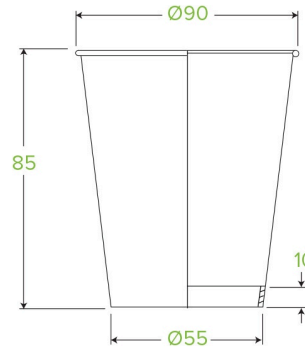

280ml / 8oz (90mm) Art Series Single Wall BioCup BC-8(90)-ART SERIES

*image as a guide only

IMAGE AS A GUIDE ONLY. Cartons contain up to three different art cups with new artists featured every two months. Pictured here are designs from the latest Art Series. Unfortunately, we cannot sell individual art cups and cannot guarantee which prints, or which series of prints will be in each carton.

Carton quantity: 1000	Sleeves per carton: 20	Units per sleeve: 50
Carton Size LxWxH (cm): 46.5x37.5x60.5	Carton gross weight (kg): 9.500000	Carton barcode: 19344062022302
Raw Material: Paper	Lining/coating: Aqueous	Window Material: None
Printing Type: Offset	Inks: Food Contact Safe Inks	Brim fill capacity (ml): 296
Dimensions top LxW (mm): 90x90	Dimensions base LxW (mm): 54x54	Product Depth: 86
Product weight (g): 7.6	Thickness: 280gsm	Use: Hot & Wet Products
Manufactured: Taiwan	Customise: Print	MOQ custom: 100000
Mould fees: Yes - see custom packaging	Environmental production certified: None	Quality product certified: TBC
Factory food safety certified: BRC	Corporate social accreditation: BSCI	Home compostable: Certified to AS5810 Australian standards, Certified to NF T51-800 European standards
Industrially compostable: Certified to AS4736 Australian Standards, Certified to EN13432 European Standard	Recyclable: No	