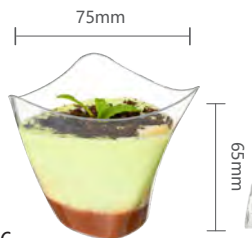

GD105

Material (PS)	Carton qty	Volume
Heat-resisting (60 °C)	1000PCS	110mL

GD29-1

Material (PP/PS)	Carton qty	Volume
Heat-resisting (120 °C /60 °C)	1000PCS	120mL

GD29-5

Material (PP/PS)	Carton qty	Volume
Heat-resisting (120 °C /60 °C)	1000PCS	120mL