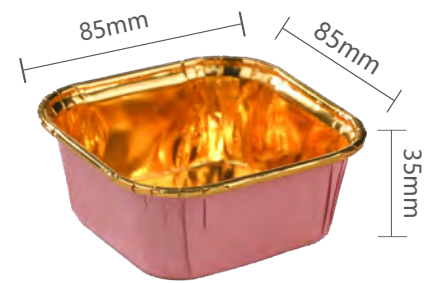

Use: used in cookies, cake making, direct baking, anti oil, do not fade.

Two Tone Metallic Coloured Foil Rectangular Baking Trays

Volume: 130 mL
Size: 122×47×27H
Package: 3000 (pcs) ctn

Volume: 180 mL
Size: 110×67×41H
Package: 3000 (pcs) ctn