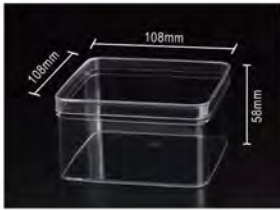

Item: 016
Size: 150*96*H60mm
Carton qty: 180pcs

Item: 017
Size: 176*40*H40mm
Carton qty: 360pcs

Item: 018
Size: 140*140*H50mm
Carton qty: 200pcs

Cookies/tiramisu containers series

Biscuit Box /Tray series: