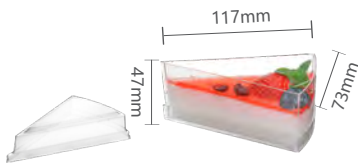

GD2005

GD2006

Material (PS)	Carton qty	Volume
Heat-resisting (60 °C)	500PCS	165mL