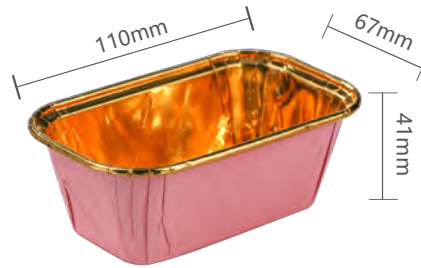

Use: used in cookies, cake making, direct baking, anti oil, do not fade.

Two Tone Metallic Coloured Foil Rectangular Baking Trays

Volume: 130 mL
Size: 122×47×27H
Package: 3000 (pcs) ctn

Volume: 180 mL
Size: 110×67×41H
Package: 3000 (pcs) ctn