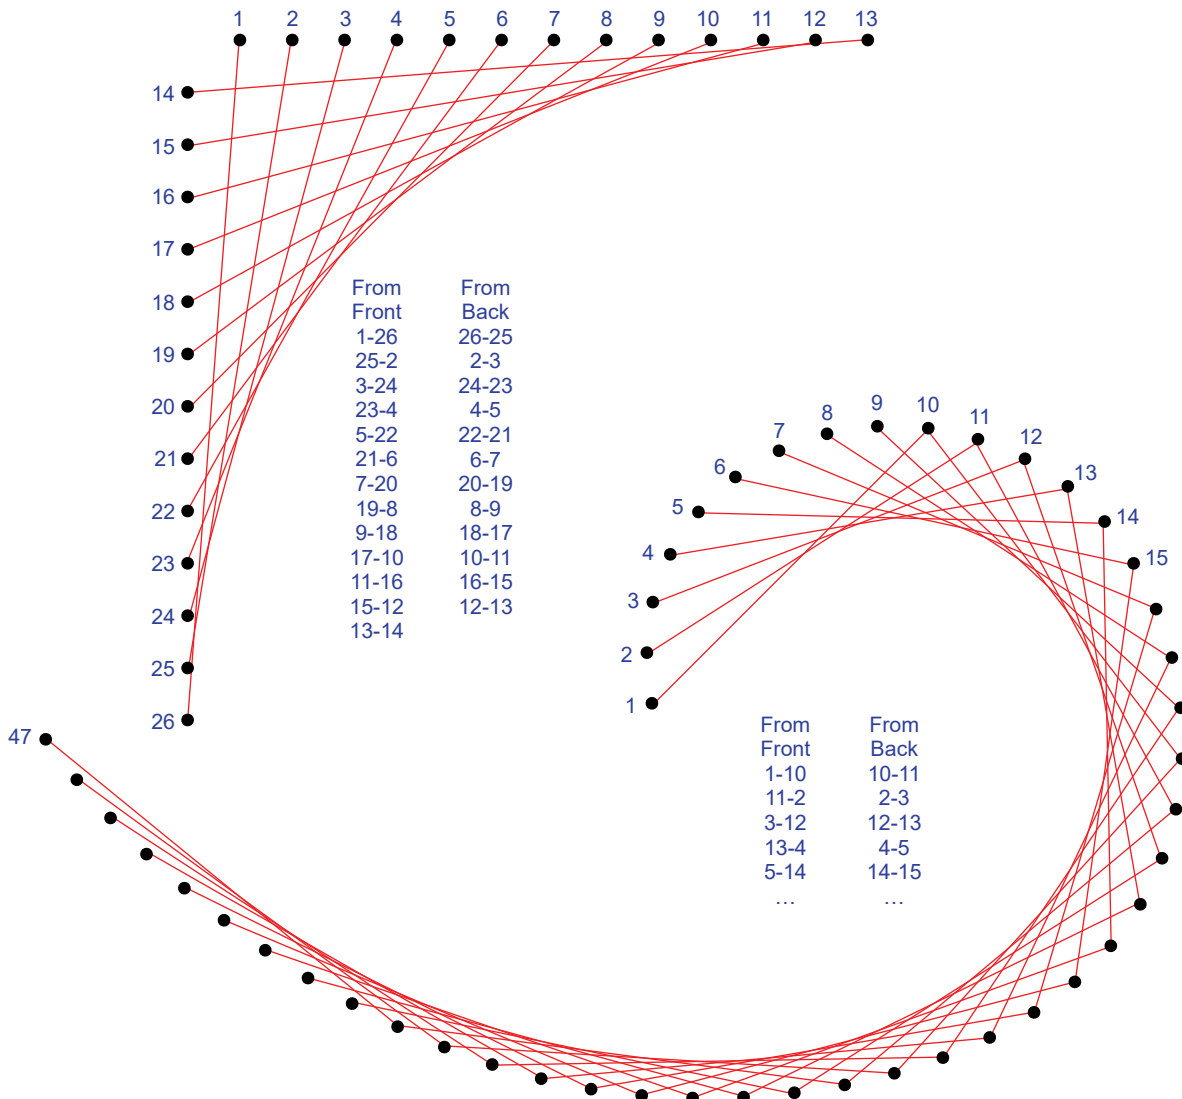

From Front	From Back
1-26	26-25
25-2	2-3
3-24	24-23
23-4	4-5
5-22	22-21
21-6	6-7
7-20	20-19
19-8	8-9
9-18	18-17
17-10	10-11
11-16	16-15
15-12	12-13
13-14	

From Front	From Back
1-10	10-11
11-2	2-3
3-12	12-13
13-4	4-5
5-14	14-15
...	...