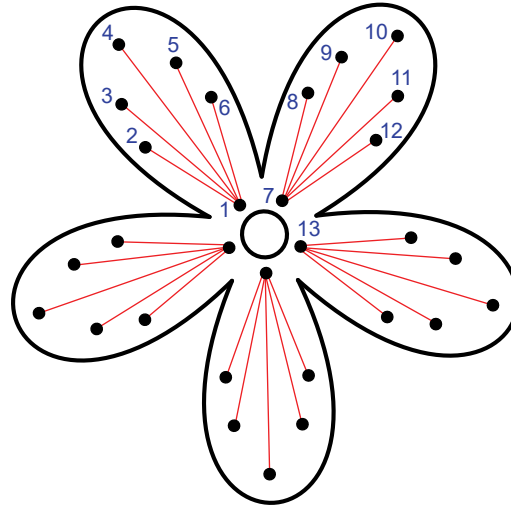

# Tina's Embroidery Design Daisy

(GRO-FL-41211-O3)

| From Front | From Back |
|------------|-----------|
| 1-2        | 2-3       |
| 3-1        | 1-4       |
| 4-1        | 1-5       |
| 5-1        | 1-6       |
| 6-1        | 1-7       |
| 7-1        | 1-8       |
| 8-1        | 1-9       |
| 9-1        | 1-10      |
| 10-1       | 1-11      |
| 11-1       | 1-11      |
| 11-15      | 15-16     |
| 16-12      | 13-17     |
| 18-14      | 17-18     |
| 3-22       | 14-3      |
| 23-19      | 22-23     |
| ...        | ...       |

| From Front | From Back |
|------------|-----------|
| 1-5        | 5-6       |
| 6-1        | 1-4       |
| 4-1        | 1-7       |
| 7-1        | 1-3       |
| 3-1        | 1-8       |
| 8-1        | 1-2       |
| 2-1        |           |

| From Front | From Back |
|------------|-----------|
| 1-4        | 4-3       |
| 3-1        | 1-5       |
| 5-1        | 1-2       |
| 2-1        | 1-6       |
| 6-1        | 1-7       |
| 7-10       | 10-9      |
| 9-7        | 7-11      |
| 11-7       | 7-8       |
| 8-7        | 7-12      |
| 12-7       | 7-13      |
| ...        | ...       |