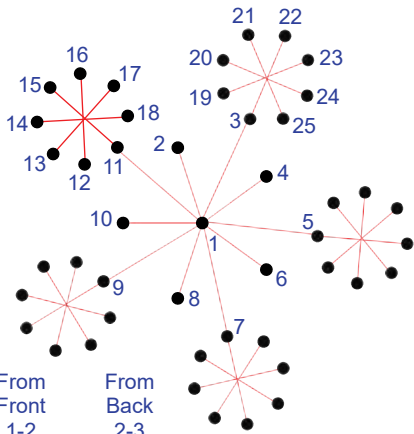

# Tina's Embroidery Design Daisy

(GRO-FL-41211-O3)

| From Front | From Back |
|------------|-----------|
| 1-2        | 2-3       |
| 3-1        | 1-4       |
| 4-1        | 1-5       |
| 5-1        | 1-6       |
| 6-1        | 1-7       |
| 7-1        | 1-8       |
| 8-1        | 1-9       |
| 9-1        | 1-10      |
| 10-1       | 1-11      |
| 11-1       | 1-11      |
| 11-15      | 15-16     |
| 16-12      | 13-17     |
| 18-14      | 17-18     |
| 3-22       | 14-3      |
| 23-19      | 22-23     |
| ...        | ...       |

| From Front | From Back |
|------------|-----------|
| 1-5        | 5-6       |
| 6-1        | 1-4       |
| 4-1        | 1-7       |
| 7-1        | 1-3       |
| 3-1        | 1-8       |
| 8-1        | 1-2       |
| 2-1        |           |