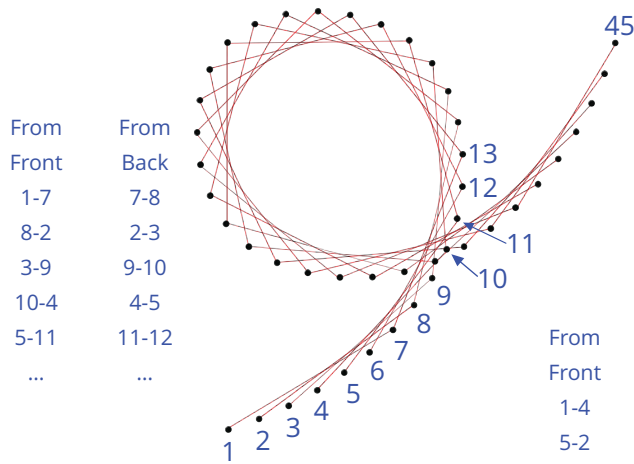

Tina's Petal & Teardrop Embroidery Plates

Embroidering Templates

www.claritycrafts.com

Tina's Embroidery Design Petal

(GRO-PA-41743-O3)

Tina's Embroidery Design Teardrop

(GRO-PA-41742-O3)

From Front	From Back
1-2	2-3
3-2	2-3
3-4	4-5
5-3	3-6
6-2	

From Front	From Back
1-2	2-3
3-1	1-4
4-1	1-5
5-1	1-6
6-1	1-12
12-18	13-7
7-13	8-14
...	...

From Front	From Back
1-10	10-11
11-2	2-3
3-12	12-13
13-4	4-5
5-14	14-15
...	...

From Front	From Back
1-4	4-3
3-2	2-3
3-6	6-5
5-4	4-5
5-8	8-7
...	...