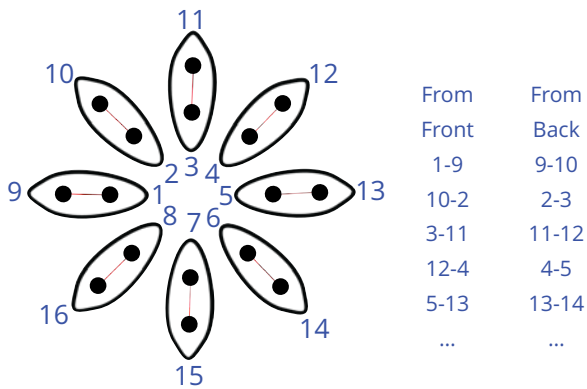

Tina's Petal & Teardrop Embroidery Plates

Embroidering Templates

www.claritycrafts.com

Tina's Embroidery Design Petal

(GRO-PA-41743-O3)

Tina's Embroidery Design Teardrop

(GRO-PA-41742-O3)

From Front	From Back
1-2	2-3
3-2	2-3
3-4	4-5
5-3	3-6
6-2	

From Front	From Back
1-2	2-3
3-1	1-4
4-1	1-5
5-1	1-6
6-1	1-12
12-18	13-7
7-13	8-14
...	...

From Front	From Back
1-10	10-11
11-2	2-3
3-12	12-13
13-4	4-5
5-14	14-15
...	...

From Front	From Back
1-4	4-3
3-2	2-3
3-6	6-5
5-4	4-5
5-8	8-7
...	...