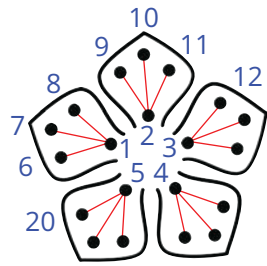

Tina's Petal & Teardrop Embroidery Plates

Embroidering Templates

www.claritycrafts.com

Tina's Embroidery Design Petal

(GRO-PA-41743-O3)

Tina's Embroidery Design Teardrop

(GRO-PA-41742-O3)

From Front	From Back
1-2	2-3
3-2	2-3
3-4	4-5
5-3	3-6
6-2	

From Front	From Back
1-2	2-3
3-1	1-4
4-1	1-5
5-1	1-6
6-1	1-12
12-18	13-7
7-13	8-14
...	...

From Front	From Back
1-10	10-11
11-2	2-3
3-12	12-13
13-4	4-5
5-14	14-15
...	...

From Front	From Back
1-4	4-3
3-2	2-3
3-6	6-5
5-4	4-5
5-8	8-7
...	...