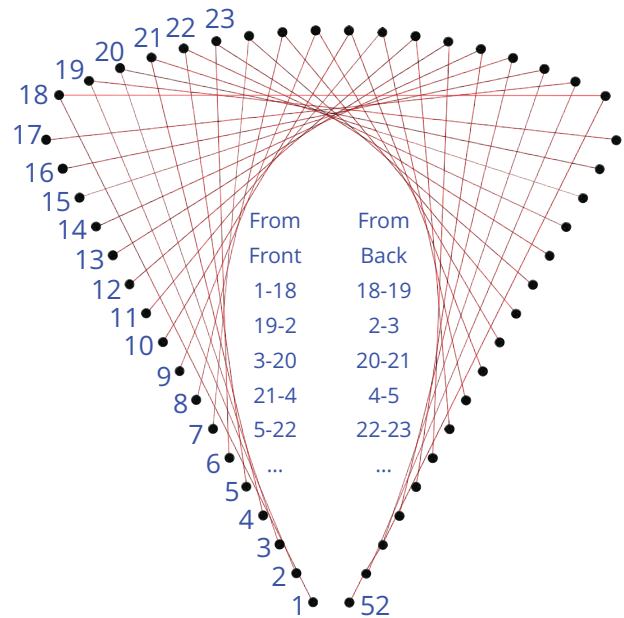

Tina's Petal & Teardrop Embroidery Plates

Embroidering Templates

www.claritycrafts.com

Tina's Embroidery Design Petal

(GRO-PA-41743-O3)

Tina's Embroidery Design Teardrop

(GRO-PA-41742-O3)

From Front	From Back
1-2	2-3
3-2	2-3
3-4	4-5
5-3	3-6
6-2	

From Front	From Back
1-2	2-3
3-1	1-4
4-1	1-5
5-1	1-6
6-1	1-12
12-18	13-7
7-13	8-14
...	...

From Front	From Back
1-10	10-11
11-2	2-3
3-12	12-13
13-4	4-5
5-14	14-15
...	...

From Front	From Back
1-4	4-3
3-2	2-3
3-6	6-5
5-4	4-5
5-8	8-7
...	...