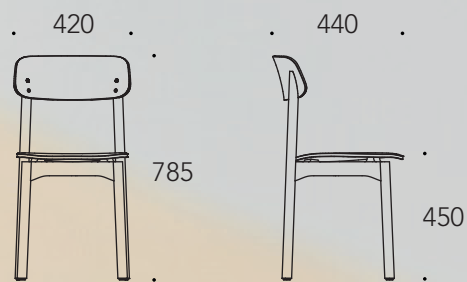

## WOODY

**CHAIR**  
DINING

**FINISHING**  
BEECH;  
PAINTED BLACK.

**DIMENSIONS**  
420x440x785mm

**SEAT HEIGHT**  
450mm

**PORVENTURA**

SHOWROOM & STORE  
RUA PRIOR DO CRATO 1 D 1350-259 LISBOA • PORTUGAL