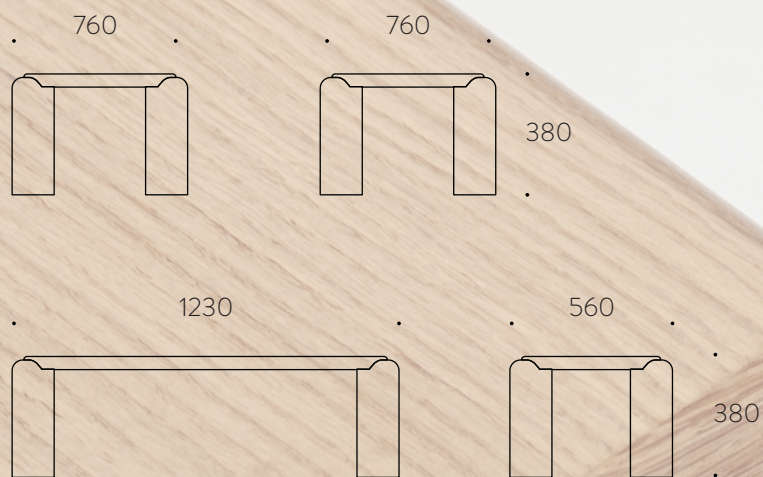

SOFTEN

COFFE TABLE

DESIGNER
JINSIK KIM

FINISHING
OAK.

DIMENSIONS
SQ - 760x760x380mm
RT - 1230x560x380mm

PORVENTURA®

SHOWROOM & STORE
RUA PRIOR DO CRATO 1 D 1350-259 LISBOA • PORTUGAL

WWW.PORVENTURA.EU
INFO@PORVENTURA.EU
+351 937 668 339