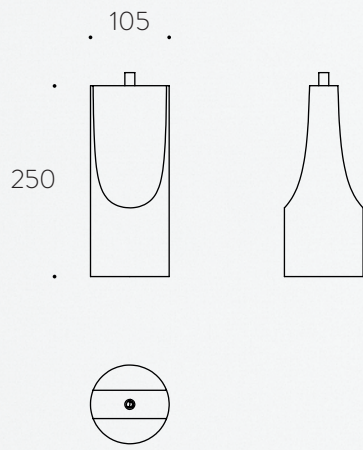

SLICE

LAMP
CEILING LAMP

DESIGNER
MIGUEL SOEIRO

FINISHING
CORK.

DIMENSIONS
Ø105x250mm

SHOWROOM & STORE
RUA PRIOR DO CRATO 1 D 1350-259 LISBOA • PORTUGAL

WWW.PORVENTURA.EU
INFO@PORVENTURA.EU
+351 937 668 339