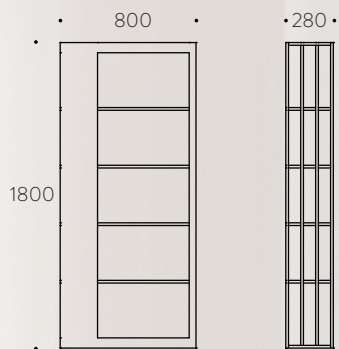

RULE

BOOKCASE

DESIGNER

FILIPE VENTURA

FINISHING

OAK;
WALNUT.

DIMENSIONS

800x280x1800mm