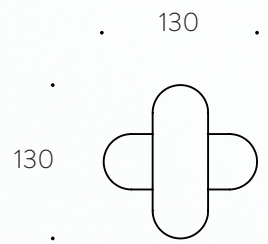

PLUS

HOOKS

DESIGNER

MIGUEL SOEIRO

FINISHING

ASH.

DIMENSIONS

S - 130x60x130mm

L - 170x60x170mm

SHOWROOM & STORE
RUA PRIOR DO CRATO 1 D 1350-259 LISBOA • PORTUGAL

WWW.PORVENTURA.EU
INFO@PORVENTURA.EU
+351 937 668 339