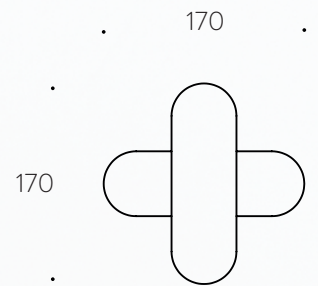

PLUS

HOOKS

DESIGNER

MIGUEL SOEIRO

FINISHING

ASH.

DIMENSIONS

S - 130x60x130mm

L - 170x60x170mm

SHOWROOM & STORE
RUA PRIOR DO CRATO 1 D 1350-259 LISBOA • PORTUGAL

WWW.PORVENTURA.EU
INFO@PORVENTURA.EU
+351 937 668 339