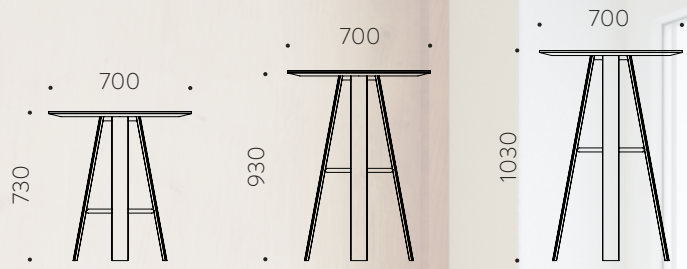

LINEAR

TABLE

DINIGN TABLE
COUNTER TABLE
BAR TABLE

DESIGNER

DANIEL VIEIRA

FINISHING

ASH;
PAINTED BLACK MATTE;
PAINTED WHITE MATTE.

DIMENSIONS

Ø700x730MM
Ø700x930MM
Ø700x1030MM

PORVENTURA

SHOWROOM & STORE
RUA PRIOR DO CRATO 1 D 1350-259 LISBOA • PORTUGAL

WWW.PORVENTURA.EU
INFO@PORVENTURA.EU
+351 937 668 339