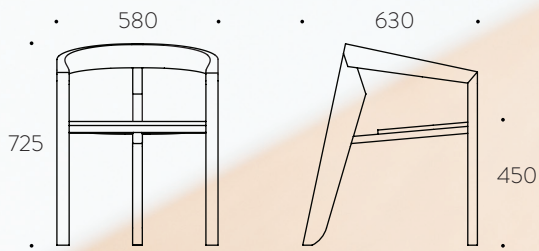

### **CHAIR** DINING

**DESIGNER**  
MIGUEL SOEIRO

**FINISHING**  
BEECH;  
ASH PAINTED IN BLACK MATTE;  
WALNUT.

**DIMENSIONS**  
580x630x725mm  
**SEAT HEIGHT**  
450mm

**PORVENTURA®**

SHOWROOM & STORE  
RUA PRIOR DO CRATO 1 D 1350-259 LISBOA • PORTUGAL