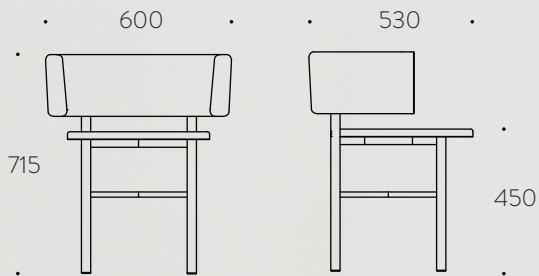

DOT

CHAIR
DINING

DESIGNER
ANA RODRIGUES

FINISHING
BEECH;
CAMIRA FABRICS.

DIMENSIONS
600x530x715MM

SEAT HEIGHT
450MM

PORVENTURA®

SHOWROOM & STORE
RUA PRIOR DO CRATO 1 D 1350-259 LISBOA • PORTUGAL