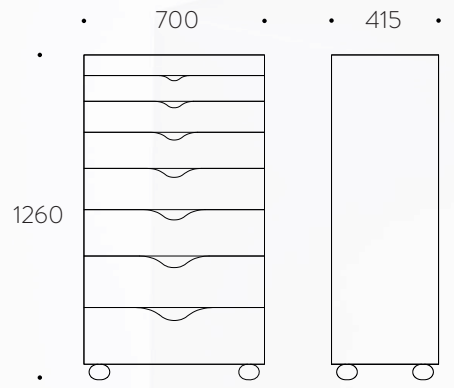

CONTA

CHEST OF DRAWERS

DESIGNER
JOÃO AGUIAR

FINISHING
OAK

DIMENSIONS
700x415x1260mm

PORVENTURA®

SHOWROOM & STORE
RUA PRIOR DO CRATO 1 D 1350-259 LISBOA • PORTUGAL

WWW.PORVENTURA.EU
INFO@PORVENTURA.EU
+351 937 668 339