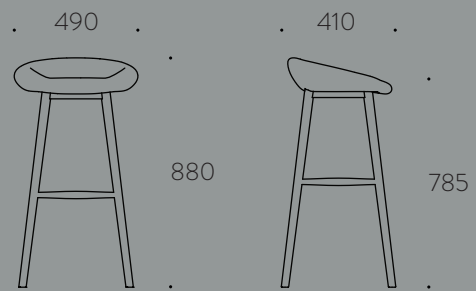

CAKE

STOOL

FINISHING

BEECH;
PAINTED BLACK MATTE;
CAMIRA FABRICS.

DIMENSIONS

490x410x880MM

SEAT HEIGHT

785MM