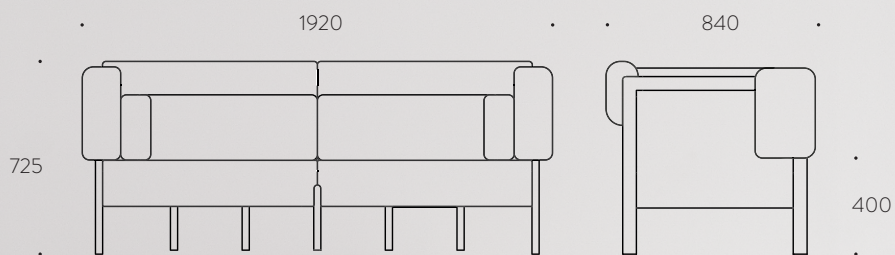

COD

SOFA
THREE SEATER

DESIGNER

FILIPA AGUIAR &
JOÃO PEREIRA

FINISHING

BEECH;
CAMIRA FABRICS.

DIMENSIONS

1920x840x725MM

SEAT HEIGHT

400MM

PORVENTURA®

SHOWROOM & STORE
RUA PRIOR DO CRATO 1 D 1350-259 LISBOA • PORTUGAL

WWW.PORVENTURA.EU
INFO@PORVENTURA.EU
+351 937 668 339