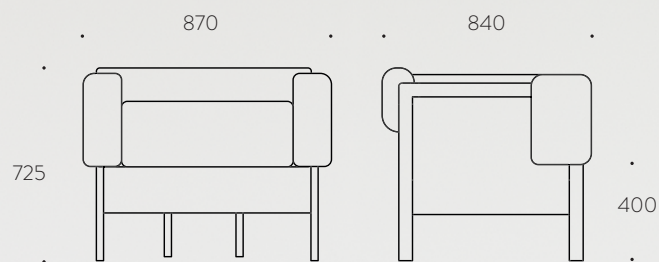

COD

SOFA
ONE SEATER

DESIGNER

FILIPA AGUIAR &
JOÃO PEREIRA

FINISHING

BEECH;
CAMIRA FABRICS.

DIMENSIONS

870x840x725mm

SEAT HEIGHT

400mm

PORVENTURA®

SHOWROOM & STORE
RUA PRIOR DO CRATO 1 D 1350-259 LISBOA • PORTUGAL

WWW.PORVENTURA.EU
INFO@PORVENTURA.EU
+351 937 668 339