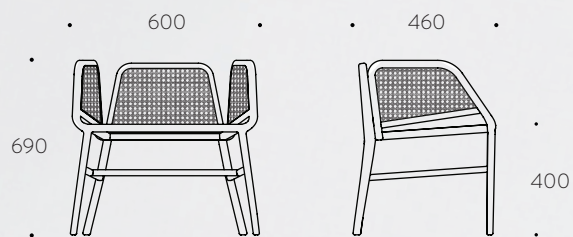

## CHAIR LOUNGE

**DESIGNER**  
MIGUEL SOEIRO

**FINISHING**  
ASH PAINTED IN BLACK MATTE;  
OAK;  
WALNUT;  
RATTAN.

**DIMENSIONS**  
600x460x690mm

**SEAT HEIGHT**  
400mm

**PORVENTURA**

SHOWROOM & STORE  
RUA PRIOR DO CRATO 1 D 1350-259 LISBOA • PORTUGAL