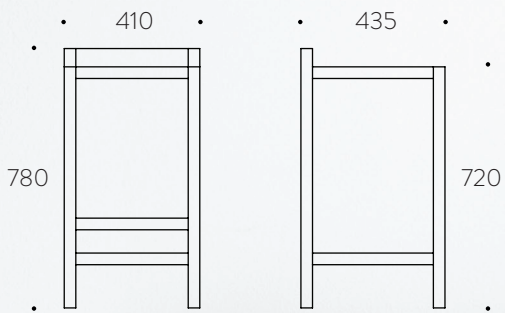

ALTO

STOOL BARSTOOL

DESIGNER
FILIPE VENTURA

FINISHING
ASH PAINTED BLACK MATTE,
OAK,
WALNUT,
AND RATTAN.

DIMENSIONS
410x435x780mm

SEAT HEIGHT
720mm

PORVENTURA®

SHOWROOM & STORE
RUA PRIOR DO CRATO 1 D 1350-259 LISBOA • PORTUGAL