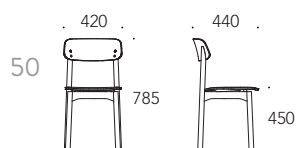

WOODY

BEECH;
ASH PAINTED BLACK MATTE.