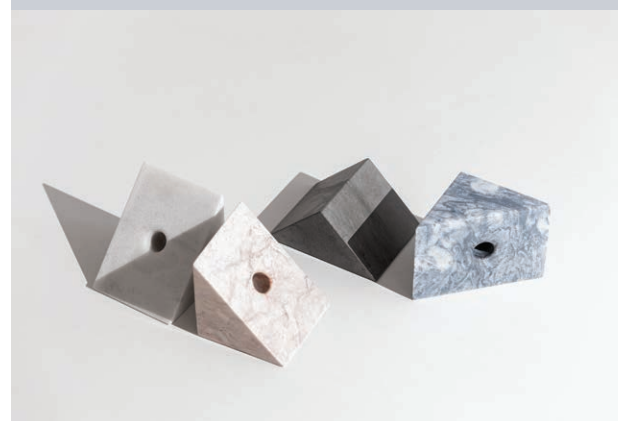

They stay in
their lane.

Hanging with your
modern family in
this urban jungle.

CLA COAT RACK | 700X650X1760MM

TENSION L LAMP | Ø800X1400MM

STRIKE+SPARE BOOKENDS | 110X110X110MM

At Porventura, our products are containers for both memories and new possibilities. What will yours hold?