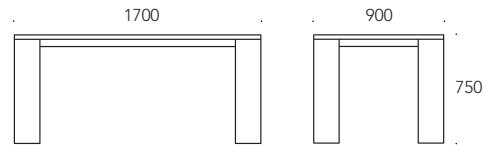

MONTE by Filipe Ventura

OAK; PINE.