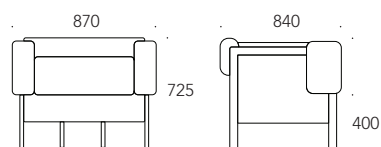

COD ONE SEATER by Filipa Aguiar & João Pereira

CAMIRA ERA FABRICS;
BEECH.