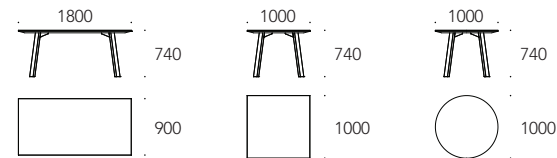

ACCESSORIES

LETTER HOLDER (A)
TRAY (B)
PEN HOLDER (C)

OAK.

52

FLAT by Daniel Vieira

OAK; PAINTED WHITE MATTE; PAINTED BLACK MATTE.

LINEAR TABLE by Daniel Vieira

ASH; ASH PAINTED WHITE MATTE; ASH PAINTED BLACK MATTE.