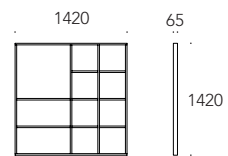

ATLAS by Filipe Ventura

OAK;
AMERICAN WALNUT.