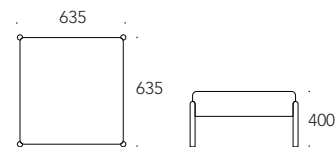

COD OTTOMAN by Filipa Aguiar & João Pereira

CAMIRA ERA FABRICS;
BEECH.