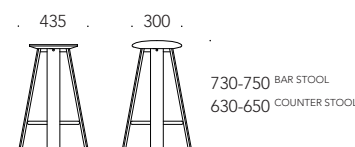

LINEAR STOOL by Daniel Vieira

ASH WITH FOOTREST IN WHITE/ BLACK MATTE; 
 ASH WITH WHITE/ BLACK UPHOLSTERED SEAT; 
 ASH PAINTED WHITE/ BLACK MATTE; 
 ASH PAINTED WHITE/ BLACK MATTE WITH UPHOLSTERED SEAT. 