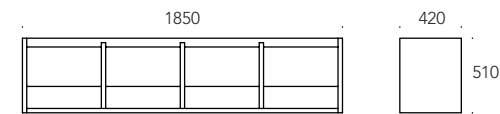

CURVE by Studio REM

*Lacquered stainless steel (mate)

WHITE
SILVER
BLACK
MIDNIGHT BLUE
FOREST GREEN
BORDEAUX RED

53

MIES S by Filipe Ventura

OAK; AMERICAN WALNUT.

MIES L by Filipe Ventura

OAK; AMERICAN WALNUT.