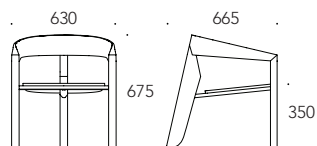

ATLAS WALL CABINET | 1420X65X1420mm

TENSION L LAMP | Ø800x1400mm

OVERVIEW

ICON by Miguel Soeiro

BEECH; 
 ASH PAINTED BLACK MATTE; 
 WALNUT. 

ICON LOUNGE by Miguel Soeiro

BEECH; 
 ASH PAINTED BLACK MATTE; 
 WALNUT. 