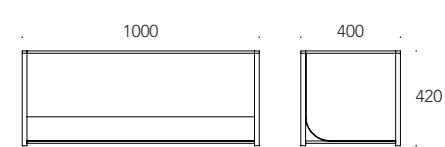

CURVE by Studio REM

*Lacquered stainless steel (mate)

WHITE
SILVER
BLACK
MIDNIGHT BLUE
FOREST GREEN
BORDEAUX RED

53

MIES S by Filipe Ventura