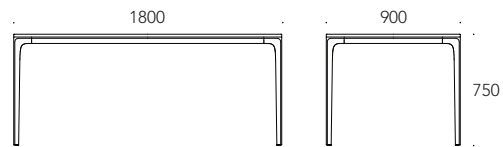

SHADE

ASH PAINTED WHITE MATTE; ASH PAINTED BLACK MATTE.