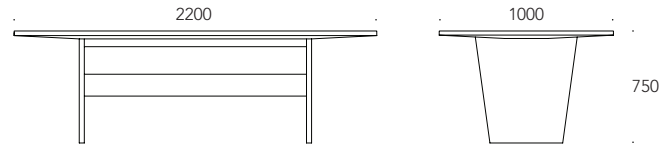

NOVA by Filipe Ventura

OAK; AMERICAN WALNUT.