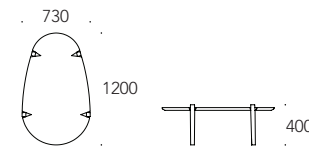

FENDA by Cátia Moura

OAK.