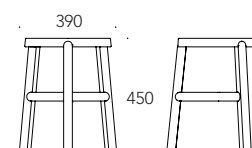

GLYPH by Yiannis Ghikas

ASH;
ASH PAINTED BLACK MATTE.