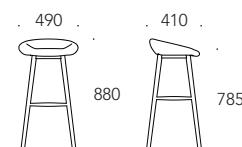

CAKE

CAMIRA ERA FABRICS;
BEECH;
ASH PAINTED BLACK.