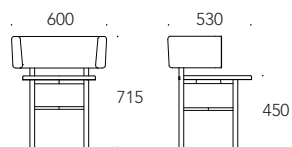

DOT by Ana Rodrigues

CAMIRA ERA FABRICS;
BEECH.