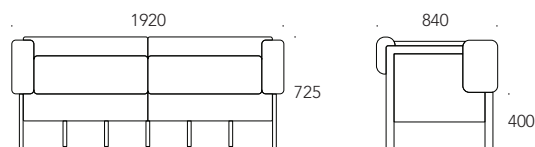

COD THREE SEATER by Filipa Aguiar & João Pereira

CAMIRA ERA FABRICS;
BEECH.