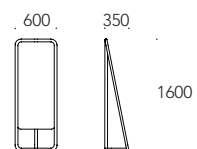

LAZY by Miguel Soeiro

OAK.