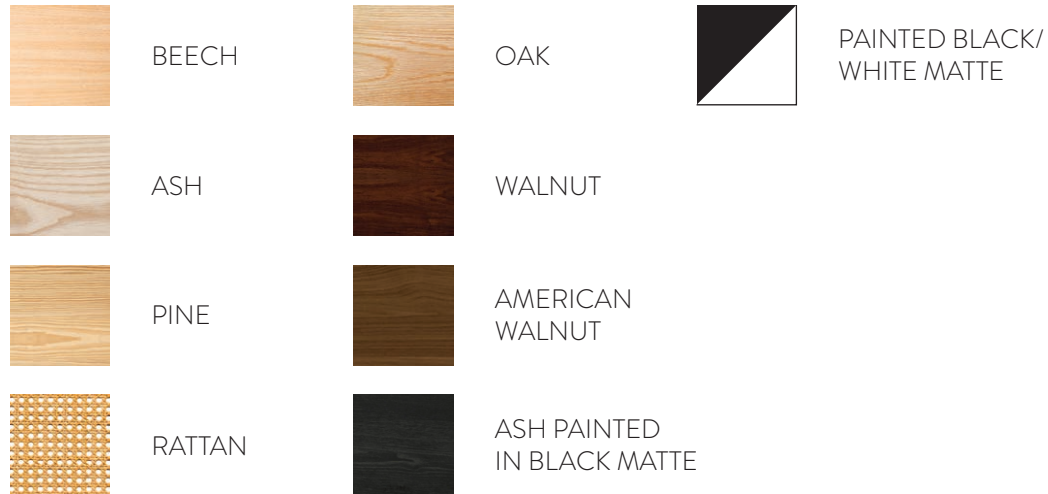

PLUS by Miguel Soeiro

ASH.

STRIKE & SPARE

WHITE MARBLE;
LIOZ + RUIVINA;
WHITE MARBLE + RUIVINA;
WHITE MARBLE + AZUL CASCAIS.

LAZY by Miguel Soeiro

OAK.

PIE by Catarina Oliveira

OAK.

SLICE by Miguel Soeiro

CORK.

TENSION by Pedrita Studio

WHITE MATTE;
BLACK MATTE.

ANY by Pedrita Studio

100% NEW ZEALAND WOOL - BIO;
100% NEW ZEALAND WOOL - ICE;
100% NEW ZEALAND WOOL - HOT.

FINISHING

WOOD

FABRICS

PU Synthetic Leather

CAMIRA*

Era

Quest

*All Camira finishings available at <https://www.camirafabrics.com/en>

PORVENTURA SHOWROOM

RUA PRIOR DO CRATO 1 D
1350-259 LISBON • PORTUGAL