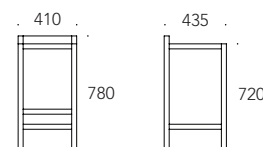

ALTO by Filipe Ventura

ASH PAINTED BLACK MATTE;
OAK;
WALNUT;
RATTAN.