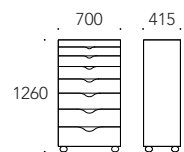

CONTA by João Aguiar