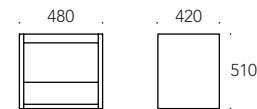

MONTE by Filipe Ventura

OAK; PINE.

NOVA by Filipe Ventura

OAK; AMERICAN WALNUT.

SHADE

ASH PAINTED WHITE MATTE; ASH PAINTED BLACK MATTE.

TORTA by Miguel Soeiro

ACCESSORIES

LETTER HOLDER (A)
TRAY (B)
PEN HOLDER (C)

OAK.

52

FLAT by Daniel Vieira

OAK; PAINTED WHITE MATTE; PAINTED BLACK MATTE.

LINEAR TABLE by Daniel Vieira

ASH; ASH PAINTED WHITE MATTE; ASH PAINTED BLACK MATTE.

SOFTEN by Jinsik Kim

OAK.

FENDA by Cátia Moura

OAK.

ZEUS by Filipe Ventura

OAK; AMERICAN WALNUT.

RULE by Filipe Ventura

OAK; AMERICAN WALNUT.

CURVE by Studio REM

*Lacquered stainless steel (mate)

WHITE
SILVER
BLACK
MIDNIGHT BLUE
FOREST GREEN
BORDEAUX RED

53

MIES S by Filipe Ventura

OAK; AMERICAN WALNUT.

MIES L by Filipe Ventura

OAK; AMERICAN WALNUT.

SANDBOX by Roeë Magdassi

OAK; LACQUERED MDF; LACQUERED STEEL.