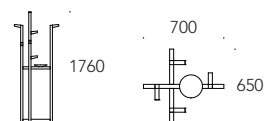

CLA by Ana Rodrigues

ASH.