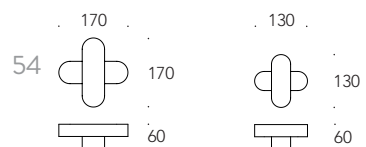

PLUS by Miguel Soeiro

ASH.