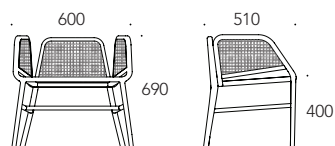

BEE LOUNGE by Miguel Soeiro

ASH PAINTED BLACK MATTE;
OAK;
WALNUT;
RATTAN.