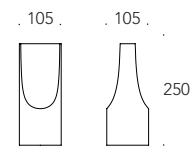

SLICE by Miguel Soeiro

CORK.