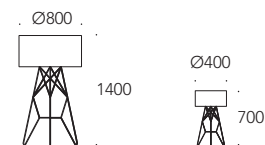

TENSION by Pedrita Studio

WHITE MATTE;
BLACK MATTE.