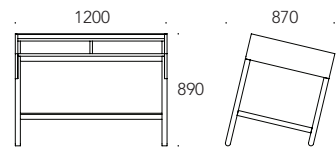

ACCESSORIES

LETTER HOLDER (A)
TRAY (B)
PEN HOLDER (C)

OAK.

52

FLAT by Daniel Vieira

OAK; PAINTED WHITE MATTE; PAINTED BLACK MATTE.

LINEAR TABLE by Daniel Vieira

ASH; ASH PAINTED WHITE MATTE; ASH PAINTED BLACK MATTE.