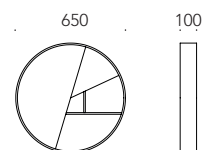

PIE by Catarina Oliveira

OAK.