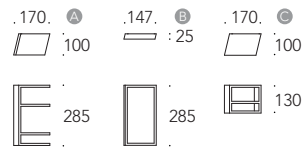

ACCESSORIES

LETTER HOLDER (A)
TRAY (B)
PEN HOLDER (C)

OAK.

52

FLAT by Daniel Vieira

OAK; PAINTED WHITE MATTE; PAINTED BLACK MATTE.

LINEAR TABLE by Daniel Vieira

ASH; ASH PAINTED WHITE MATTE; ASH PAINTED BLACK MATTE.