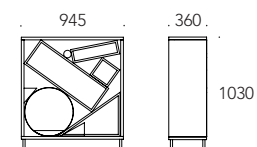

SANDBOX by Roeë Magdassi

OAK; LACQUERED MDF; LACQUERED STEEL.