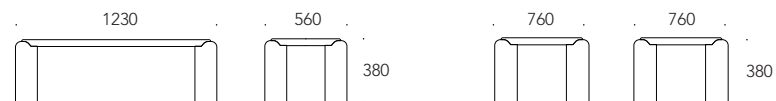

MONTE by Filipe Ventura

OAK; PINE.

NOVA by Filipe Ventura

OAK; AMERICAN WALNUT.

SHADE

ASH PAINTED WHITE MATTE; ASH PAINTED BLACK MATTE.

TORTA by Miguel Soeiro

ACCESSORIES

LETTER HOLDER (A)
TRAY (B)
PEN HOLDER (C)

OAK.

52

FLAT by Daniel Vieira

OAK; PAINTED WHITE MATTE; PAINTED BLACK MATTE.

LINEAR TABLE by Daniel Vieira

ASH; ASH PAINTED WHITE MATTE; ASH PAINTED BLACK MATTE.

SOFTEN by Jinsik Kim

OAK.

FENDA by Cátia Moura

OAK.

ZEUS by Filipe Ventura

OAK; AMERICAN WALNUT.

RULE by Filipe Ventura

OAK; AMERICAN WALNUT.

CURVE by Studio REM

*Lacquered stainless steel (mate)

WHITE
SILVER
BLACK
MIDNIGHT BLUE
FOREST GREEN
BORDEAUX RED

53

MIES S by Filipe Ventura

OAK; AMERICAN WALNUT.

MIES L by Filipe Ventura

OAK; AMERICAN WALNUT.

SANDBOX by Roeë Magdassi

OAK; LACQUERED MDF; LACQUERED STEEL.