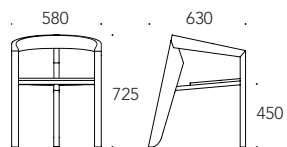

ATLAS WALL CABINET | 1420X65X1420mm

TENSION L LAMP | Ø800x1400mm

OVERVIEW

ICON by Miguel Soeiro

BEECH; 
 ASH PAINTED BLACK MATTE; 
 WALNUT. 

ICON LOUNGE by Miguel Soeiro

BEECH; 
 ASH PAINTED BLACK MATTE; 
 WALNUT. 