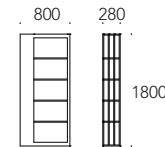

RULE by Filipe Ventura

OAK; AMERICAN WALNUT.