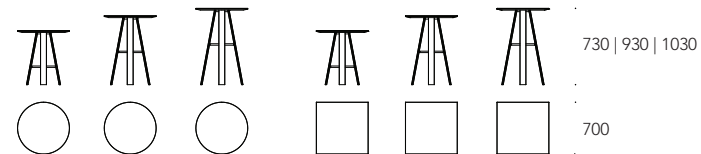

ACCESSORIES

LETTER HOLDER (A)
TRAY (B)
PEN HOLDER (C)

OAK.

52

FLAT by Daniel Vieira

OAK; PAINTED WHITE MATTE; PAINTED BLACK MATTE.

LINEAR TABLE by Daniel Vieira

ASH; ASH PAINTED WHITE MATTE; ASH PAINTED BLACK MATTE.