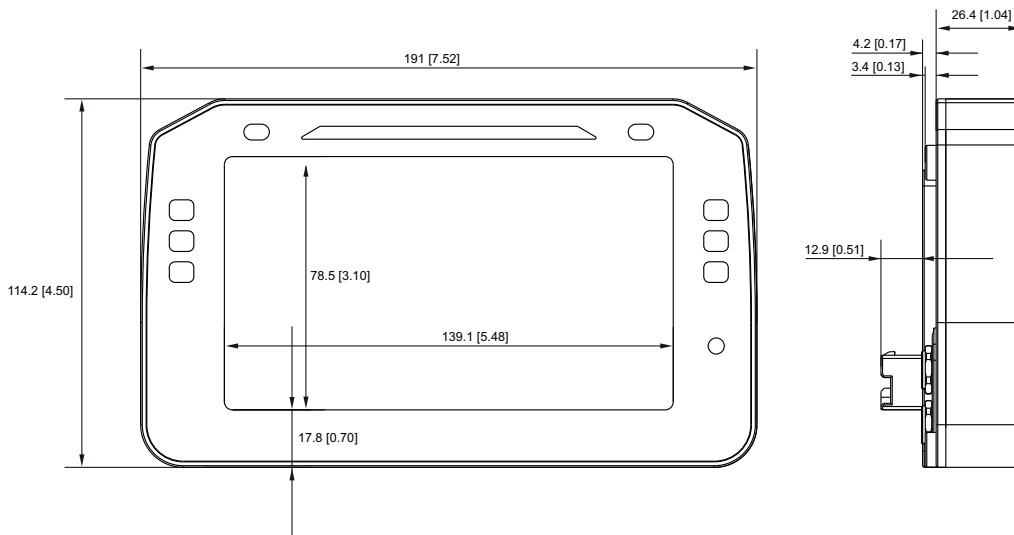

AiM MX2E

Plug & Play Dash Logger kit for Lotus Elise/Exige*

* Model years 2004-2007 (an adapter harness is required, version with airbag only, see pag. 3)

Model years 2008-2010

Model years 2011-2020

AiM MX2E

Plug & Play Dash Logger kit for Lotus Elise/Exige*

Technical specifications

Display	6" TFT
Resolution	800x480 pixels
Contrast	600:1
Brightness	700cd/m2 - 1,100 Lumen
Ambient light sensor	Yes
Integrated buttons in cluster	4
Status information LEDs	6
Shift Lights LEDs	10
Turn indicators	2
CAN connections	2
ECU connection	Yes
External modules	GPS Module, Channel Expansion, Lambda Controller, SmartyCam HD
Wi-Fi connection	Yes
Rear camera input	Yes
Internal memory	4 GB
Body	Anodized Aluminum
Connectors	1 Delphi 12040722 connector + 4 Binder 712 connectors
Dimensions	191 x 114,2 x 26,4 mm
Weight	640 g
Power consumption	400 mA
Waterproof	IP65

Part number

XA6MXPLEE0 MX2E dash logger with cluster, dedicated GPS Module, screws and washers

* Model years 2004-2007 (an adapter harness is required, version with airbag only, see pag. 3)

Model years 2008-2010