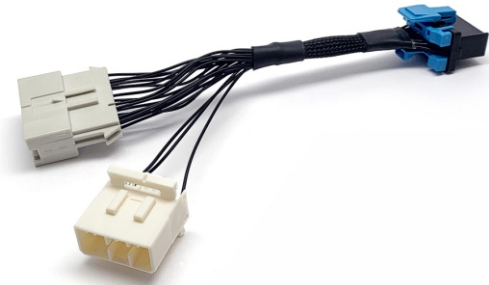

Plug & Play Dash Logger kit for Lotus Elise/Exige*

Technical specifications

Display	6" TFT
Resolution	800x480 pixels
Contrast	600:1
Brightness	700cd/m2 - 1,100 Lumen
Ambient light sensor	Yes
Integrated buttons in cluster	4
Status information LEDs	6
Shift Lights LEDs	10
Turn indicators	2
CAN connections	2
ECU connection	Yes
External modules	GPS Module, Channel Expansion, Lambda Controller, SmartyCam HD
Wi-Fi connection	Yes
Rear camera input	Yes
Internal memory	4 GB
Body	Anodized Aluminum
Connectors	1 Delphi 12040722 connector + 4 Binder 712 connectors
Dimensions	191 x 114,2 x 26,4 mm
Weight	640 g
Power consumption	400 mA
Waterproof	IP65

Part number

XA6MXPLEE0 MX2E dash logger with cluster, dedicated GPS Module, screws and washers

* Model years 2004-2007 (an adapter harness is required, version with airbag only, see pag. 3)

Model years 2008-2010

Model years 2011-2020

AiM MX2E

Plug & Play Dash Logger kit for Lotus Elise/Exige*

Adapter harness

For Lotus Elise/Exige model years 2004-2007 (version with airbag only)

Part number

V02593010 Adapter harness

* Model years 2004-2007 (an adapter harness is required, version with airbag only)

Model years 2008-2010

Model years 2011-2020

AiM MX2E

Plug & Play Dash Logger kit for Lotus Elise/Exige*

Pinout

Pin	Delphi 12040722 - 24 pin
A1	Reserved
A2	GND
A3	12V
A4	Alternator
A5	Ignition
A6	Alarm Flash
A7	CAN High
A8	Rear Fog
A9	Main Beam
A10	Cluster Lights
A11	LH Indicator
A12	RH Indicator