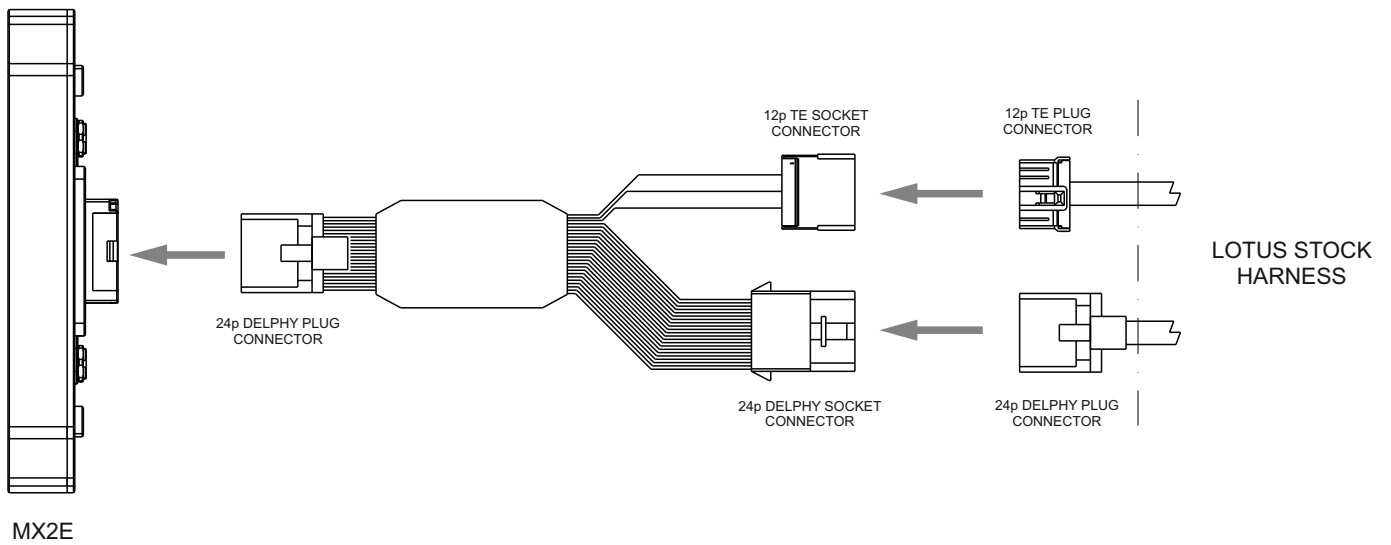

Plug & Play Dash Logger kit for Lotus Elise/Exige*

Technical specifications

Display	6" TFT
Resolution	800x480 pixels
Contrast	600:1
Brightness	700cd/m2 - 1,100 Lumen
Ambient light sensor	Yes
Integrated buttons in cluster	4
Status information LEDs	6
Shift Lights LEDs	10
Turn indicators	2
CAN connections	2
ECU connection	Yes
External modules	GPS Module, Channel Expansion, Lambda Controller, SmartyCam HD
Wi-Fi connection	Yes
Rear camera input	Yes
Internal memory	4 GB
Body	Anodized Aluminum
Connectors	1 Delphi 12040722 connector + 4 Binder 712 connectors
Dimensions	191 x 114,2 x 26,4 mm
Weight	640 g
Power consumption	400 mA
Waterproof	IP65

Part number

XA6MXPLEE0 MX2E dash logger with cluster, dedicated GPS Module, screws and washers

* Model years 2004-2007 (an adapter harness is required, version with airbag only, see pag. 3)

Model years 2008-2010

Model years 2011-2020

AiM MX2E

Plug & Play Dash Logger kit for Lotus Elise/Exige*

Adapter harness

For Lotus Elise/Exige model years 2004-2007 (version with airbag only)

Part number

V02593010 Adapter harness

* Model years 2004-2007 (an adapter harness is required, version with airbag only)

Model years 2008-2010

Model years 2011-2020

AiM MX2E

Plug & Play Dash Logger kit for Lotus Elise/Exige*

Pinout

Pin	Delphi 12040722 - 24 pin
A1	Reserved
A2	GND
A3	12V
A4	Alternator
A5	Ignition
A6	Alarm Flash
A7	CAN High
A8	Rear Fog
A9	Main Beam
A10	Cluster Lights
A11	LH Indicator
A12	RH Indicator