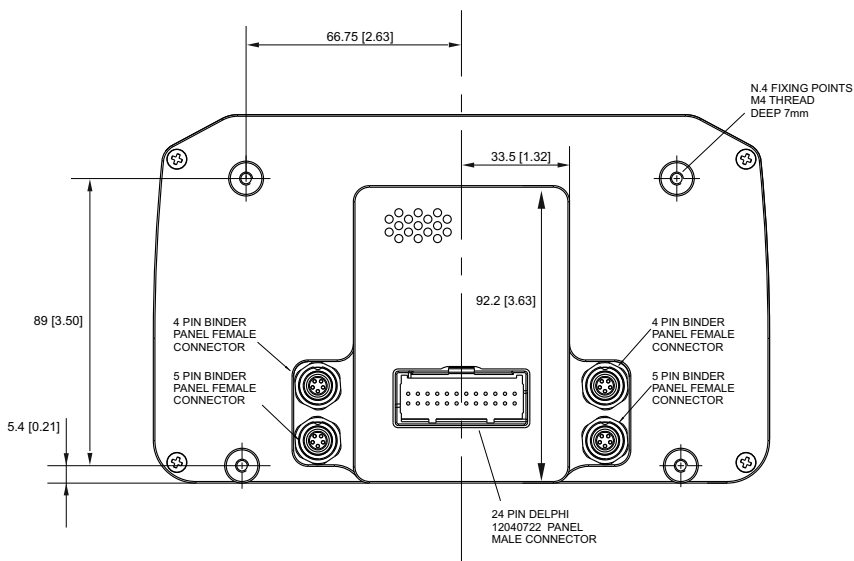

AiM MX2E

Plug & Play Dash Logger kit for Lotus Elise/Exige*

* Model years 2004-2007 (an adapter harness is required, version with airbag only, see pag. 3)

Model years 2008-2010

Model years 2011-2020

AiM MX2E

Plug & Play Dash Logger kit for Lotus Elise/Exige*

Technical specifications

Display	6" TFT
Resolution	800x480 pixels
Contrast	600:1
Brightness	700cd/m2 - 1,100 Lumen
Ambient light sensor	Yes
Integrated buttons in cluster	4
Status information LEDs	6
Shift Lights LEDs	10
Turn indicators	2
CAN connections	2
ECU connection	Yes
External modules	GPS Module, Channel Expansion, Lambda Controller, SmartyCam HD
Wi-Fi connection	Yes
Rear camera input	Yes
Internal memory	4 GB
Body	Anodized Aluminum
Connectors	1 Delphi 12040722 connector + 4 Binder 712 connectors
Dimensions	191 x 114,2 x 26,4 mm
Weight	640 g
Power consumption	400 mA
Waterproof	IP65

Part number

XA6MXPLEE0 MX2E dash logger with cluster, dedicated GPS Module, screws and washers

* Model years 2004-2007 (an adapter harness is required, version with airbag only, see pag. 3)

Model years 2008-2010

Model years 2011-2020

AiM MX2E

Plug & Play Dash Logger kit for Lotus Elise/Exige*

Adapter harness

For Lotus Elise/Exige model years 2004-2007 (version with airbag only)

Part number

V02593010 Adapter harness