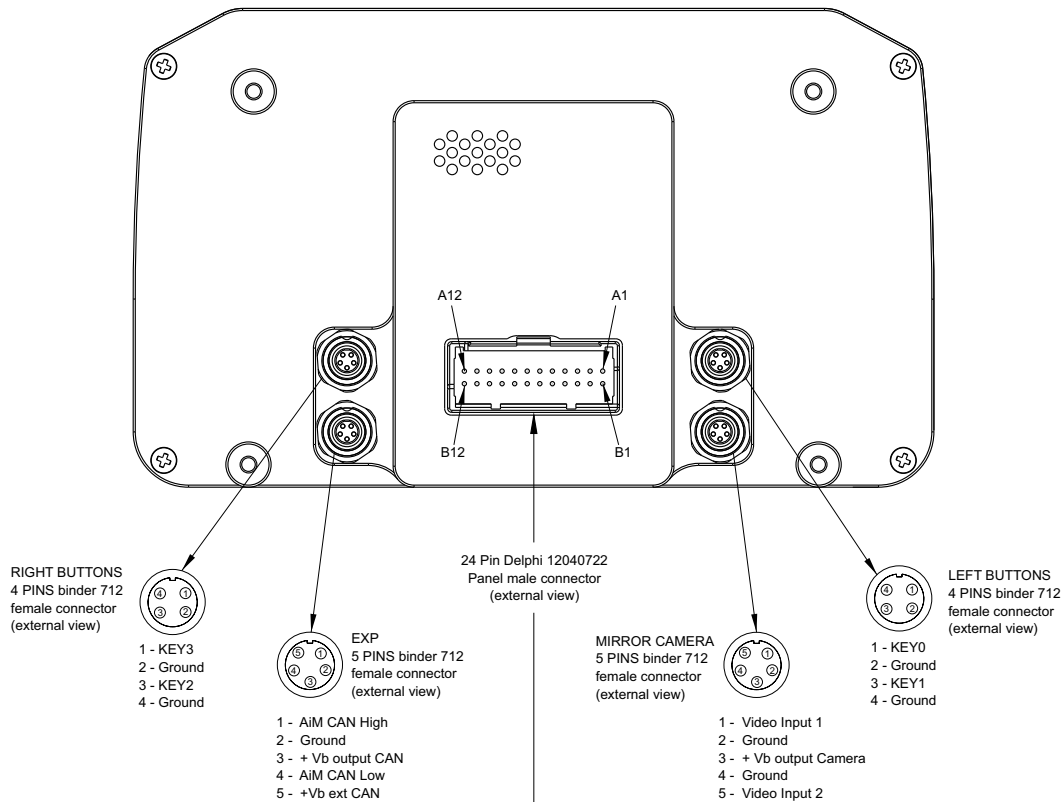

Plug & Play Dash Logger kit for Lotus Elise/Exige*

Technical specifications

Display	6" TFT
Resolution	800x480 pixels
Contrast	600:1
Brightness	700cd/m2 - 1,100 Lumen
Ambient light sensor	Yes
Integrated buttons in cluster	4
Status information LEDs	6
Shift Lights LEDs	10
Turn indicators	2
CAN connections	2
ECU connection	Yes
External modules	GPS Module, Channel Expansion, Lambda Controller, SmartyCam HD
Wi-Fi connection	Yes
Rear camera input	Yes
Internal memory	4 GB
Body	Anodized Aluminum
Connectors	1 Delphi 12040722 connector + 4 Binder 712 connectors
Dimensions	191 x 114,2 x 26,4 mm
Weight	640 g
Power consumption	400 mA
Waterproof	IP65

* Model years 2004-2007 (an adapter harness is required, version with airbag only)

Model years 2008-2010

Model years 2011-2020

AiM MX2E

Plug & Play Dash Logger kit for Lotus Elise/Exige*

Pinout

Pin	Delphi 12040722 - 24 pin
A1	Reserved
A2	GND
A3	12V
A4	Alternator
A5	Ignition
A6	Alarm Flash
A7	CAN High
A8	Rear Fog
A9	Main Beam
A10	Cluster Lights
A11	LH Indicator
A12	RH Indicator

Pin	Delphi 12040722 - 24 pin
B1	Parking Brake Switch
B2	Not connected
B3	Reserved (1)
B4	ABS (2)
B5	Seat Belt Switch
B6	Not connected
B7	Side Lights
B8	CAN Low
B9	Key Ign
B10	Illumination Control
B11	Not connected
B12	Door switch
B13	Air Bag