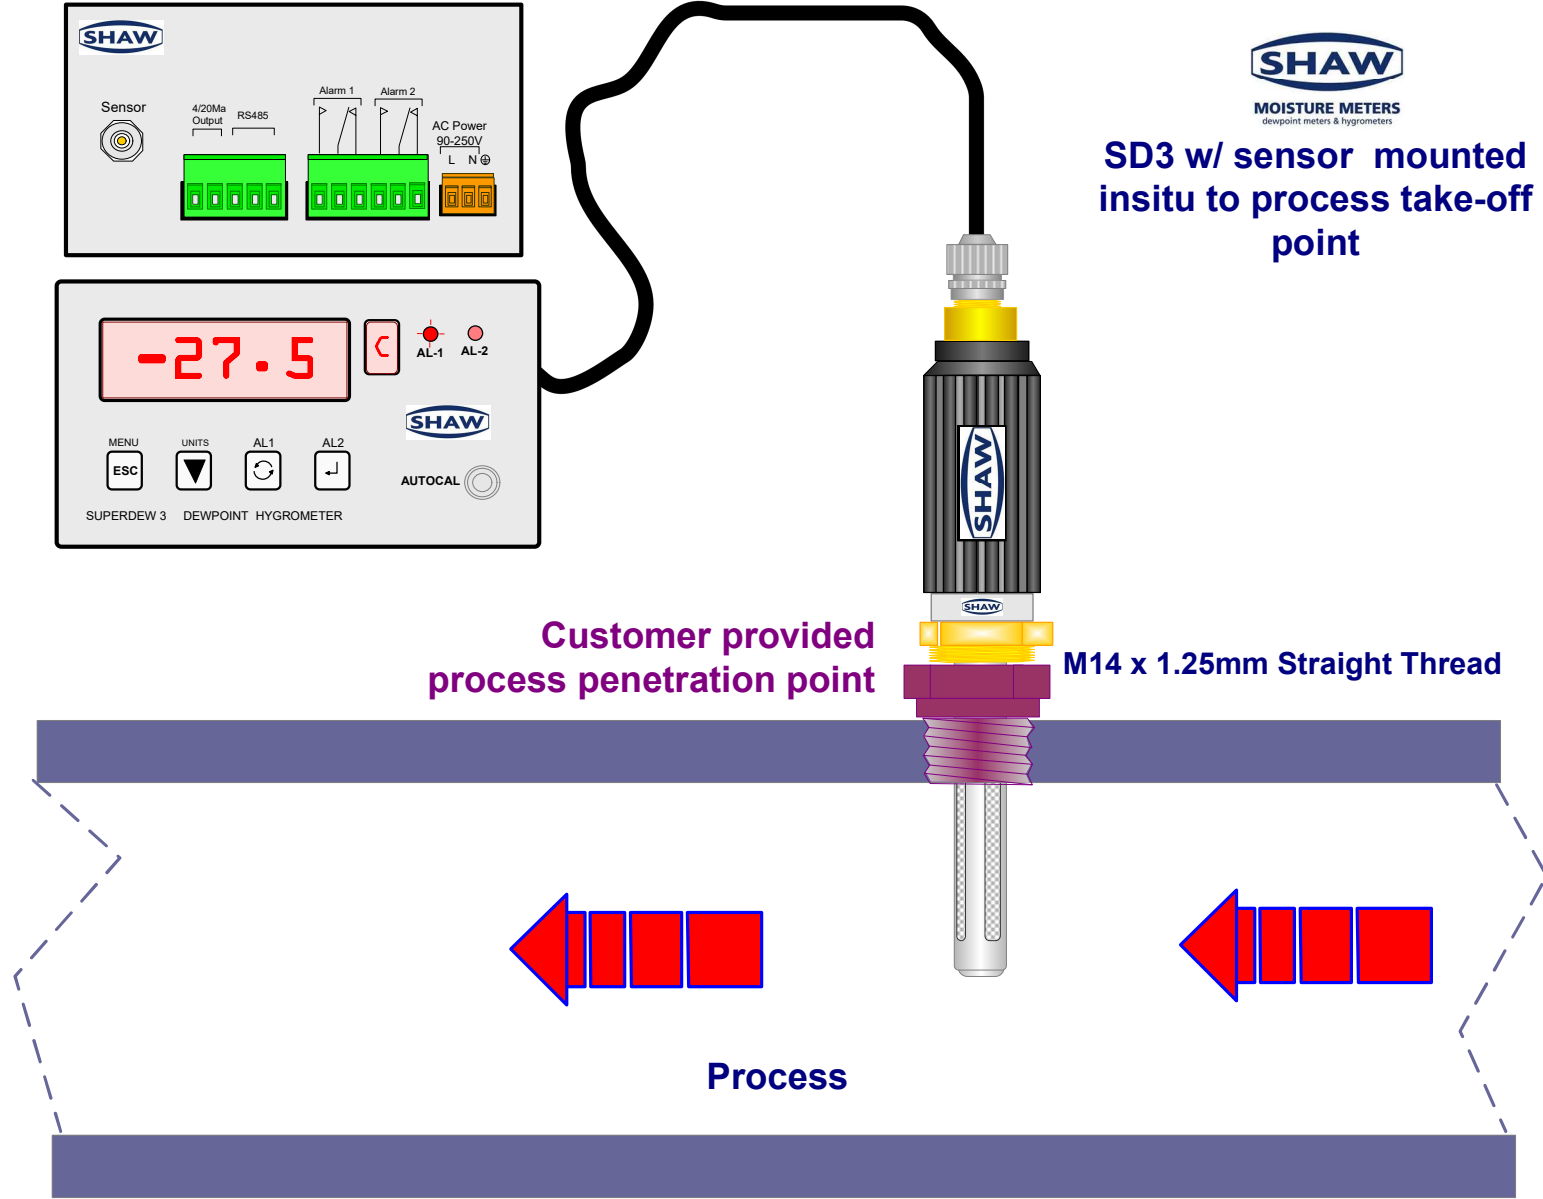

Figure 1

SD3 w/ sensor mounted
insitu to process take-off
point

Customer provided
process penetration point

M14 x 1.25mm Straight Thread

Process