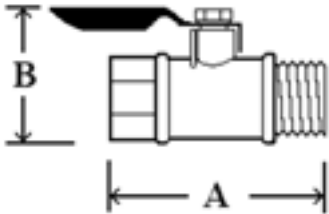

MINI BALL VALVES

A14

- Ball valve type gauge cock
- 1/4" FNPT X 1/4" FNPT
- Brass body rating: 700 psi at 250° F
- Est. Unit Wt.: 0.10 lbs/0.06 kg

Unit	A	B
In.	1.60"	1.30"
mm	40	33

A15

- Ball valve type gauge cock
- 1/4" MNPT X 1/4" FNPT
- Brass body rating: 700 psi at 250° F
- Est. Unit Wt.: 0.10 lbs/0.06 kg

Unit	A	B
In.	1.60"	1.35"
mm	40	34

6

BRASS NEEDLE VALVES

NV-B-1/4

- Needle valve
- 1/4" FNPT X 1/4" FNPT (NV-B-1/4-FXF)
- 1/4" MNPT X 1/4" FNPT (NV-B-1/4-MXF)
- 1/4" MNPT X 1/4" MNPT (NV-B-1/4-MXM)
- Brass body rating: 600 psi @ 300 °F
- Est. Unit Wt.: 0.25 lbs/0.10 kg

Configuration	Box Qty
FXF	80
MXF	200
MXM	20

Unit	A	B
In.	1.62"	1.94"
mm	41	49