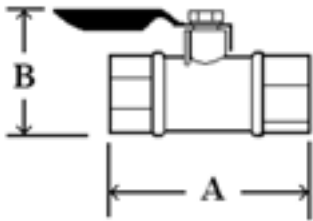

MINI BALL VALVES

A14

- Ball valve type gauge cock
- 1/4" FNPT X 1/4" FNPT
- Brass body rating: 700 psi at 250° F
- Est. Unit Wt.: 0.10 lbs/0.06 kg

Unit	A	B
In.	1.60"	1.30"
mm	40	33

A15

- Ball valve type gauge cock
- 1/4" MNPT X 1/4" FNPT
- Brass body rating: 700 psi at 250° F
- Est. Unit Wt.: 0.10 lbs/0.06 kg

Unit	A	B
In.	1.60"	1.35"
mm	40	34

6

BRASS NEEDLE VALVES

NV-B-1/4

- Needle valve
- 1/4" FNPT X 1/4" FNPT (NV-B-1/4-FXF)
- 1/4" MNPT X 1/4" FNPT (NV-B-1/4-MXF)
- 1/4" MNPT X 1/4" MNPT (NV-B-1/4-MXM)
- Brass body rating: 600 psi @ 300 °F
- Est. Unit Wt.: 0.25 lbs/0.10 kg

Configuration	Box Qty
FXF	80
MXF	200
MXM	20

Unit	A	B
In.	1.62"	1.94"
mm	41	49