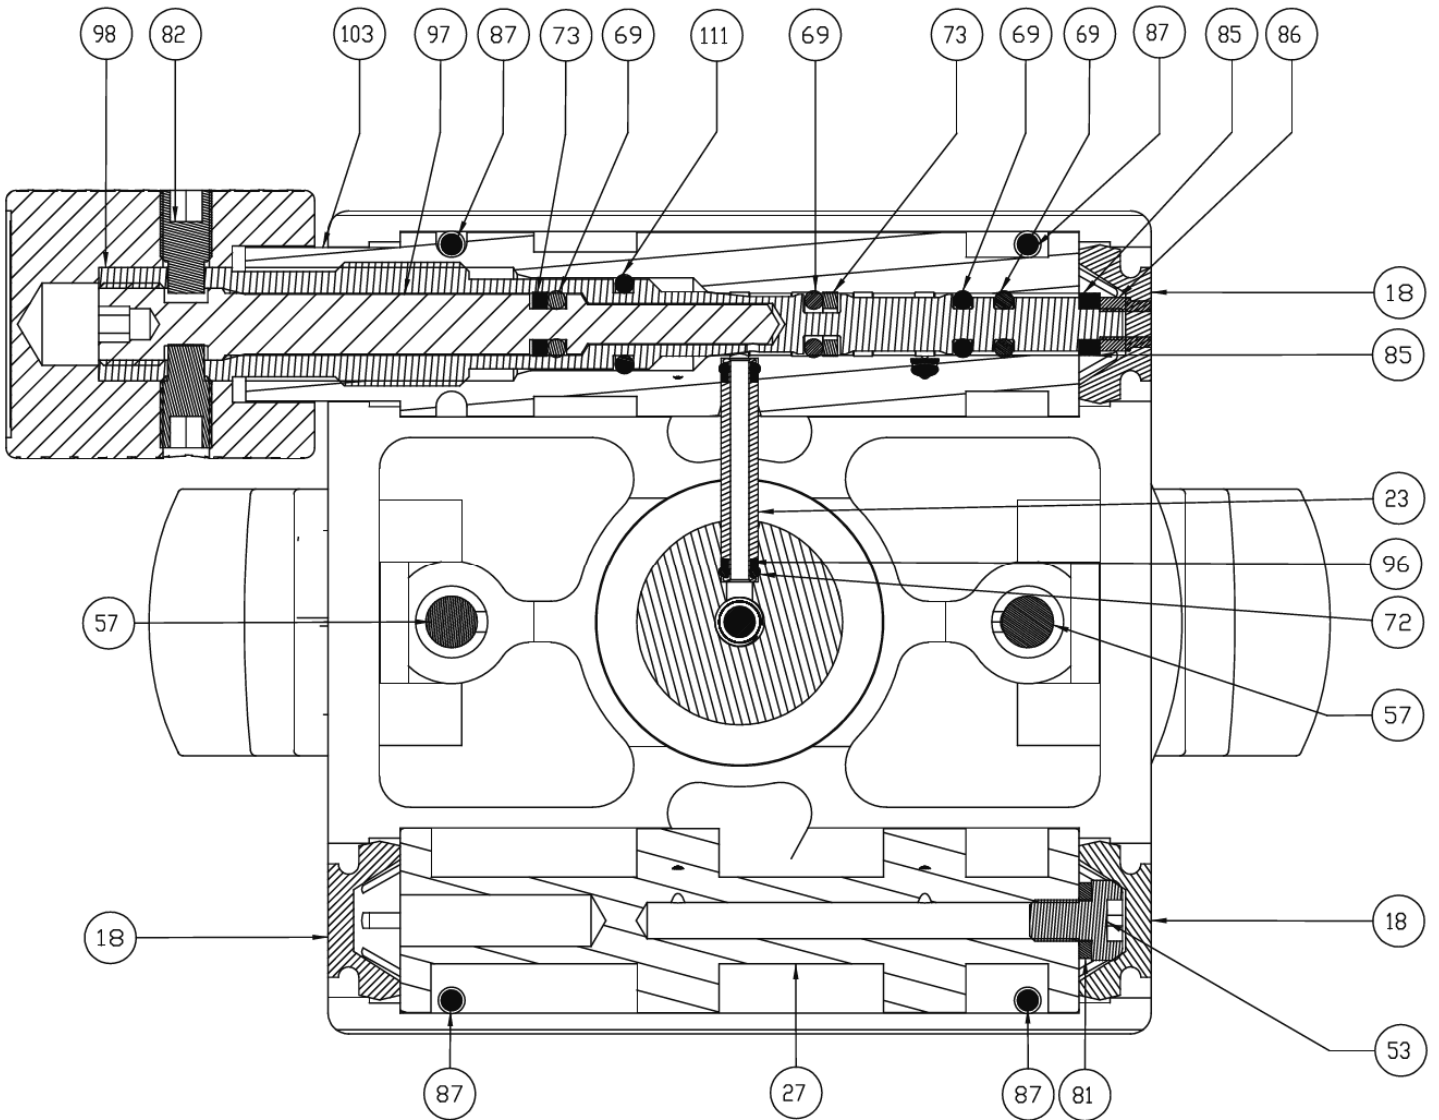

EZ Guide - PV411 Seal Kits

PN: PV411-133, Seal Full Kit PV411/PV411A			
Item	Qty	Part Number	Description
*	1	1P-101801	O Ring - 6.07 x 1.78mm BS010 N
35	1	1P-8065	Piston Head
36	1	1P-8066	Primary Seal
66	1	1P-8128	O Ring - 13.1 x 2.62mm BS615 N
*	1	1P-8130	O Ring - 3.68 x 1.78mm BS007 N
68	1	1P-8133	O Ring - 6.75 x 1.78mm BS610 N
69	6	1P-8134	O Ring - 2.9 x 1.78mm BS006 NI
70	1	1P-8135	O Ring - 4.48 x 1.78mm BS008 N
71	1	1P-8136	O Ring - 1.78 x 1.78mm BS004 N
72	20	1P-8137	O Ring - 2 x 1mm NITRILE 70 SH
73	4	1P-8138	BACKUP RING SPIRAL PTFE REF. B
74	1	1P-8140	Ring - PTFE ANTI-EXTRU. 8.1x11
80	1	1P-8146	O Ring - 15 x 2mm NITRILE 70 S
81	3	1P-8152	SEAL BONDED 4BA 400-002-4490-4
83	1	1P-8156	O Ring - 3.6 x 1.9mm NITRILE
89	1	1P-8162	O Ring - 6.3 x 2.4mm NITRILE 7
90	1	1P-8163	O Ring - 6 x 3mm NITRILE 70 SH
92	1	1P-8183	Seal-Relief Valve
96	14	1P-8234	Back-up Ring for Connector
PN: PV411-130, Seal Kit Small PV411/PV411A			
Item	Qty	Part Number	Description
*	1	1P-101033	SEAL BONDED PP45A 1/8BSP 400-0
*	1	1P-101211	SEAL BONDED PP45B 1/4BSP 400-0
*	1	1P-101411	SEAL BONDED 2BA 400-003-4490-4
*	1	1P-101902	SEAL BONDED 0.40" 400-008-4490
70	2	1P-8135	O Ring - 4.48 x 1.78mm BS008 N
90	1	1P-8163	O Ring - 6 x 3mm NITRILE 70 SH
*	1	1P-8164	Allen key 2mm A/F Hex
*	1	1P-8165	Box - Pill
*	3	1P-8167	SEAL BONDED M6 400-207-4490-41
*	1	1P-8168	SEAL BONDED 1/8BSP 400-510-449
*	2	1P-8172	SEAL BONDED (M11) 400-312-4490
*	2	1P-8173	O Ring - 2.5 x 1.5mm NITRILE 7
*	1	1P-8199	Label - Seal Kit
*	1	1P-8221	SEAL BONDED M6.5 400-209-4490-
PN: PV411-143, Seal Pack PV411/PV411A			
Item	Qty	Part Number	Description
69	6	1P-8134	O Ring - 2.9 x 1.78mm BS006 NI
72	20	1P-8137	O Ring - 2 x 1mm NITRILE 70 SH
92	1	1P-8183	Seal-Relief Valve
96	14	1P-8234	Back-up Ring for Connector
*	Not depicted on drawing		

EZ Guide - PV411 Seal Kits

DETAIL E

(From Section A-A)

EZ Guide - PV411 Seal Kits

SECTION B-B

From Pressure Port Side View

EZ Guide - PV411 Seal Kits

SECTION C-C

From Pressure Port Side View