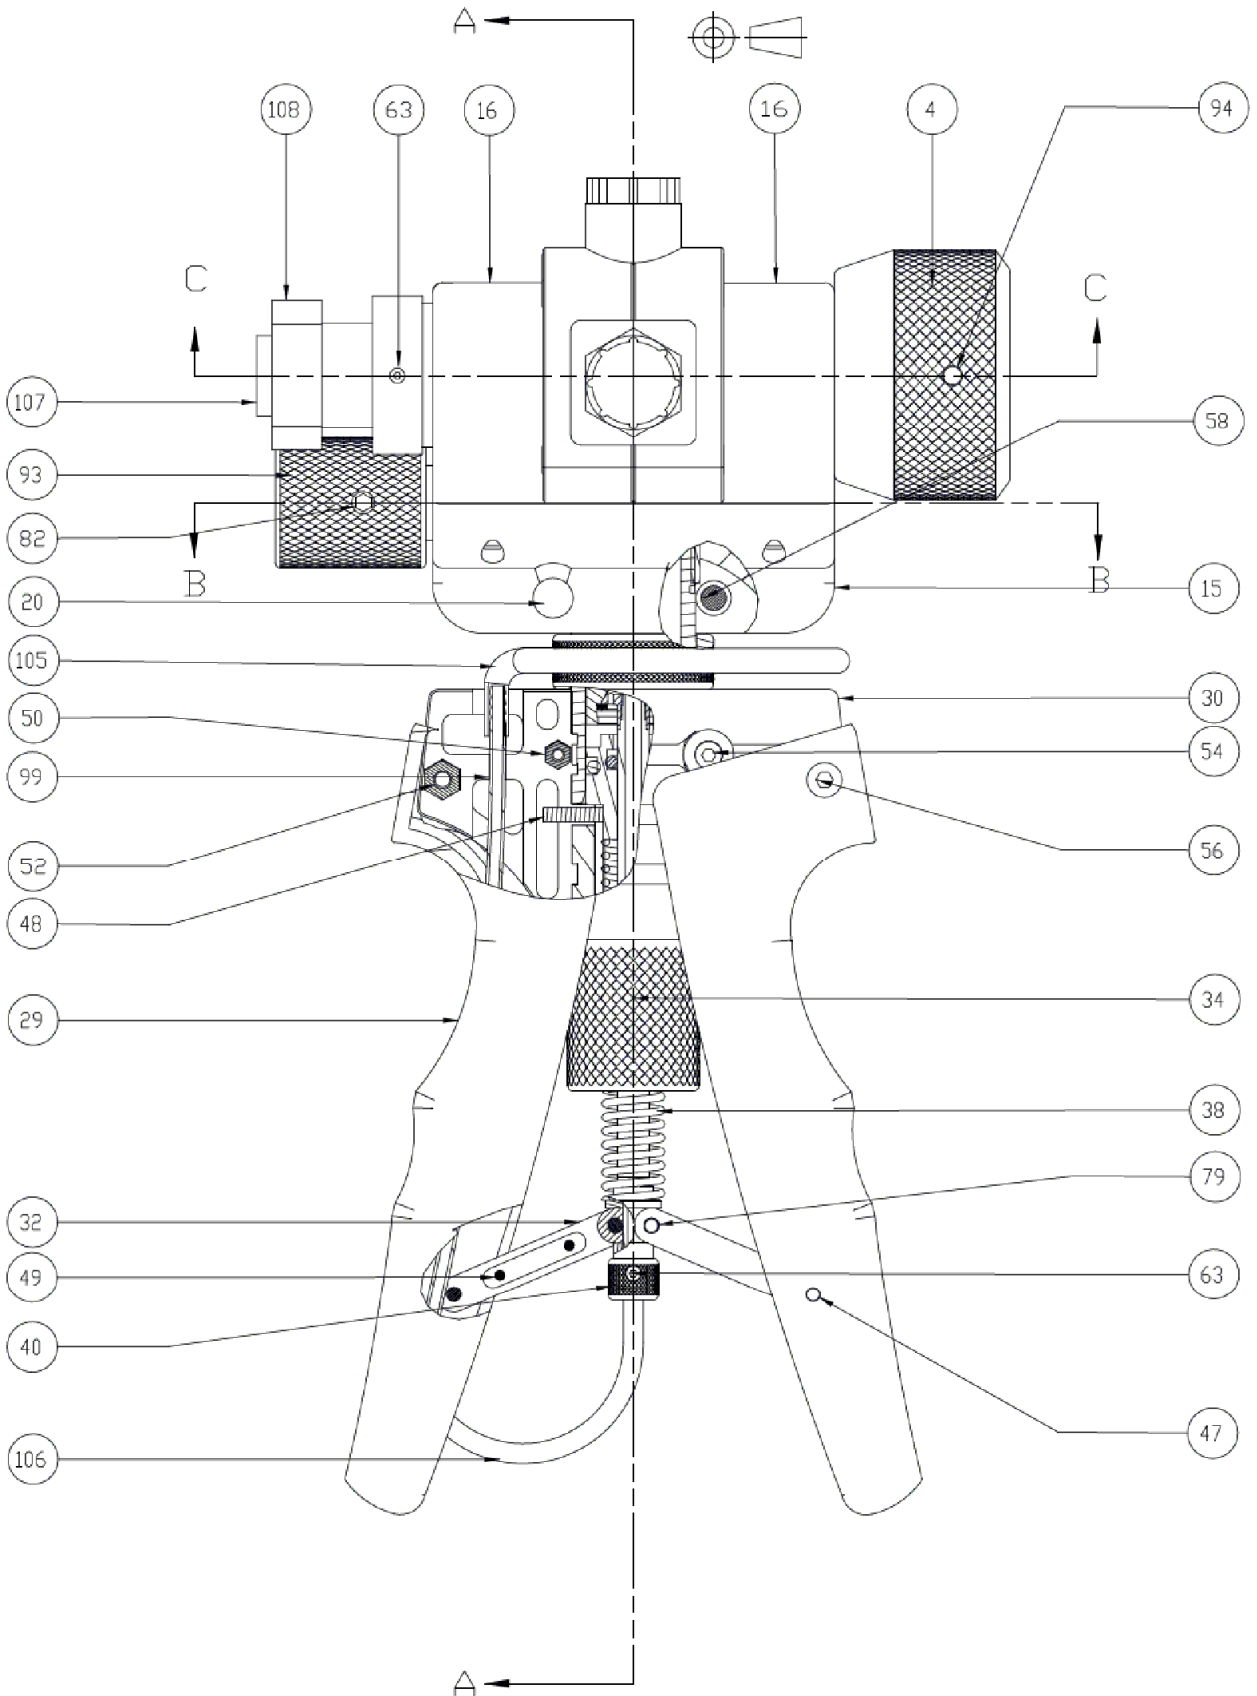

EZ Guide - PV411 Seal Kits

PN: PV411-133, Seal Full Kit PV411/PV411A			
Item	Qty	Part Number	Description
*	1	1P-101801	O Ring - 6.07 x 1.78mm BS010 N
35	1	1P-8065	Piston Head
36	1	1P-8066	Primary Seal
66	1	1P-8128	O Ring - 13.1 x 2.62mm BS615 N
*	1	1P-8130	O Ring - 3.68 x 1.78mm BS007 N
68	1	1P-8133	O Ring - 6.75 x 1.78mm BS610 N
69	6	1P-8134	O Ring - 2.9 x 1.78mm BS006 NI
70	1	1P-8135	O Ring - 4.48 x 1.78mm BS008 N
71	1	1P-8136	O Ring - 1.78 x 1.78mm BS004 N
72	20	1P-8137	O Ring - 2 x 1mm NITRILE 70 SH
73	4	1P-8138	BACKUP RING SPIRAL PTFE REF. B
74	1	1P-8140	Ring - PTFE ANTI-EXTRU. 8.1x11
80	1	1P-8146	O Ring - 15 x 2mm NITRILE 70 S
81	3	1P-8152	SEAL BONDED 4BA 400-002-4490-4
83	1	1P-8156	O Ring - 3.6 x 1.9mm NITRILE
89	1	1P-8162	O Ring - 6.3 x 2.4mm NITRILE 7
90	1	1P-8163	O Ring - 6 x 3mm NITRILE 70 SH
92	1	1P-8183	Seal-Relief Valve
96	14	1P-8234	Back-up Ring for Connector
PN: PV411-130, Seal Kit Small PV411/PV411A			
Item	Qty	Part Number	Description
*	1	1P-101033	SEAL BONDED PP45A 1/8BSP 400-0
*	1	1P-101211	SEAL BONDED PP45B 1/4BSP 400-0
*	1	1P-101411	SEAL BONDED 2BA 400-003-4490-4
*	1	1P-101902	SEAL BONDED 0.40" 400-008-4490
70	2	1P-8135	O Ring - 4.48 x 1.78mm BS008 N
90	1	1P-8163	O Ring - 6 x 3mm NITRILE 70 SH
*	1	1P-8164	Allen key 2mm A/F Hex
*	1	1P-8165	Box - Pill
*	3	1P-8167	SEAL BONDED M6 400-207-4490-41
*	1	1P-8168	SEAL BONDED 1/8BSP 400-510-449
*	2	1P-8172	SEAL BONDED (M11) 400-312-4490
*	2	1P-8173	O Ring - 2.5 x 1.5mm NITRILE 7
*	1	1P-8199	Label - Seal Kit
*	1	1P-8221	SEAL BONDED M6.5 400-209-4490-
PN: PV411-143, Seal Pack PV411/PV411A			
Item	Qty	Part Number	Description
69	6	1P-8134	O Ring - 2.9 x 1.78mm BS006 NI
72	20	1P-8137	O Ring - 2 x 1mm NITRILE 70 SH
92	1	1P-8183	Seal-Relief Valve
96	14	1P-8234	Back-up Ring for Connector
*	Not depicted on drawing		

V/P SWITCH VIEW

VERNIER ADJ VIEW

EZ Guide - PV411 Seal Kits

PRESSURE PORT SIDE VIEW