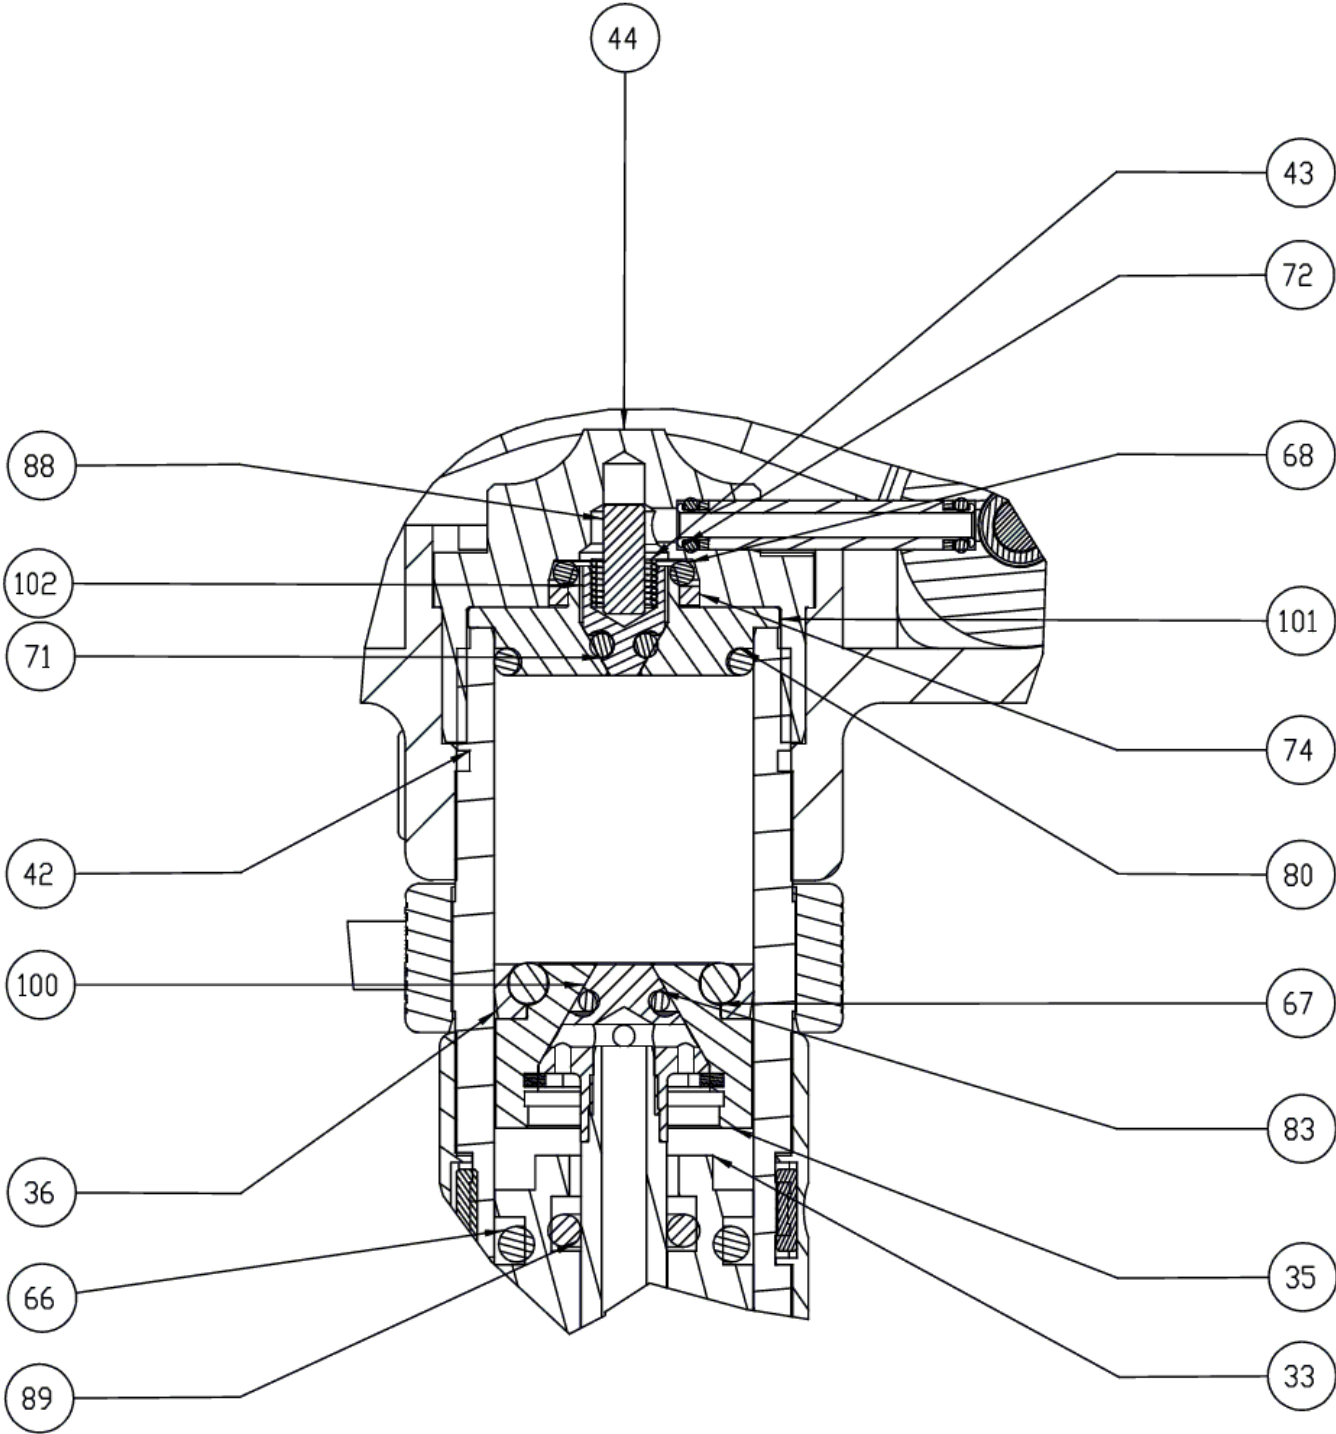

EZ Guide - PV411 Seal Kits

DETAIL E

(From Section A-A)