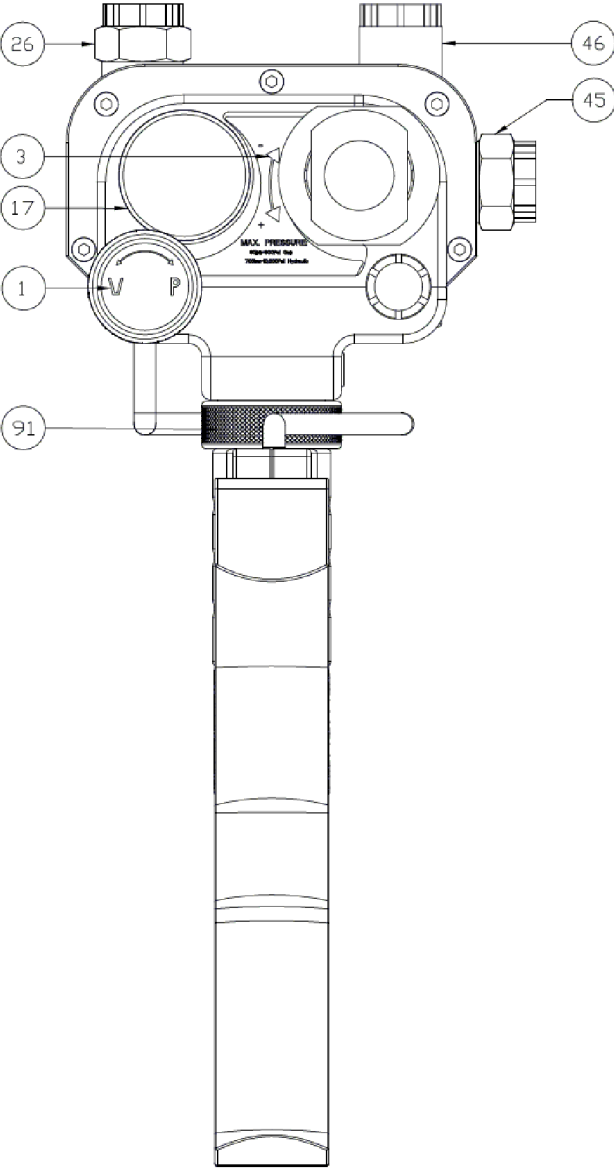

EZ Guide - PV411 Seal Kits