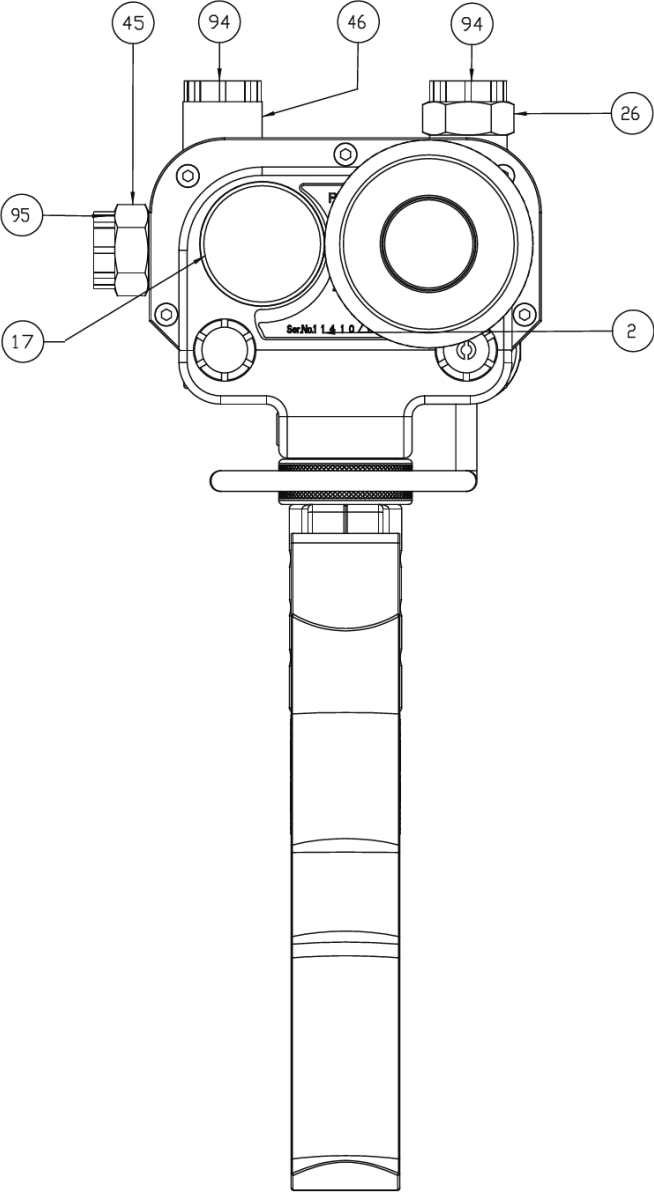

EZ Guide - PV411 Seal Kits

PRESSURE PORT SIDE VIEW

EZ Guide - PV411 Seal Kits

V/P SWITCH VIEW

VERNIER ADJ VIEW

EZ Guide - PV411 Seal Kits

SECTION A-A

From Pressure Port Side View

From Pressure Port Side View