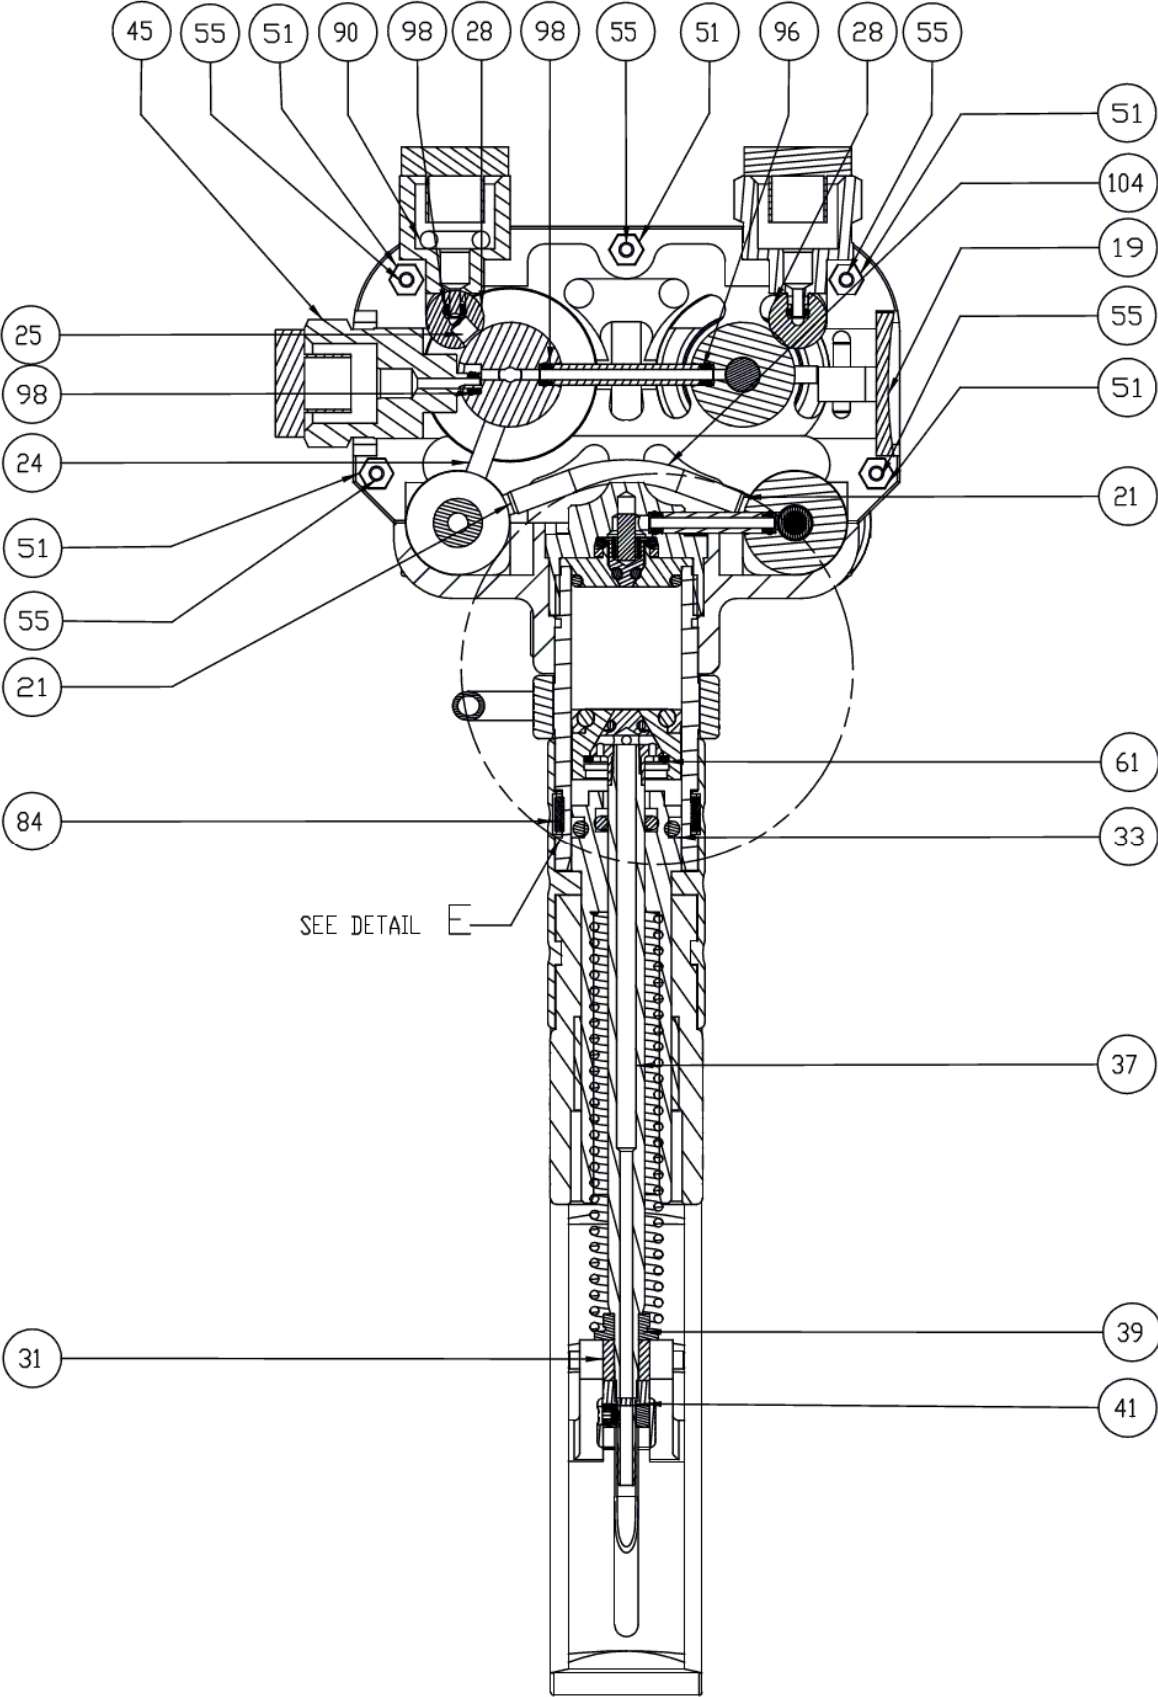

EZ Guide - PV411 Seal Kits

SECTION A-A

From Pressure Port Side View