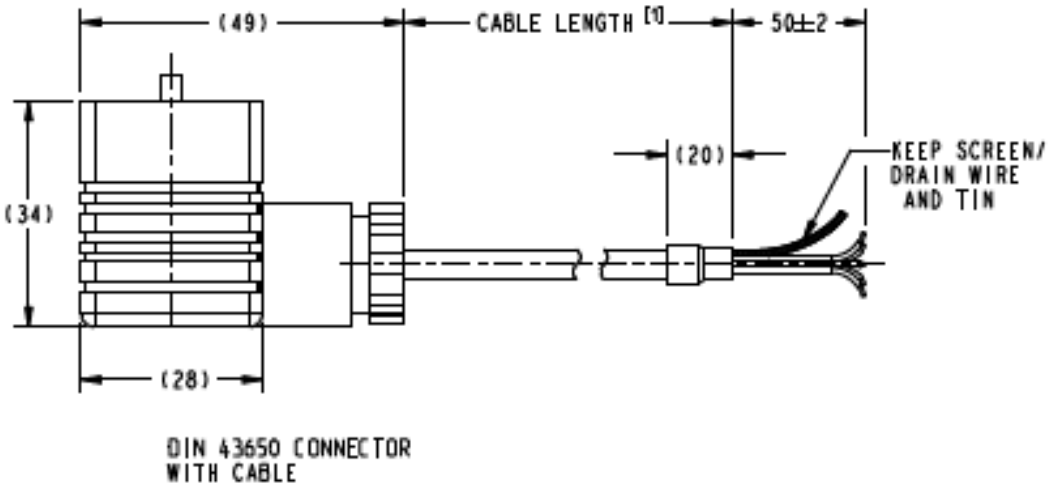

Druck - UNIK5000 CABLE ASSEMBLIES

WIRING DETAILS FOR POLYURETHANE CABLE

CONNECTOR OPTIONS	CONNECTION	WIRE COLOUR
MIL-C-26482 BAYONET FEMALE CONNECTOR	A	RED
	B	YELLOW
	C	BLUE
	D	WHITE
	E	ORANGE
	F	BLACK
DIN - ALL FORMS	1	RED
	2	WHITE
	3	YELLOW
	⊕	BLUE
	-	ORANGE
	-	BLACK
M12x1 4-PIN	1	RED
	2	YELLOW
	3	WHITE
	4	BLUE
	-	ORANGE
	-	BLACK

WIRING DETAILS FOR RAYCHEM CABLE

CONNECTOR OPTIONS	CONNECTION	WIRE COLOUR
MIL-C-26482 BAYONET FEMALE CONNECTOR	A	RED
	B	WHITE
	C	GREEN
	D	BLUE
	E	BLACK
	F	-
DIN - ALL FORMS	1	RED
	2	BLUE
	3	WHITE
	⊕	GREEN
	-	BLACK
	-	-
M12x1 4-PIN	1	RED
	2	WHITE
	3	BLUE
	4	GREEN
	-	BLACK

Druck - UNIK5000 CABLE ASSEMBLIES (continued)