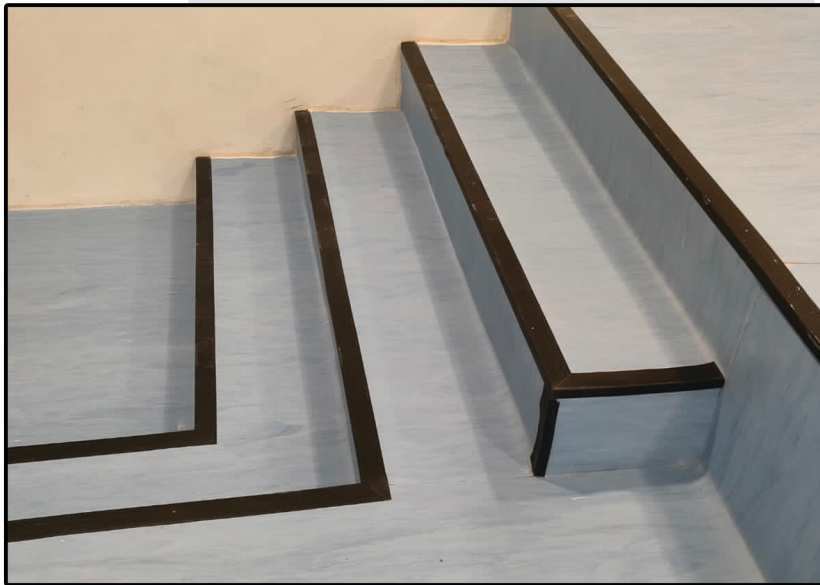

MarFlex

THE SOLUTION TO YOUR SPACES

STAIRCASE EDGE COVERING

Standard Packing -

- 9.6" standard length
- Colour - Black, Brown, Grey

- Staircase Edge Covering is an L-Shaped
- anti-slip protector that gets installed on the step edge of the stairs.
 - It protects the floor covering and also helps to prevent from tripping and falling off the edge.