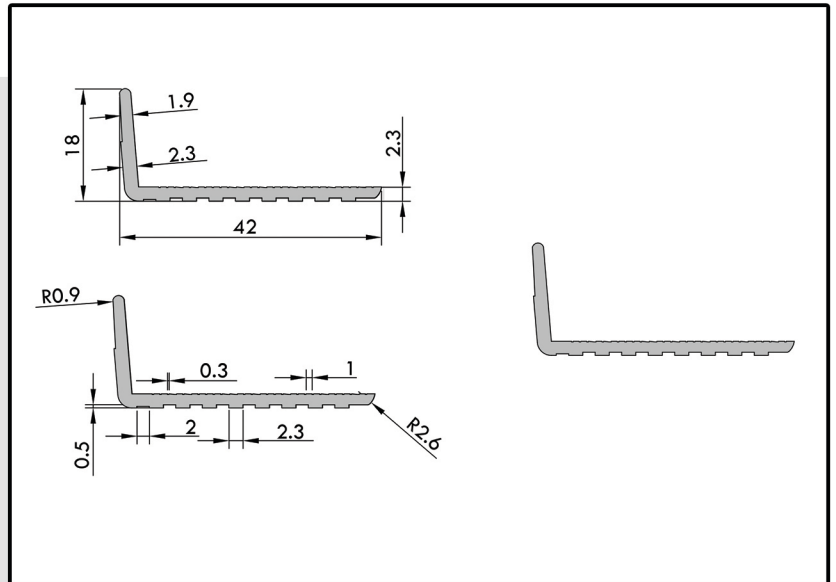

MarFlex

THE SOLUTION TO YOUR SPACES

STAIRCASE EDGE COVERING

Standard Packing -

- 9.6" standard length
- Colour - Black, Brown, Grey

- Staircase Edge Covering is an L-Shaped
- anti-slip protector that gets installed on the step edge of the stairs.
 - It protects the floor covering and also helps to prevent from tripping and falling off the edge.