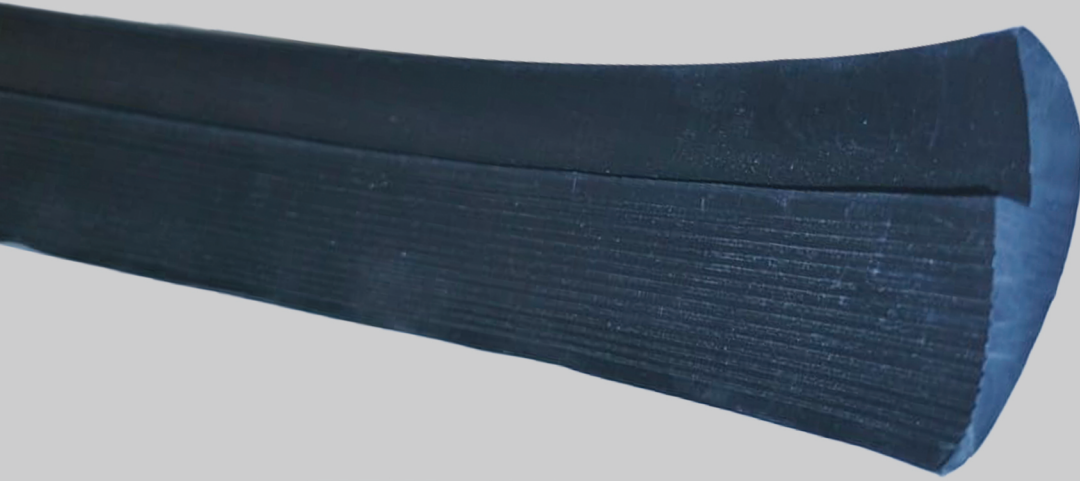

# EDGE TRIM REDUCER

## Standard Packing -

- 20 meters length
- Roll Colour - Black and Brown

- Edge Trim Reducer helps to protect the floor edges from chipping.
- Creates smooth surface to eliminate trip hazards and floor unevenness