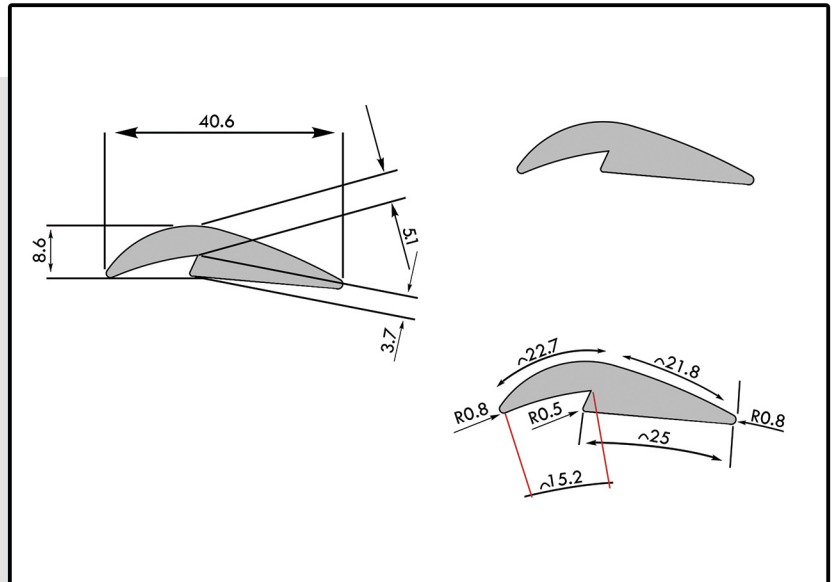

# EDGE TRIM REDUCER

## Standard Packing -

- 20 meters length
- Roll Colour - Black and Brown

- Edge Trim Reducer helps to protect the floor edges from chipping.
- Creates smooth surface to eliminate trip hazards and floor unevenness