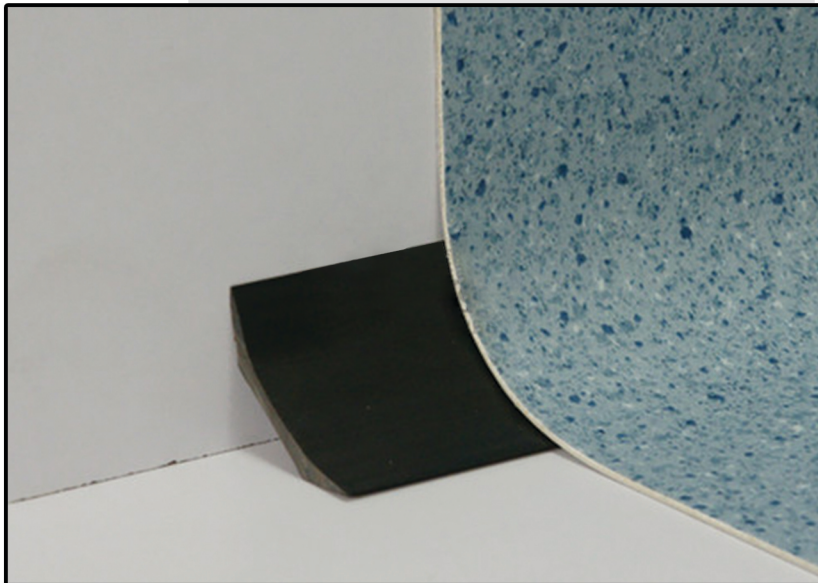

MarFlex

THE SOLUTION TO YOUR SPACES

COVE FORMERS

Standard Packing -

- 20 meter length roll
- Colour - Black Only

- Cove Former helps in installation where floor covering needs to be taken up the wall.
- Cove Former helps in providing a radius to the floor covering.
- Used in specialised areas where ease of maintenance and hygiene are off utmost important such as pharmaceuticals and healthcare industries