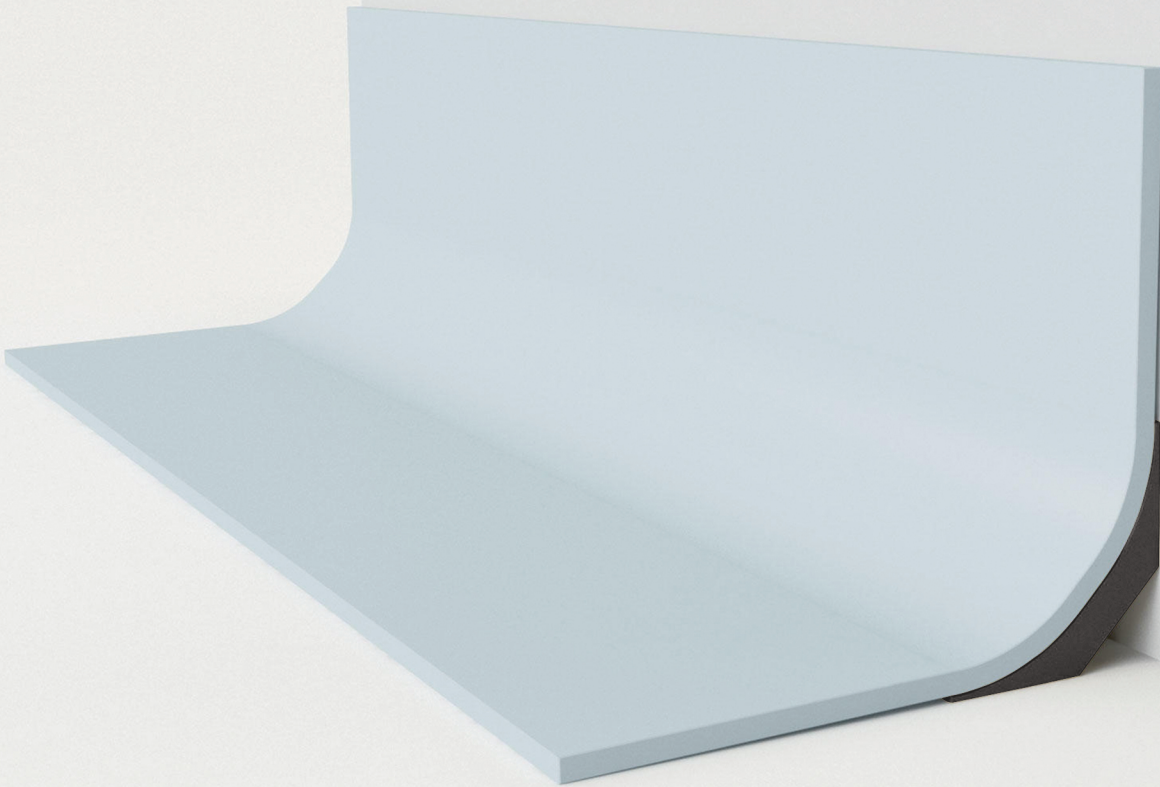

MarFlex

THE SOLUTION TO YOUR SPACES

COVE FORMERS

Standard Packing -

- 20 meter length roll
- Colour - Black Only

- Cove Former helps in installation where floor covering needs to be taken up the wall.
- Cove Former helps in providing a radius to the floor covering.
- Used in specialised areas where ease of maintenance and hygiene are off utmost important such as pharmaceuticals and healthcare industries