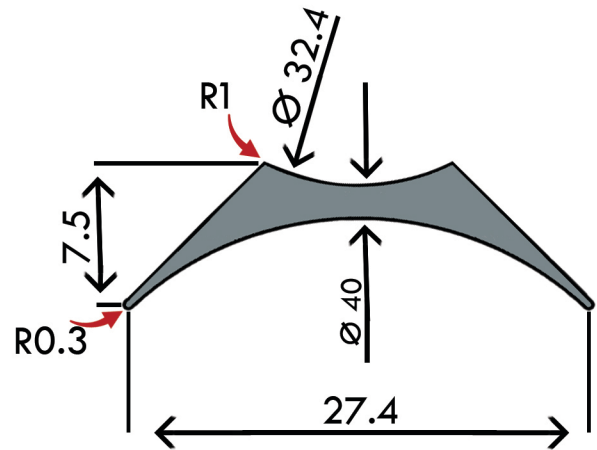

MarFlex

THE SOLUTION TO YOUR SPACES

COVE FORMERS

Standard Packing -

- 20 meter length roll
- Colour - Black Only

- Cove Former helps in installation where floor covering needs to be taken up the wall.
- Cove Former helps in providing a radius to the floor covering.
- Used in specialised areas where ease of maintenance and hygiene are off utmost important such as pharmaceuticals and healthcare industries