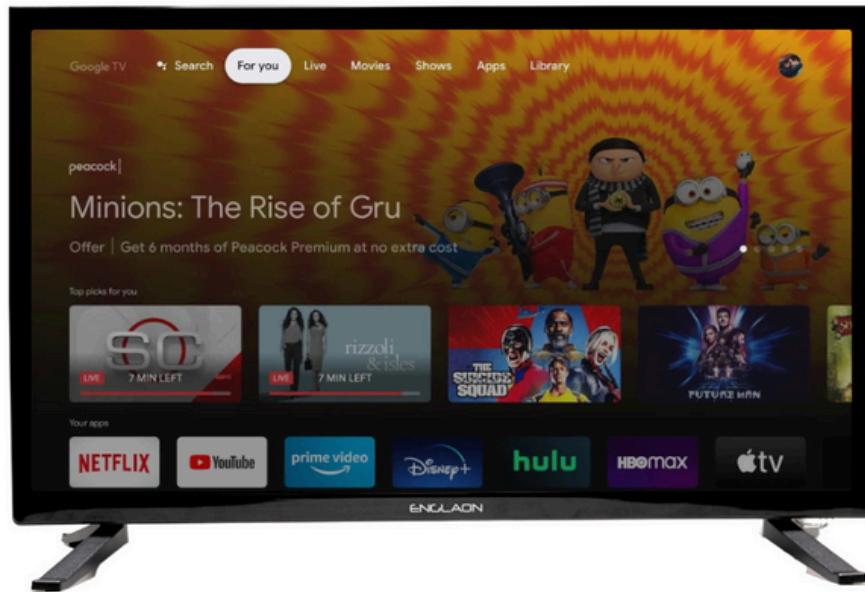

ENGLAON

12V TV

Our Caravan TVs are designed for adventure, with exciting built-in features all contained in a sleek and compact device. Enjoy the ultimate viewing experience with our 12V TV.

LED27X90 | 27-inch Full HD Google 12V/240V TV with Built-in Chromecast & Bluetooth 5.0

SURGE PROTECT

SPECIFICATIONS

DISPLAY

LED27X90 27" , 67.5cm

Resolution Full HD , 1920 x 1080

Brightness 250cd/m2

Contrast 4,000:1

Viewing Angle 178(H) x 178(V)