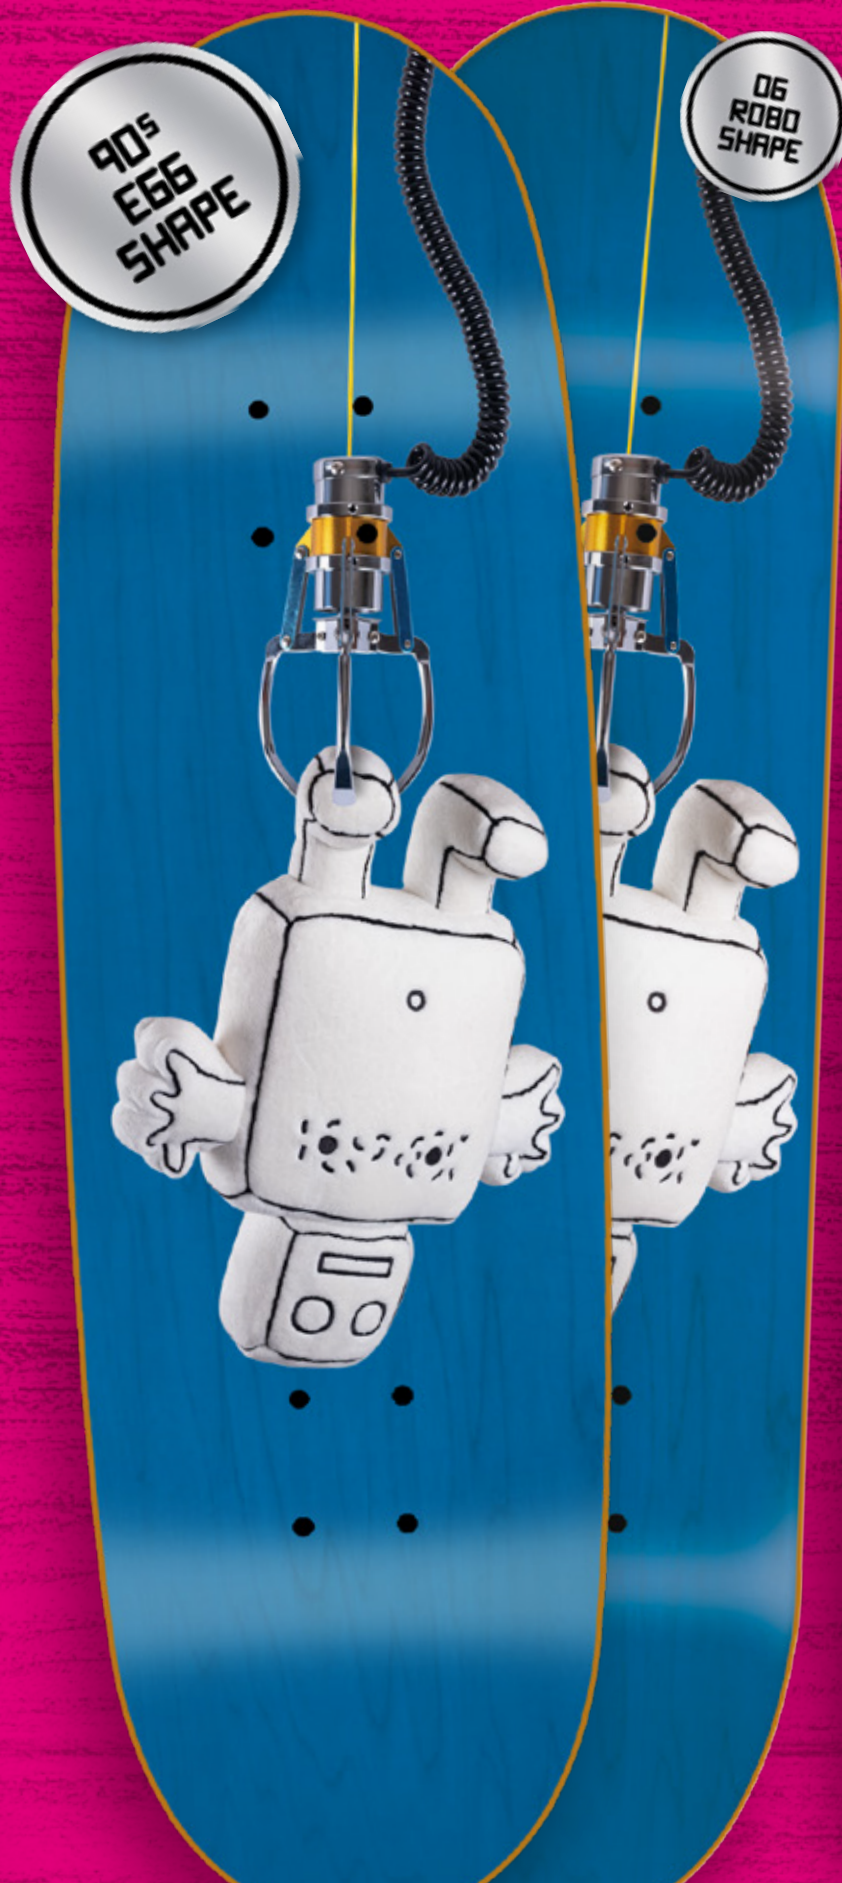

GRABBER EGG
9.1

GRABBER
8.3

GRABBER
8.0 · 8.5

GRABBER
8.2 · 8.6