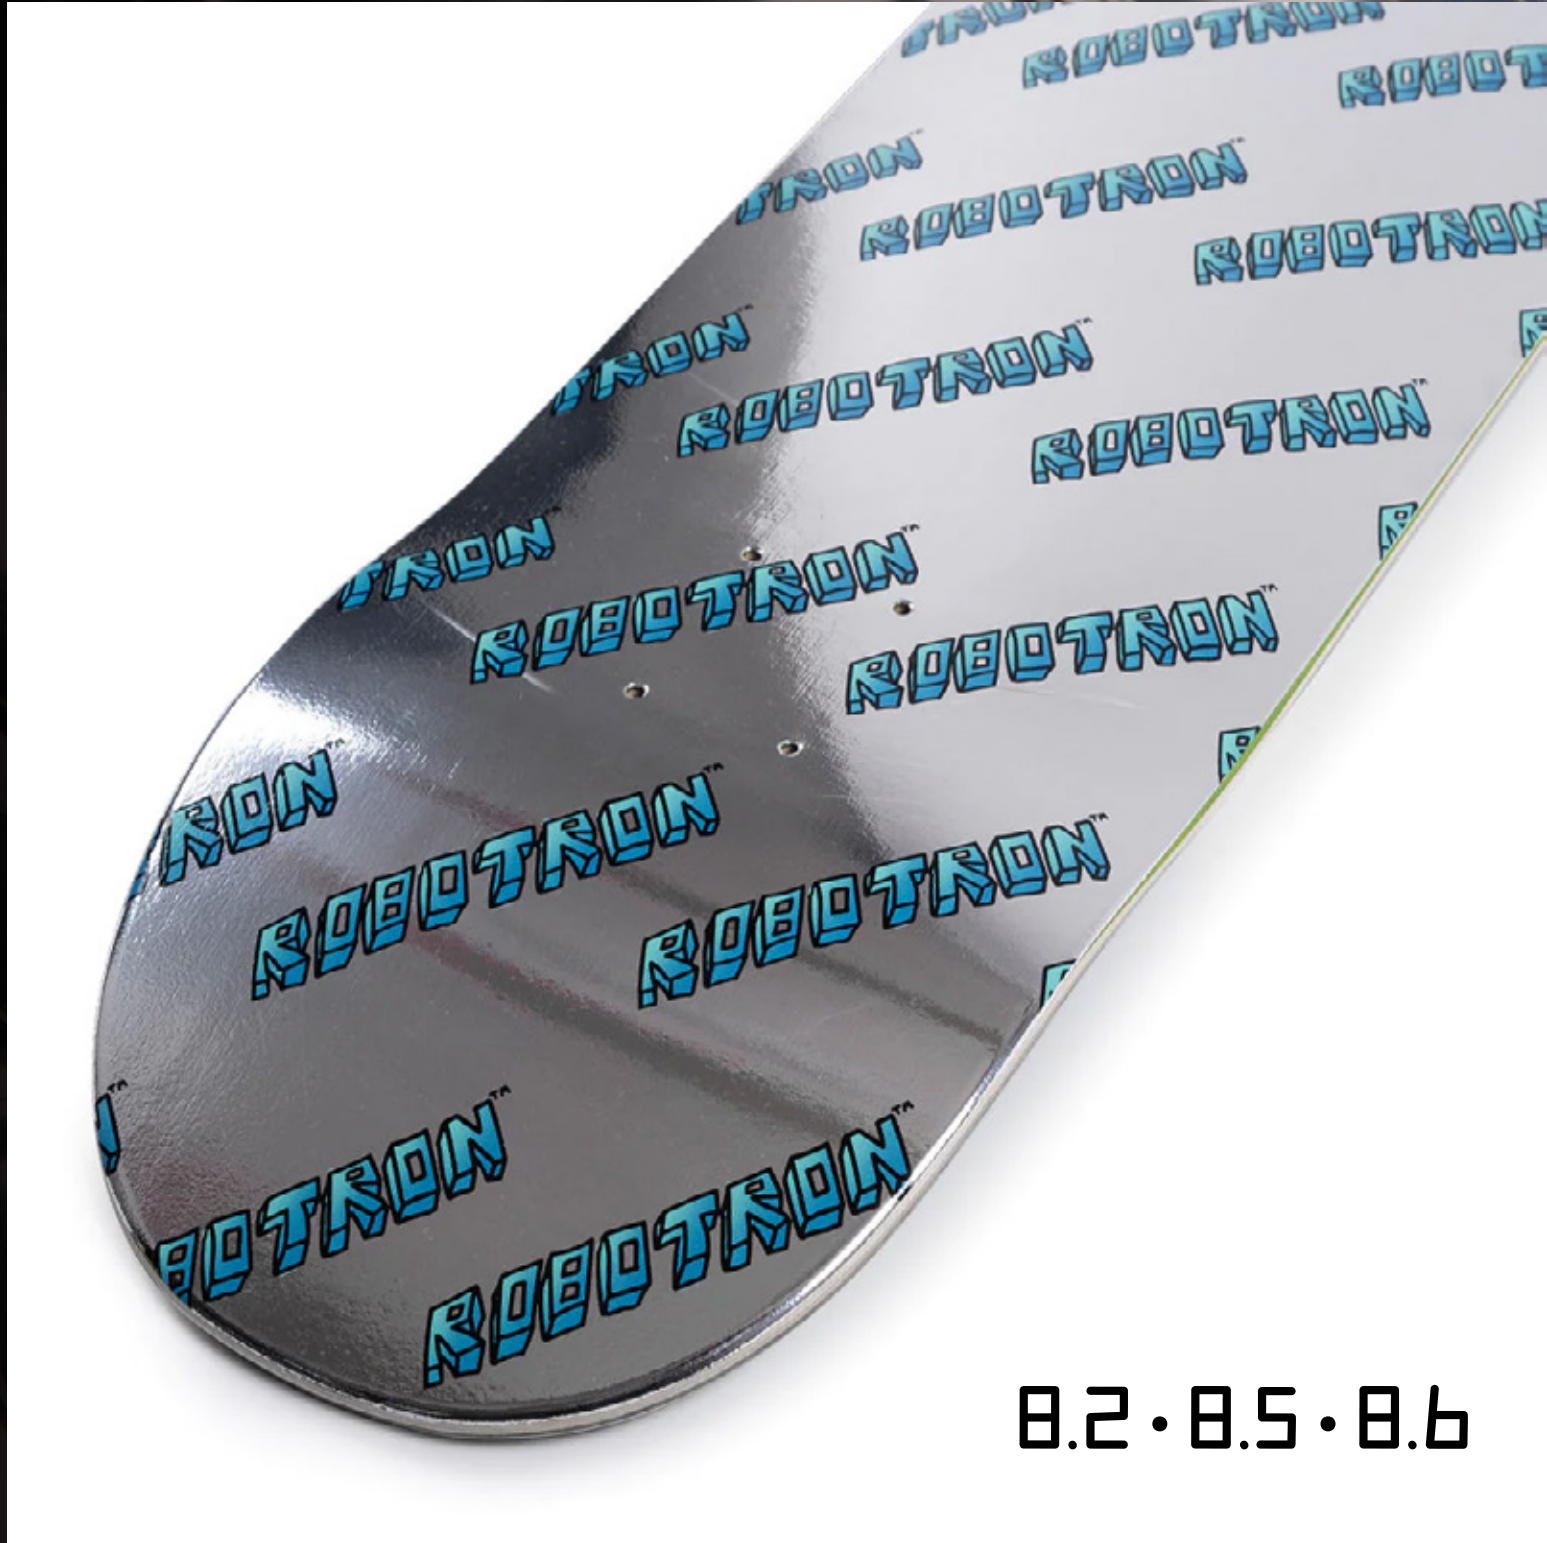

GRABBER
8.3

GRABBER
8.0 · 8.5

GRABBER
8.2 · 8.6

BORING GRAPHICS
8.2 • 8.3 • 8.5

BORING GRAPHICS
8.2 • 8.5 • 8.7

06
ROBO
SHAPE

MELLOW
SQUARE
SHAPE

BORING
GRAPHICS
BLACK AND
WHITE

EMBOSSED
GRAPHIC

CHROME SLOUCH

8.2 • 8.5 • 8.6

SPLITFACE EGG SHAPE 8.7

90s
EGG
SHAPE

ROBO

TRON

ROBOTRON »WIDE CUT« WHEELS

AVAILABLE IN

52 mm

53 mm

54 mm

55 mm

MADE IN USA
DUROMETER 99a

ROBOTRON

SLOUCH LOGO CREWNECK SWEATSHIRTS