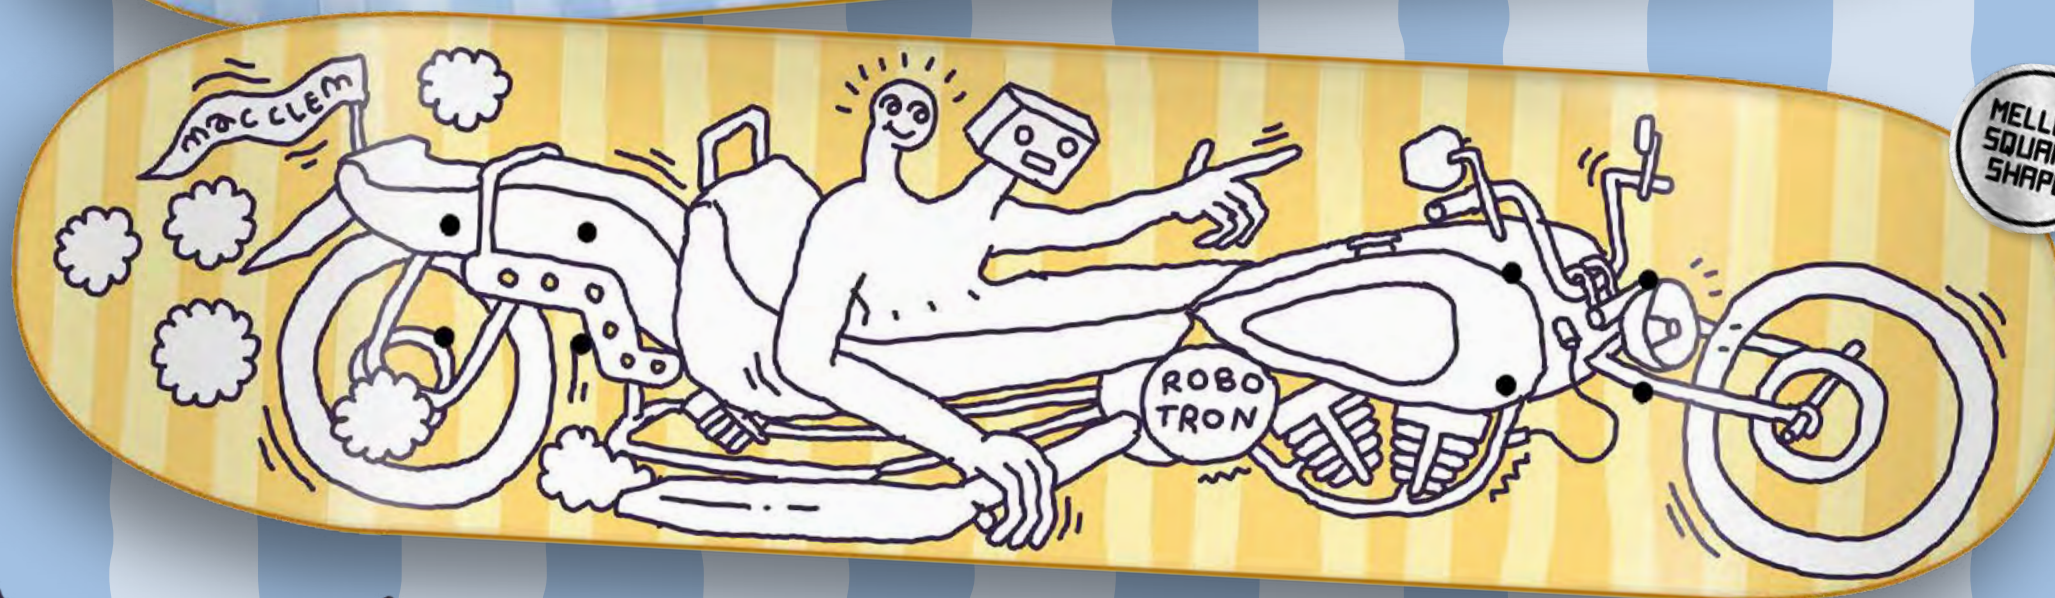

# ROBOTRON! MAC CLEM

MOTORBIKE BLUE  
8.1 • 8.5

MELLOW  
SQUARE  
SHAPE

MELLOW  
SQUARE  
SHAPE

MOTORBIKE YELLOW  
8.0 • 8.2 • 8.7

PYTHON  
8.2 • 8.5

VIPER  
8.1 • 8.3

SK88 LOAFER