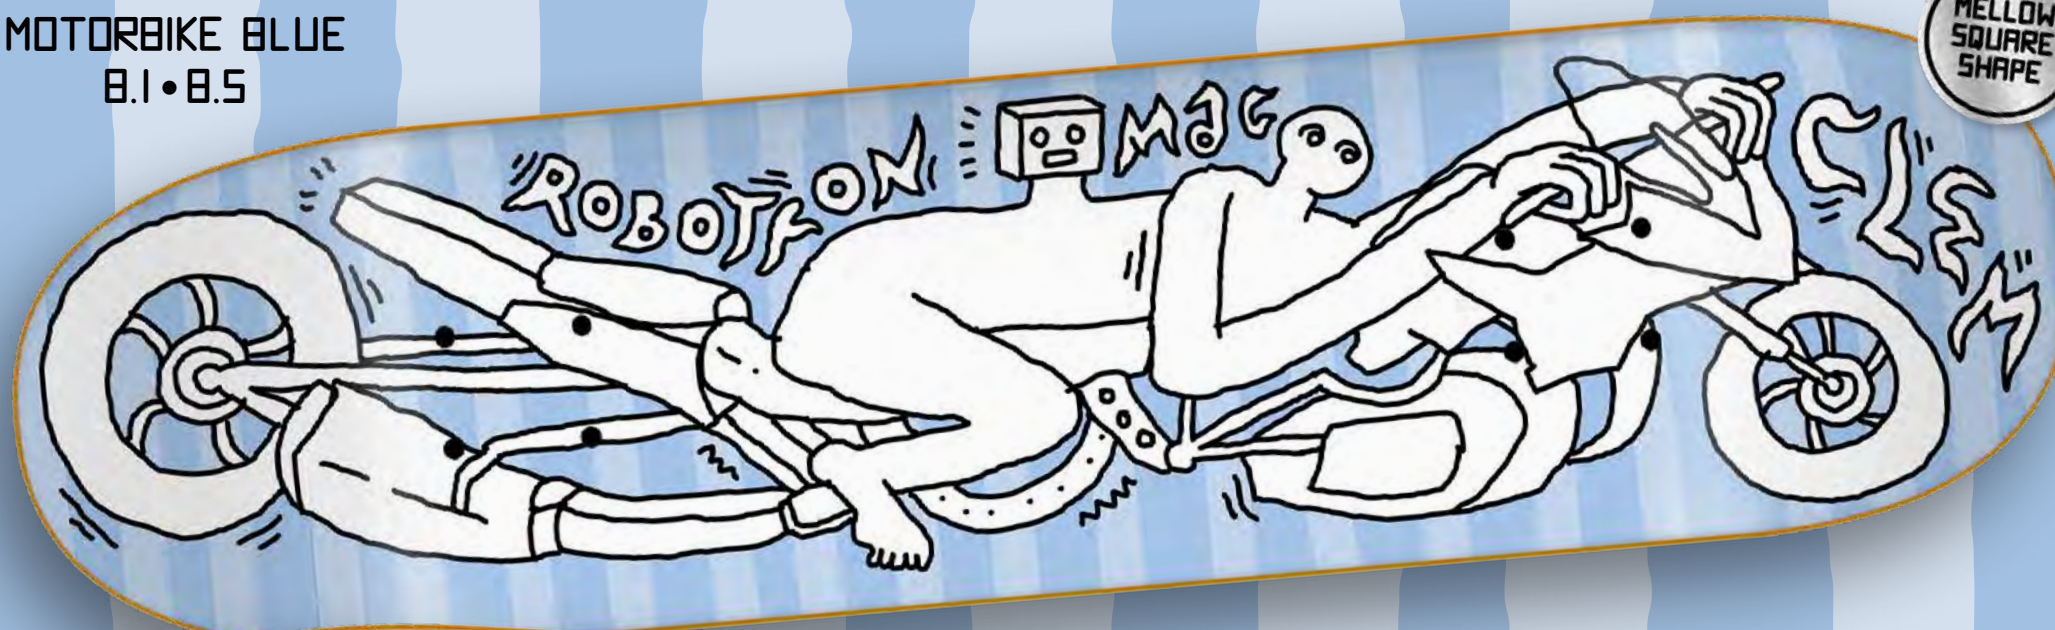

# ROBOTRON! MAC CLEM

MOTORBIKE BLUE  
8.1 • 8.5

MELLOW  
SQUARE  
SHAPE

MELLOW  
SQUARE  
SHAPE

MOTORBIKE YELLOW  
8.0 • 8.2 • 8.7

PYTHON  
8.2 • 8.5

VIPER  
8.1 • 8.3

SK88 LOAFER