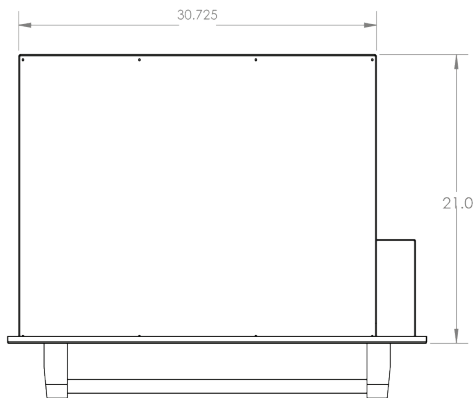

TrueFlame 36" Warming Drawer

SKU: TF-WD-36

Recommended Cut-Out:
34³/₈" W x 10" H x 21" D

NOTES

DISCLAIMER

We recommend adding a 1/4" (.25) to the inner dimension to ensure the unit fits properly in the build out.