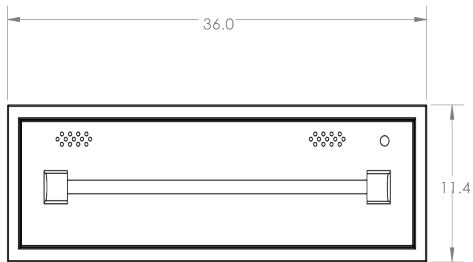

TrueFlame 36" Warming Drawer

SKU: TF-WD-36

Recommended Cut-Out:
34³/₈" W x 10" H x 21" D

NOTES

DISCLAIMER

We recommend adding a 1/4" (.25) to the inner dimension to ensure the unit fits properly in the build out.