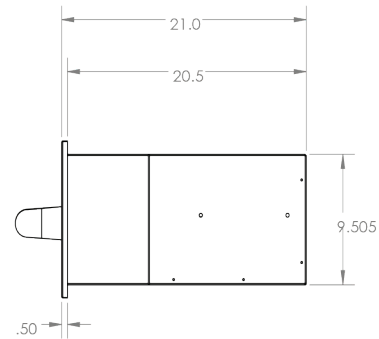

TrueFlame 36" Warming Drawer

SKU: TF-WD-36

Recommended Cut-Out:
34³/₈" W x 10" H x 21" D

NOTES

DISCLAIMER

We recommend adding a 1/4" (.25) to the inner dimension to ensure the unit fits properly in the build out.