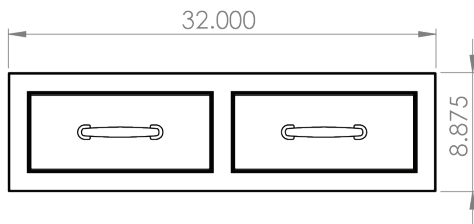

TrueFlame 32" Double Horizontal
Drawer

SKU: TF-DR2-32H

Recommended Cut-Out:
30¹/₄" W x 6¹/₄" H x 20¹/₄" D

NOTES

DISCLAIMER

We recommend adding a 1/4" (.25) to the inner dimension to ensure the unit fits properly in the build out.