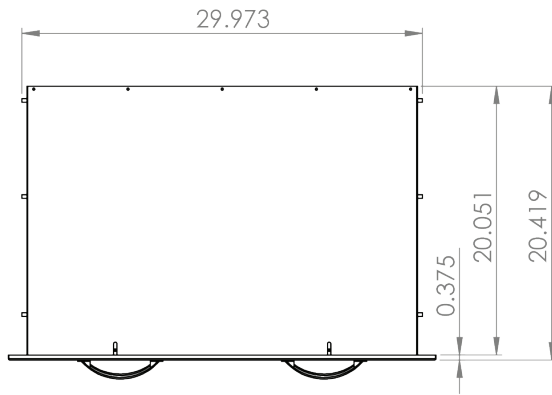

TrueFlame 32" Double Horizontal
Drawer

SKU: TF-DR2-32H

Recommended Cut-Out:
30¹/₄" W x 6¹/₄" H x 20¹/₄" D

NOTES

DISCLAIMER

We recommend adding a 1/4" (.25) to the inner dimension to ensure the unit fits properly in the build out.