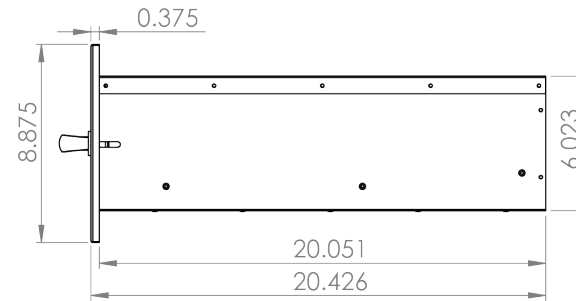

TrueFlame 32" Double Horizontal
Drawer

SKU: TF-DR2-32H

Recommended Cut-Out:
30¹/₄" W x 6¹/₄" H x 20¹/₄" D

NOTES

DISCLAIMER

We recommend adding a 1/4" (.25) to the inner dimension to ensure the unit fits properly in the build out.