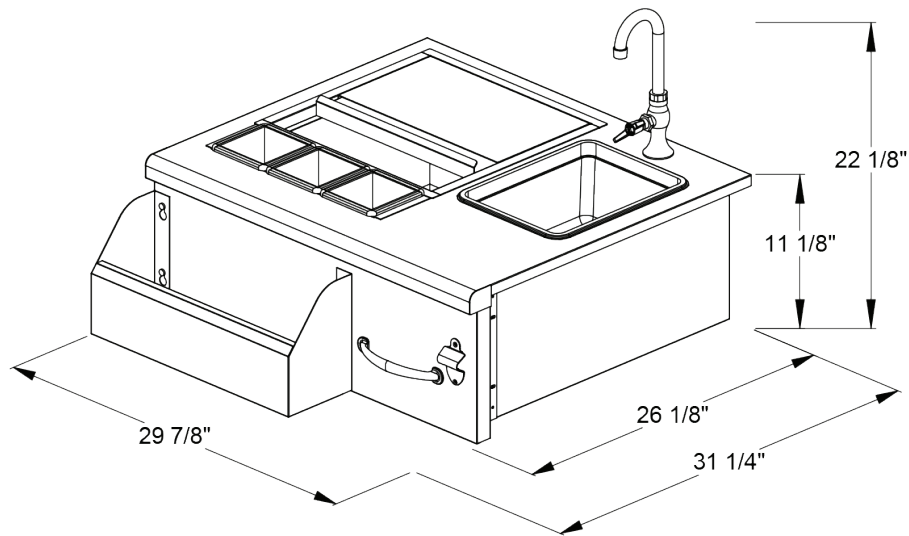

TrueFlame 30" Beverage Station

SKU: TF-BC-30L

Recommended Cut-Out:
28" W x 10 $\frac{1}{2}$ " H x 23 $\frac{1}{2}$ " D

NOTES

DISCLAIMER

We recommend adding a 1/4" (.25) to the inner dimension to ensure the unit fits properly in the build out.