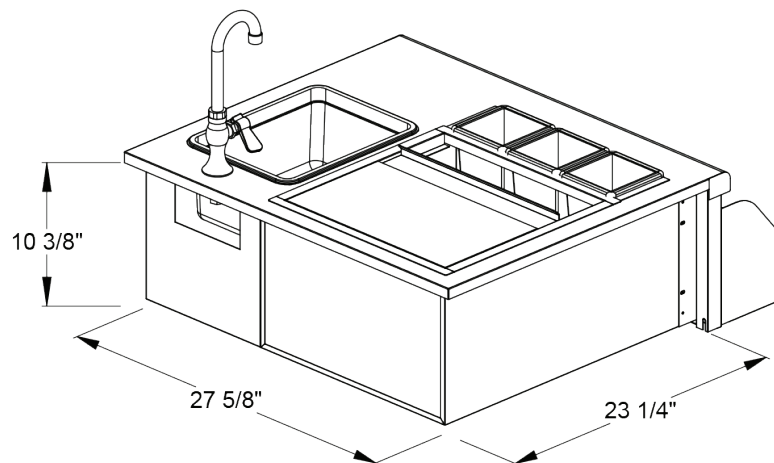

TrueFlame 30" Beverage Station

SKU: TF-BC-30L

Recommended Cut-Out:
28" W x 10 $\frac{1}{2}$ " H x 23 $\frac{1}{2}$ " D

NOTES

DISCLAIMER

We recommend adding a 1/4" (.25) to the inner dimension to ensure the unit fits properly in the build out.