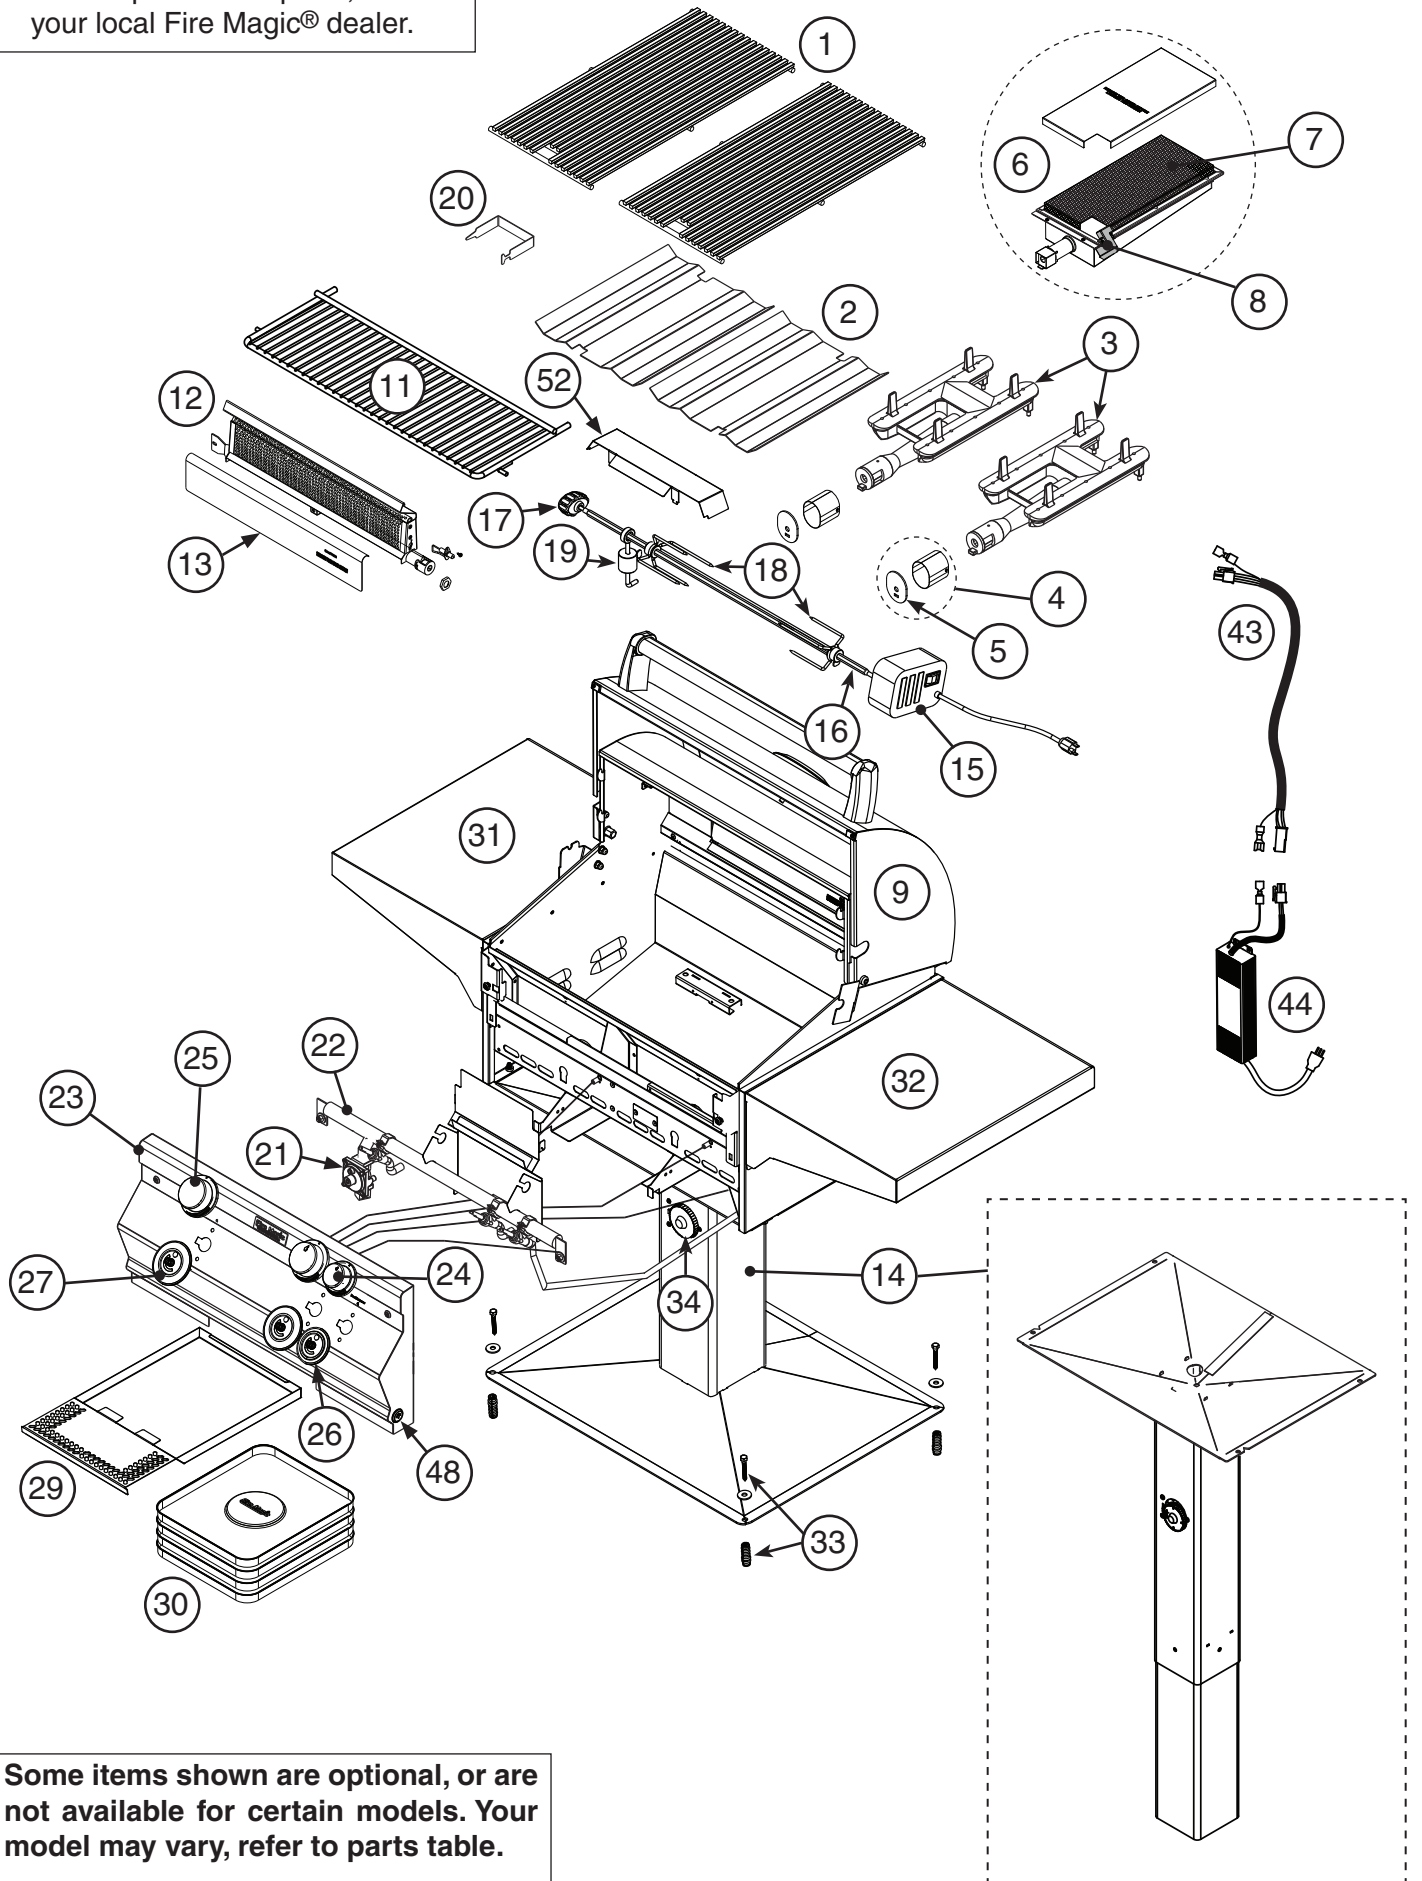

A430S AURORA POST GRILL REPLACEMENT PARTS LIST

To order replacement parts, contact your local Fire Magic® dealer.

Some items shown are optional, or are not available for certain models. Your model may vary, refer to parts table.

AURORA GRILL REPLACEMENT PARTS LIST (cont.)

Item	Description	A430s	
		Part No.	Qty.
1.	Stainless cooking grid (set of 2)	3542-DS-2	1
2.	Flavor grid (set of 2)	3063-S-2	1
3.	Main burner	3042-50	2
4.	Flame arrester kit	24177-05	2
5.	Silicone gasket	24177-06	2
6.	Infrared burner assembly *	3065A	1
7.	Infrared radiant protective screen *	3060-02A	1
8.	Infrared electrode assembly *	3199-80	1
9.	Oven lid w/ oven thermometer	23729-60	1
10.	Oven lid spring ‡	23729-71	1
11.	Warming rack	3672S-B	1
12.	Backburner*	24130-11H	1
13.	Backburner cover*	24148-010	1
14.	Patio base w/ hardware *†	24330-31	1
or	In-ground base w/ hardware *†	24330-32	1
15.	Heavy-duty rotisserie motor*	3600-02	1
16.	Heavy-duty rotisserie rod*	3603-30	1
17.	Rotisserie knob*	24187-16	1
18.	Meat holder (pair)*	3613	1
19.	Counterbalance*	3620E	1
20.	Grid lifter	3519	1
21.	Convertible regulator	PR-4	1
22.	Valve manifold w/ backburner	24130-22	1
or	Valve manifold w/o backburner	24130-28	1
23.	Control panel w/ backburner	24130-49	1
or	Control panel w/o backburner	24130-50	1
24.	Small knob *	24182-42	1
25.	Large knob	24182-41	2
26.	LED disk (small)*	24182-64	1
27.	LED disk (large)	24182-63	2

Item	Description	A430s	
		Part No.	Qty.
28.	Oven lid thermometer w/ bezel ‡	23307	1
29.	Drip tray	3084	1
or	Drip tray w/ match holder	3085	1
30.	Drip tray liner (set of 4)	3557	1
31.	Rigid shelf (left)	24330-017L	1
32.	Rigid shelf (right)	24330-017R	1
33.	Patio mount hardware kit w/ lag shield and lag screw (if applicable)	24330-25	1
34.	Timer valve (1 hour)	3092B	1
35.	Propane regulator / hose assy. *‡	5110-07	1
or	Natural Gas QD hose *‡	5110-03	1
36.	Wire harness assembly‡	24177-29	1
37.	Backburner electrode*‡	4199-52	1
38.	Main burner electrode‡	3199-72	2
39.	Natural gas orifice(s)‡	3001-42-2	1
40.	Natural backburner gas orifice(s)‡	3001-52-1	1
41.	Propane gas orifice(s)‡	3001-54-2	1
42.	Propane backburner gas orifice(s)‡	3001-59-1	1
43.	Wire harness extension	24182-53	1
44.	Power supply box w/ cord	24182-18	1
45.	12V / 10 watt halogen light bulb ‡	24187-15	2
46.	Light lens ‡	24187-26	2
47.	Lamp assembly ‡	24187-28	2
48.	Light switch	24182-48	1
49.	Backburner flex connector *‡	3030-01	1
50.	Lighting tube (left) ‡	24187-29	1
51.	Lighting tube (right) ‡	24187-35	1
52.	Air baffle	24194-40	1

* If equipped

† For replacement only (not conversion)

‡ Not shown